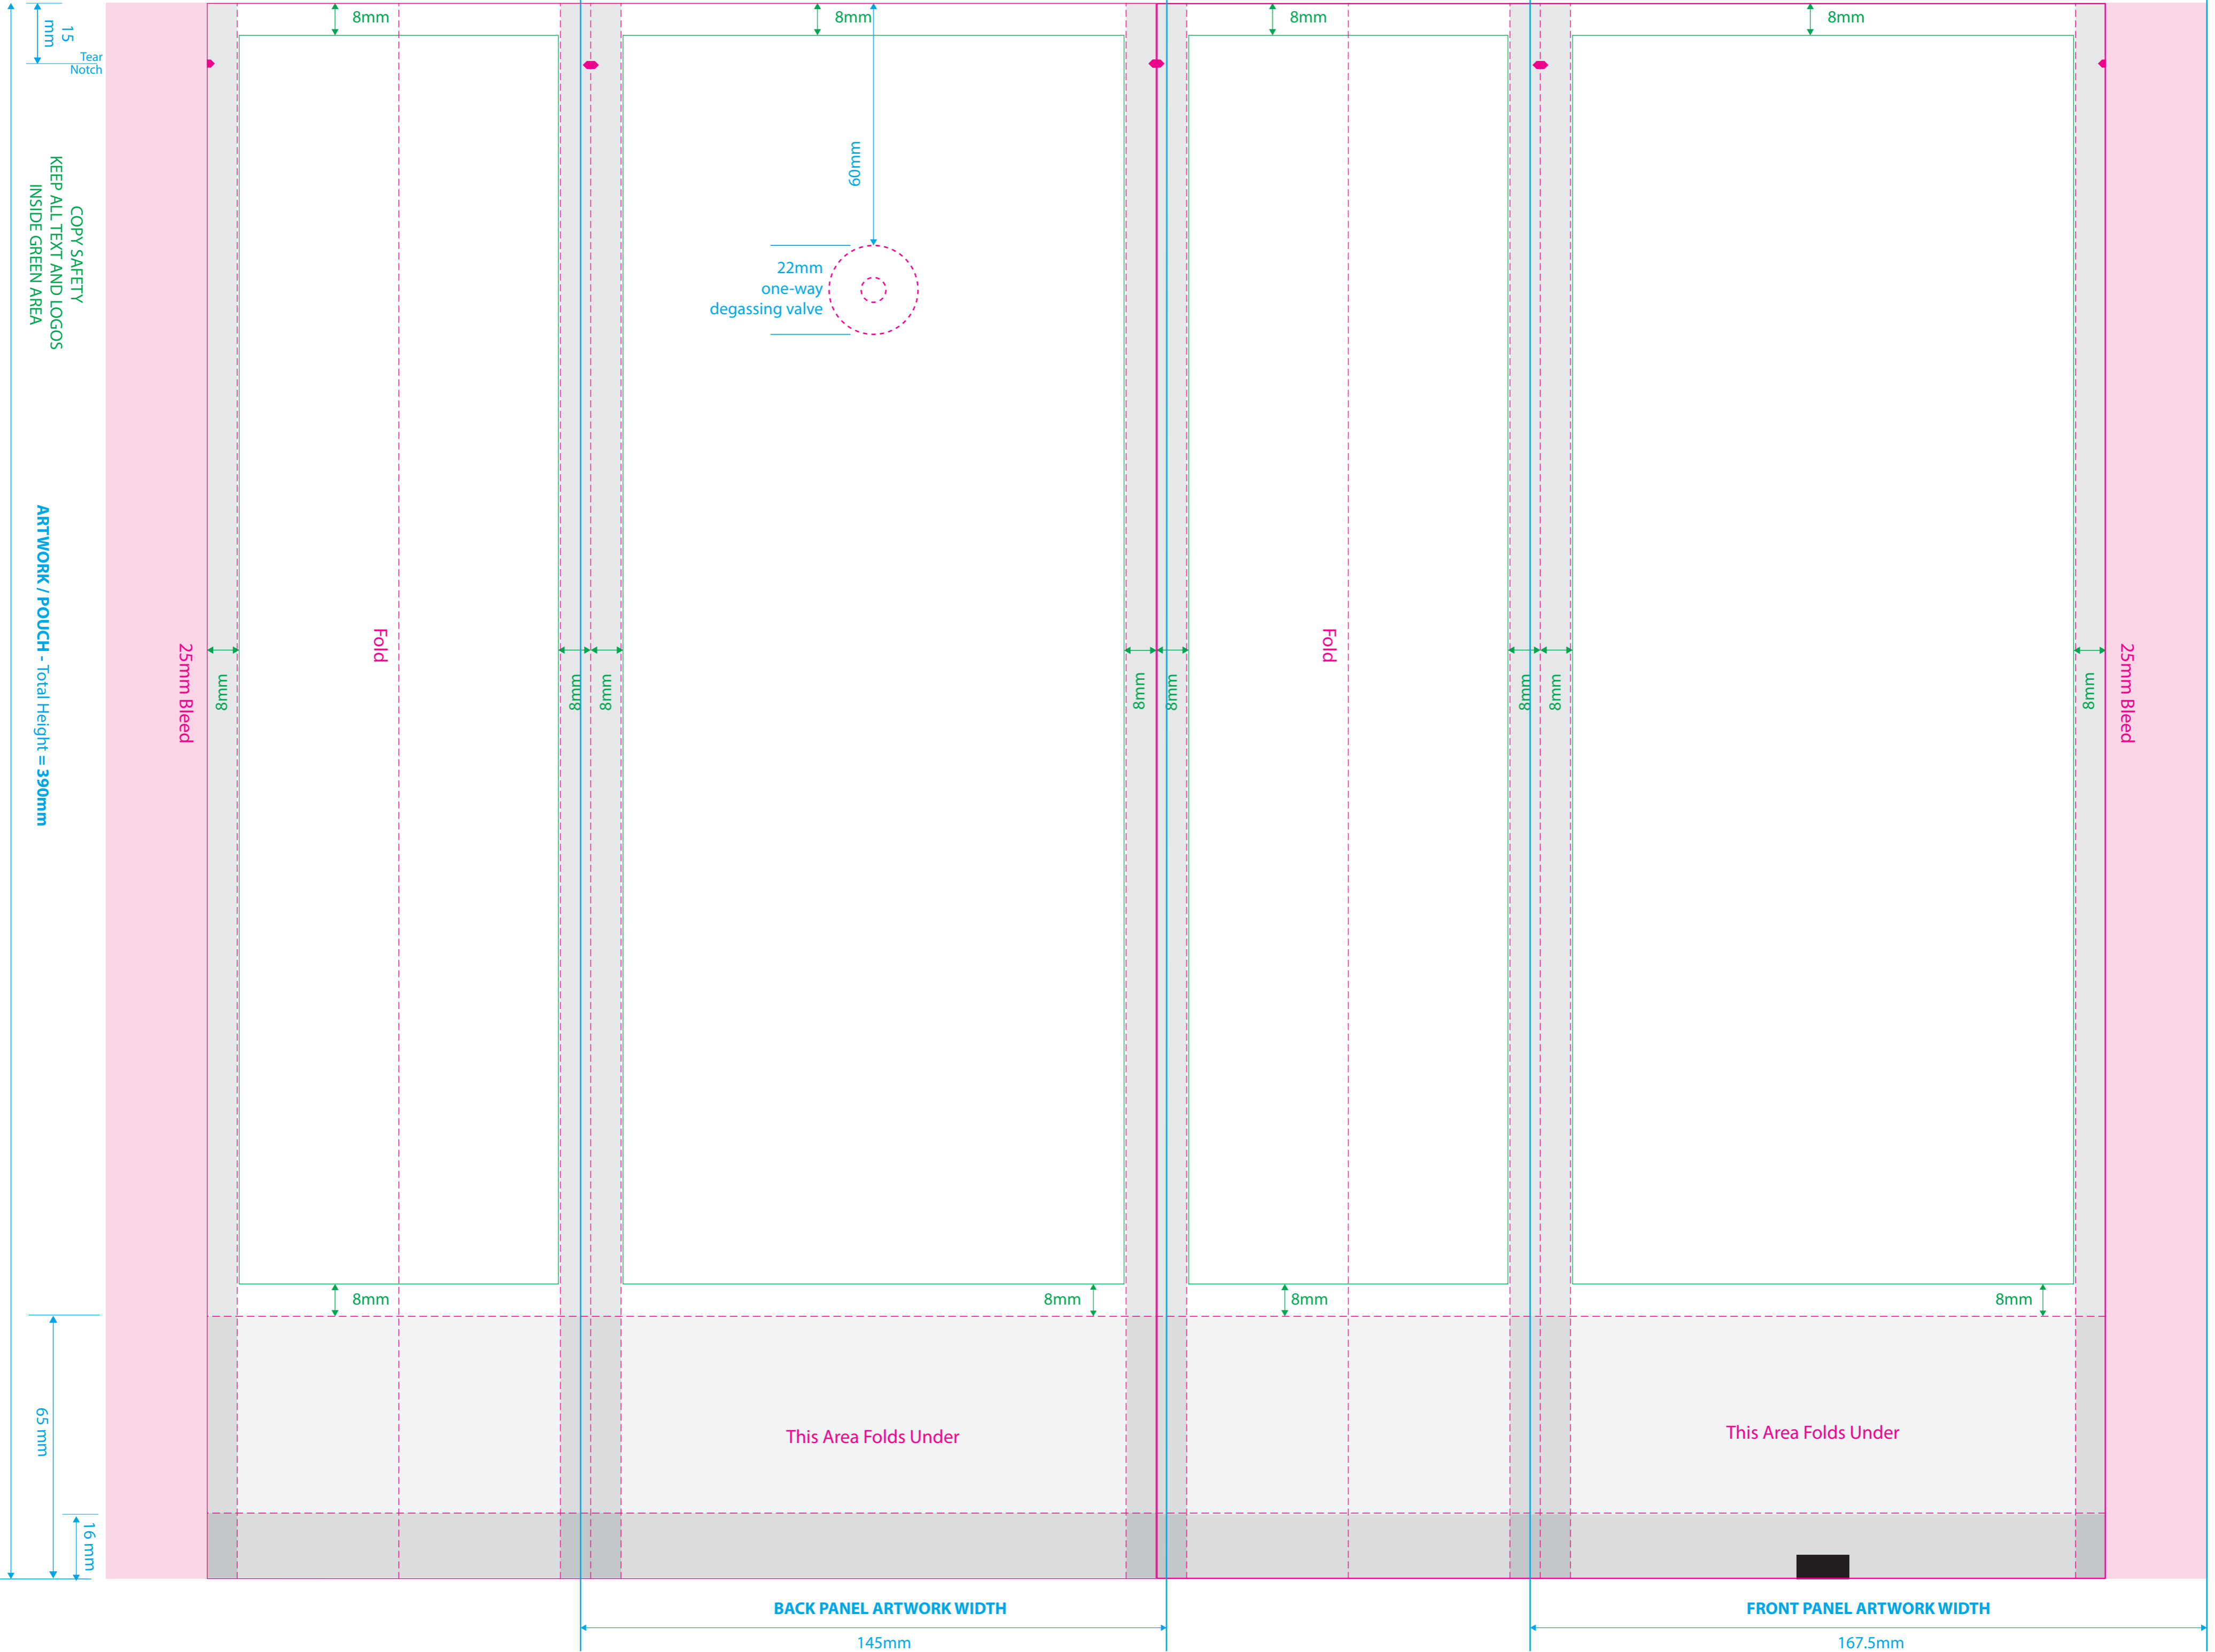

T: 905-336-7875
 F: 905-315-7703
 E: Info@rootree.ca

1KG QUAD SEAL POUCH W/ VALVE

	WIDTH	HEIGHT	GUSSET	TYPE	SEAL	HANGER
MM	140	390	95	QUAD SEAL	4 SIDE	NONE
INCH	5.51	15.35	3.74			

- Dimensions
- Dieline (Trim)
- Bleed
- Seal Areas
- Copy Safety

ARTWORK / POUCH - Total Width = 520 mm

Side Gusset

BACK

Side Gusset

FRONT

KEEP ALL TEXT AND LOGOS
INSIDE GREEN AREA

ARTWORK / POUCH - Total Height = 390mm

22mm
one-way
degassing valve

This Area Folds Under

This Area Folds Under

BACK PANEL ARTWORK WIDTH

FRONT PANEL ARTWORK WIDTH