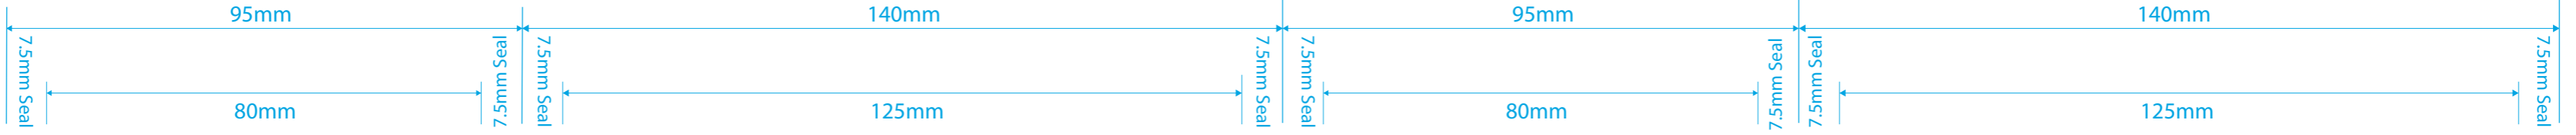

T: 905-336-7875
 F: 905-315-7703
 E: Info@rootree.ca

1KG QUAD SEAL POUCH W/ VALVE

	WIDTH	HEIGHT	GUSSET	TYPE	SEAL	HANGER
MM	140	390	95	QUAD SEAL	4 SIDE	NONE
INCH	5.51	15.35	3.74			

- Dimensions
- Dieline (Trim)
- Bleed
- Seal Areas
- Copy Safety

ARTWORK / POUCH - Total Width = 520 mm

Side Gusset

BACK

Side Gusset

FRONT

KEEP ALL TEXT AND LOGOS
INSIDE GREEN AREA

ARTWORK / POUCH - Total Height = 390mm

22mm
one-way
degassing valve