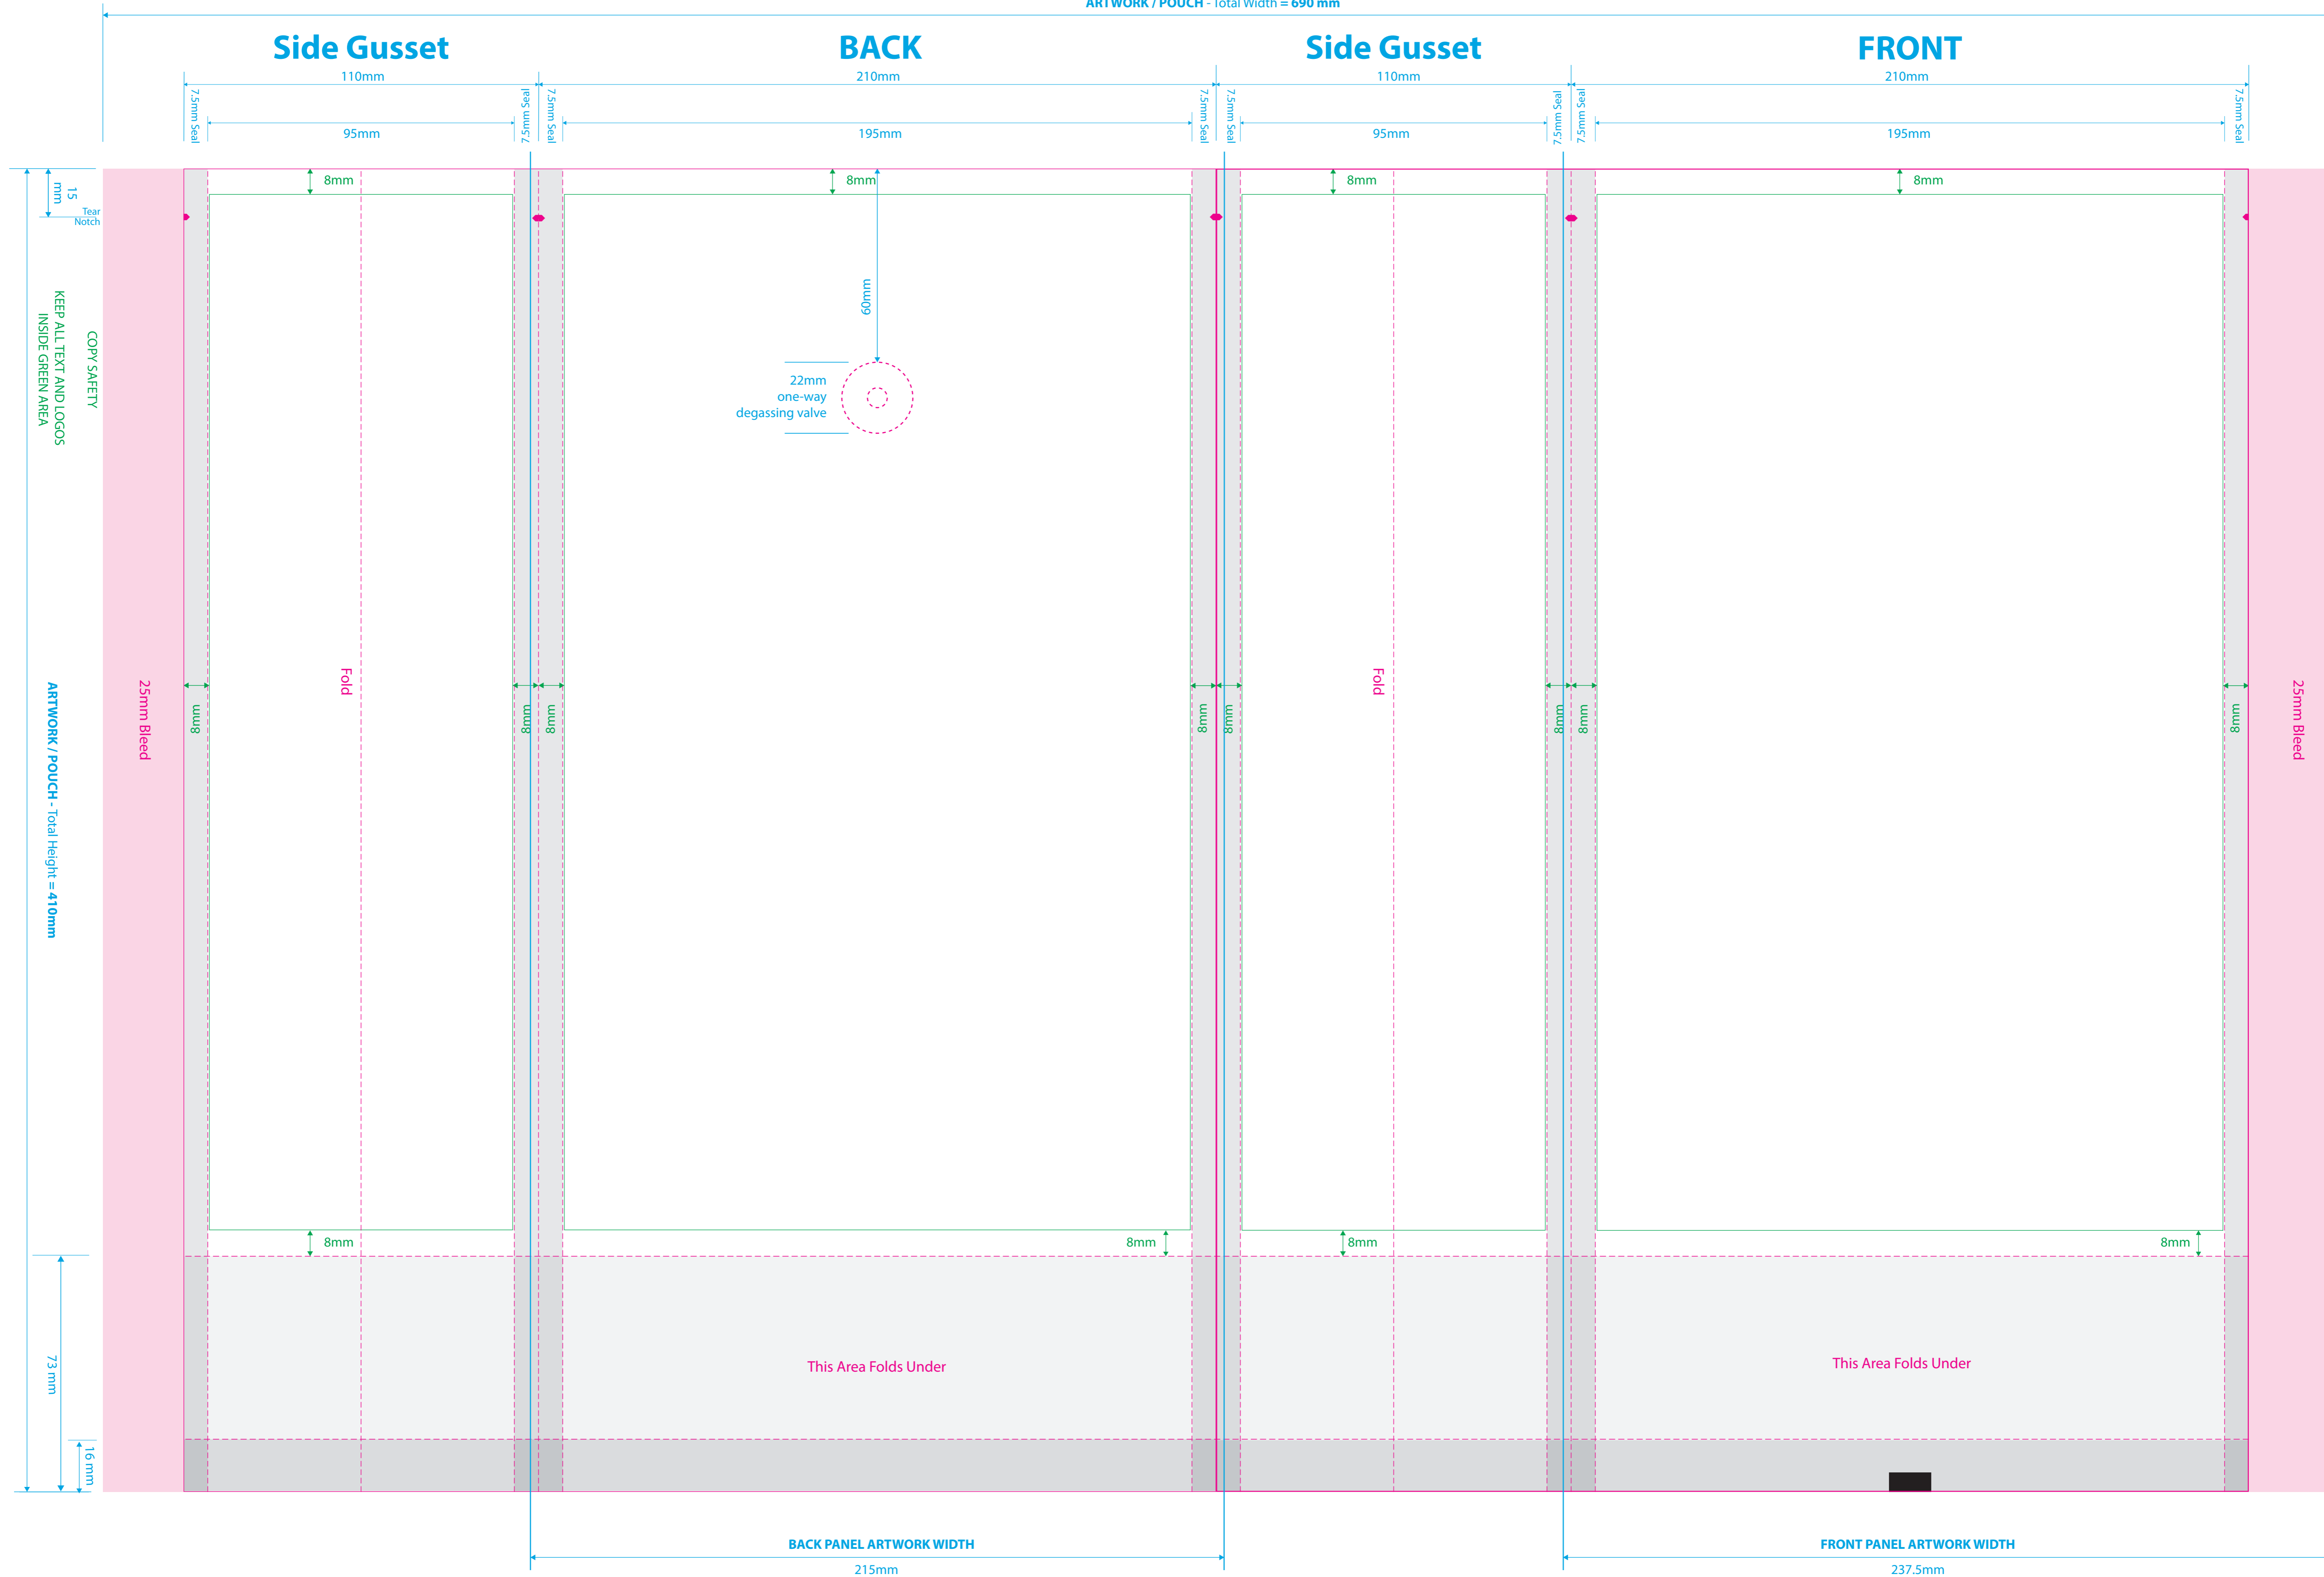

T: 905-336-7875
 F: 905-315-7703
 E: Info@rootree.ca

2KG QUAD SEAL POUCH W/ VALVE

	WIDTH	HEIGHT	GUSSET	TYPE	SEAL	HANGER
MILLIMETERS	210	410	110	QUAD SEAL	4 SIDE	NONE
INCHES	8.27	16.14	4.33			

Dimensions

Seal Areas

Copy Safety

ARTWORK / POUCH - Total Width = 690 mm

KEEP ALL TEXT AND LOGOS
INSIDE GREEN AREA

ARTWORK / POUCH - Total Height = 410mm

73 mm

16 mm

15 mm
Tear Notch

COPY SAFETY

25mm Bleed

16 mm

Side Gusset

110mm

95mm

8mm

Fold

8mm

FRONT PANEL ARTWORK WIDTH

237.5mm

25mm Bleed