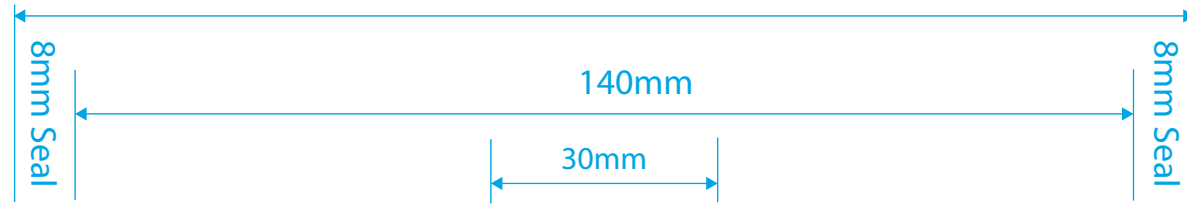

T: 905-336-7875
 F: 905-315-7703
 E: Info@rootree.ca

150G OPTI Stand Up Pouch with Euro Slot - No Zipper

	WIDTH	HEIGHT	GUSSET	TYPE	SEAL	HANGER
MM	156	170	76	INSERTED	DOY	EURO SLOT
INCH	6.14	6.69	2.99			

- Dimensions
- Dieline (Trim)
- Bleed
- Seal Areas
- Copy Safety

FRONT

ARTWORK / POUCH - Total Width = 156mm

BACK

ARTWORK / POUCH - Total Width = 156mm

COPY SAFETY
 KEEP ALL TEXT
 AND LOGOS
 INSIDE THIS AREA