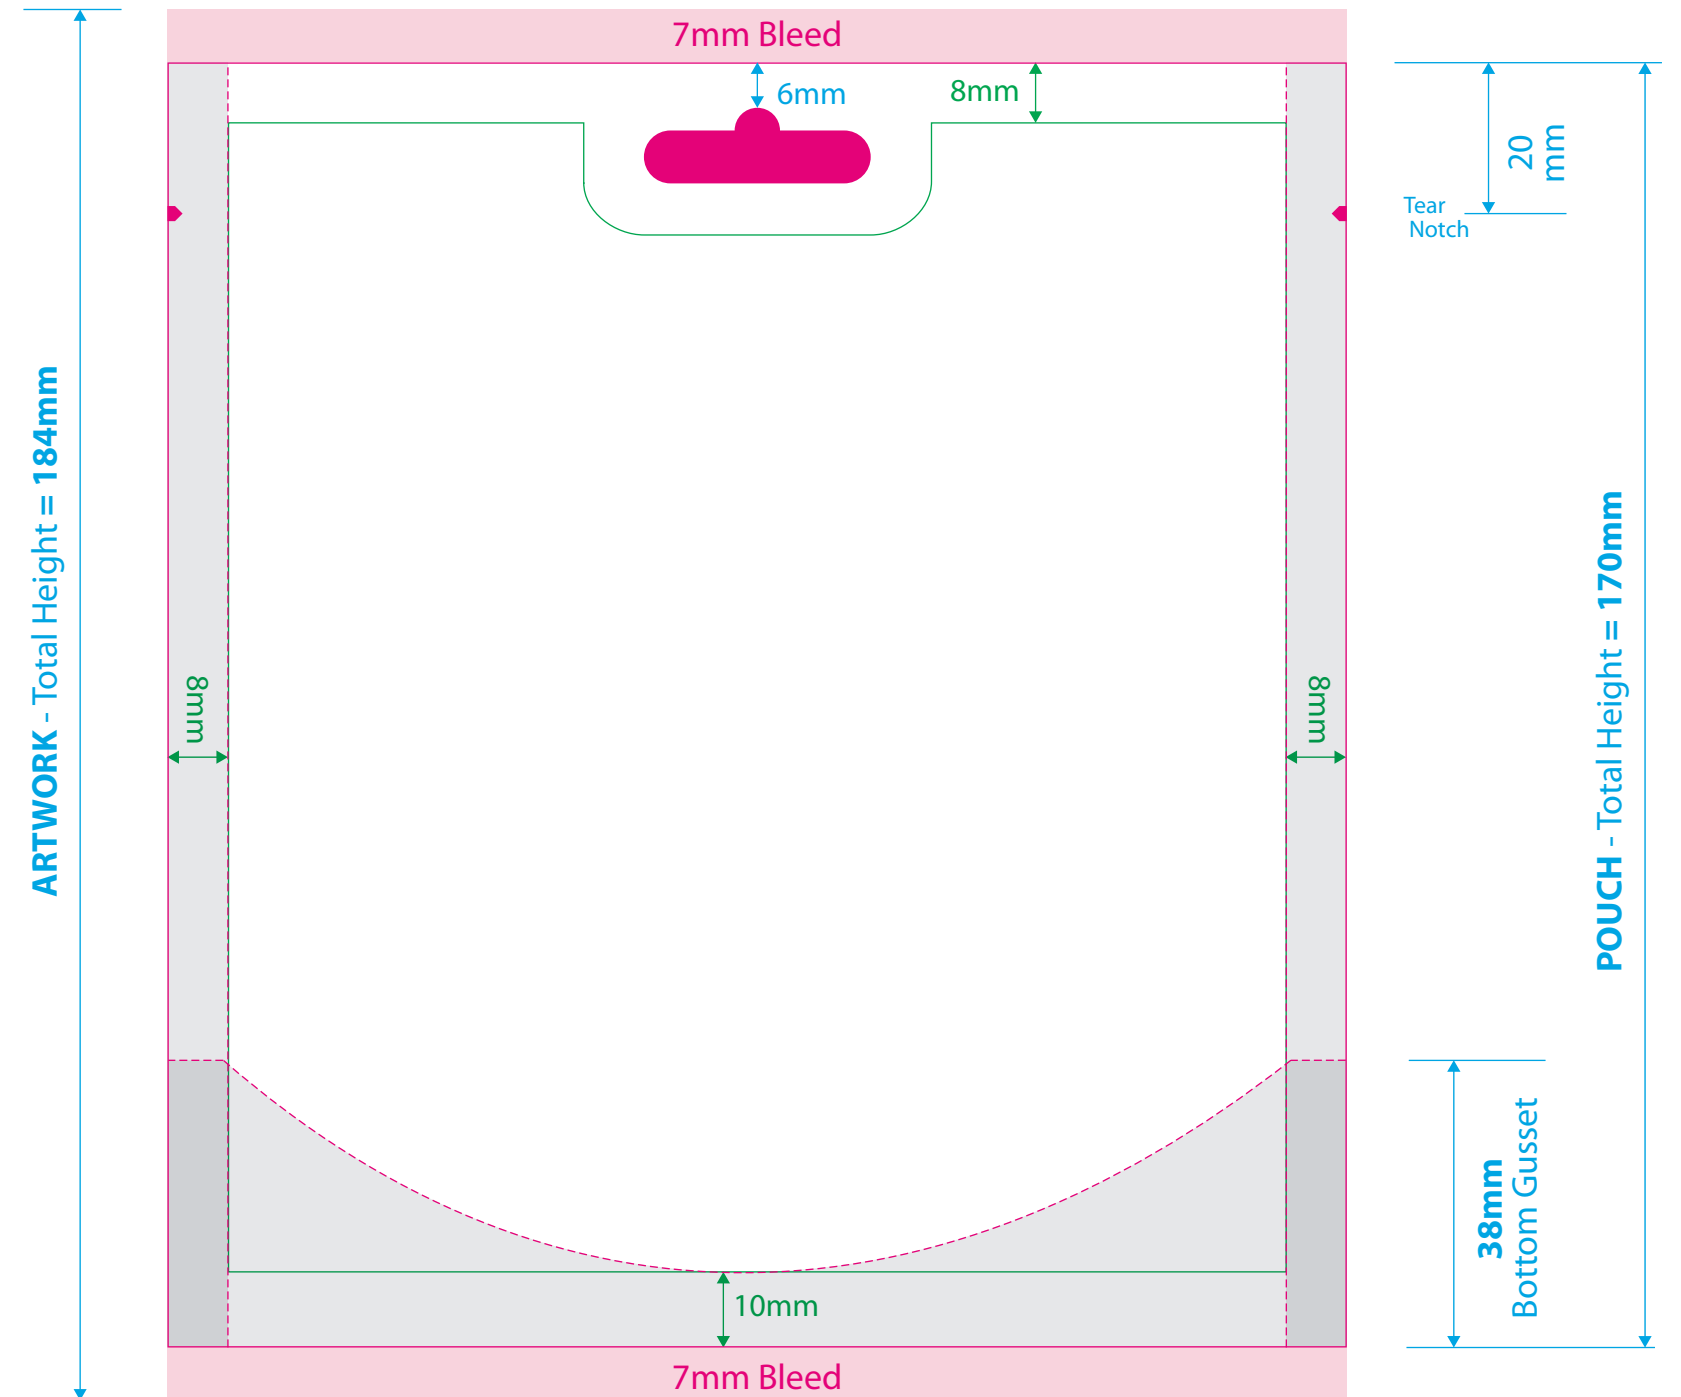

T: 905-336-7875
 F: 905-315-7703
 E: Info@rootree.ca

150G OPTI Stand Up Pouch with Euro Slot - No Zipper

	WIDTH	HEIGHT	GUSSET	TYPE	SEAL	HANGER
MM	156	170	76	INSERTED	DOY	EURO SLOT
INCH	6.14	6.69	2.99			

- Dimensions
- Dieline (Trim)
- Bleed
- Seal Areas
- Copy Safety

FRONT

ARTWORK / POUCH - Total Width = 156mm

BACK

ARTWORK / POUCH - Total Width = 156mm

COPY SAFETY
 KEEP ALL TEXT
 AND LOGOS
 INSIDE THIS AREA