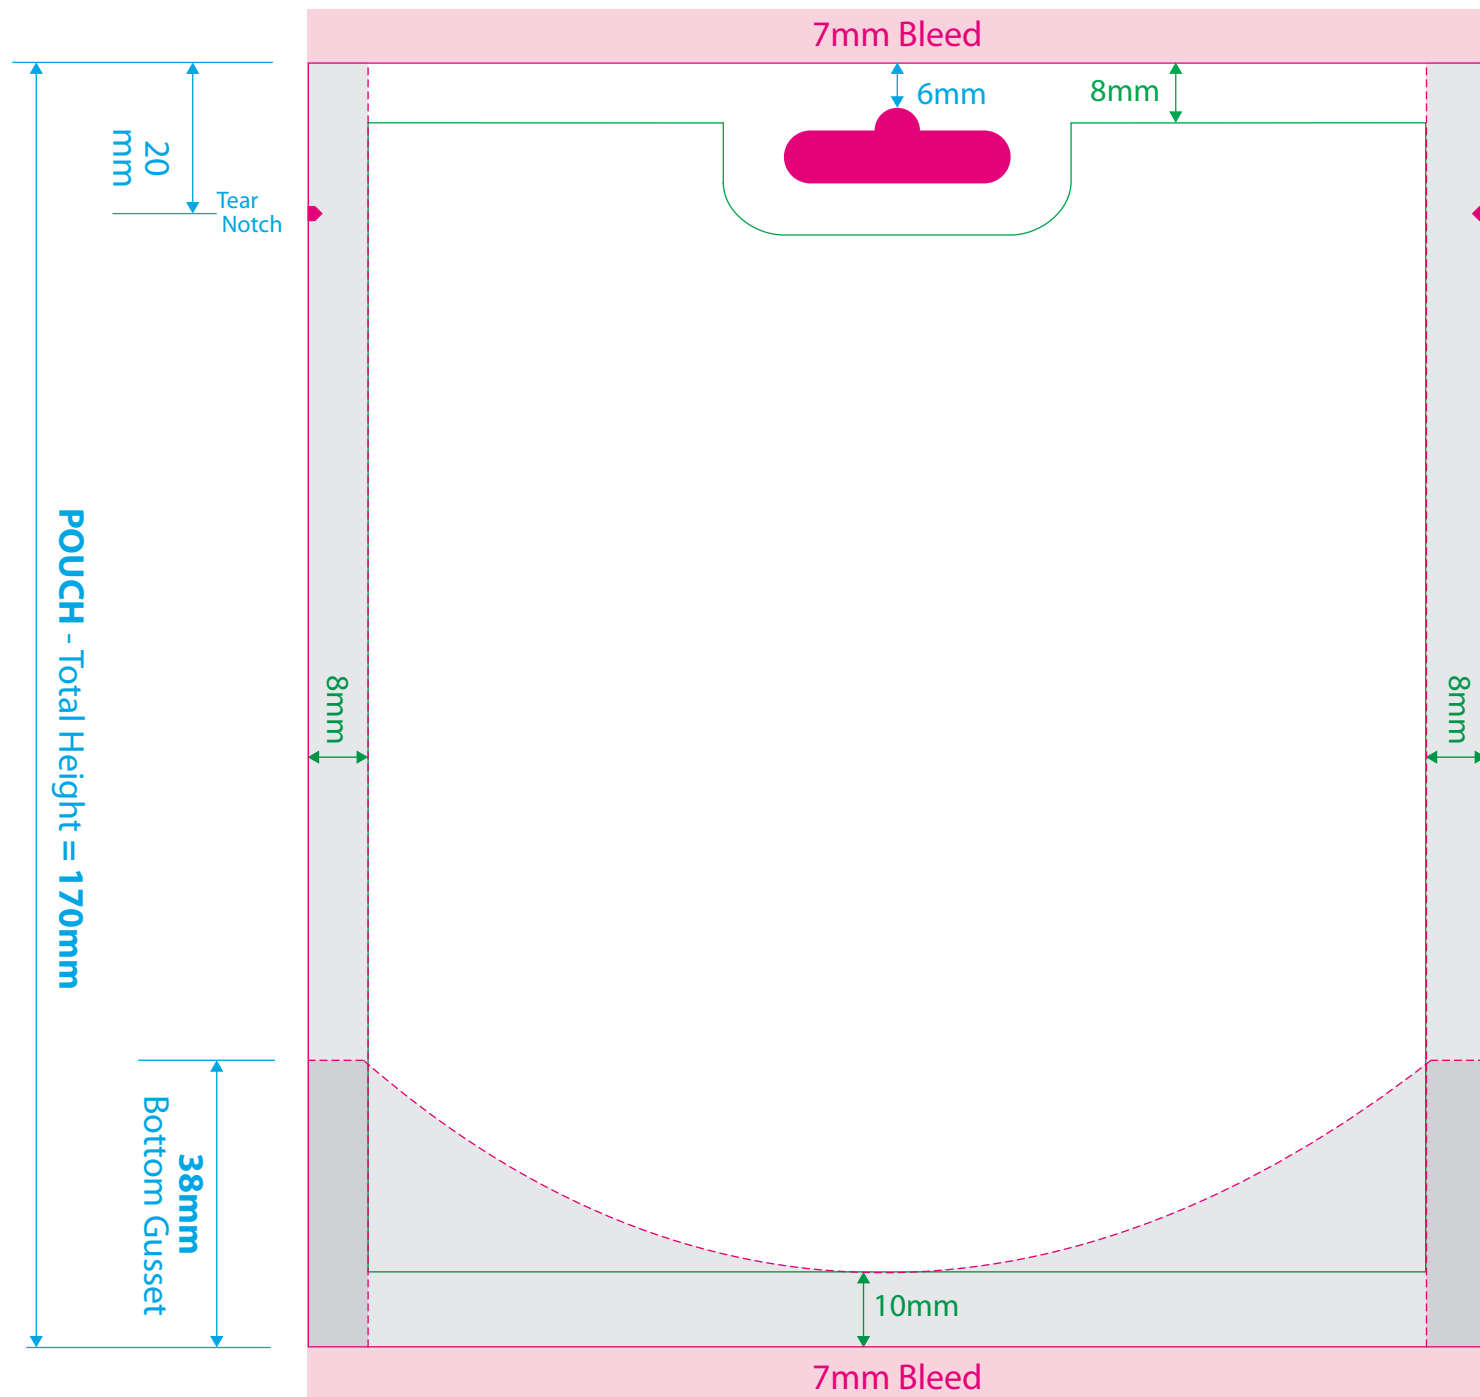

T: 905-336-7875
 F: 905-315-7703
 E: Info@rootree.ca

150G OPTI Stand Up Pouch with Euro Slot - No Zipper

	WIDTH	HEIGHT	GUSSET	TYPE	SEAL	HANGER
MM	156	170	76	INSERTED	DOY	EURO SLOT
INCH	6.14	6.69	2.99			

- Dimensions
- Dieline (Trim)
- Bleed
- Seal Areas
- Copy Safety

FRONT

ARTWORK / POUCH - Total Width = 156mm

BACK

ARTWORK / POUCH - Total Width = 156mm

COPY SAFETY
 KEEP ALL TEXT
 AND LOGOS
 INSIDE THIS AREA