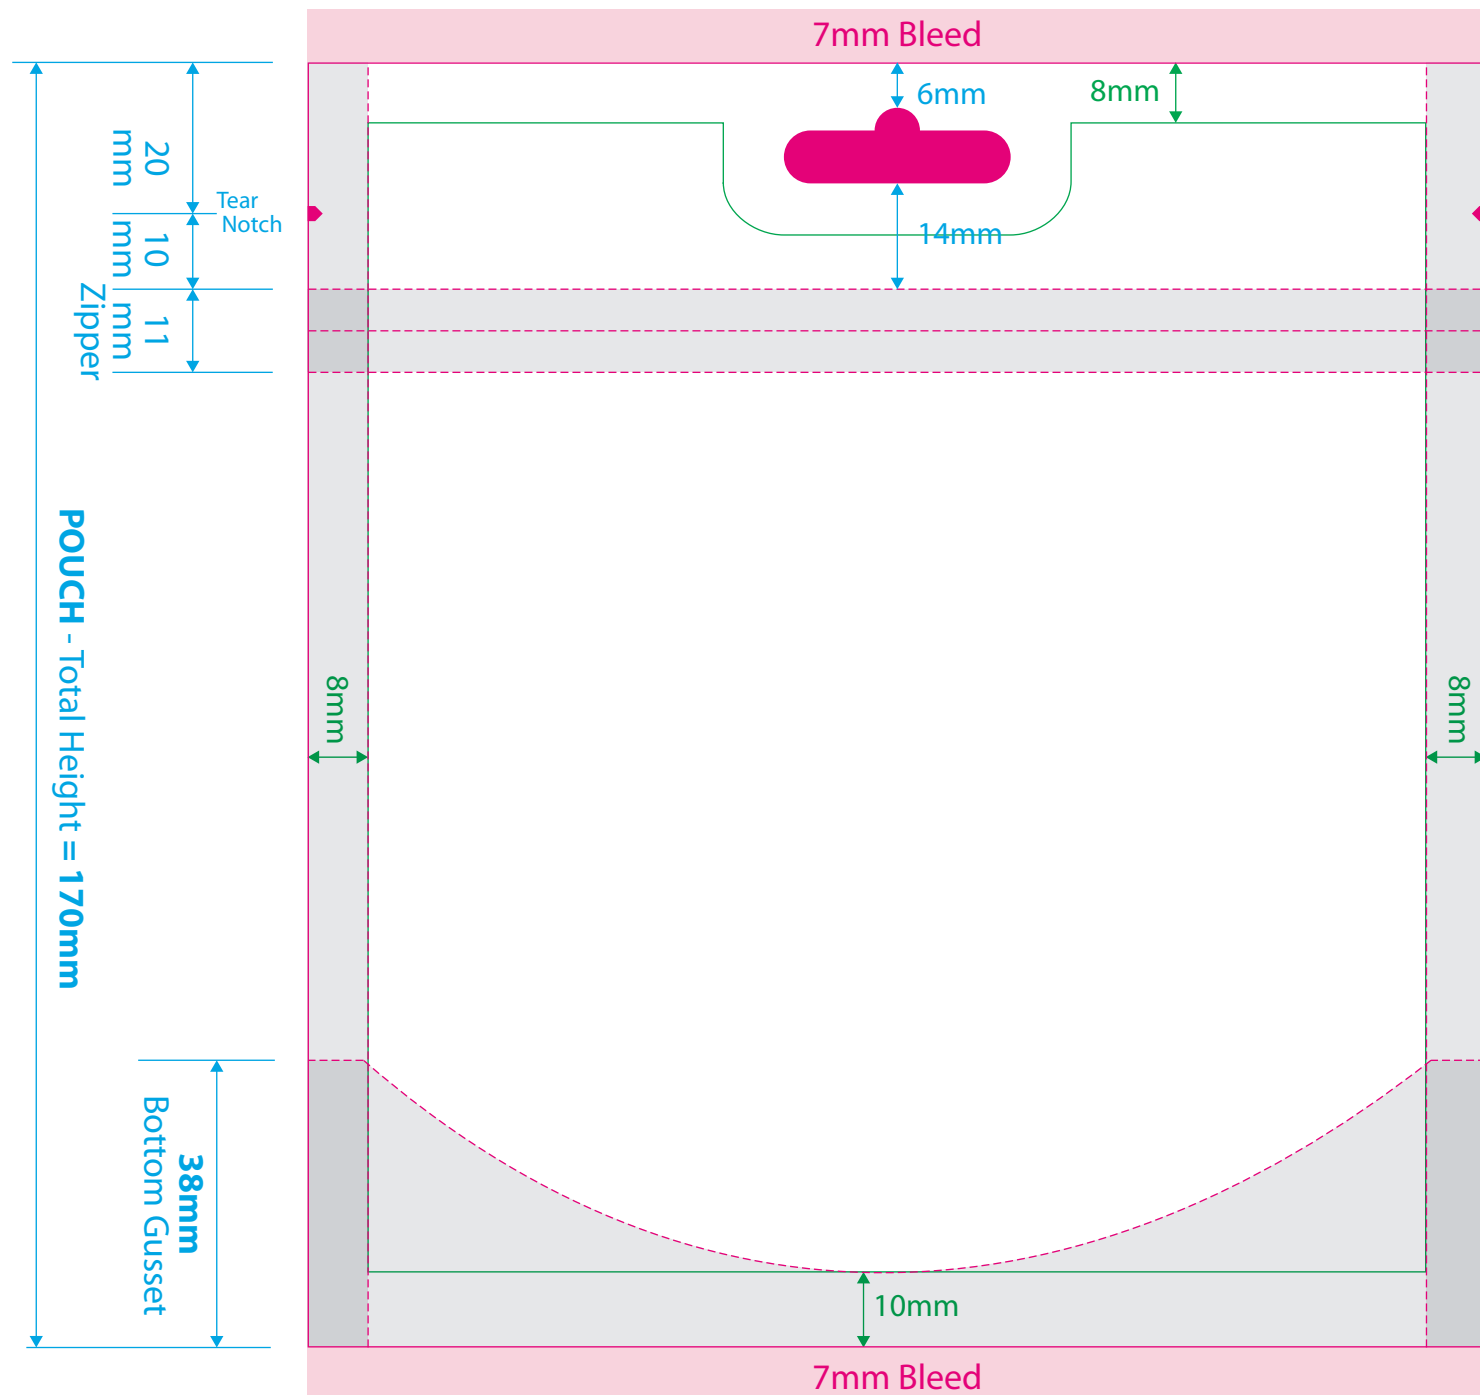

T: 905-336-7875
 F: 905-315-7703
 E: Info@rootree.ca

150G OPTI Stand Up Pouch with Zipper & Euro Slot

	WIDTH	HEIGHT	GUSSET	TYPE	SEAL	HANGER
MM	156	170	76	INSERTED	DOY	EURO SLOT
INCH	6.14	6.69	2.99			

- Dimensions
- Dieline (Trim)
- Bleed
- Seal Areas
- Copy Safety

FRONT

ARTWORK / POUCH - Total Width = 156mm

BACK

ARTWORK / POUCH - Total Width = 156mm

COPY SAFETY
 KEEP ALL TEXT
 AND LOGOS
 INSIDE THIS AREA