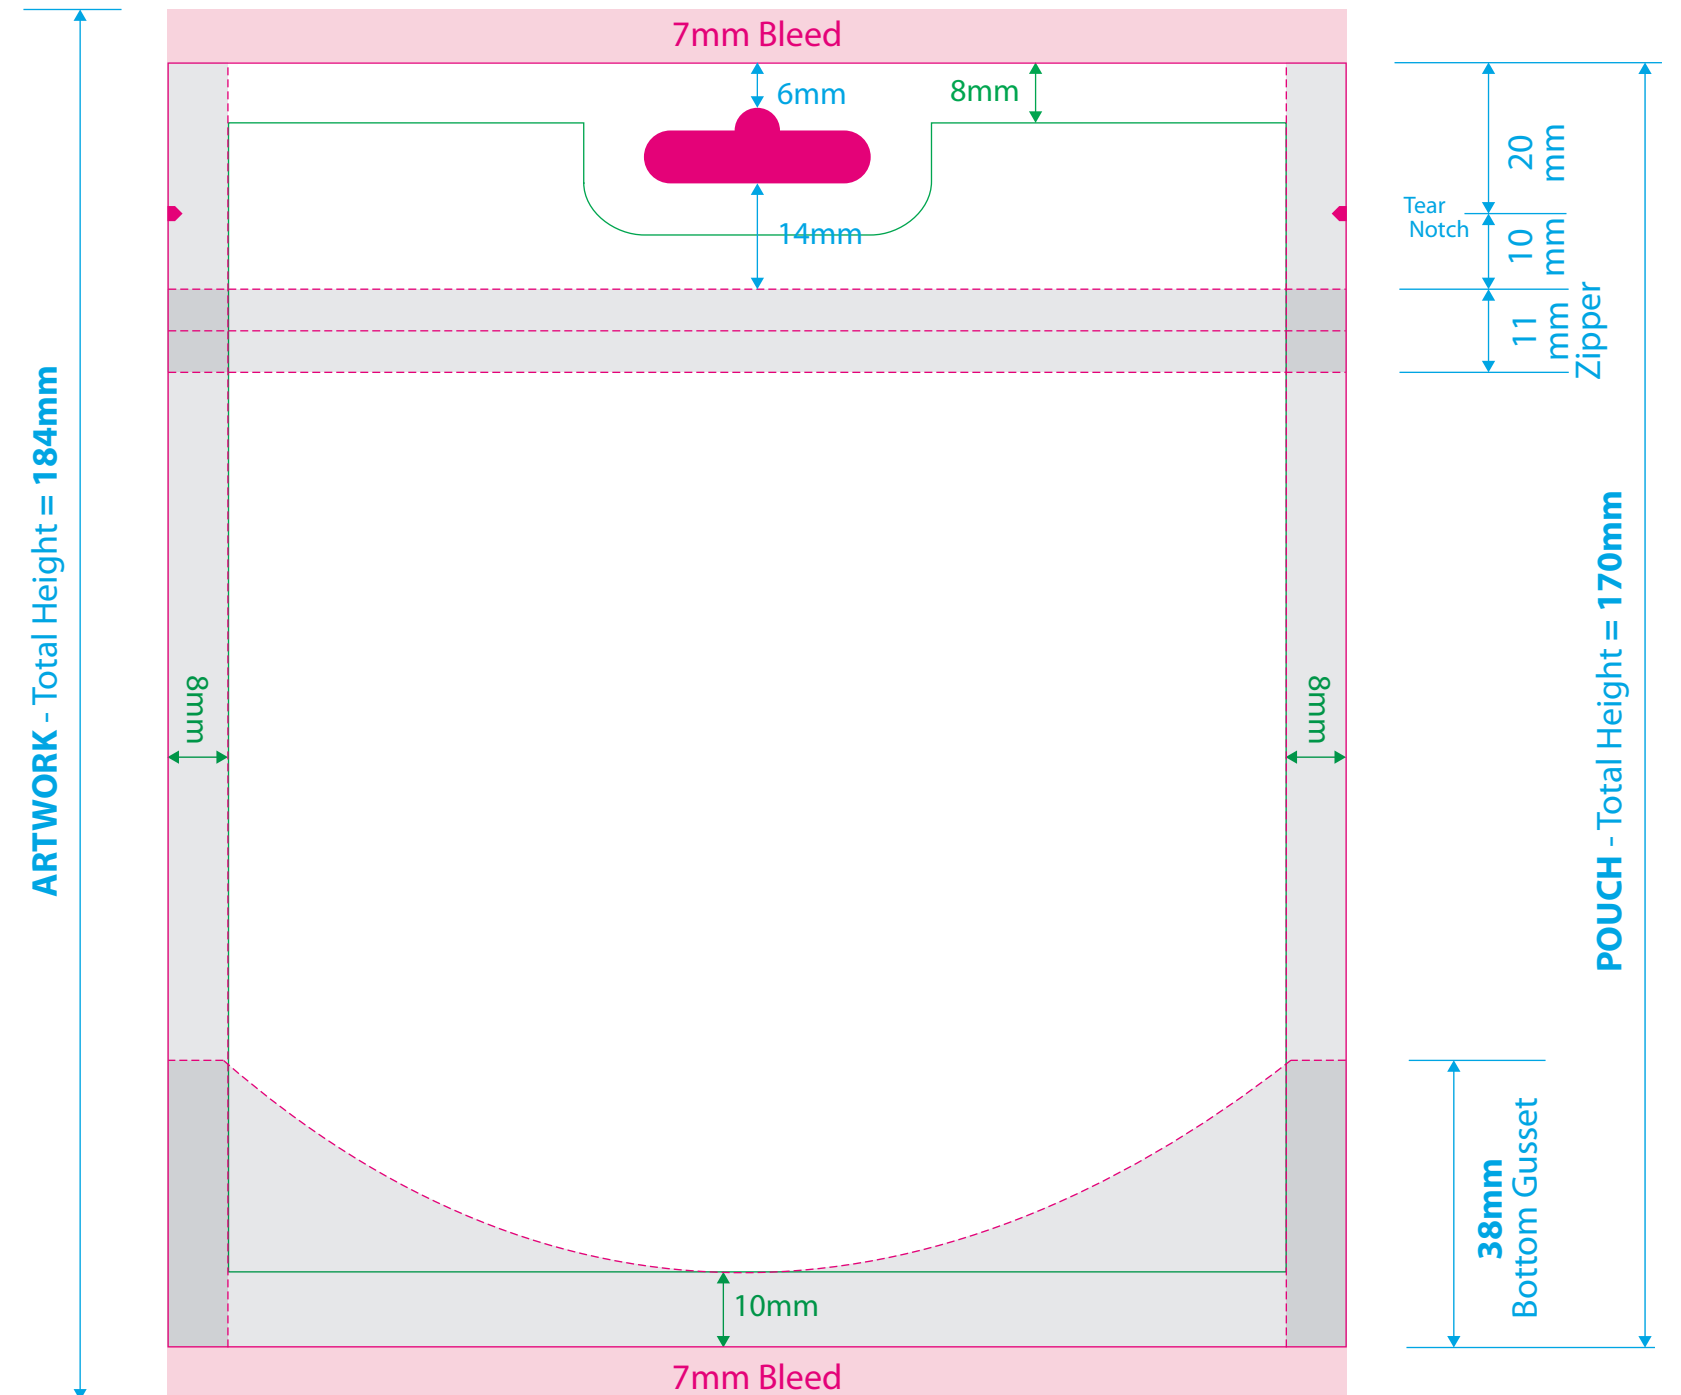

T: 905-336-7875
 F: 905-315-7703
 E: Info@rootree.ca

150G OPTI Stand Up Pouch with Zipper & Euro Slot

	WIDTH	HEIGHT	GUSSET	TYPE	SEAL	HANGER
MM	156	170	76	INSERTED	DOY	EURO SLOT
INCH	6.14	6.69	2.99			

- Dimensions
- Dieline (Trim)
- Bleed
- Seal Areas
- Copy Safety

FRONT

ARTWORK / POUCH - Total Width = 156mm

BACK

ARTWORK / POUCH - Total Width = 156mm

COPY SAFETY
 KEEP ALL TEXT
 AND LOGOS
 INSIDE THIS AREA