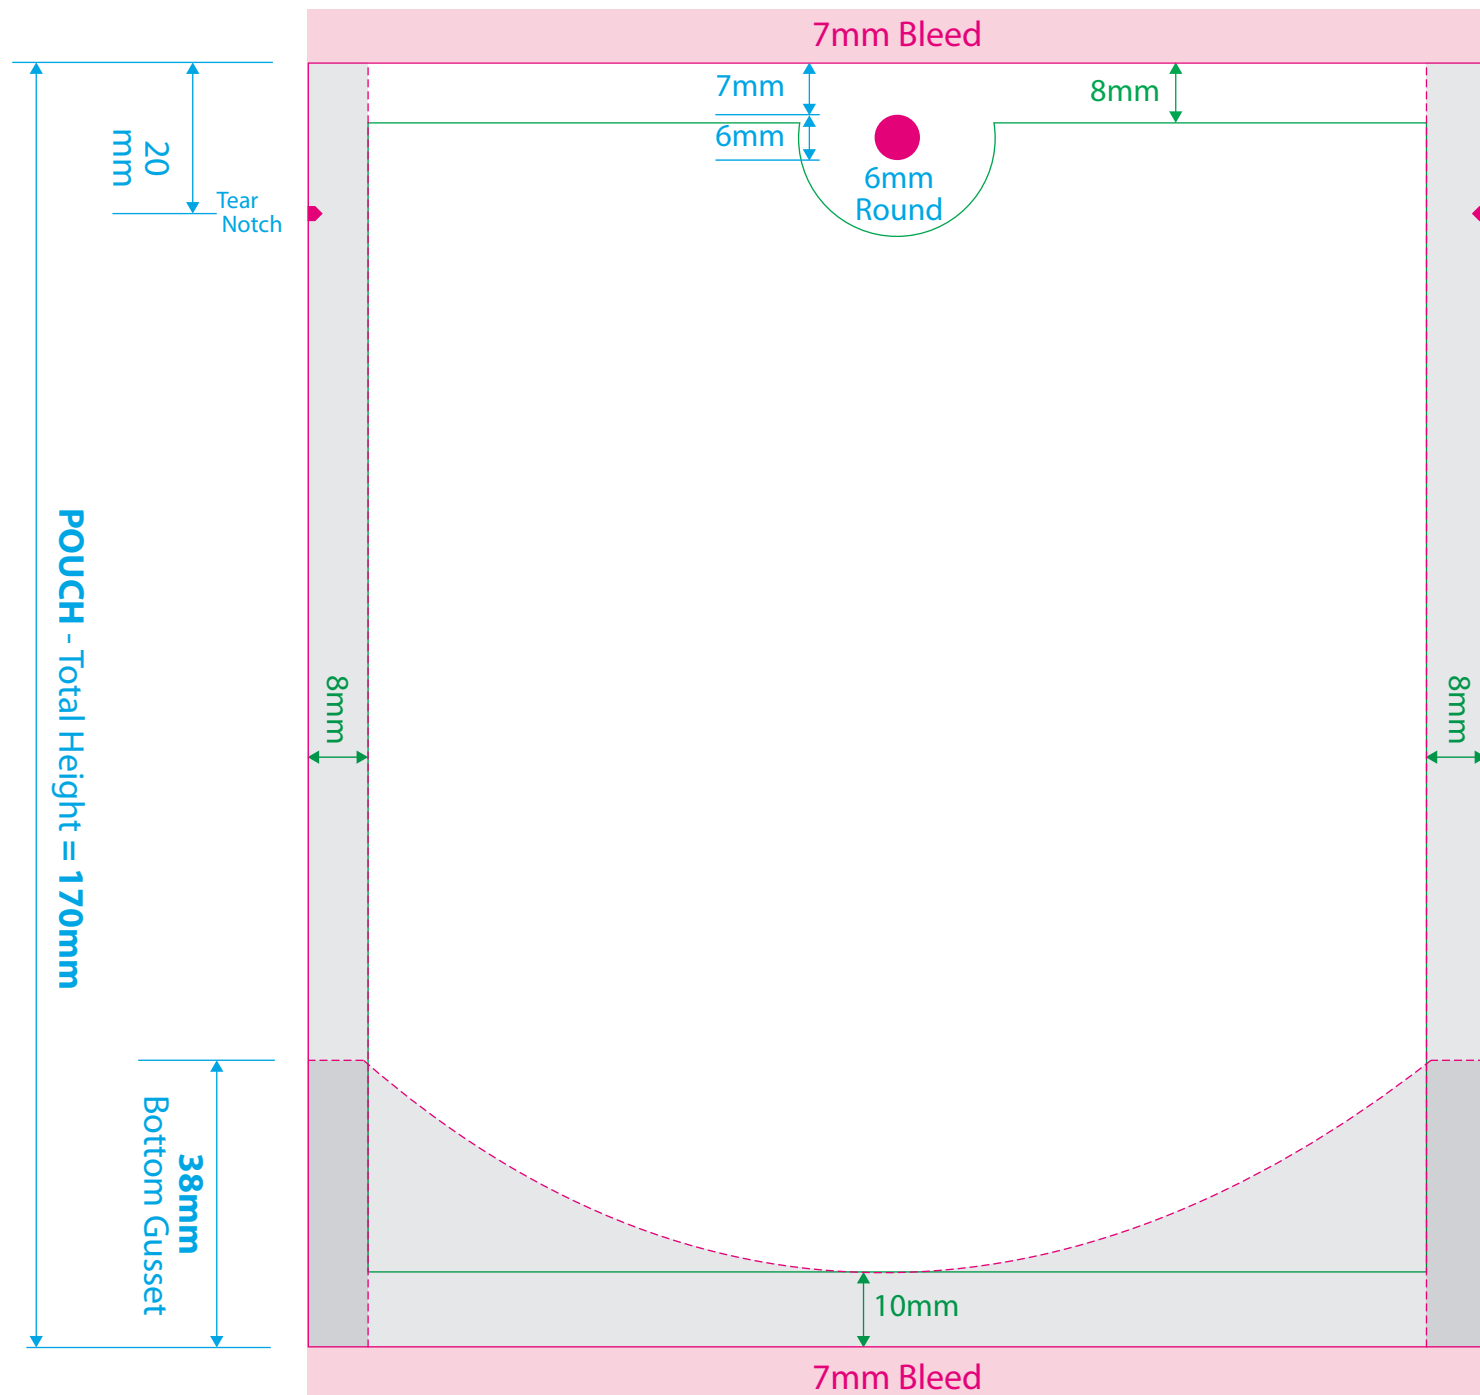

### 150G OPTI Stand Up Pouch with Round Hang Hole - No Zipper

	WIDTH	HEIGHT	GUSSET	TYPE	SEAL	HANGER
MM	156	170	76	INSERTED	DOY	RHH
INCH	6.14	6.69	2.99			

- Dimensions
- Dieline (Trim)
- Bleed
- Seal Areas
- Copy Safety

## FRONT

ARTWORK / POUCH - Total Width = 156mm

COPY SAFETY  
 KEEP ALL TEXT  
 AND LOGOS  
 INSIDE THIS AREA

## BACK

ARTWORK / POUCH - Total Width = 156mm