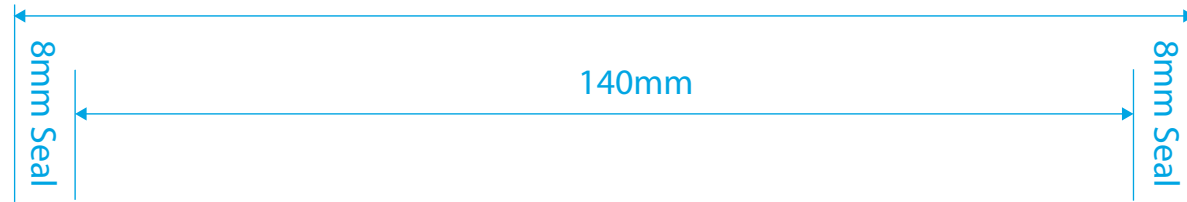

### 150G OPTI Stand Up Pouch with Round Hang Hole - No Zipper

	WIDTH	HEIGHT	GUSSET	TYPE	SEAL	HANGER
MM	156	170	76	INSERTED	DOY	RHH
INCH	6.14	6.69	2.99			

- Dimensions
- Dieline (Trim)
- Bleed
- Seal Areas
- Copy Safety

## FRONT

ARTWORK / POUCH - Total Width = 156mm

COPY SAFETY  
 KEEP ALL TEXT  
 AND LOGOS  
 INSIDE THIS AREA

## BACK

ARTWORK / POUCH - Total Width = 156mm