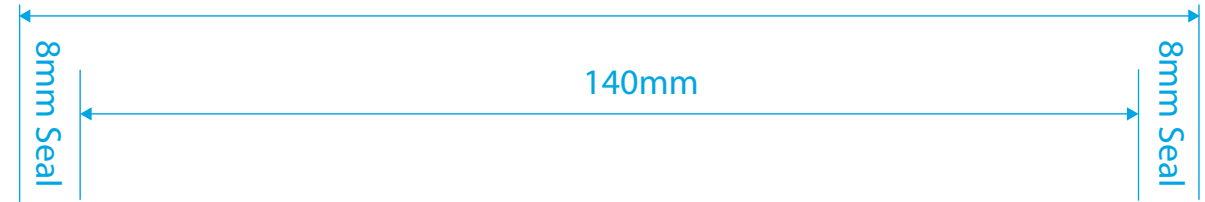

T: 905-336-7875
 F: 905-315-7703
 E: Info@rootree.ca

150G OPTI Stand Up Pouch with Zipper & Round Hang Hole

| | WIDTH | HEIGHT | GUSSET | TYPE | SEAL | HANGER |
|------|-------|--------|--------|----------|------|--------|
| MM | 156 | 170 | 76 | INSERTED | DOY | RHH |
| INCH | 6.14 | 6.69 | 2.99 | | | |

- Dimensions
- Dieline (Trim)
- Bleed
- Seal Areas
- Copy Safety

FRONT

ARTWORK / POUCH - Total Width = 156mm

COPY SAFETY
 KEEP ALL TEXT
 AND LOGOS
 INSIDE THIS AREA

BACK

ARTWORK / POUCH - Total Width = 156mm