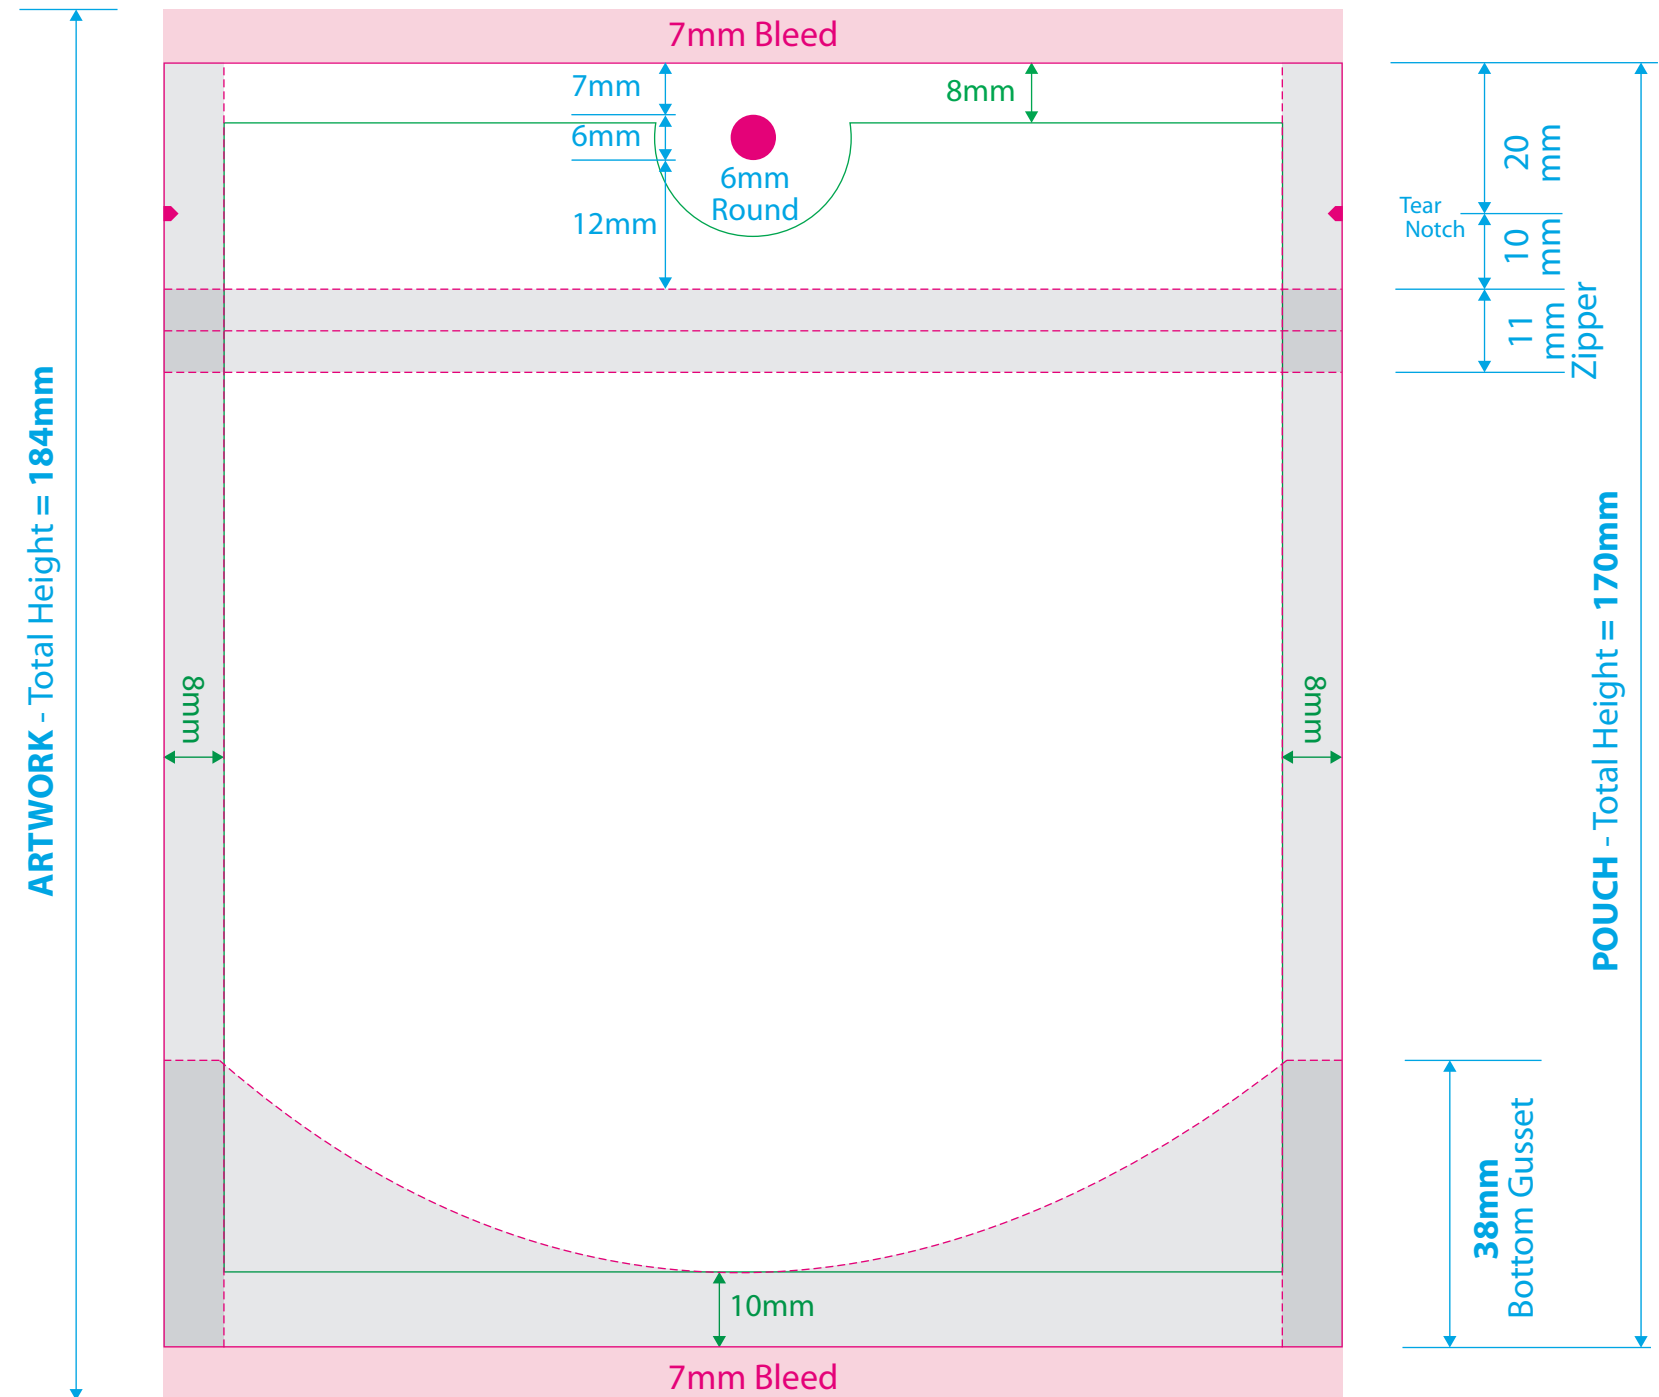

T: 905-336-7875
 F: 905-315-7703
 E: Info@rootree.ca

150G OPTI Stand Up Pouch with Zipper & Round Hang Hole

| | WIDTH | HEIGHT | GUSSET | TYPE | SEAL | HANGER |
|------|-------|--------|--------|----------|------|--------|
| MM | 156 | 170 | 76 | INSERTED | DOY | RHH |
| INCH | 6.14 | 6.69 | 2.99 | | | |

- Dimensions
- Dieline (Trim)
- Bleed
- Seal Areas
- Copy Safety

FRONT

ARTWORK / POUCH - Total Width = 156mm

COPY SAFETY
 KEEP ALL TEXT
 AND LOGOS
 INSIDE THIS AREA

BACK

ARTWORK / POUCH - Total Width = 156mm

38mm
 Bottom Gusset