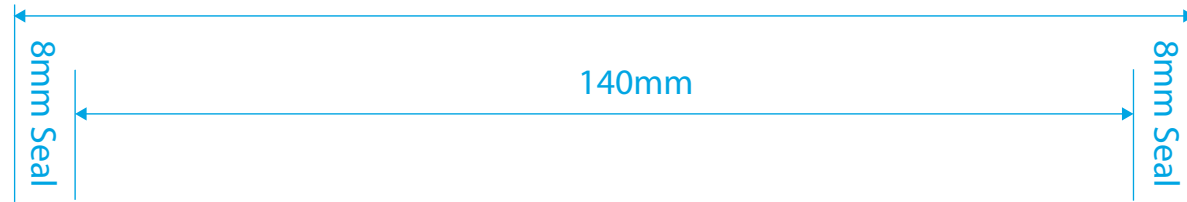

T: 905-336-7875
 F: 905-315-7703
 E: Info@rootree.ca

150G OPTI Stand Up Pouch with Zipper & Round Hang Hole

| | WIDTH | HEIGHT | GUSSET | TYPE | SEAL | HANGER |
|------|-------|--------|--------|----------|------|--------|
| MM | 156 | 170 | 76 | INSERTED | DOY | RHH |
| INCH | 6.14 | 6.69 | 2.99 | | | |

- Dimensions
- Dieline (Trim)
- Bleed
- Seal Areas
- Copy Safety

FRONT

ARTWORK / POUCH - Total Width = 156mm

COPY SAFETY
 KEEP ALL TEXT
 AND LOGOS
 INSIDE THIS AREA

BACK

ARTWORK / POUCH - Total Width = 156mm