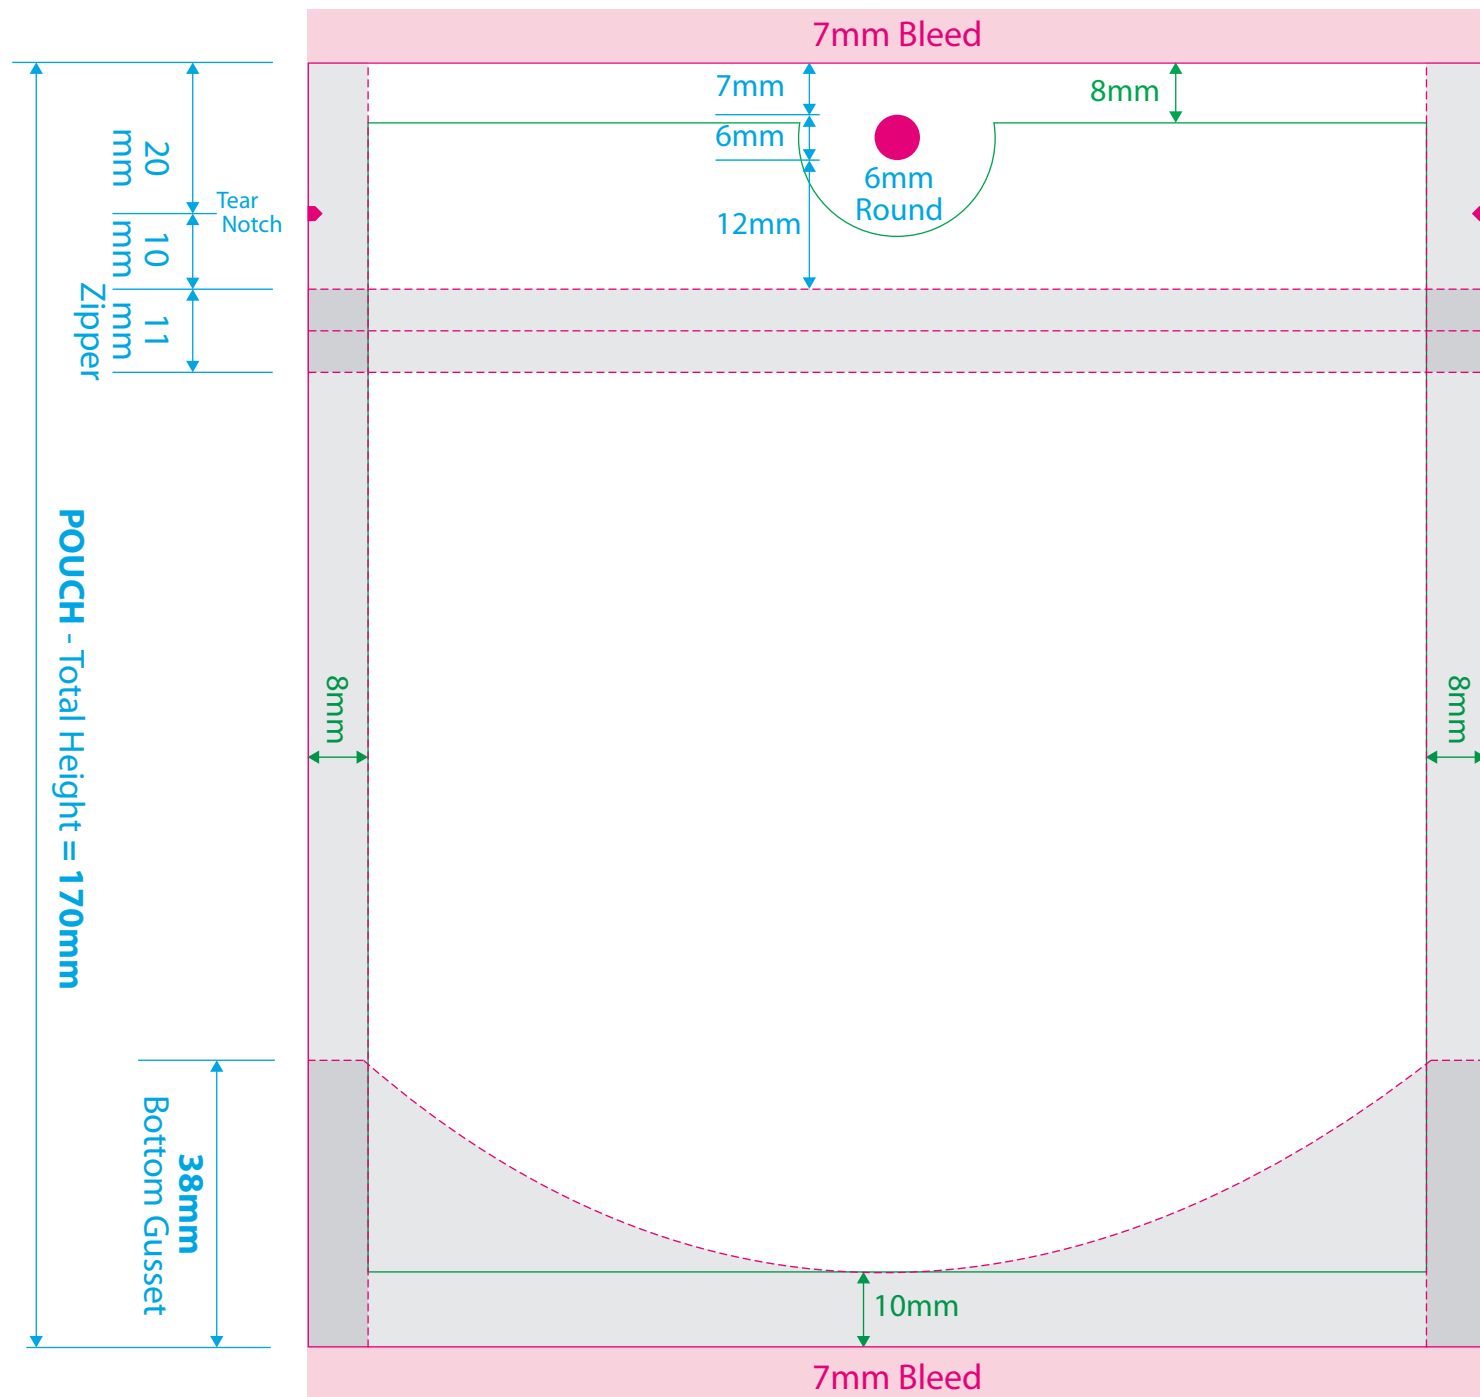

T: 905-336-7875
 F: 905-315-7703
 E: Info@rootree.ca

150G OPTI Stand Up Pouch with Zipper & Round Hang Hole

| | WIDTH | HEIGHT | GUSSET | TYPE | SEAL | HANGER |
|------|-------|--------|--------|----------|------|--------|
| MM | 156 | 170 | 76 | INSERTED | DOY | RHH |
| INCH | 6.14 | 6.69 | 2.99 | | | |

- Dimensions
- Dieline (Trim)
- Bleed
- Seal Areas
- Copy Safety

FRONT

ARTWORK / POUCH - Total Width = 156mm

COPY SAFETY
 KEEP ALL TEXT
 AND LOGOS
 INSIDE THIS AREA

BACK

ARTWORK / POUCH - Total Width = 156mm

38mm
 Bottom Gusset