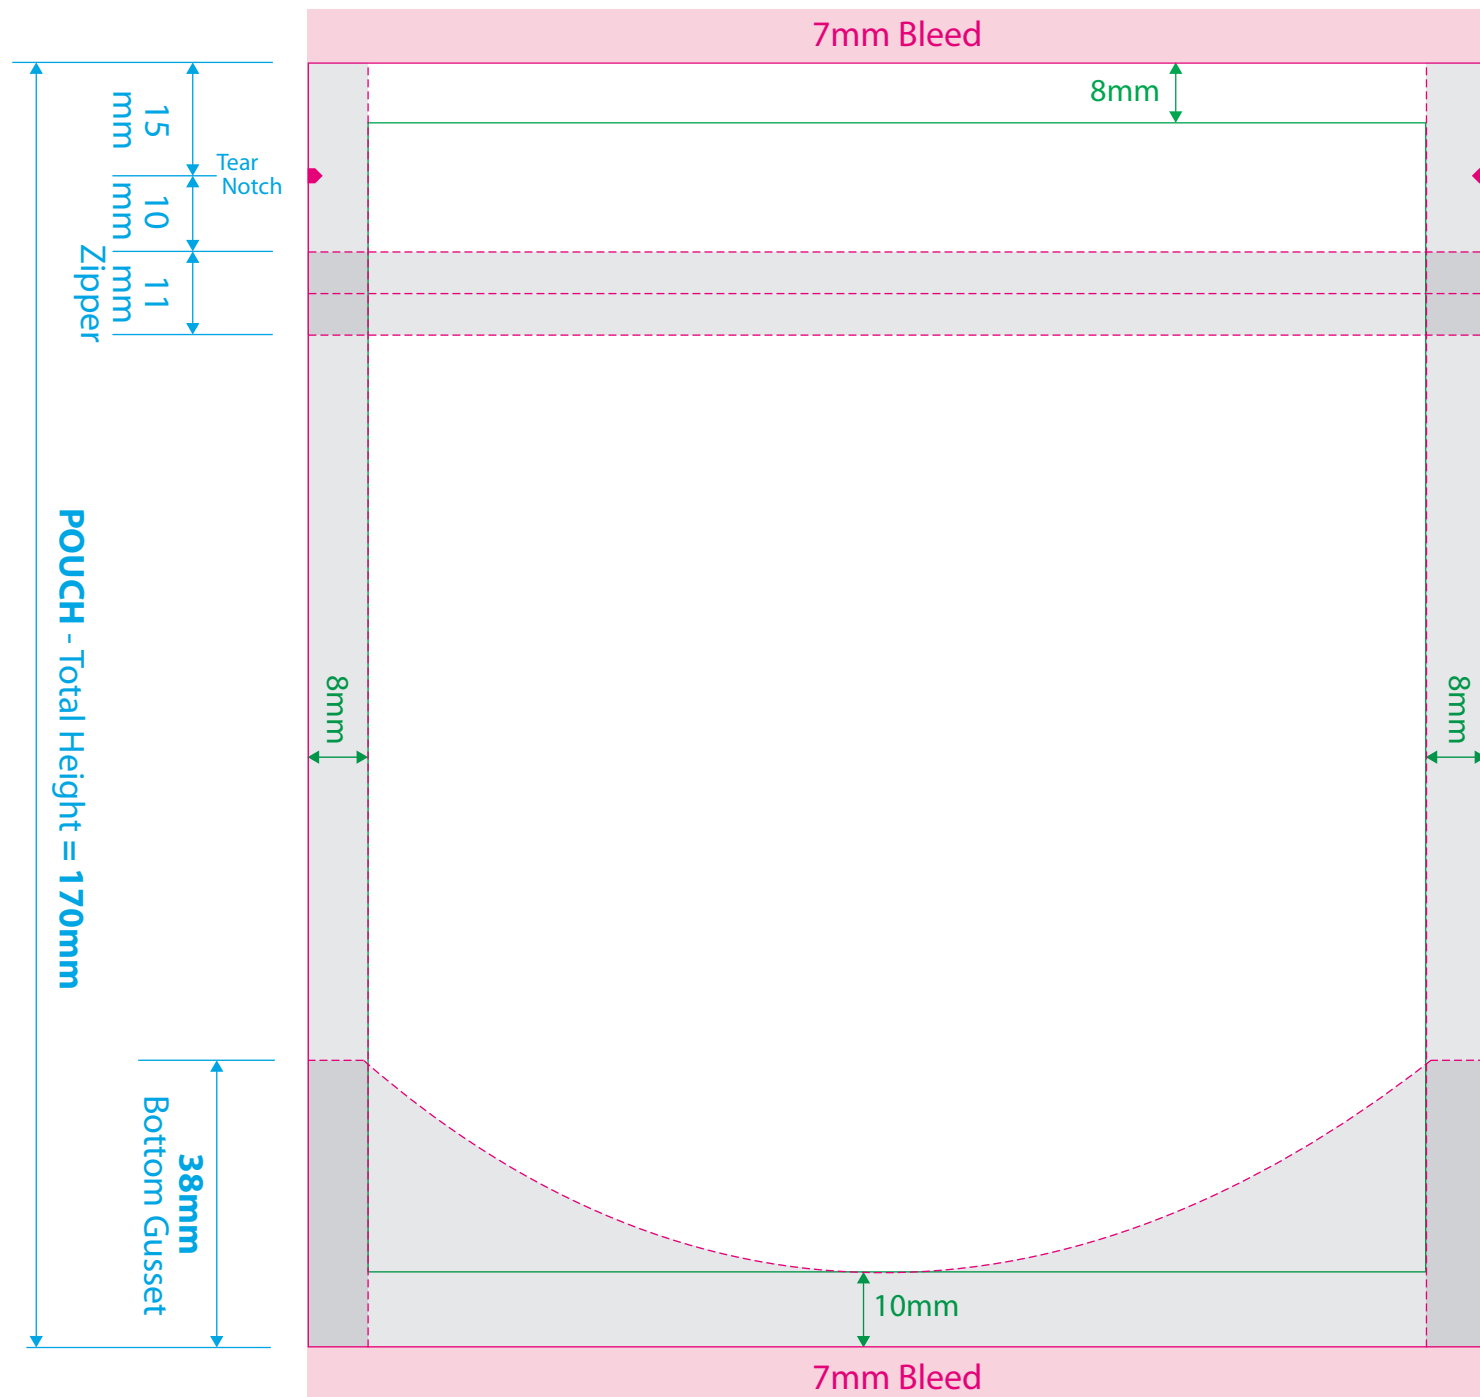

# 150G OPTI Stand Up Pouch with Zipper

	WIDTH	HEIGHT	GUSSET	TYPE	SEAL	HANGER
MM	156	170	76	INSERTED	DOY	NONE
INCH	6.14	6.69	2.99			

- Dimensions
- Dieline (Trim)
- Bleed
- Seal Areas
- Copy Safety

## FRONT

ARTWORK / POUCH - Total Width = 156mm

COPY SAFETY  
 KEEP ALL TEXT  
 AND LOGOS  
 INSIDE THIS AREA

## BACK

ARTWORK / POUCH - Total Width = 156mm

POUCH - Total Height = 170mm

ARTWORK - Total Height = 184mm