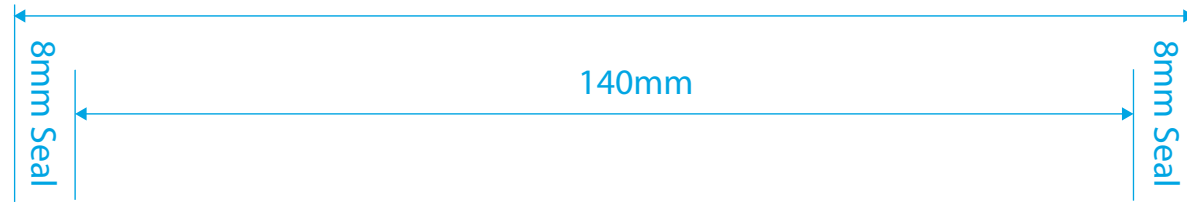

# 150G OPTI Stand Up Pouch with Zipper

	WIDTH	HEIGHT	GUSSET	TYPE	SEAL	HANGER
MM	156	170	76	INSERTED	DOY	NONE
INCH	6.14	6.69	2.99			

- Dimensions
- Dieline (Trim)
- Bleed
- Seal Areas
- Copy Safety

## FRONT

ARTWORK / POUCH - Total Width = 156mm

COPY SAFETY  
 KEEP ALL TEXT  
 AND LOGOS  
 INSIDE THIS AREA

## BACK

ARTWORK / POUCH - Total Width = 156mm

POUCH - Total Height = 170mm

ARTWORK - Total Height = 184mm