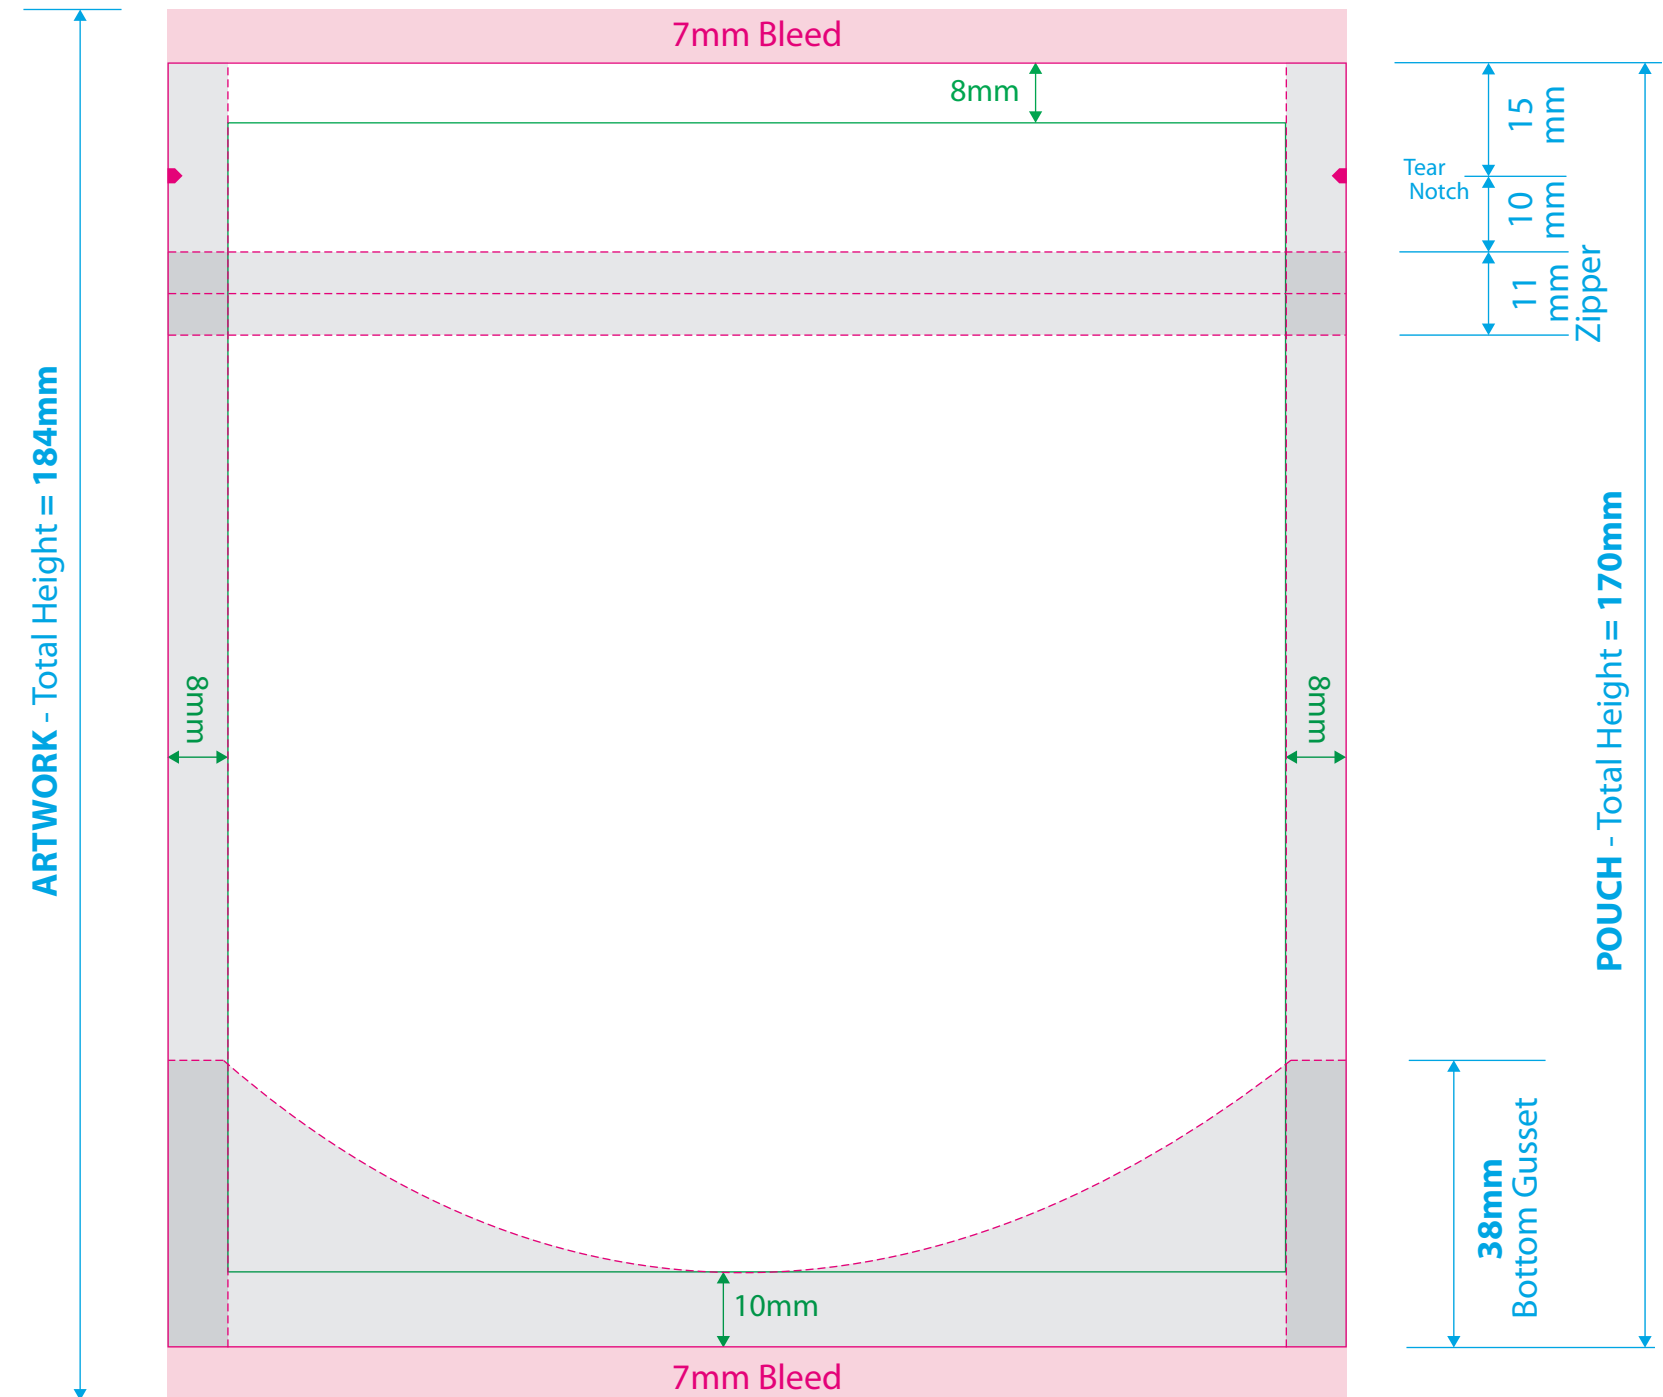

# 150G OPTI Stand Up Pouch with Zipper

	WIDTH	HEIGHT	GUSSET	TYPE	SEAL	HANGER
MM	156	170	76	INSERTED	DOY	NONE
INCH	6.14	6.69	2.99			

- Dimensions
- Dieline (Trim)
- Bleed
- Seal Areas
- Copy Safety

## FRONT

ARTWORK / POUCH - Total Width = 156mm

COPY SAFETY  
 KEEP ALL TEXT  
 AND LOGOS  
 INSIDE THIS AREA

## BACK

ARTWORK / POUCH - Total Width = 156mm

POUCH - Total Height = 170mm

ARTWORK - Total Height = 184mm