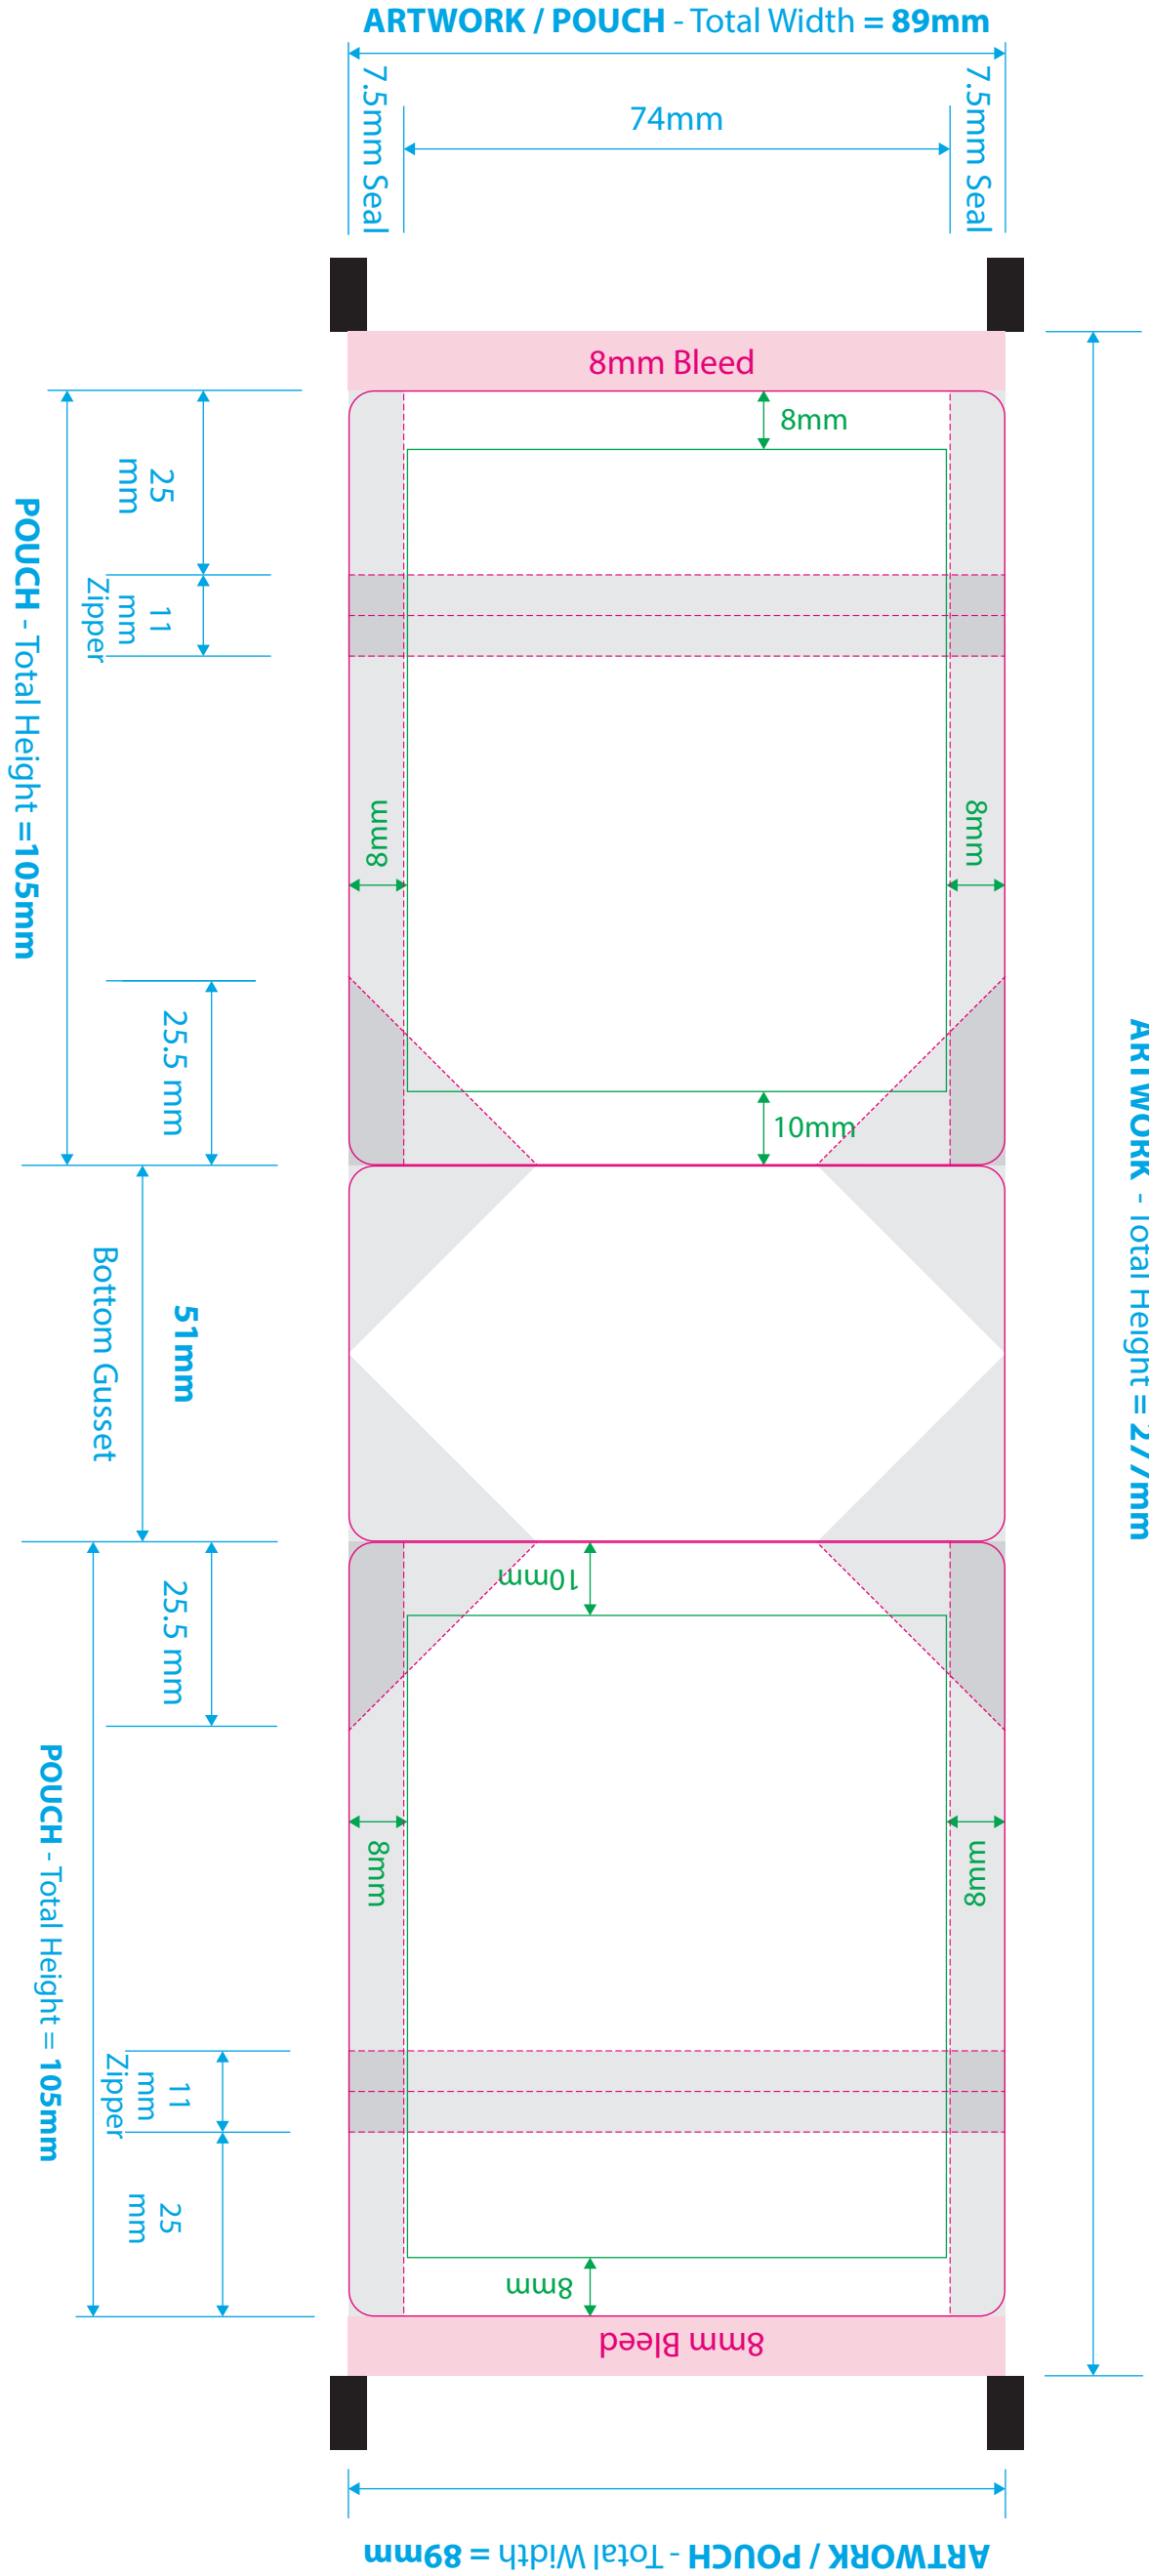

1g Stand Up Pouch with Zipper No Tears - Round Corners

	WIDTH	HEIGHT	GUSSET	TYPE	SEAL	HANGER
MM	89	105	51	PLOW	NONE	NONE
INCH	3.5	4.13	2			

- Dimensions
- Dieline (Trim)
- Bleed
- Seal Areas
- Copy Safety

COPY SAFETY
KEEP ALL TEXT
AND LOGOS
INSIDE THIS AREA