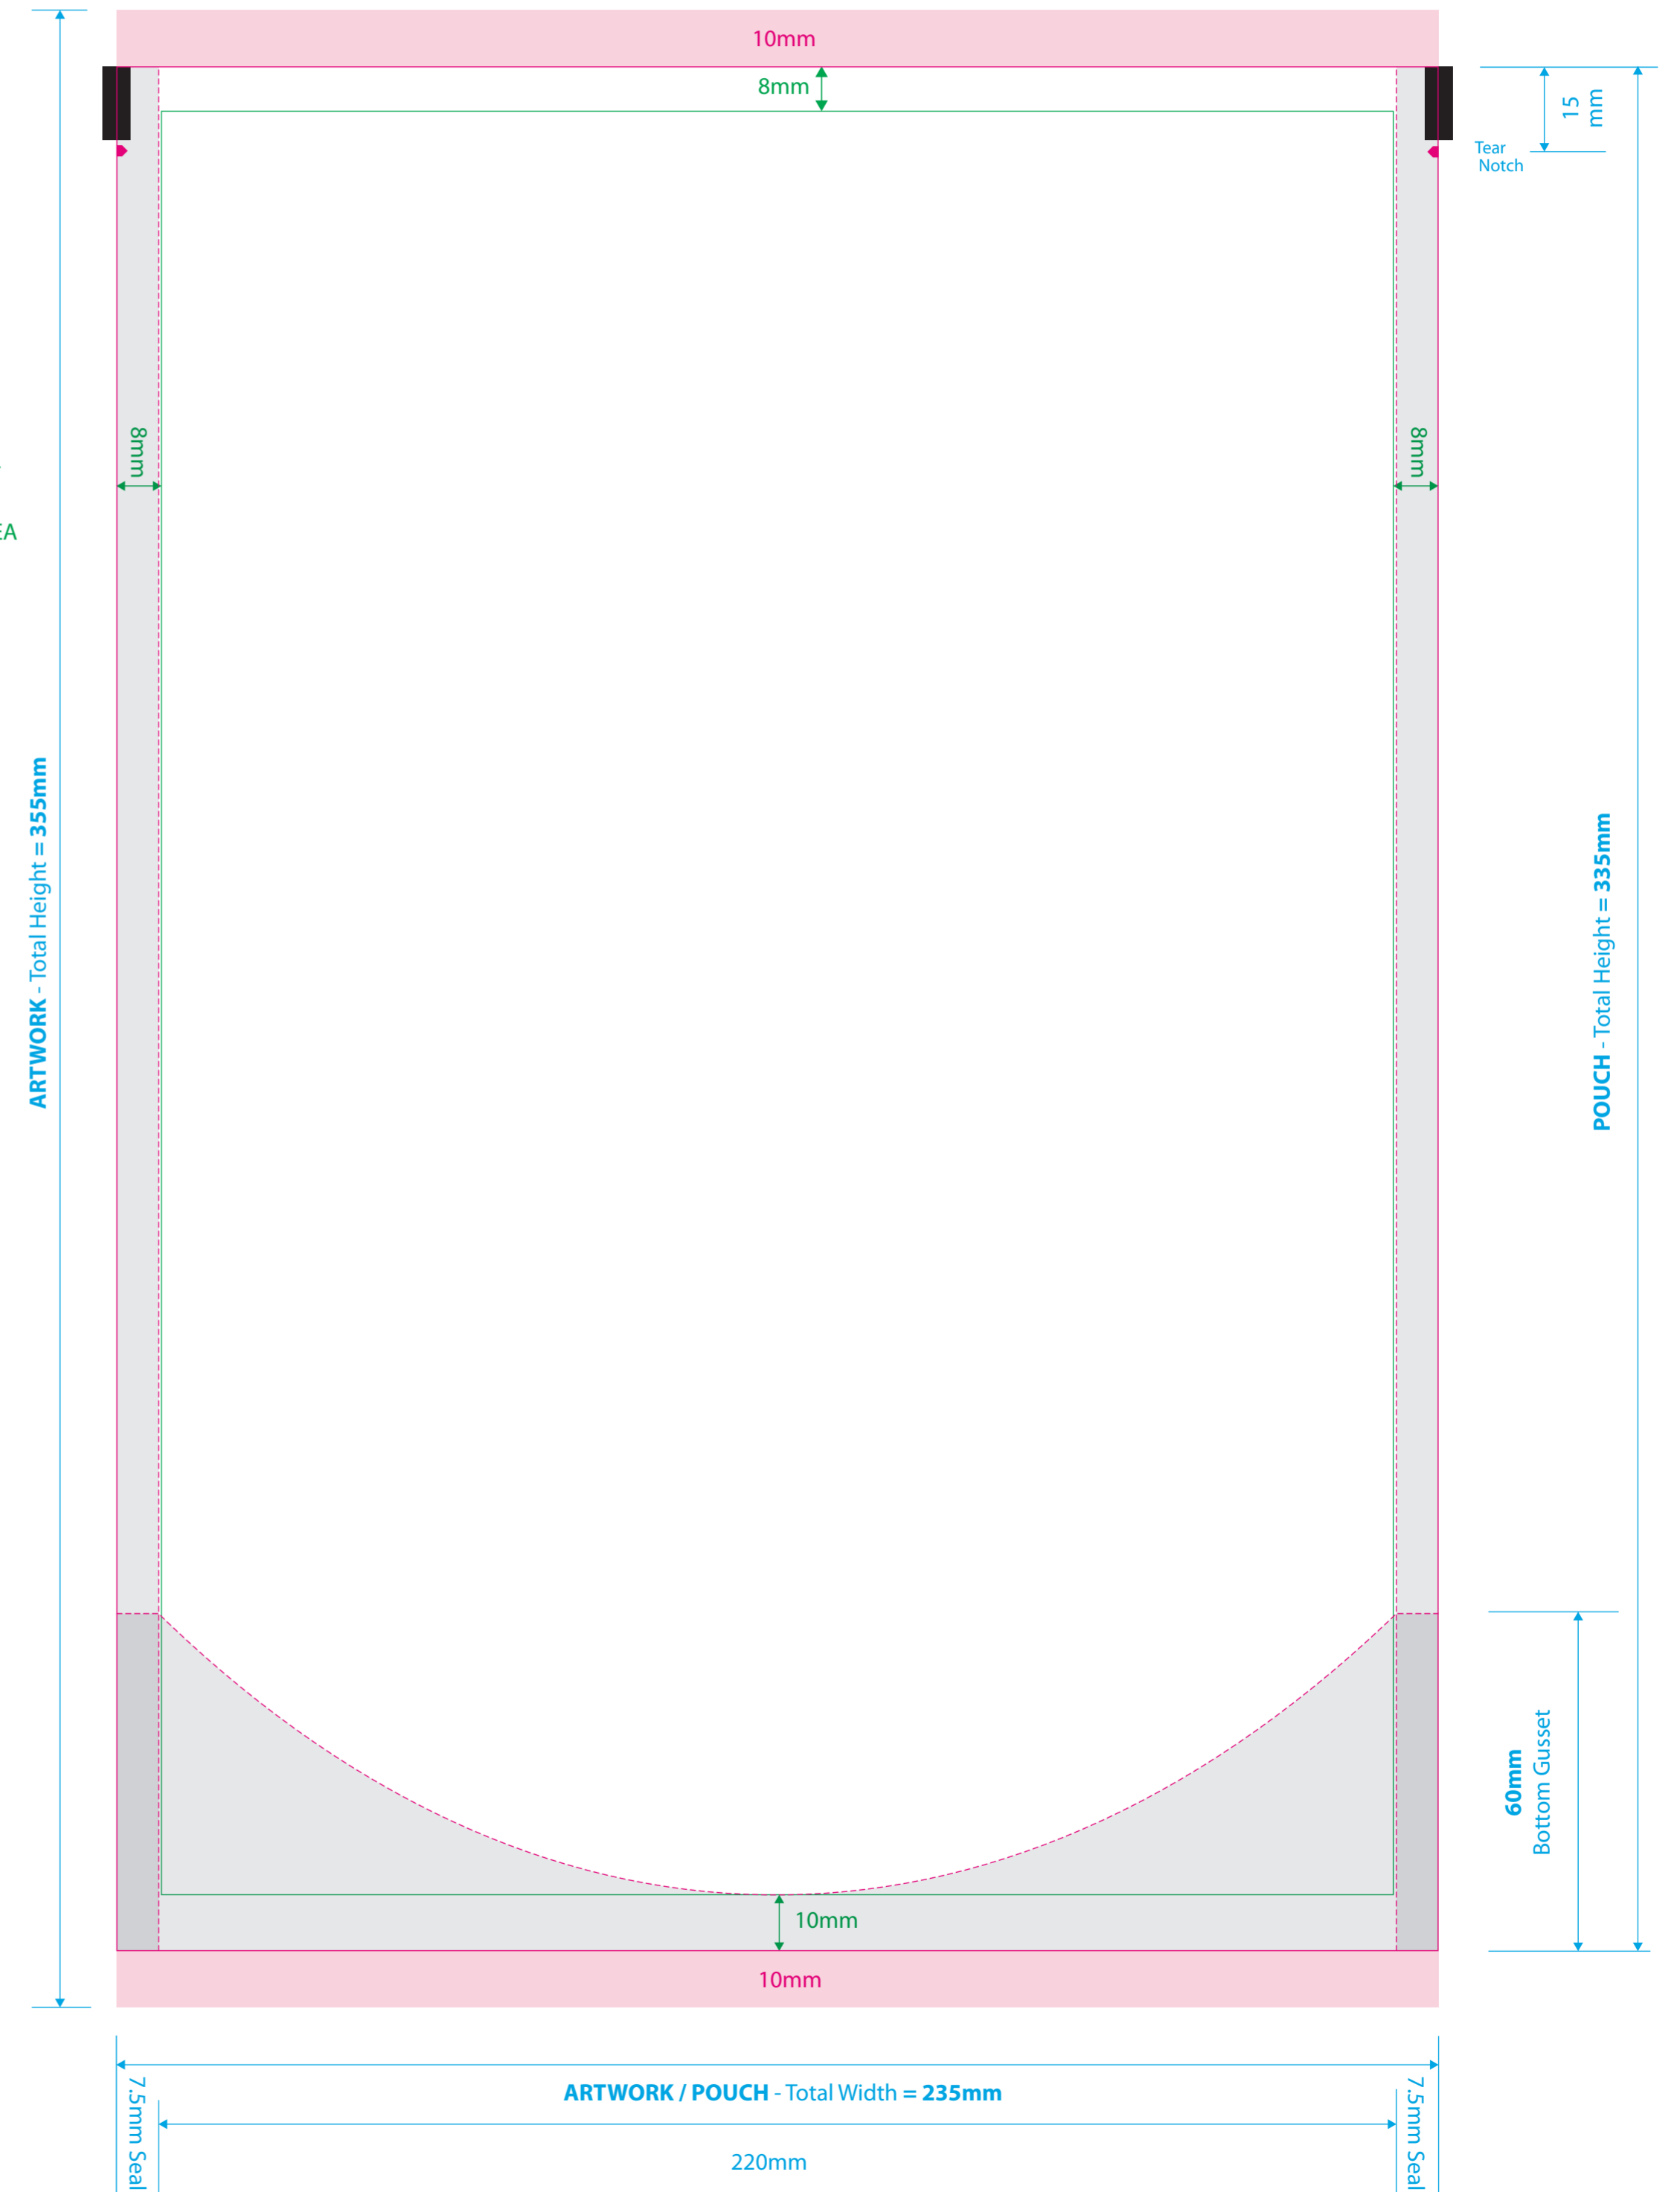

T: 905-336-7875
F: 905-315-7703
E: Info@rootree.ca

1KG STOCK Stand Up Pouch - NO ZIP

	WIDTH	HEIGHT	GUSSET	TYPE	SEAL	HANGER
MM	235	335	120	INSERTED	DOY	NONE
INCH	9.25	13.19	4.73			

- Dimensions
- Dieline (Trim)
- Bleed
- Seal Areas
- Copy Safety

FRONT

COPY SAFETY
KEEP ALL TEXT
AND LOGOS
INSIDE THIS AREA

BACK

ARTWORK - Total Height = 355mm