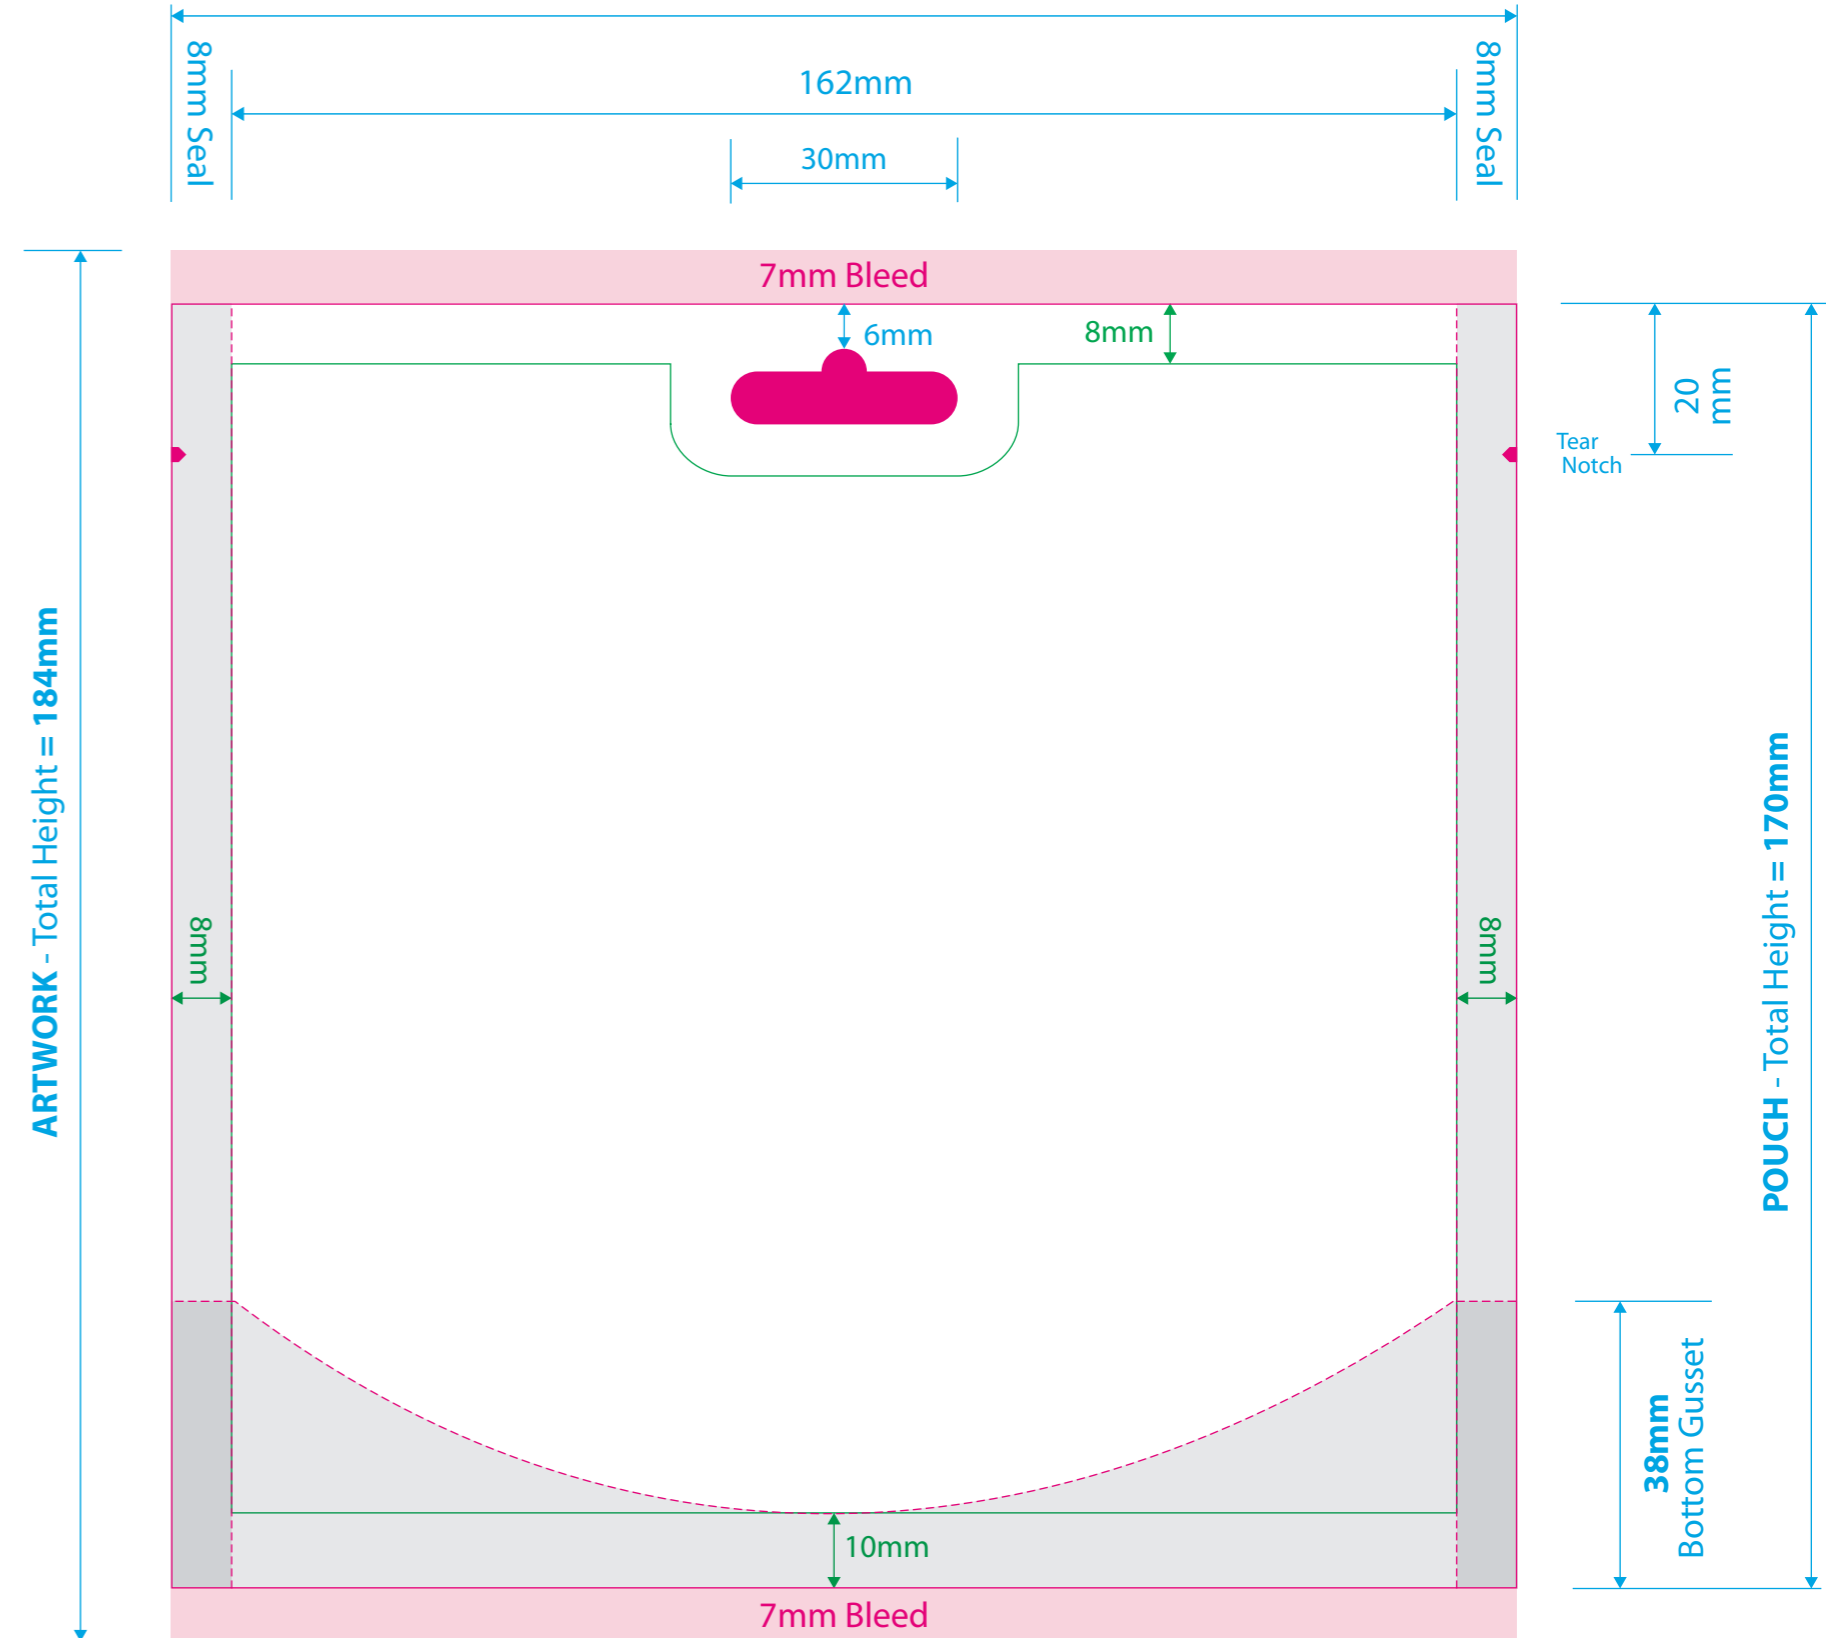

## 200G OPTI Stand Up Pouch with Euro Slot - No Zipper

	WIDTH	HEIGHT	GUSSET	TYPE	SEAL	HANGER
MM	178	170	76	INSERTED	DOY	EURO SLOT
INCH	7	6.69	2.99			

- Dimensions
- Dieline (Trim)
- Bleed
- Seal Areas
- Copy Safety

### FRONT

ARTWORK / POUCH - Total Width = 178mm

### BACK

ARTWORK / POUCH - Total Width = 178mm

COPY SAFETY  
 KEEP ALL TEXT  
 AND LOGOS  
 INSIDE THIS AREA

ARTWORK - Total Height = 184mm

POUCH - Total Height = 170mm

POUCH - Total Height = 170mm

38mm  
Bottom Gusset

38mm  
Bottom Gusset