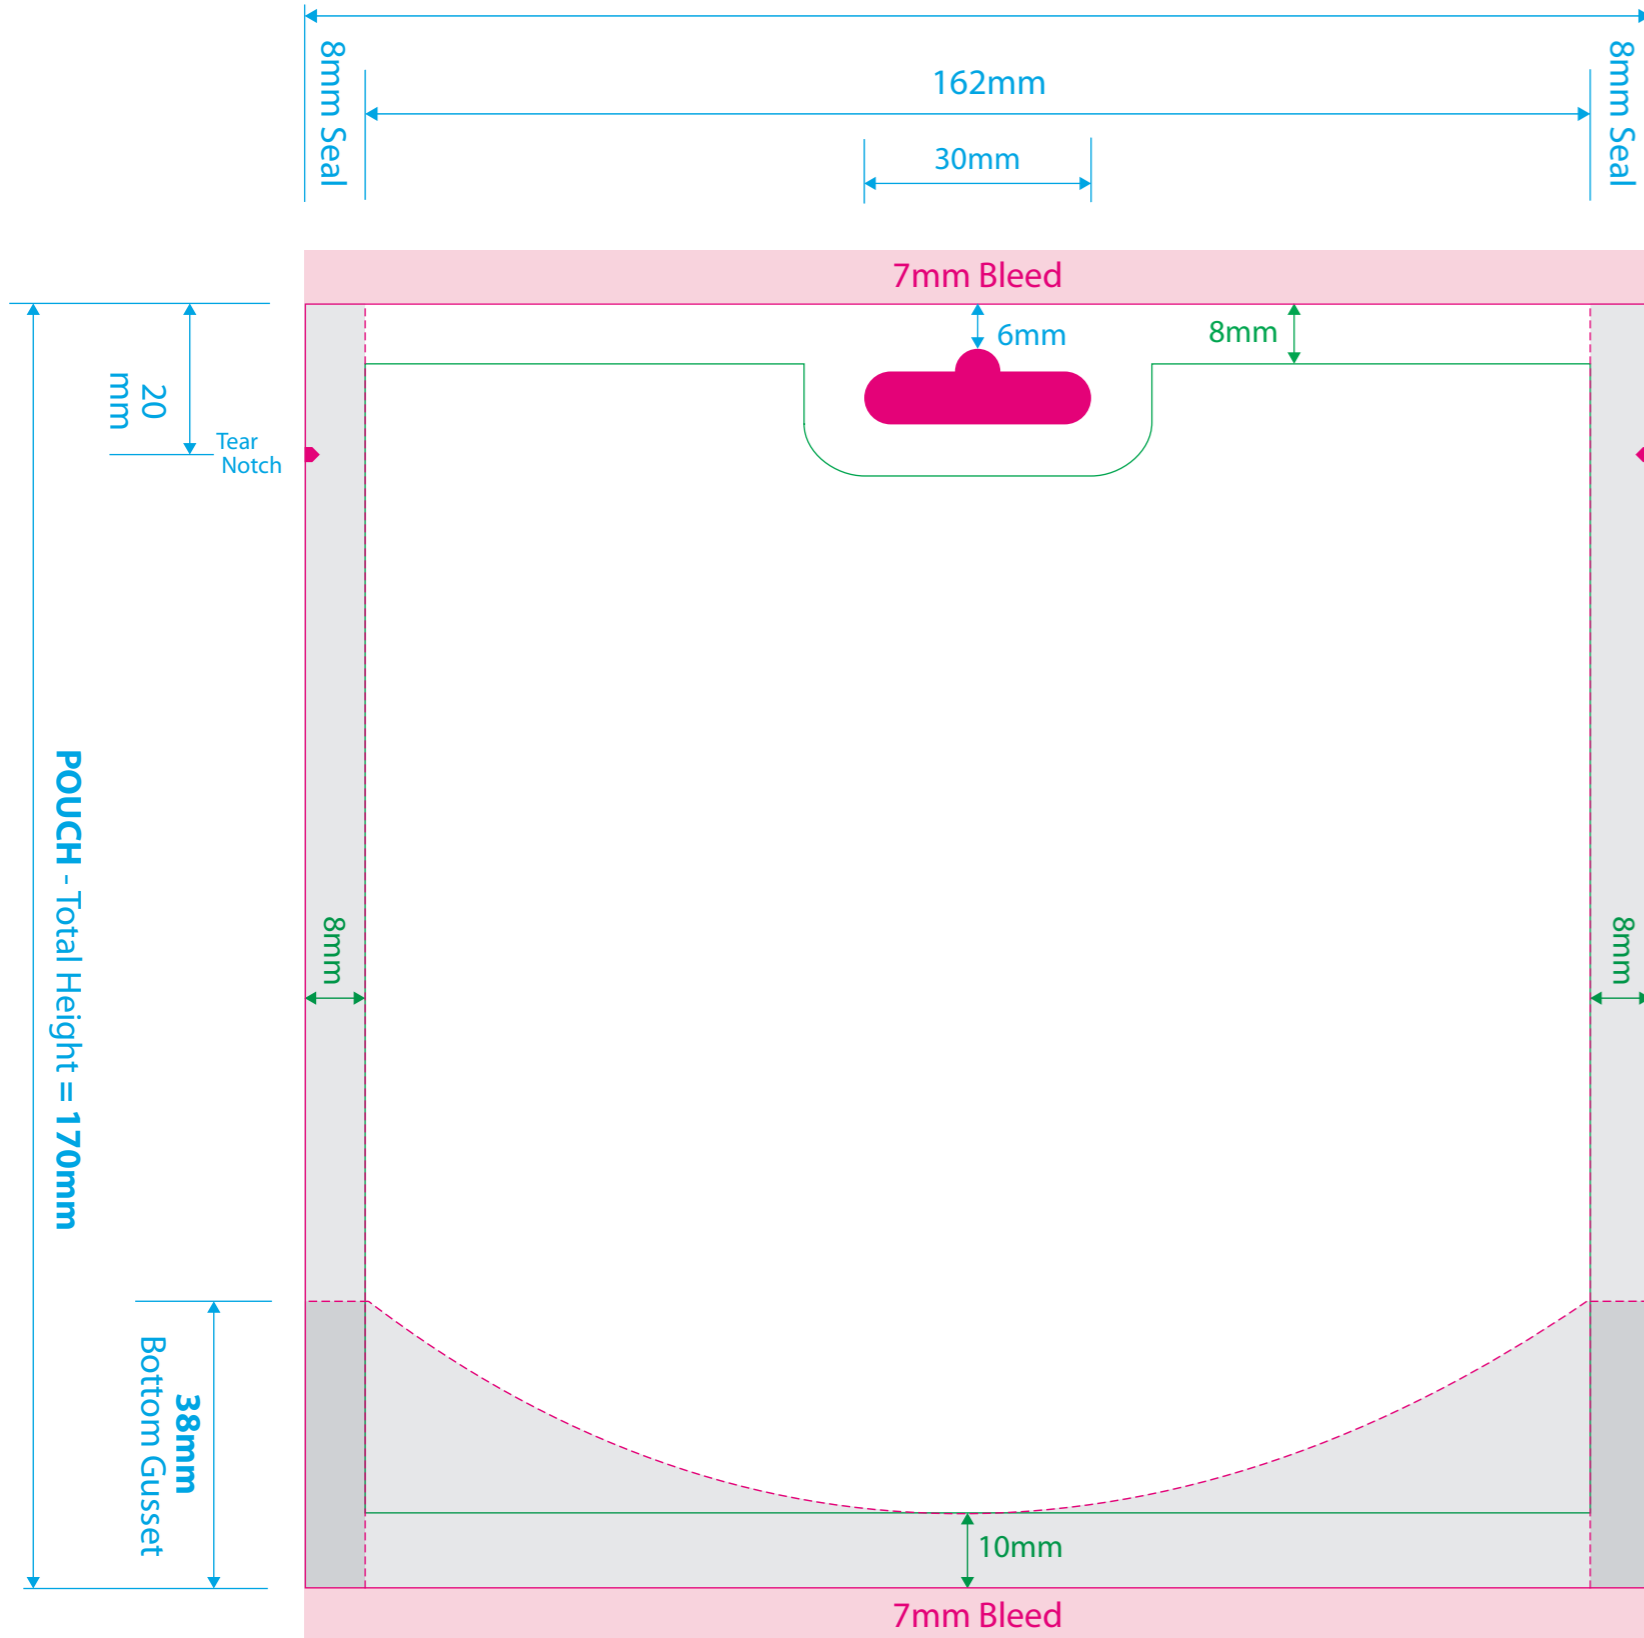

## 200G OPTI Stand Up Pouch with Euro Slot - No Zipper

	WIDTH	HEIGHT	GUSSET	TYPE	SEAL	HANGER
MM	178	170	76	INSERTED	DOY	EURO SLOT
INCH	7	6.69	2.99			

- Dimensions
- Dieline (Trim)
- Bleed
- Seal Areas
- Copy Safety

### FRONT

ARTWORK / POUCH - Total Width = 178mm

### BACK

ARTWORK / POUCH - Total Width = 178mm

COPY SAFETY  
 KEEP ALL TEXT  
 AND LOGOS  
 INSIDE THIS AREA

ARTWORK - Total Height = 184mm

POUCH - Total Height = 170mm

POUCH - Total Height = 170mm

38mm  
Bottom Gusset

38mm  
Bottom Gusset