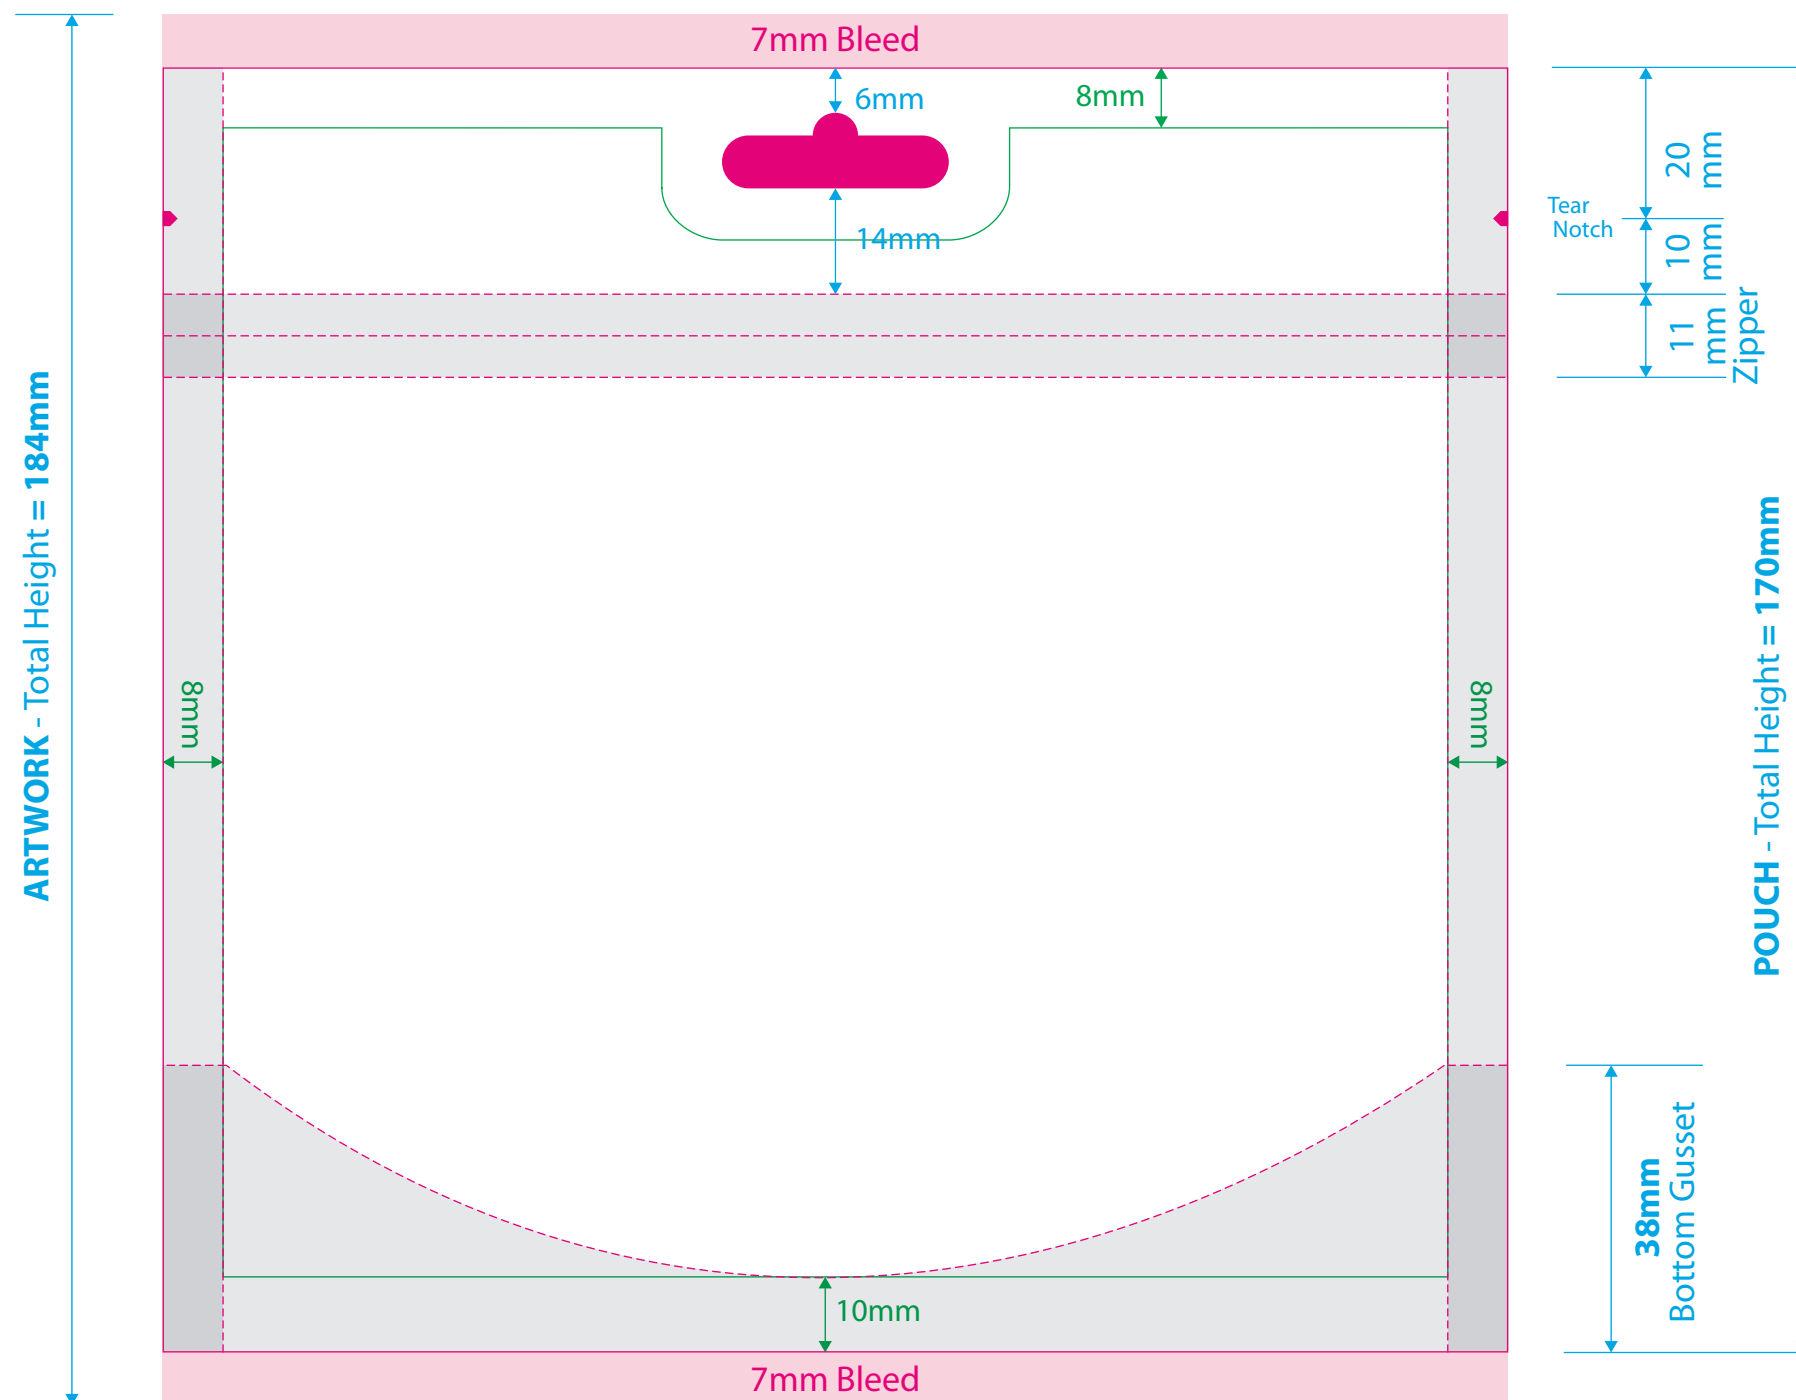

## 200G OPTI Stand Up Pouch with Zipper & Euro Slot

	WIDTH	HEIGHT	GUSSET	TYPE	SEAL	HANGER
MM	178	170	76	INSERTED	DOY	EURO SLOT
INCH	7	6.69	2.99			

- Dimensions
- Dieline (Trim)
- Bleed
- Seal Areas
- Copy Safety

### FRONT

ARTWORK / POUCH - Total Width = 178mm

COPY SAFETY  
 KEEP ALL TEXT  
 AND LOGOS  
 INSIDE THIS AREA

ARTWORK - Total Height = 184mm

### BACK

ARTWORK / POUCH - Total Width = 178mm

POUCH - Total Height = 170mm

38mm  
Bottom Gusset