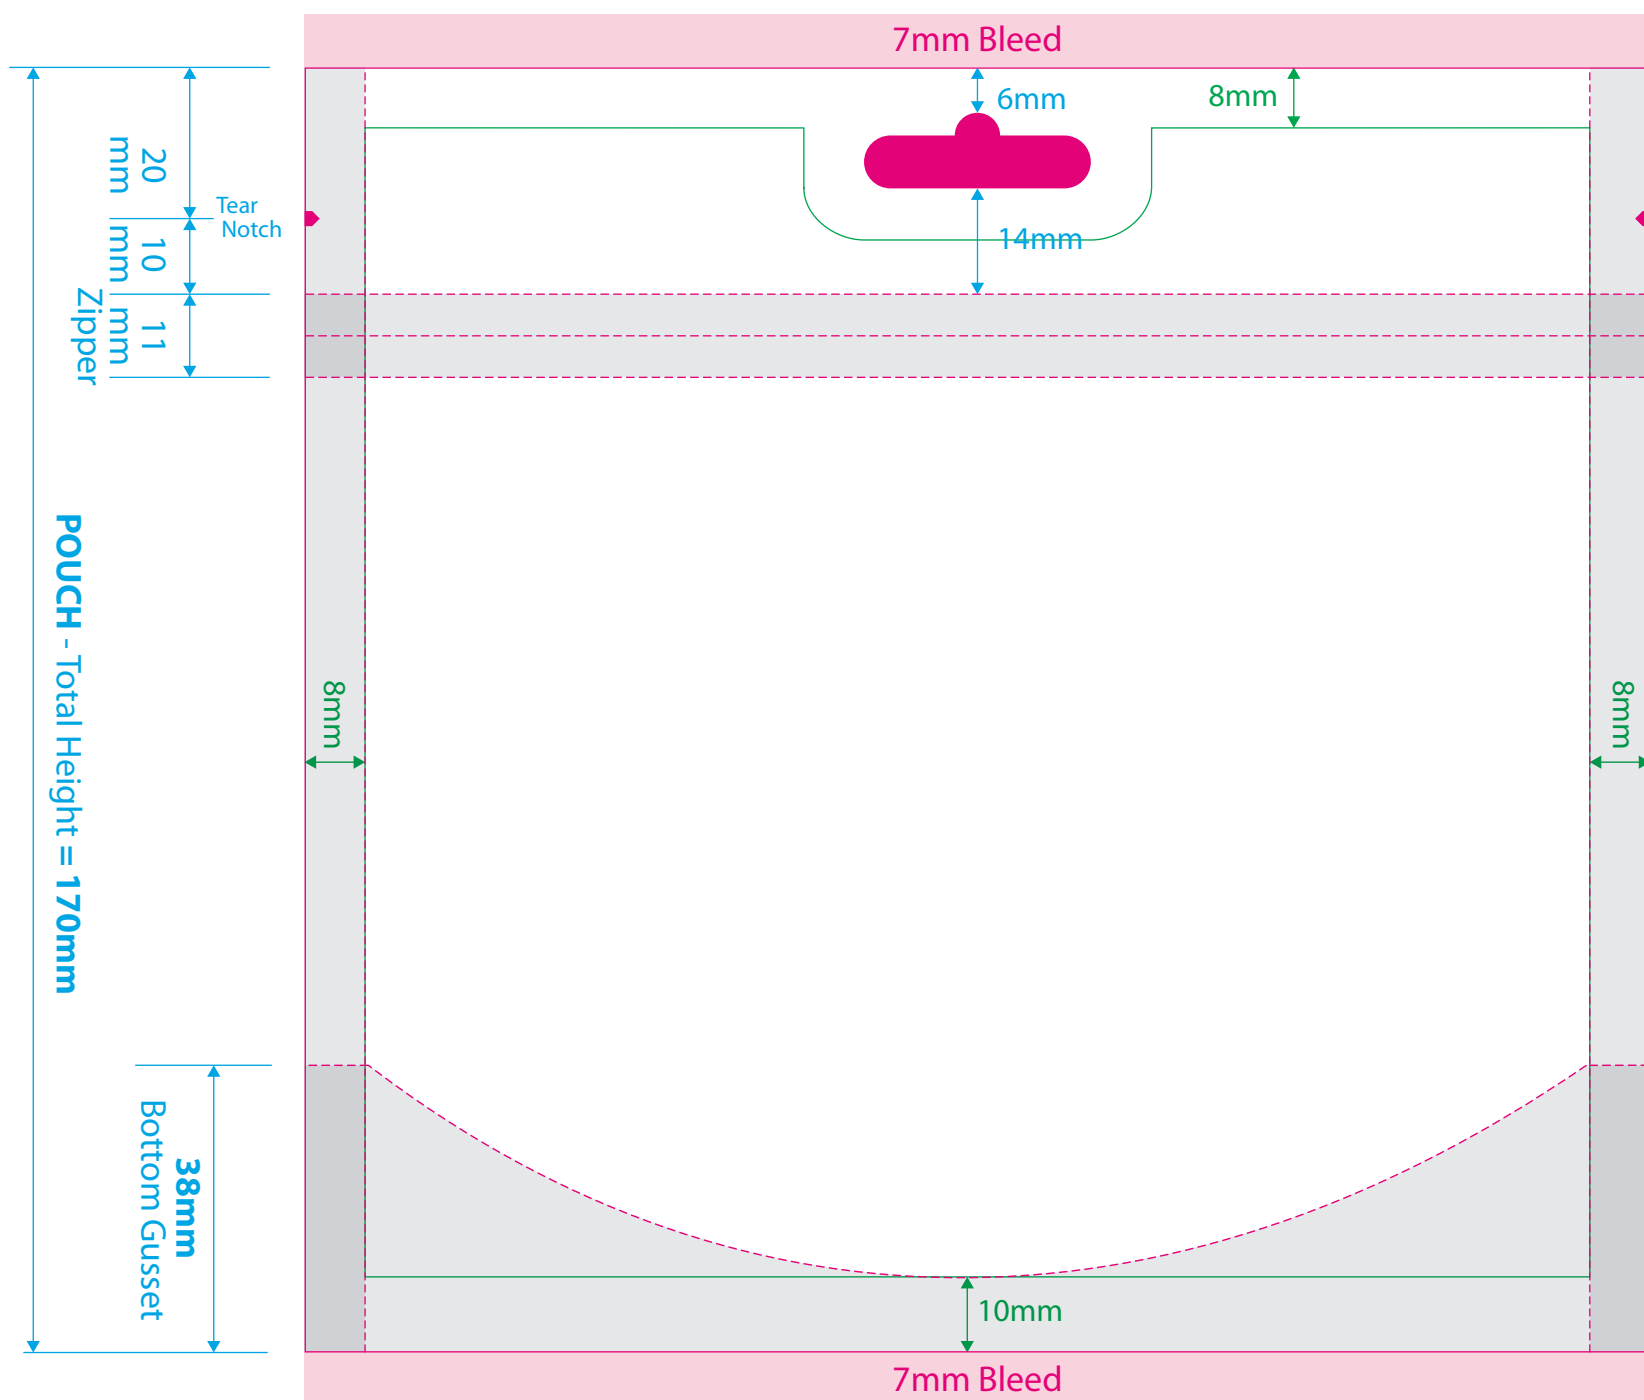

## 200G OPTI Stand Up Pouch with Zipper & Euro Slot

	WIDTH	HEIGHT	GUSSET	TYPE	SEAL	HANGER
MM	178	170	76	INSERTED	DOY	EURO SLOT
INCH	7	6.69	2.99			

- Dimensions
- Dieline (Trim)
- Bleed
- Seal Areas
- Copy Safety

### FRONT

ARTWORK / POUCH - Total Width = 178mm

COPY SAFETY  
 KEEP ALL TEXT  
 AND LOGOS  
 INSIDE THIS AREA

ARTWORK - Total Height = 184mm

### BACK

ARTWORK / POUCH - Total Width = 178mm

POUCH - Total Height = 170mm

38mm  
Bottom Gusset