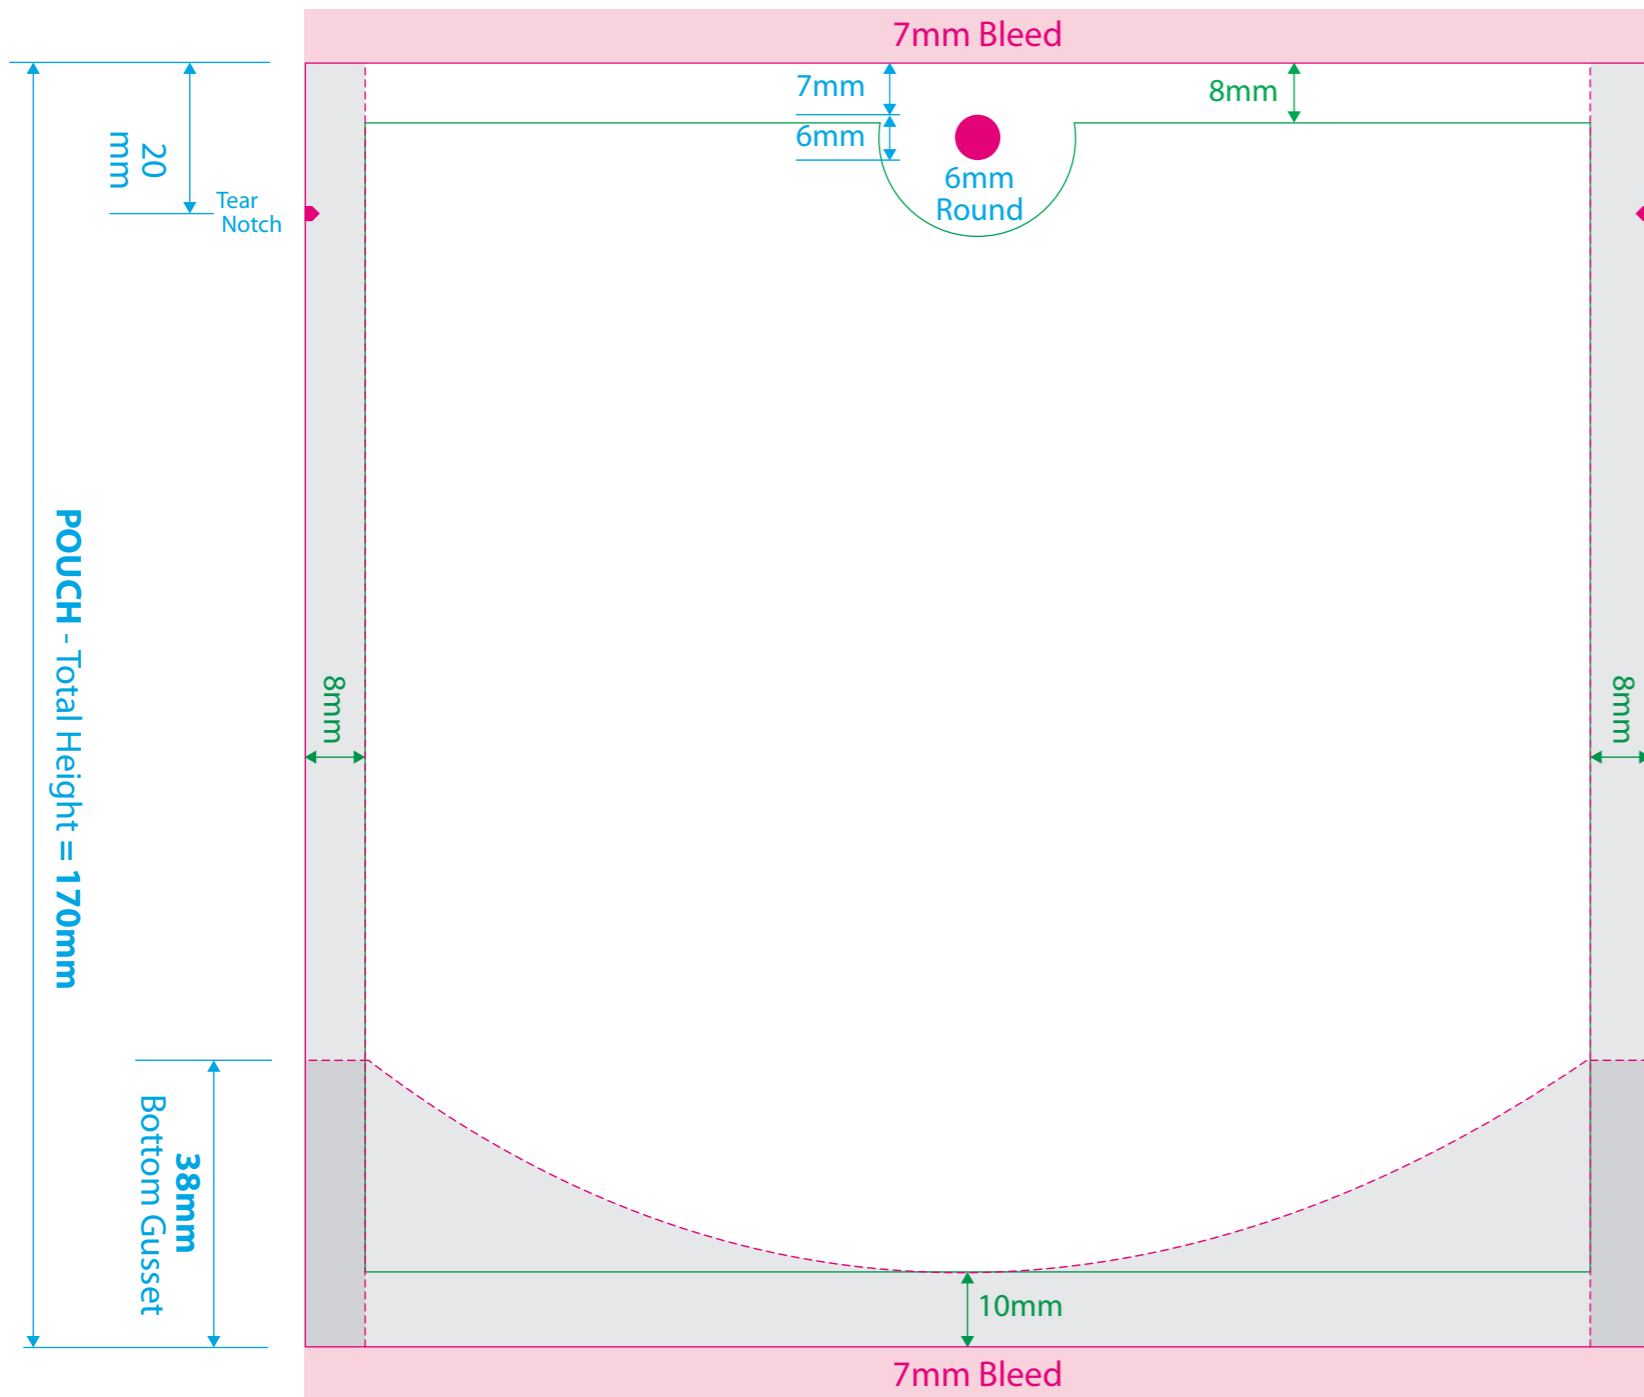

### 200G OPTI Stand Up Pouch with Round Hang Hole - No Zipper

	WIDTH	HEIGHT	GUSSET	TYPE	SEAL	HANGER
MM	178	170	76	INSERTED	DOY	RHH
INCH	7	6.69	2.99			

- Dimensions
- Dieline (Trim)
- Bleed
- Seal Areas
- Copy Safety

## FRONT

ARTWORK / POUCH - Total Width = 178mm

## BACK

ARTWORK / POUCH - Total Width = 178mm

COPY SAFETY  
 KEEP ALL TEXT  
 AND LOGOS  
 INSIDE THIS AREA

ARTWORK - Total Height = 184mm

POUCH - Total Height = 170mm

POUCH - Total Height = 170mm

38mm  
Bottom Gusset

38mm  
Bottom Gusset