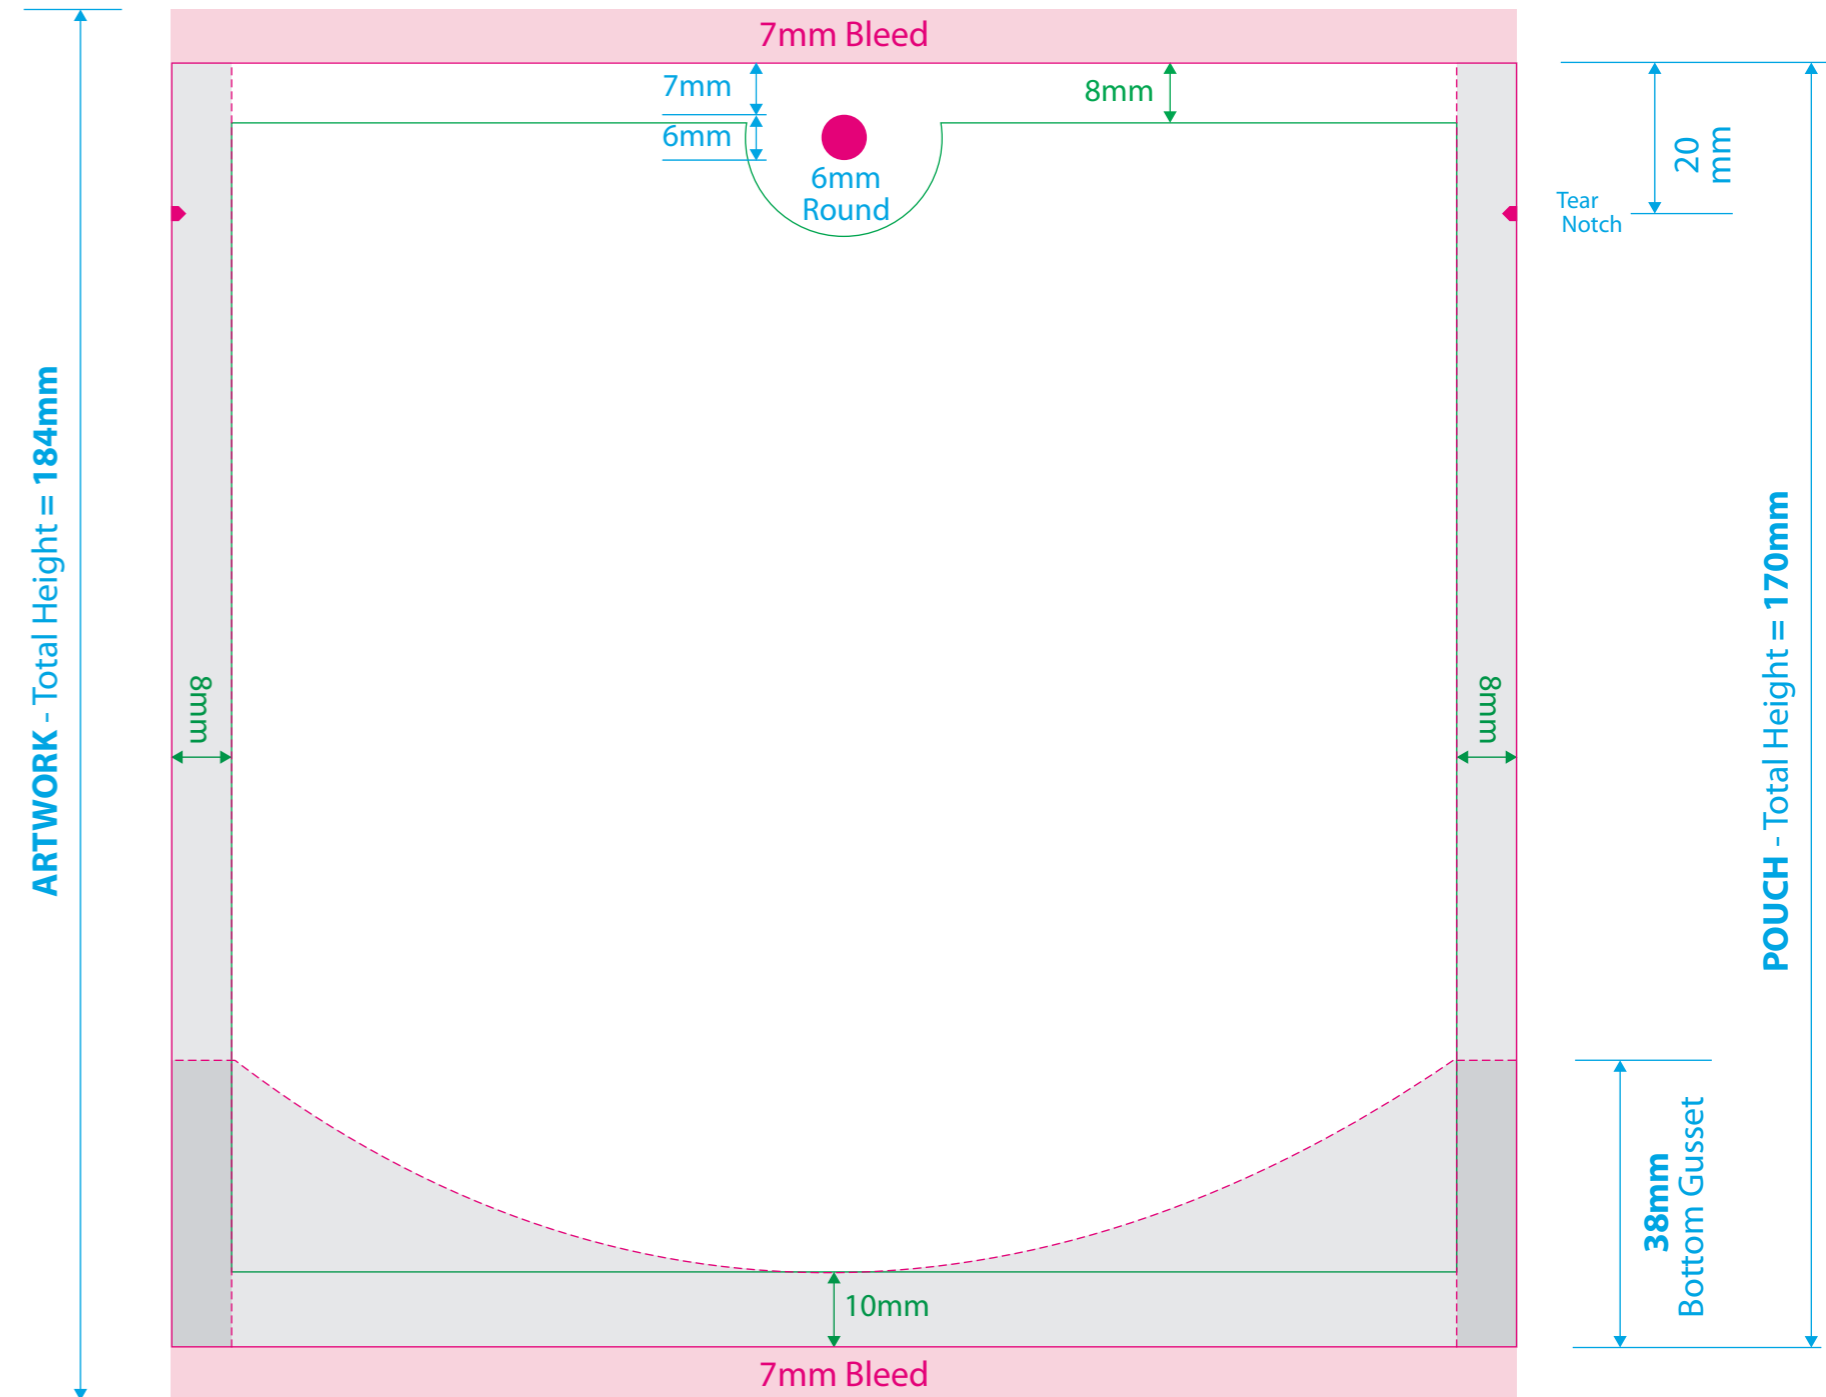

### 200G OPTI Stand Up Pouch with Round Hang Hole - No Zipper

	WIDTH	HEIGHT	GUSSET	TYPE	SEAL	HANGER
MM	178	170	76	INSERTED	DOY	RHH
INCH	7	6.69	2.99			

- Dimensions
- Dieline (Trim)
- Bleed
- Seal Areas
- Copy Safety

## FRONT

ARTWORK / POUCH - Total Width = 178mm

## BACK

ARTWORK / POUCH - Total Width = 178mm

COPY SAFETY  
 KEEP ALL TEXT  
 AND LOGOS  
 INSIDE THIS AREA

ARTWORK - Total Height = 184mm

POUCH - Total Height = 170mm

POUCH - Total Height = 170mm

38mm  
Bottom Gusset

38mm  
Bottom Gusset