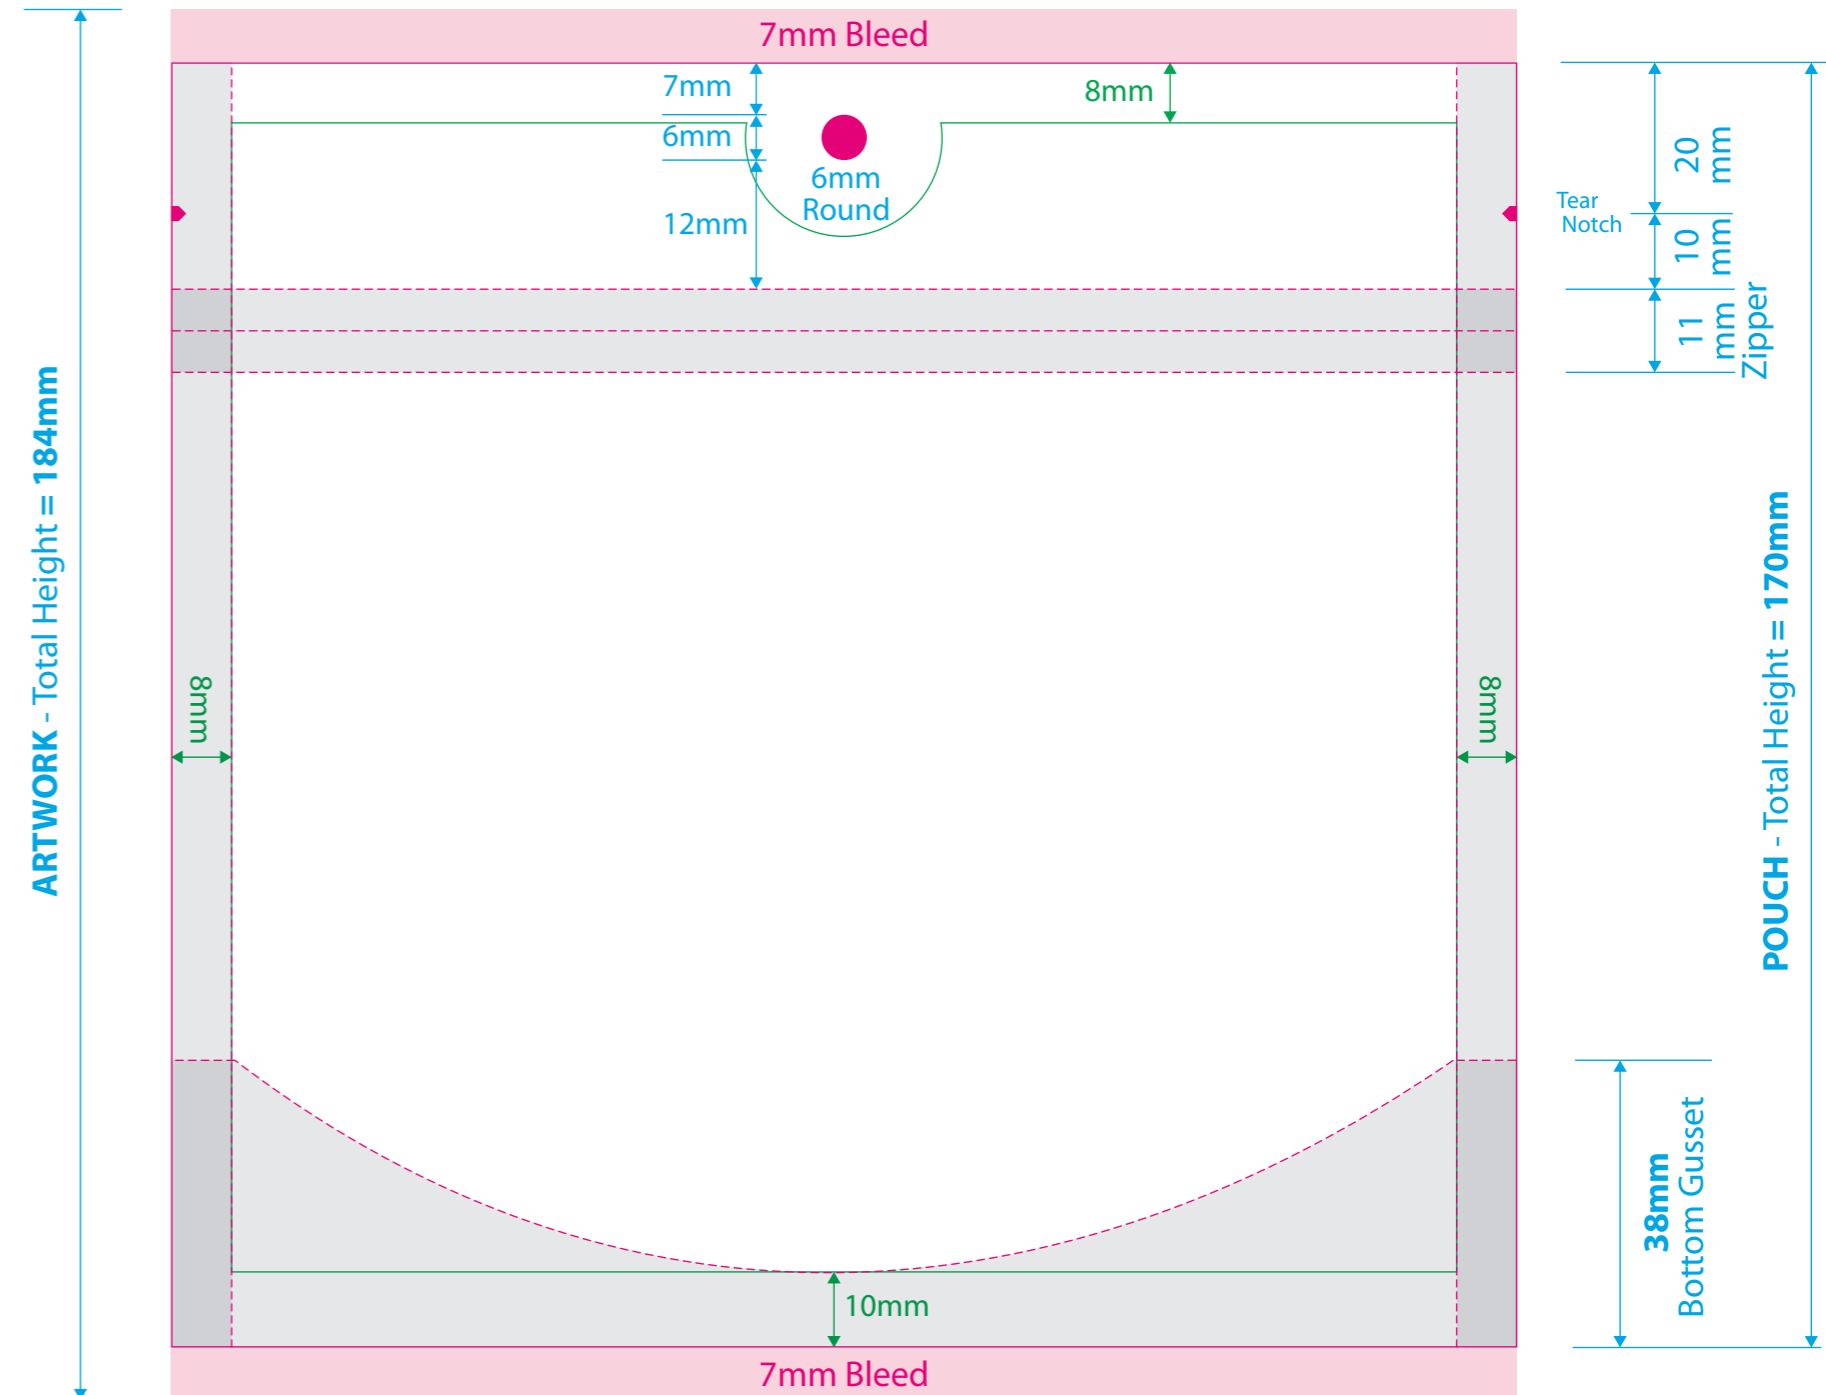

T: 905-336-7875
 F: 905-315-7703
 E: Info@rootree.ca

200G OPTI Stand Up Pouch with Zipper & Round Hang Hole

	WIDTH	HEIGHT	GUSSET	TYPE	SEAL	HANGER
MM	178	170	76	INSERTED	DOY	RHH
INCH	7	6.69	2.99			

- Dimensions
- Dieline (Trim)
- Bleed
- Seal Areas
- Copy Safety

FRONT

ARTWORK / POUCH - Total Width = 178mm

BACK

ARTWORK / POUCH - Total Width = 178mm

COPY SAFETY
 KEEP ALL TEXT
 AND LOGOS
 INSIDE THIS AREA

ARTWORK - Total Height = 184mm

POUCH - Total Height = 170mm