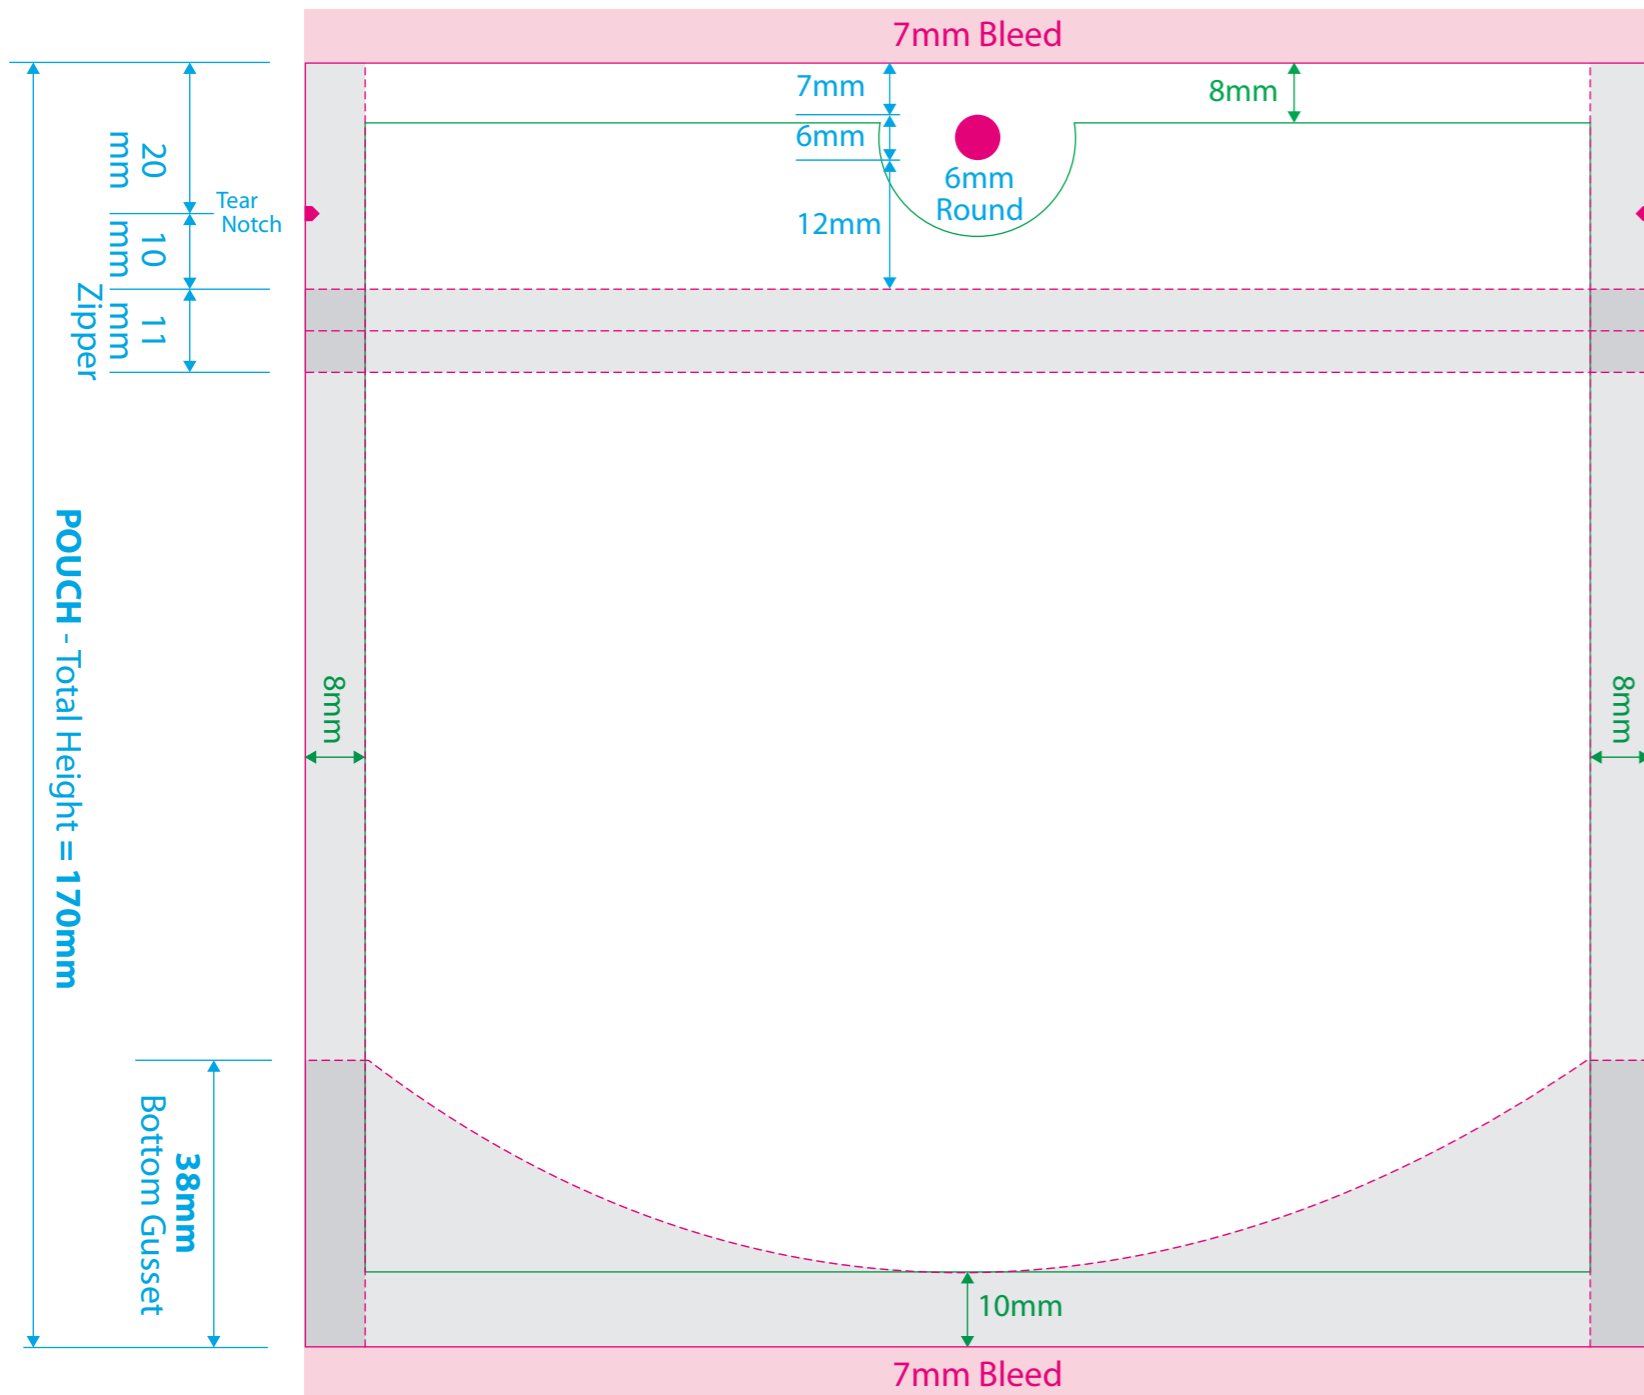

T: 905-336-7875
 F: 905-315-7703
 E: Info@rootree.ca

200G OPTI Stand Up Pouch with Zipper & Round Hang Hole

	WIDTH	HEIGHT	GUSSET	TYPE	SEAL	HANGER
MM	178	170	76	INSERTED	DOY	RHH
INCH	7	6.69	2.99			

- Dimensions
- Dieline (Trim)
- Bleed
- Seal Areas
- Copy Safety

FRONT

ARTWORK / POUCH - Total Width = 178mm

BACK

ARTWORK / POUCH - Total Width = 178mm

COPY SAFETY
 KEEP ALL TEXT
 AND LOGOS
 INSIDE THIS AREA

ARTWORK - Total Height = 184mm

POUCH - Total Height = 170mm