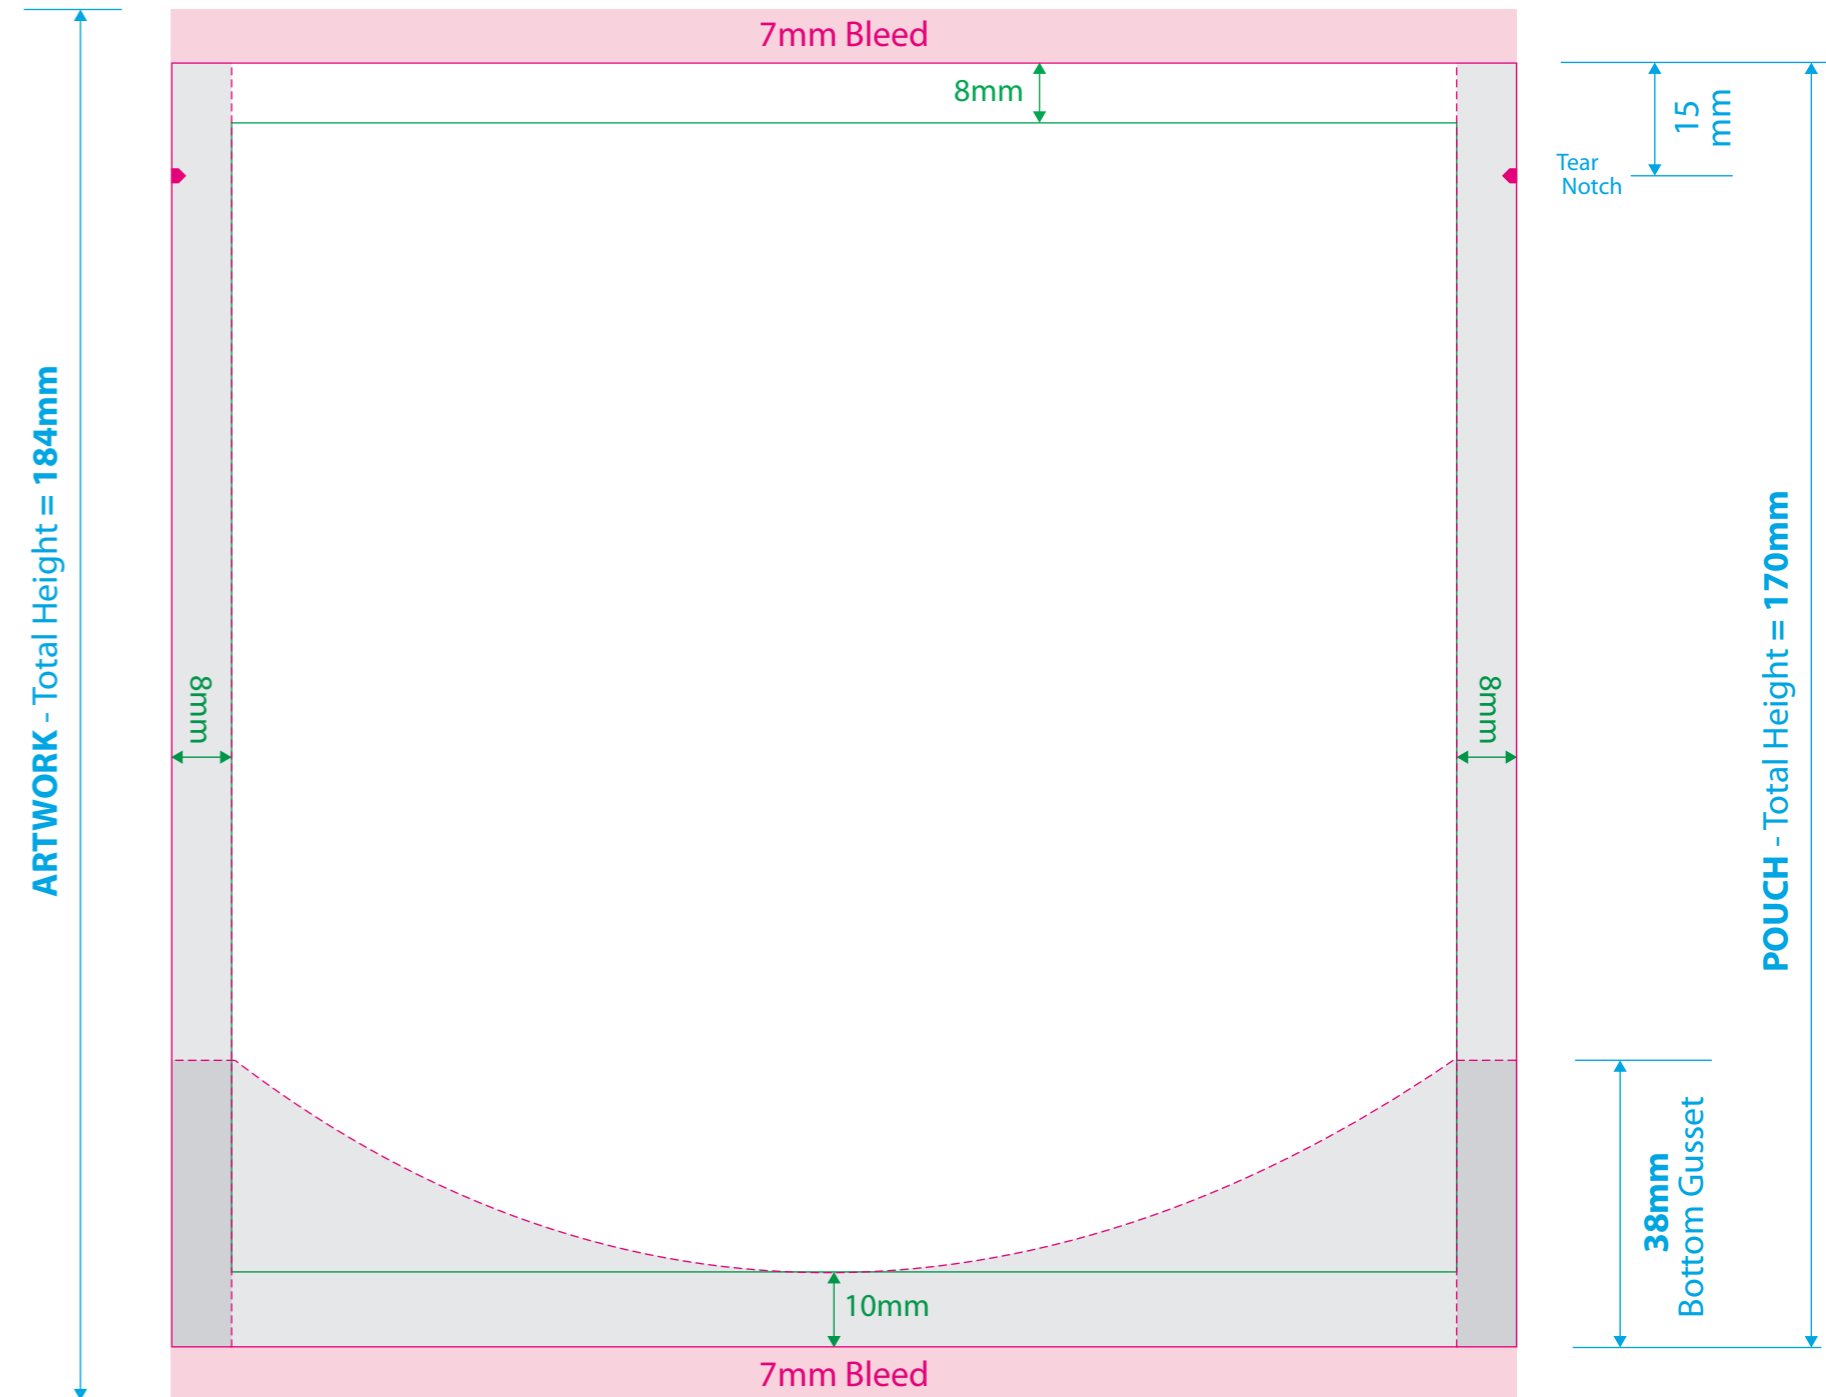

T: 905-336-7875
 F: 905-315-7703
 E: Info@rootree.ca

200G OPTI Stand Up Pouch - No Zipper

	WIDTH	HEIGHT	GUSSET	TYPE	SEAL	HANGER
MM	178	170	76	INSERTED	DOY	NONE
INCH	7	6.69	2.99			

- Dimensions
- Dieline (Trim)
- Bleed
- Seal Areas
- Copy Safety

FRONT

ARTWORK / POUCH - Total Width = 178mm

BACK

ARTWORK / POUCH - Total Width = 178mm

COPY SAFETY
 KEEP ALL TEXT
 AND LOGOS
 INSIDE THIS AREA

ARTWORK - Total Height = 184mm

POUCH - Total Height = 170mm