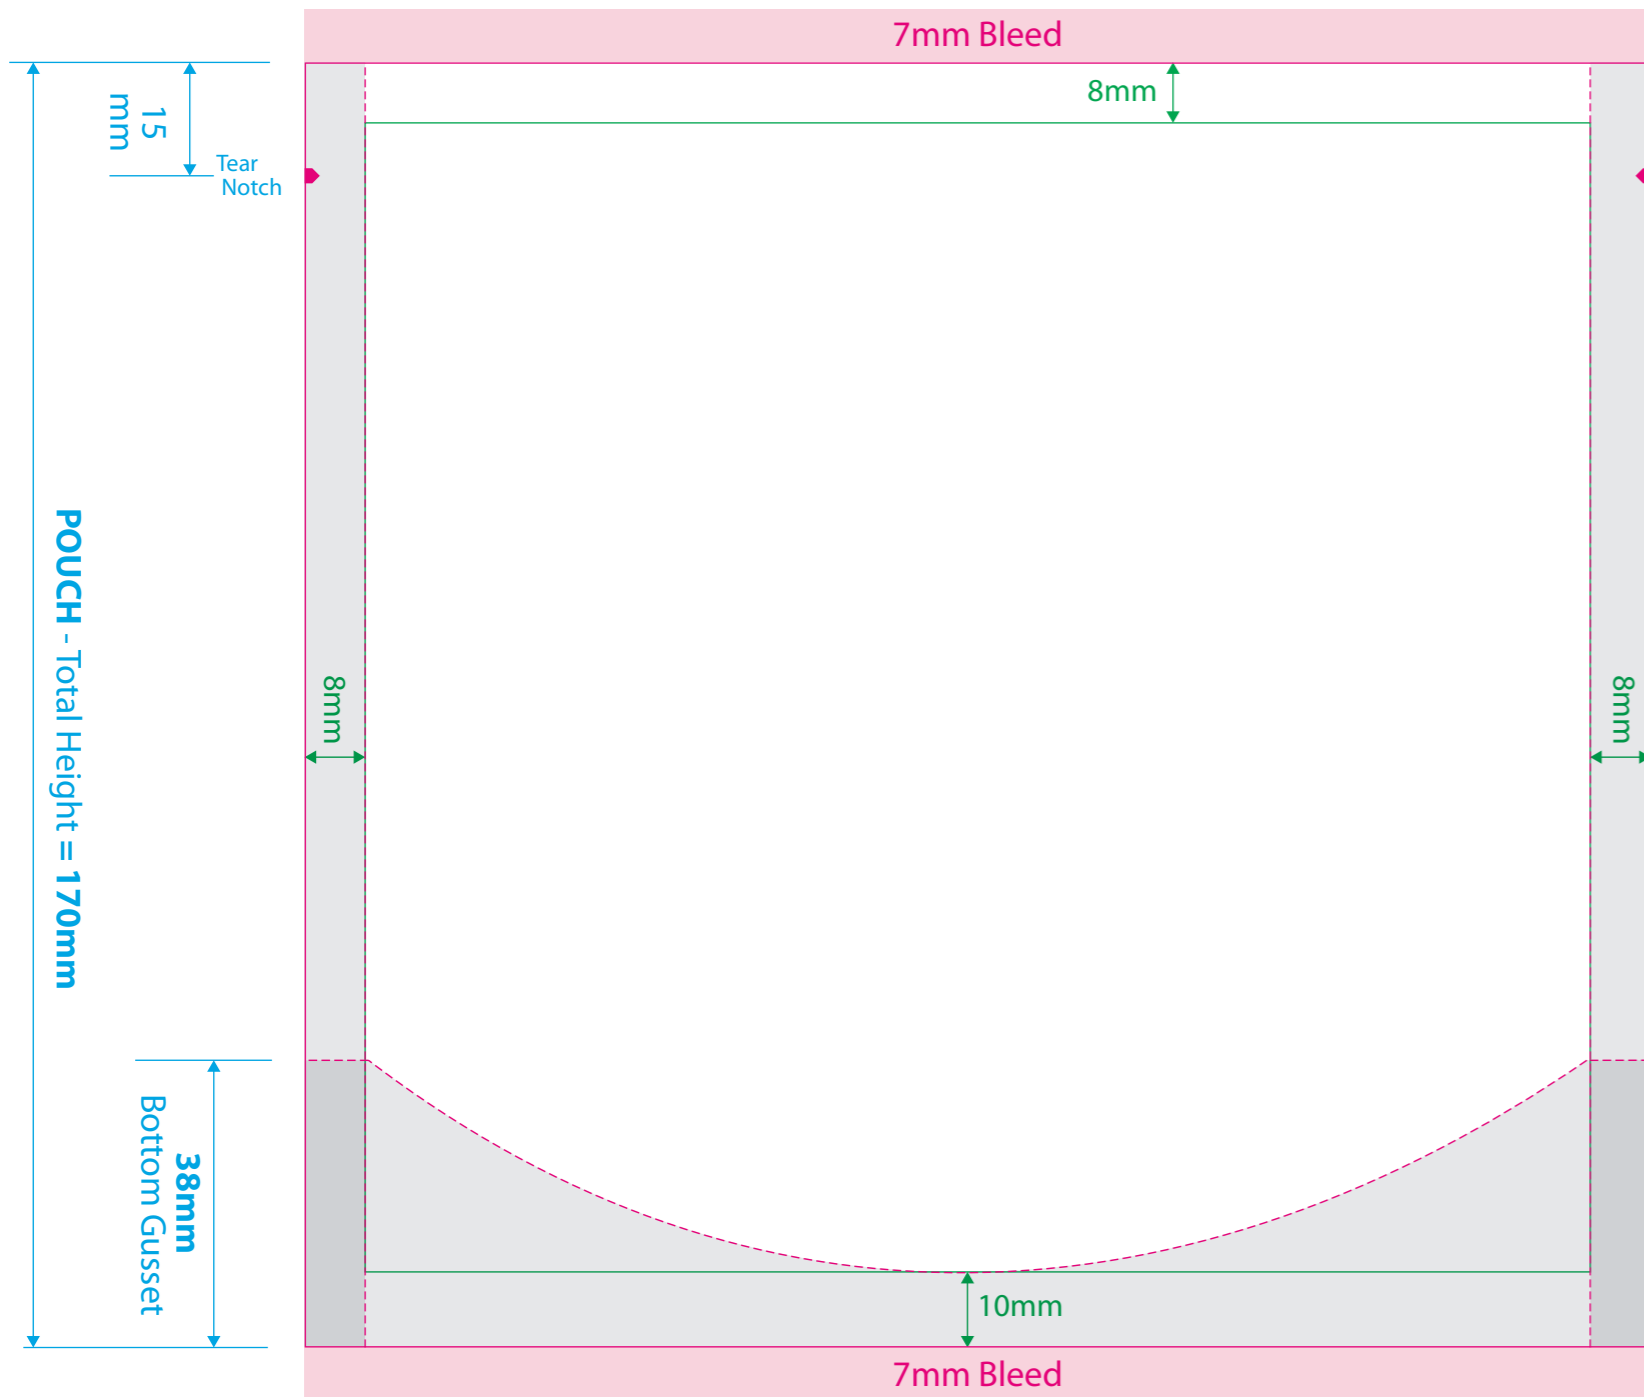

T: 905-336-7875
 F: 905-315-7703
 E: Info@rootree.ca

200G OPTI Stand Up Pouch - No Zipper

	WIDTH	HEIGHT	GUSSET	TYPE	SEAL	HANGER
MM	178	170	76	INSERTED	DOY	NONE
INCH	7	6.69	2.99			

- Dimensions
- Dieline (Trim)
- Bleed
- Seal Areas
- Copy Safety

FRONT

ARTWORK / POUCH - Total Width = 178mm

BACK

ARTWORK / POUCH - Total Width = 178mm

COPY SAFETY
 KEEP ALL TEXT
 AND LOGOS
 INSIDE THIS AREA

ARTWORK - Total Height = 184mm

POUCH - Total Height = 170mm