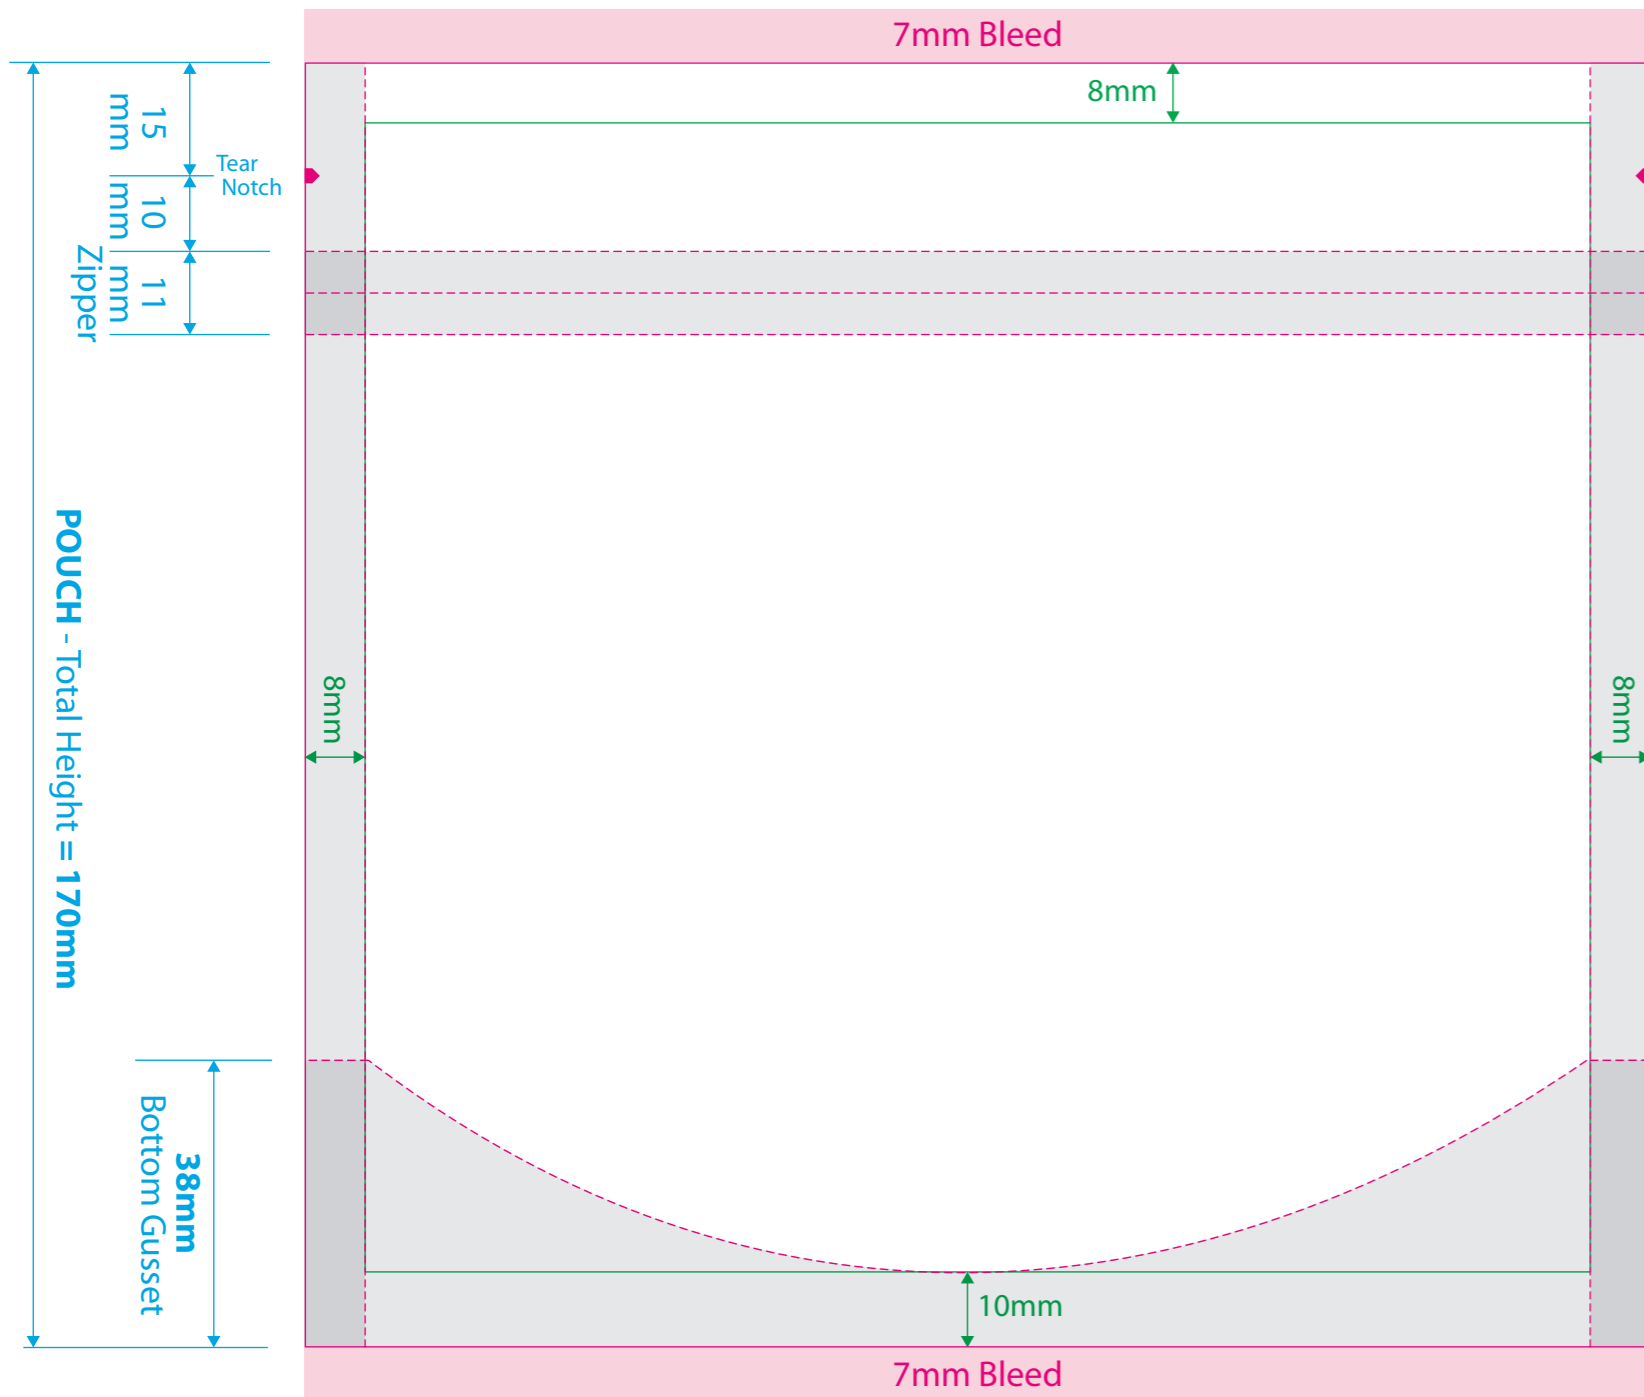

## 200G OPTI Stand Up Pouch with Zip

	WIDTH	HEIGHT	GUSSET	TYPE	SEAL	HANGER
MM	178	170	76	INSERTED	DOY	NONE
INCH	7	6.69	2.99			

- Dimensions
- Dieline (Trim)
- Bleed
- Seal Areas
- Copy Safety

### FRONT

ARTWORK / POUCH - Total Width = 178mm

### BACK

ARTWORK / POUCH - Total Width = 178mm

COPY SAFETY  
 KEEP ALL TEXT  
 AND LOGOS  
 INSIDE THIS AREA

ARTWORK - Total Height = 184mm

POUCH - Total Height = 170mm