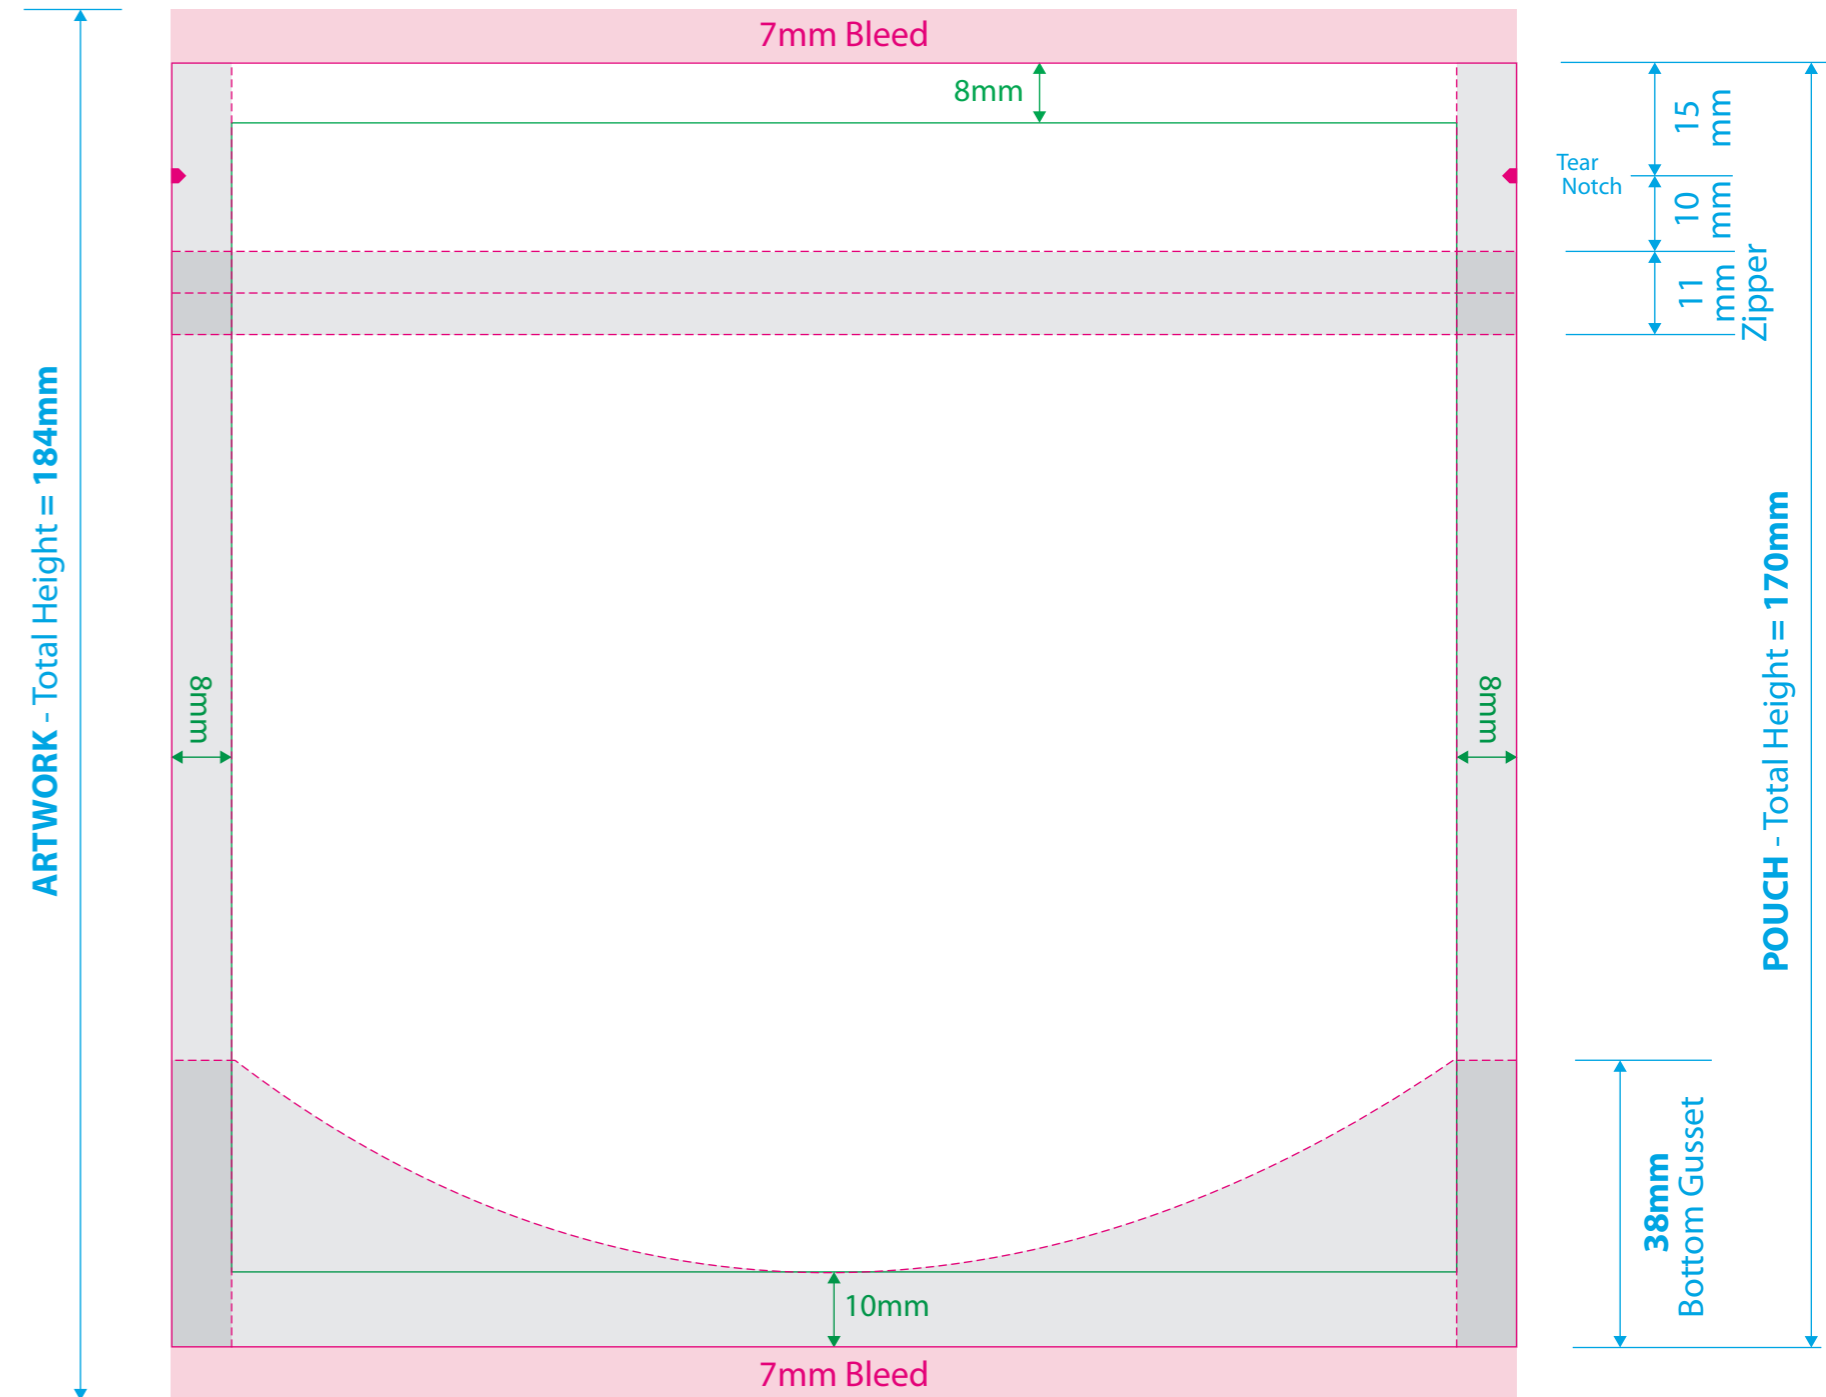

## 200G OPTI Stand Up Pouch with Zip

	WIDTH	HEIGHT	GUSSET	TYPE	SEAL	HANGER
MM	178	170	76	INSERTED	DOY	NONE
INCH	7	6.69	2.99			

- Dimensions
- Dieline (Trim)
- Bleed
- Seal Areas
- Copy Safety

### FRONT

ARTWORK / POUCH - Total Width = 178mm

### BACK

ARTWORK / POUCH - Total Width = 178mm

COPY SAFETY  
 KEEP ALL TEXT  
 AND LOGOS  
 INSIDE THIS AREA

ARTWORK - Total Height = 184mm

POUCH - Total Height = 170mm