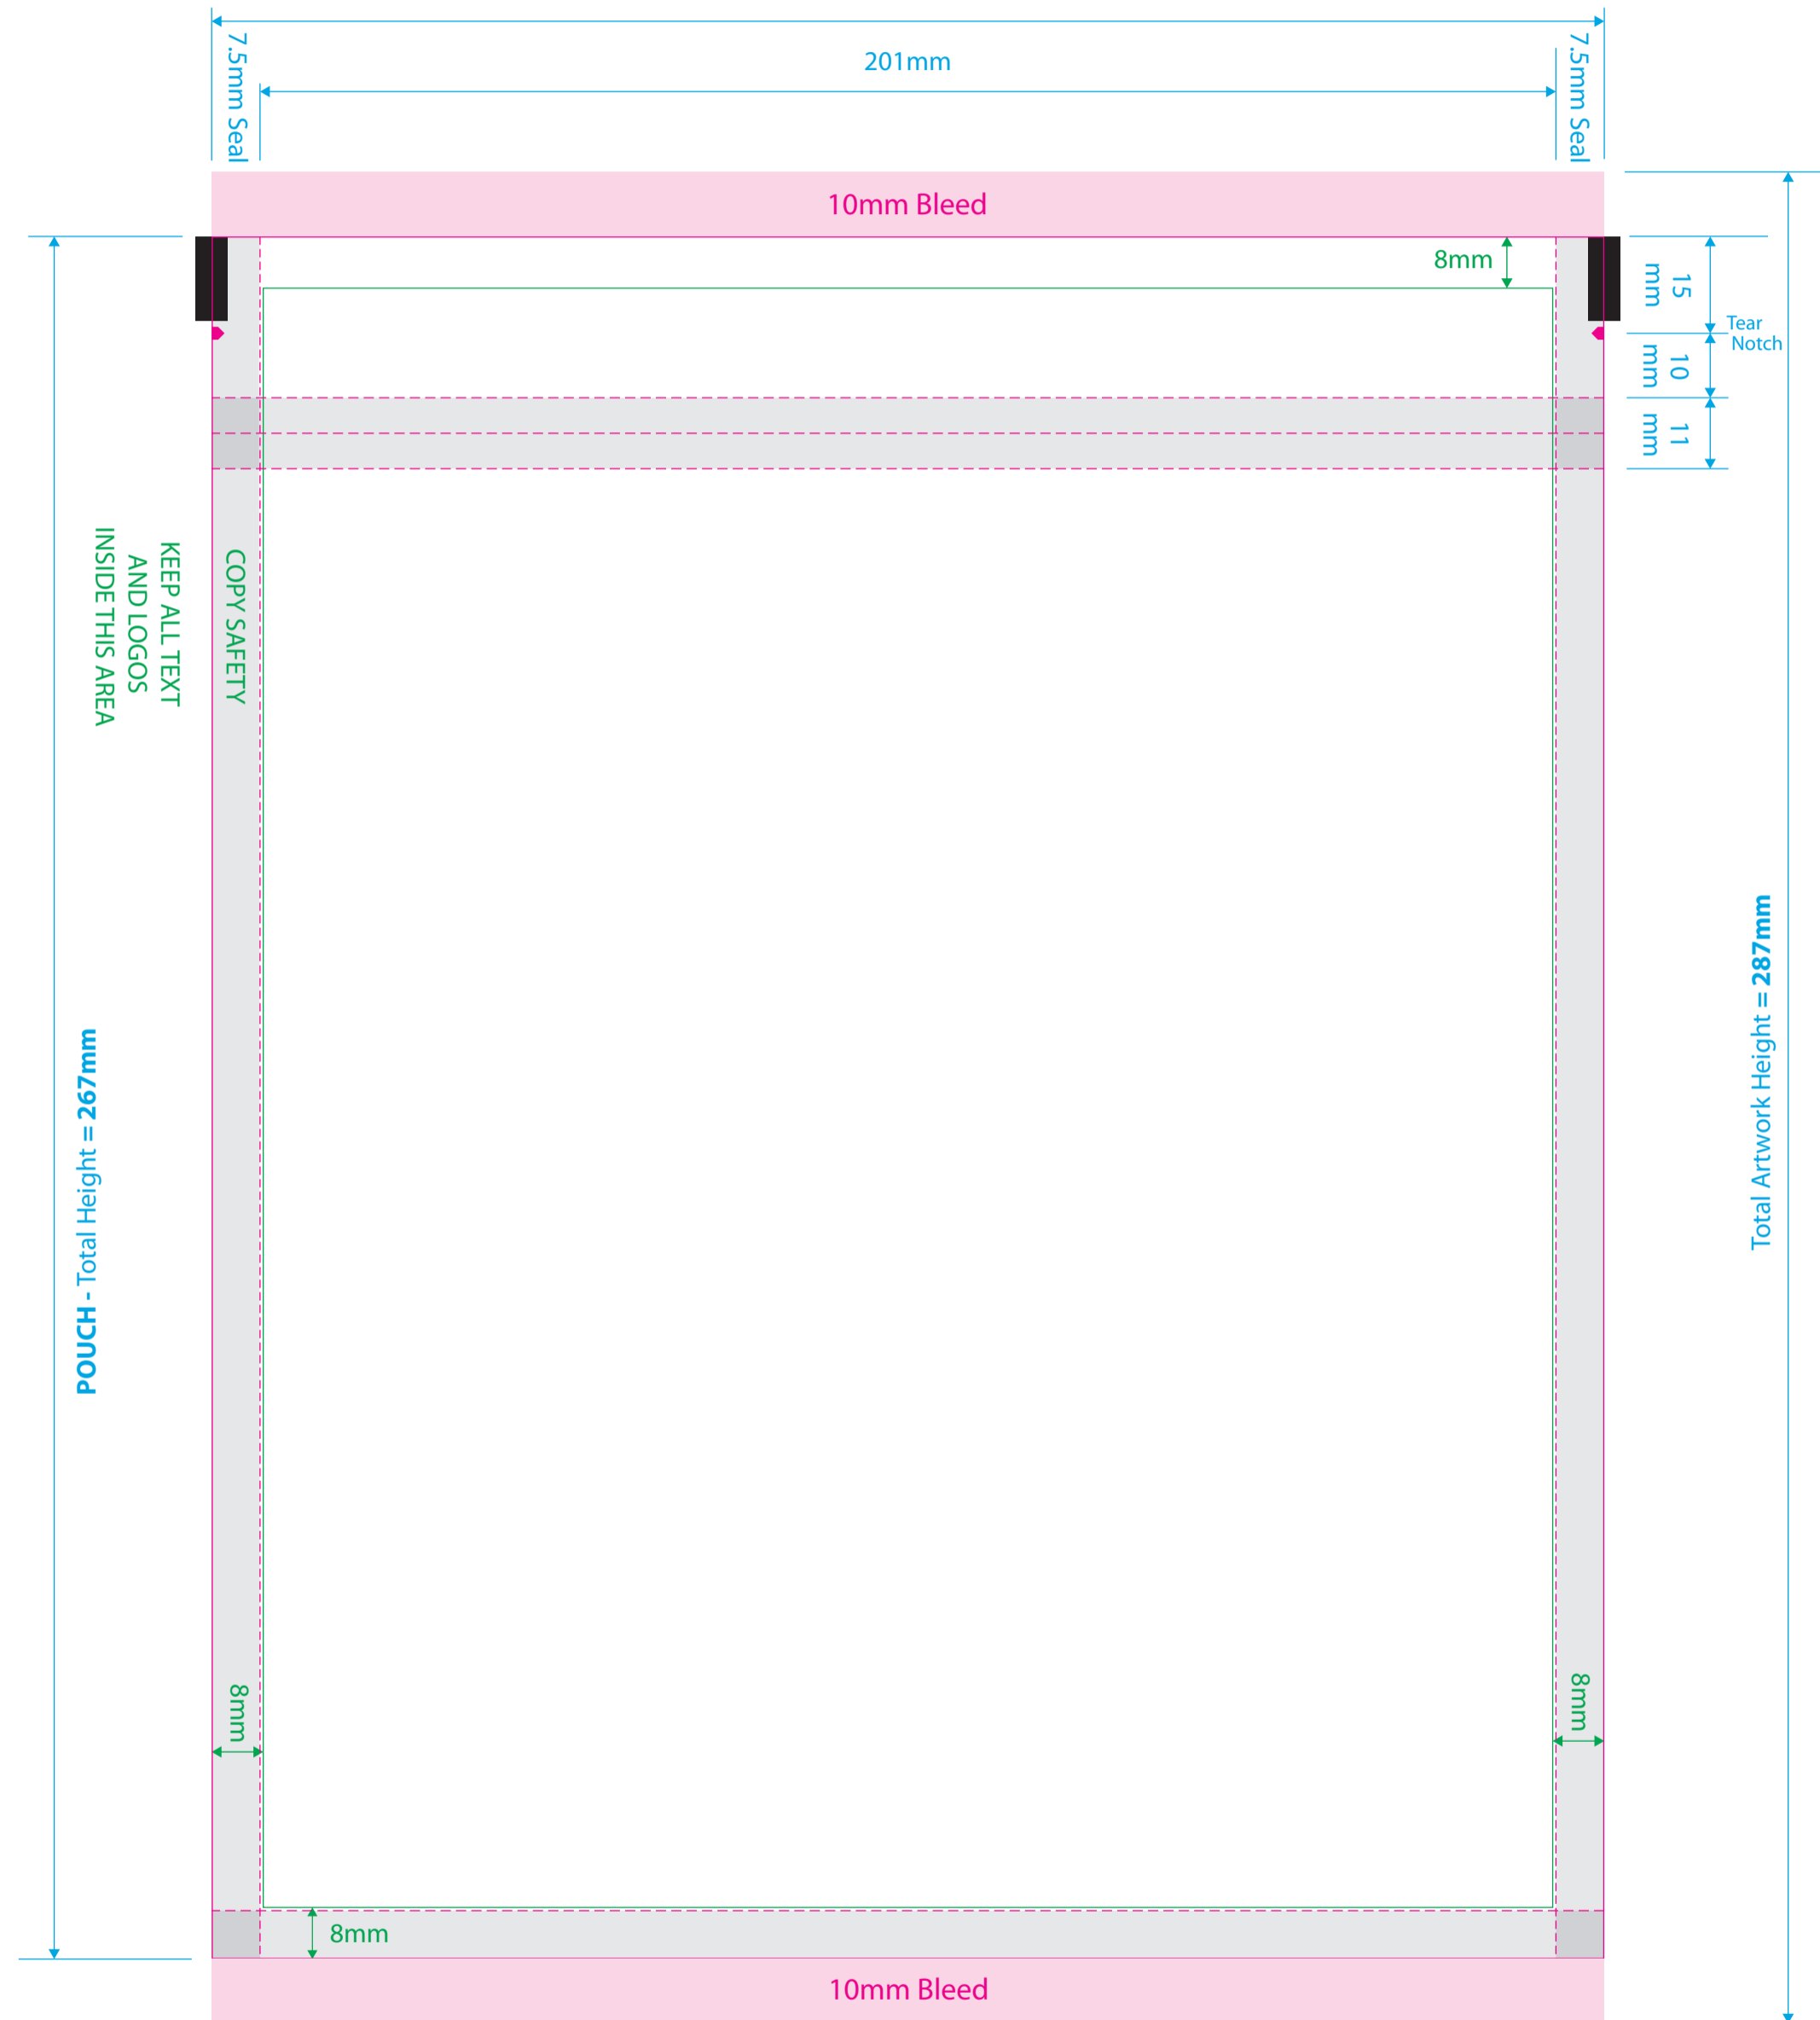

T: 905-336-7875
F: 905-315-7703
E: Info@rootree.ca

CUSTOM 3 SIDE SEAL - Zip

	WIDTH	HEIGHT	GUSSET	TYPE	SEAL	HANGER
MM	216	267	0	FOLD	3 SIDE	NONE
INCH	8.5	10.5	0			

- Dimensions
- Dieline (Trim)
- Bleed
- Seal Areas
- Copy Safety

FRONT

ARTWORK / POUCH - Total Width = 216mm

BACK

ARTWORK / POUCH - Total Width = 216mm