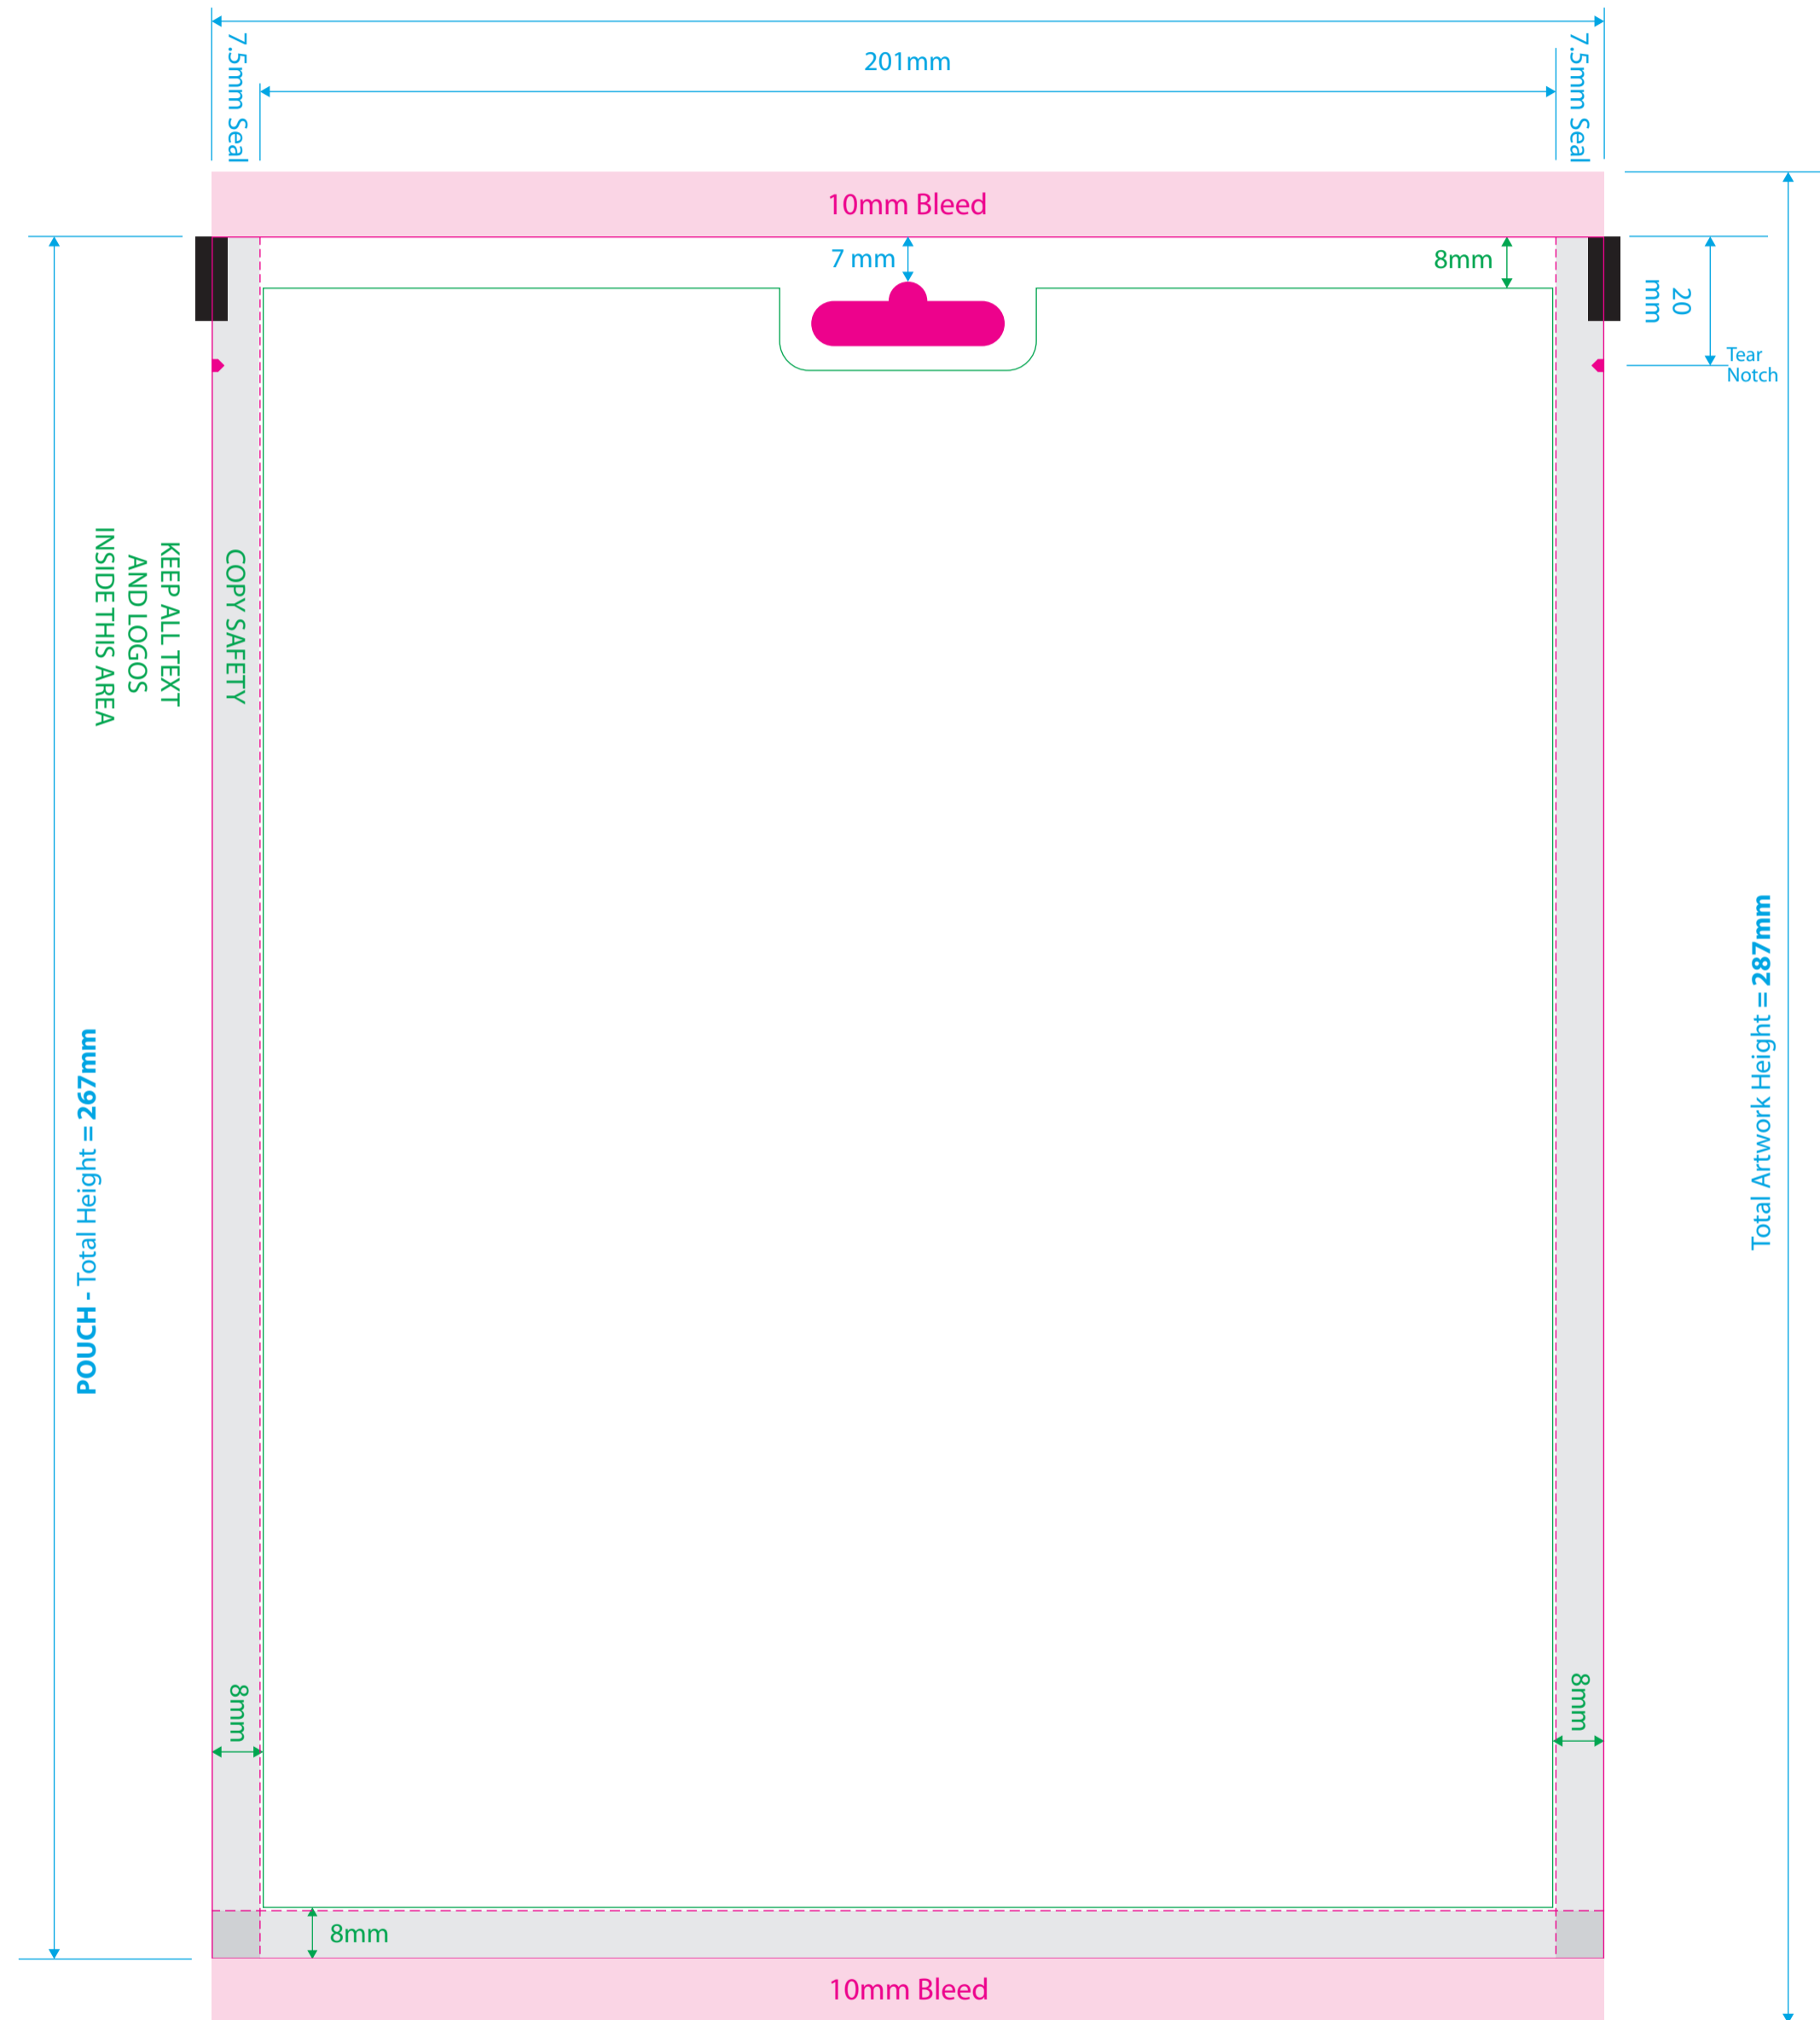

### CUSTOM 3 SIDE SEAL - NO Zip - EURO

	WIDTH	HEIGHT	GUSSET	TYPE	SEAL	HANGER
MM	216	267	0	FOLD	3 SIDE	EURO
INCH	8.5	10.5	0			

- Dimensions
- Dieline (Trim)
- Bleed
- Seal Areas
- Copy Safety

## FRONT

ARTWORK / POUCH - Total Width = 216mm

## BACK

ARTWORK / POUCH - Total Width = 216mm