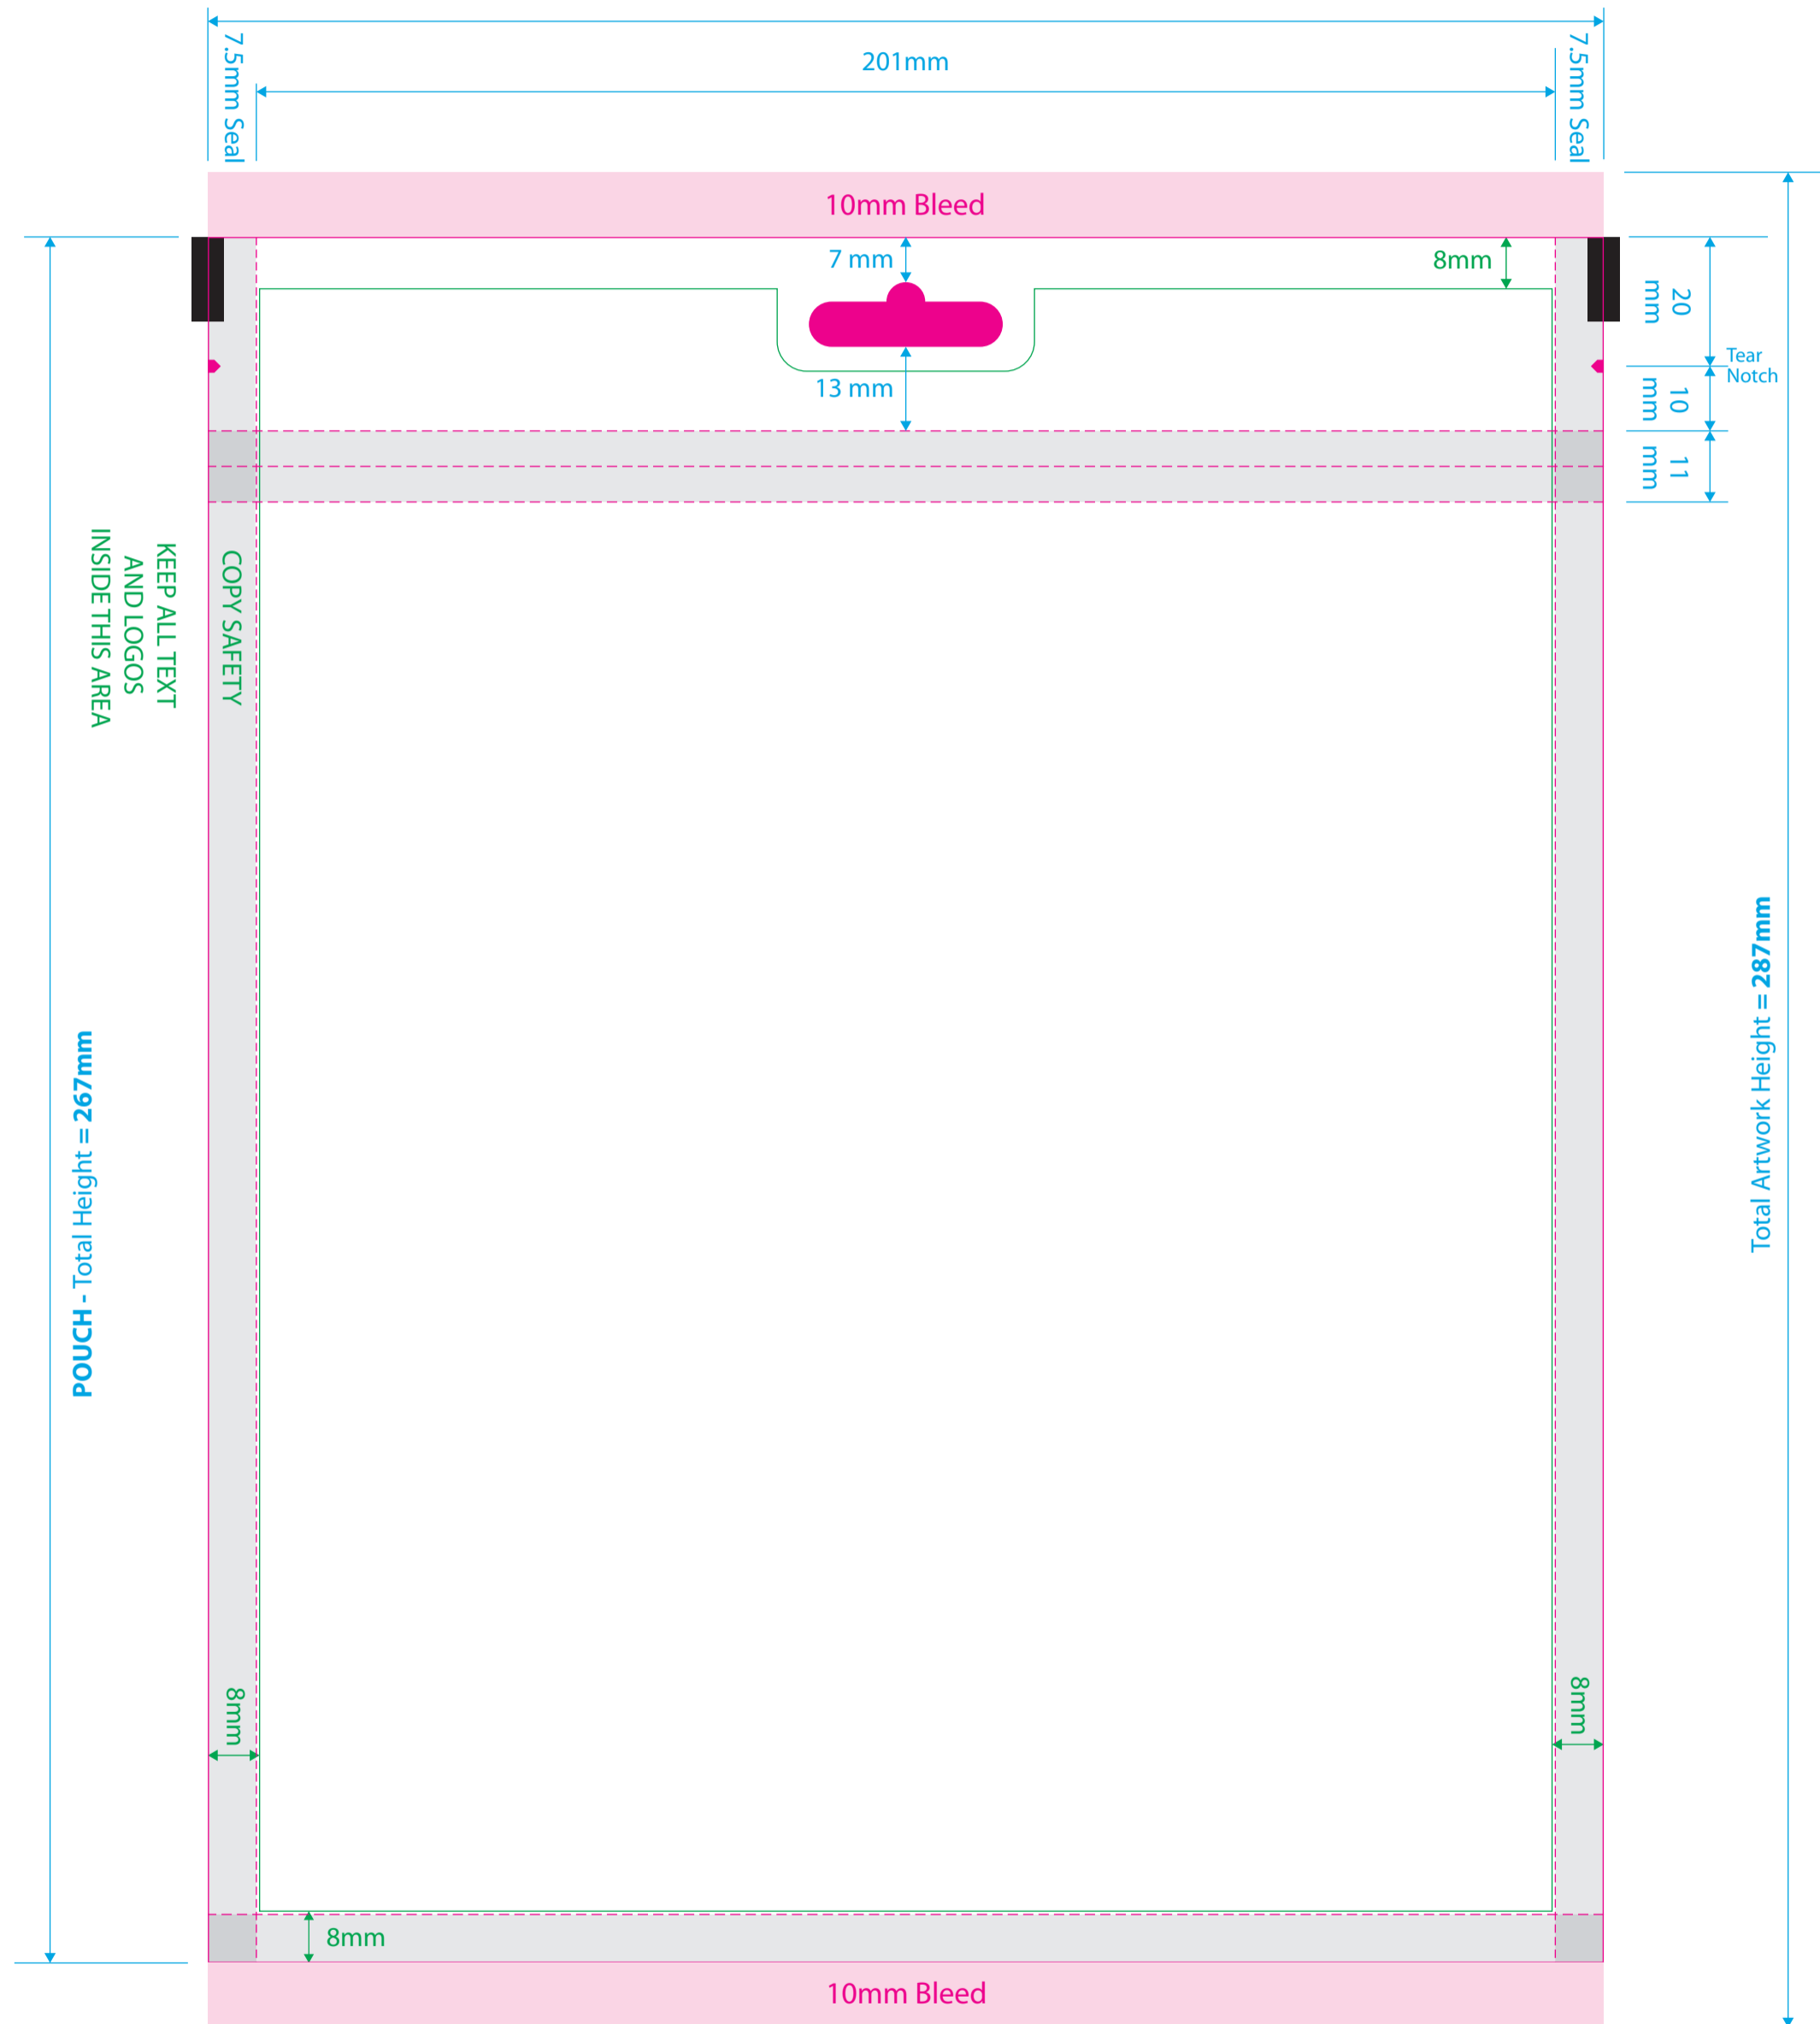

T: 905-336-7875
 F: 905-315-7703
 E: Info@rootree.ca

CUSTOM 3 SIDE SEAL - Zip - EURO

	WIDTH	HEIGHT	GUSSET	TYPE	SEAL	HANGER
MM	216	267	0	FOLD	3 SIDE	EURO
INCH	8.5	10.5	0			

- Dimensions
- Dieline (Trim)
- Bleed
- Seal Areas
- Copy Safety

FRONT

ARTWORK / POUCH - Total Width = 216mm

BACK

ARTWORK / POUCH - Total Width = 216mm