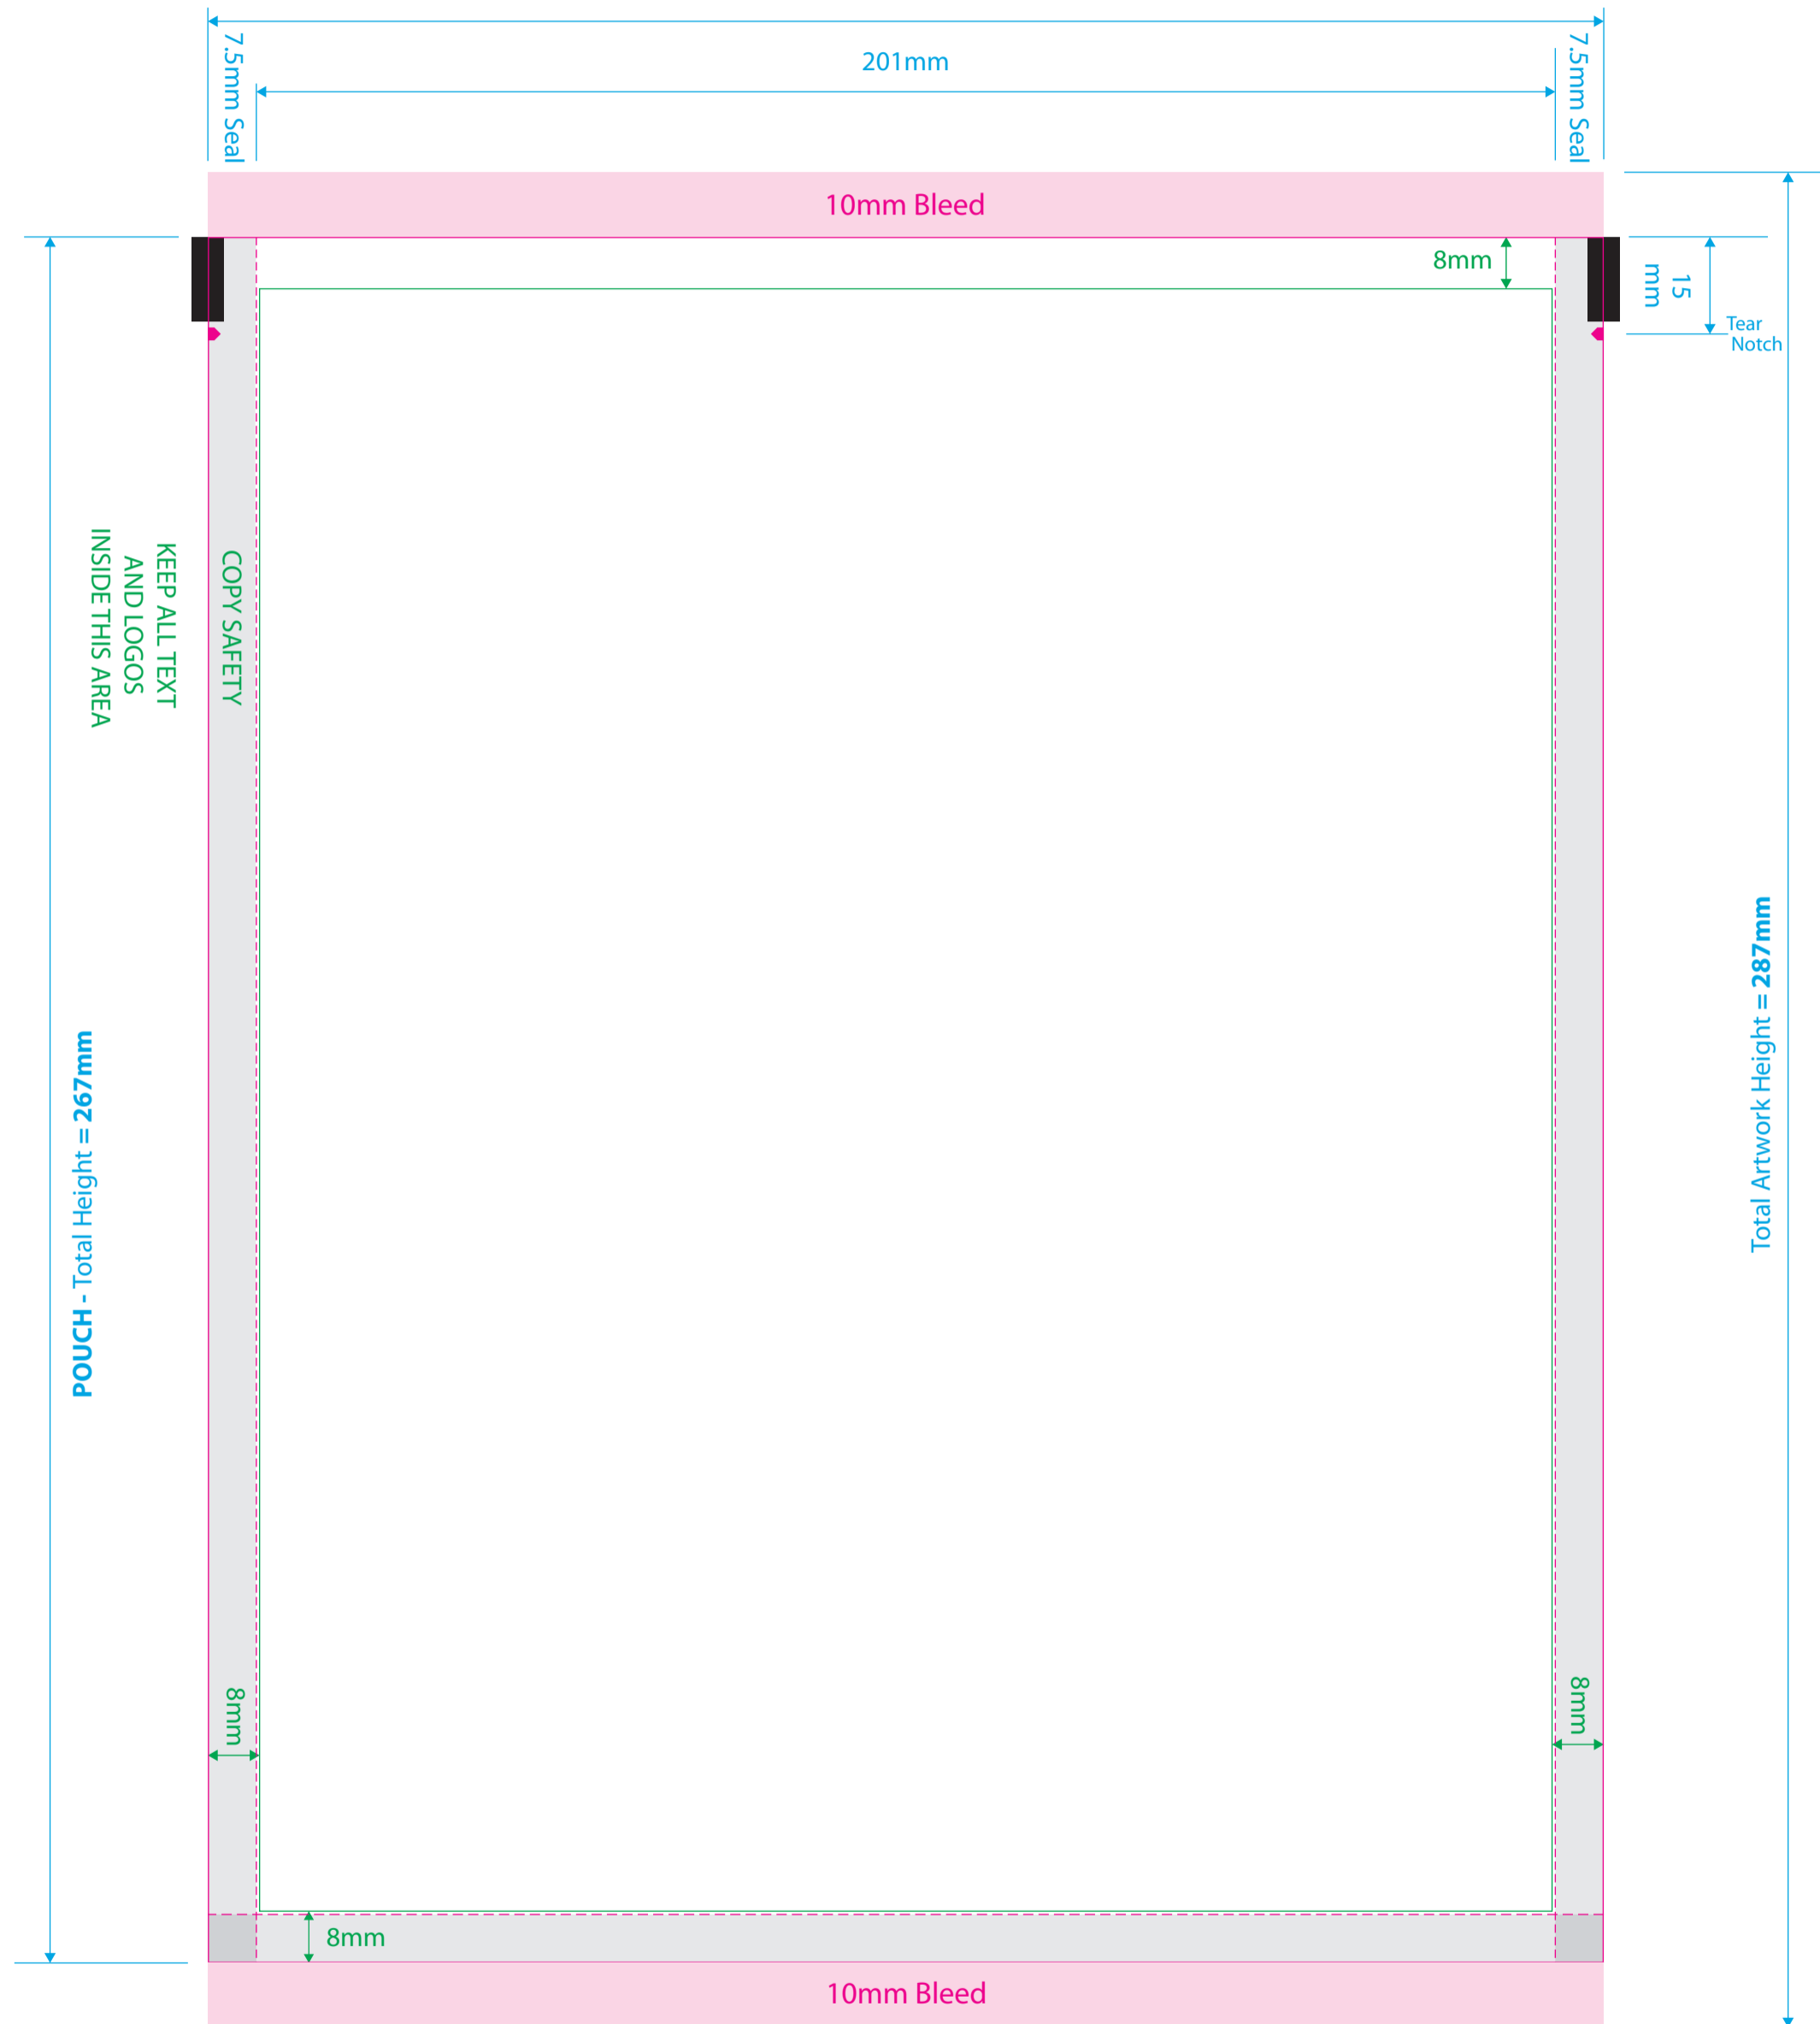

### CUSTOM 3 SIDE SEAL - NO Zip

	WIDTH	HEIGHT	GUSSET	TYPE	SEAL	HANGER
MM	216	267	0	FOLD	3 SIDE	NONE
INCH	8.5	10.5	0			

- Dimensions
- Dieline (Trim)
- Bleed
- Seal Areas
- Copy Safety

## FRONT

ARTWORK / POUCH - Total Width = 216mm

## BACK

ARTWORK / POUCH - Total Width = 216mm