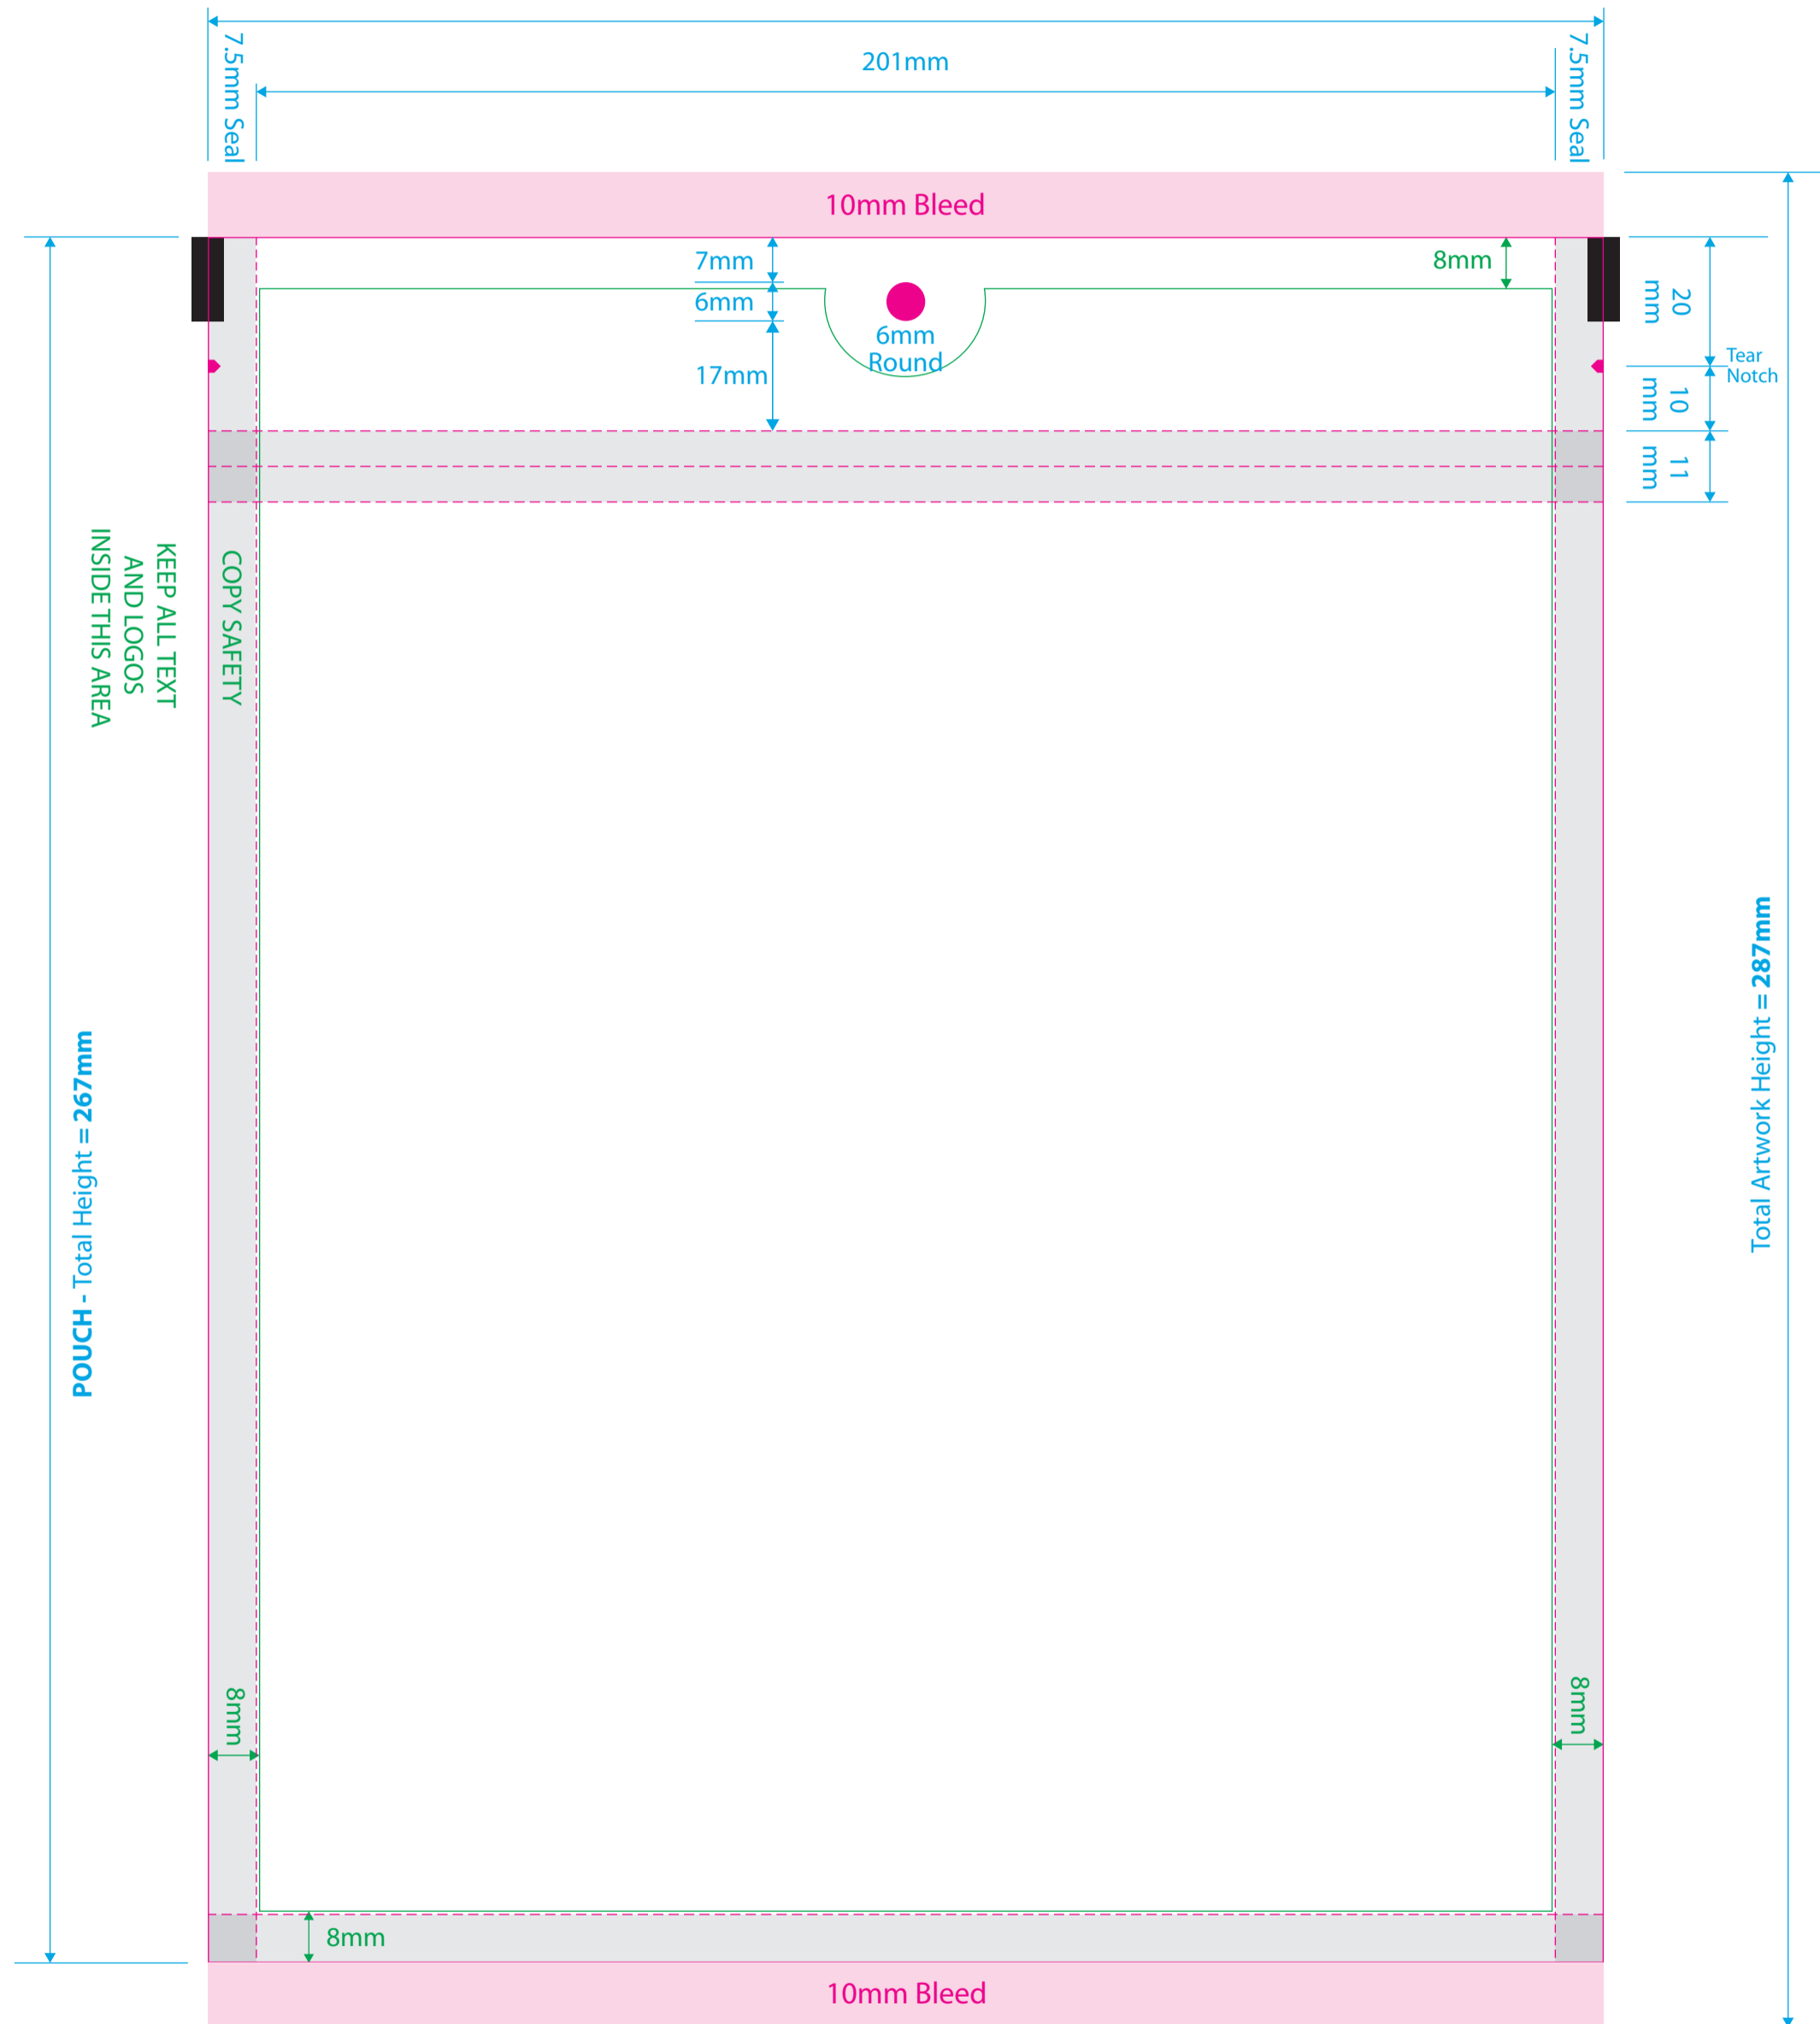

### CUSTOM 3 SIDE SEAL - Zip - RHH

	WIDTH	HEIGHT	GUSSET	TYPE	SEAL	HANGER
MM	216	267	0	FOLD	3 SIDE	RHH
INCH	8.5	10.5	0			

- Dimensions
- Dieline (Trim)
- Bleed
- Seal Areas
- Copy Safety

## FRONT

ARTWORK / POUCH - Total Width = 216mm

## BACK

ARTWORK / POUCH - Total Width = 216mm