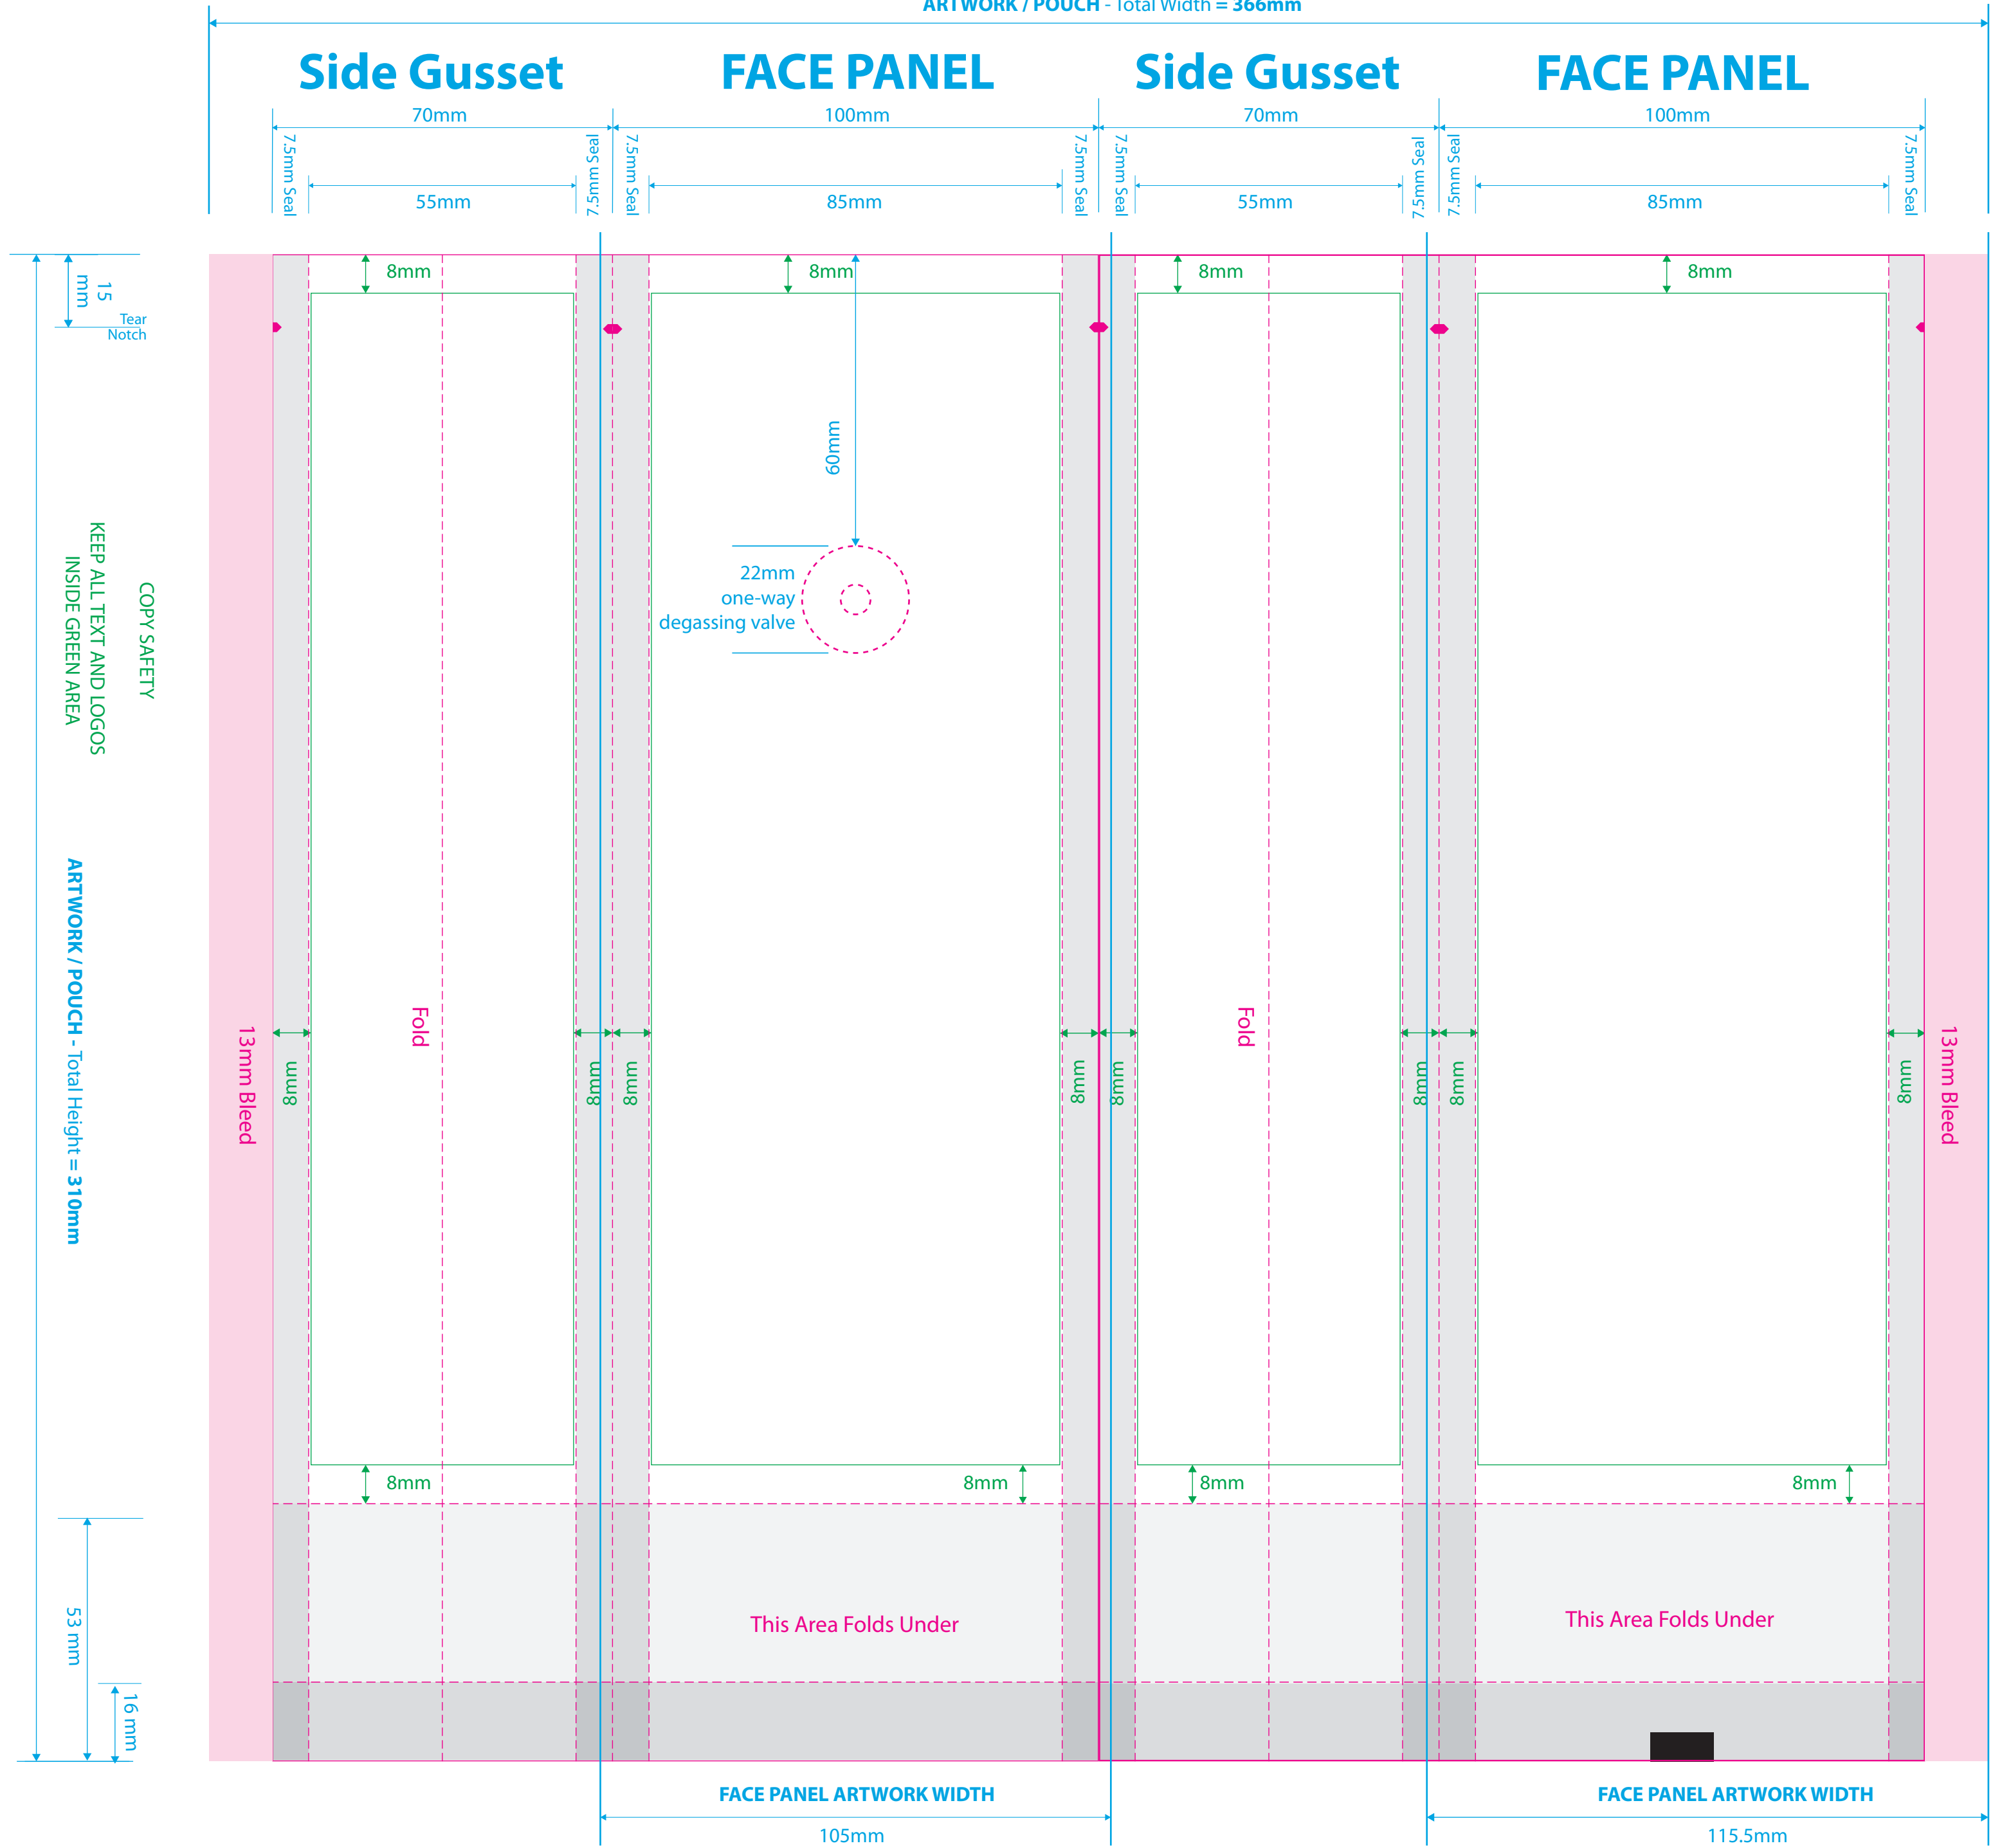

T: 905-336-7875
 F: 905-315-7703
 E: Info@rootree.ca

340G QUAD SEAL POUCH - W/ VALVE

	WIDTH	HEIGHT	GUSSET	TYPE	SEAL	HANGER
MM	100	310	70	QUAD SEAL	4 SIDE	NONE
INCH	3.94	12.2	2.76			

- Dimensions
- Dieline (Trim)
- Bleed
- Seal Areas
- Copy Safety

ARTWORK / POUCH - Total Width = 366mm

Side Gusset

FACE PANEL

Side Gusset

FACE PANEL

70mm 100mm 70mm 100mm
 7.5mm Seal 7.5mm Seal 7.5mm Seal 7.5mm Seal 7.5mm Seal 7.5mm Seal
 55mm 85mm 55mm 85mm

8mm 8mm 8mm 8mm

15 mm Tear Notch

60mm
 22mm one-way degassing valve

COPY SAFETY
 KEEP ALL TEXT AND LOGOS
 INSIDE GREEN AREA

ARTWORK / POUCH - Total Height = 310mm

13mm Bleed

Fold

Fold

13mm Bleed

This Area Folds Under

This Area Folds Under

53 mm

16 mm

FACE PANEL ARTWORK WIDTH

105mm

FACE PANEL ARTWORK WIDTH

115.5mm