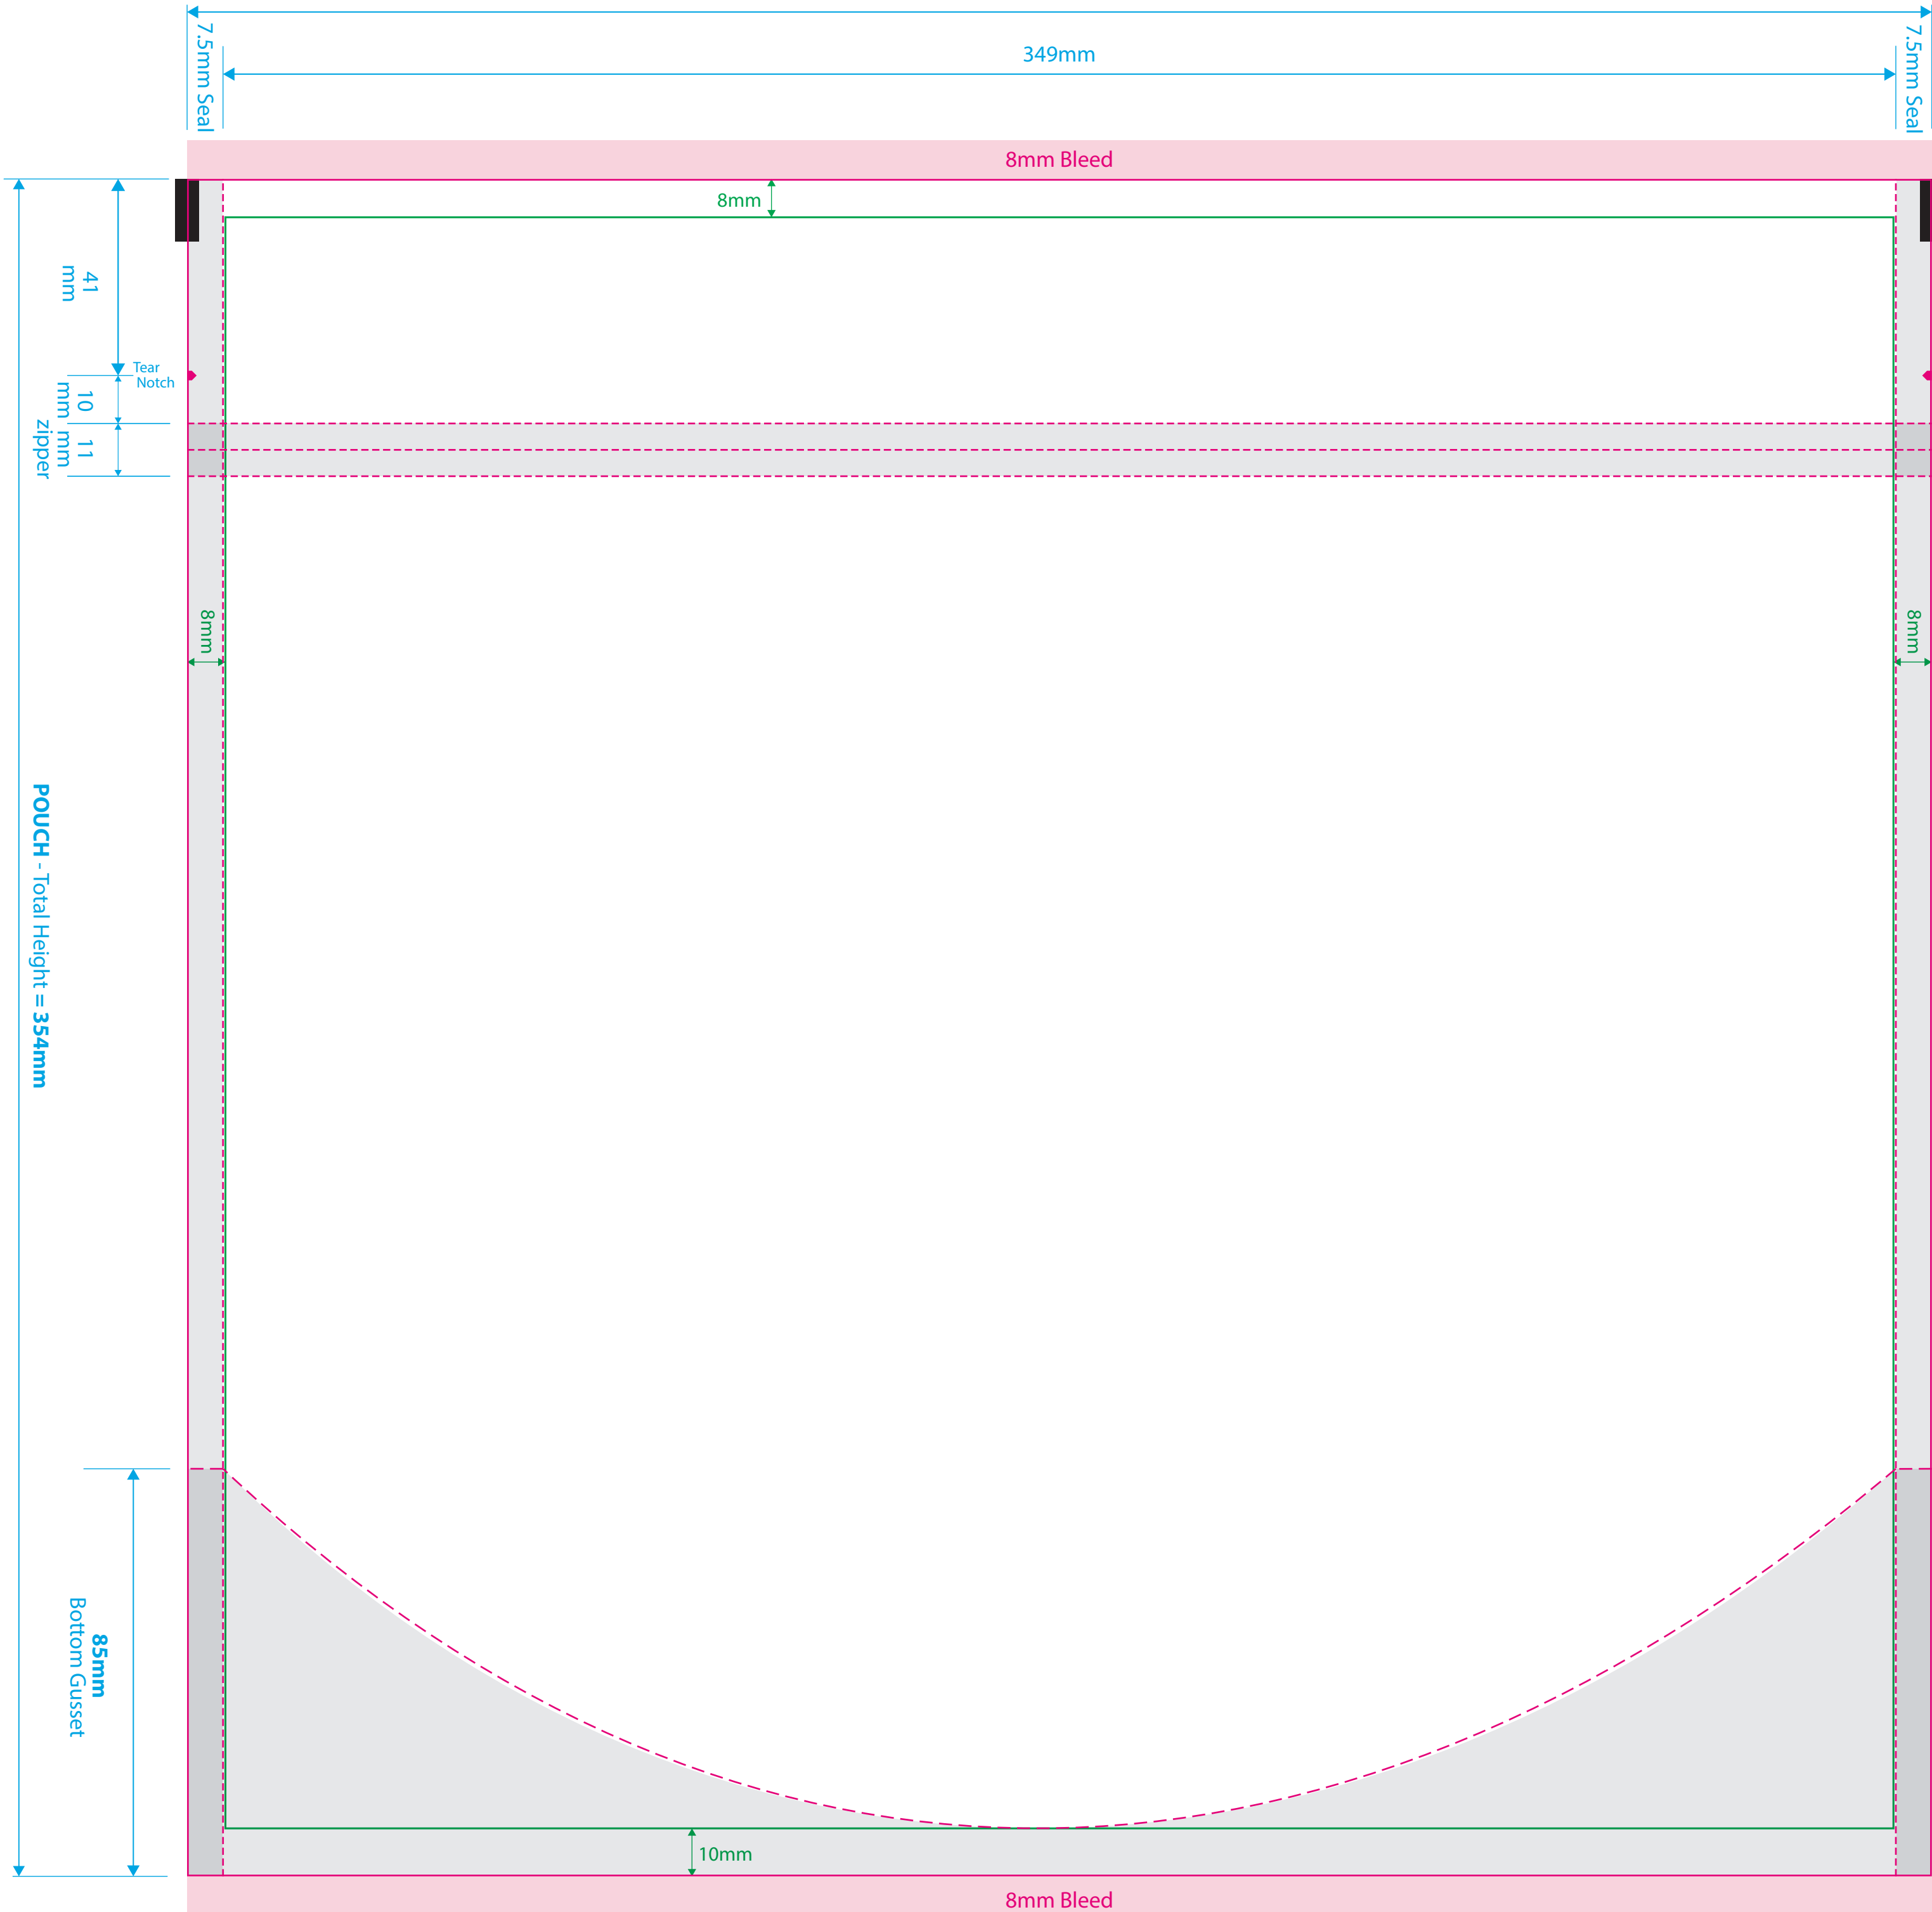

### 3KG OPTI - Stand Up Pouch

	WIDTH	HEIGHT	GUSSET	TYPE	SEAL	HANGER
MM	364	354	170	INSERTED	DOY	NONE
INCH	14.33	13.93	6.7			

- Dimensions
- Dieline (Trim)
- Bleed
- Seal Areas
- Copy Safety

## FRONT

ARTWORK / POUCH - Total Width = 364mm

COPY SAFETY  
KEEP ALL TEXT AND LOGOS INSIDE THIS AREA

ARTWORK - Total Height = 370mm

## BACK

ARTWORK / POUCH - Total Width = 364mm