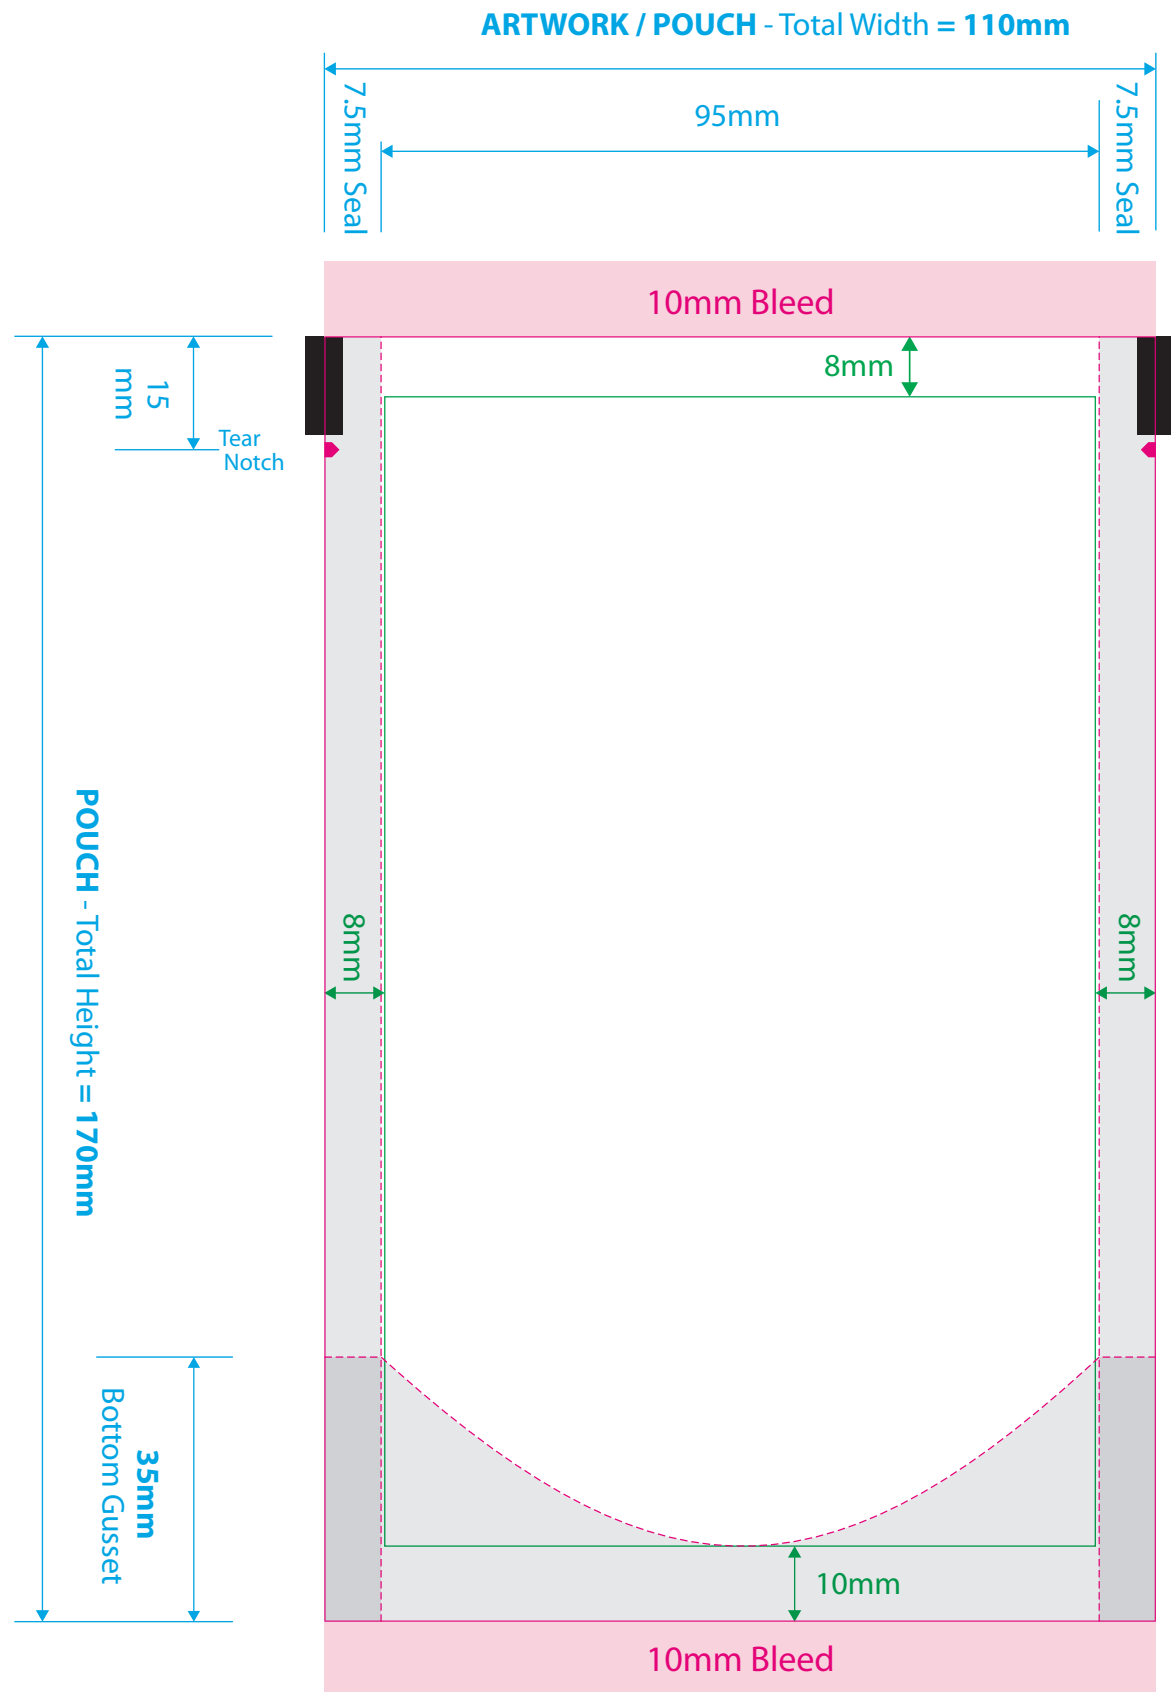

T: 905-336-7875
 F: 905-315-7703
 E: Info@rootree.ca

70G OPTI/STOCK Stand Up Pouch NO Zip

	WIDTH	HEIGHT	GUSSET	TYPE	SEAL	HANGER
MM	110	170	70	INSERTED	DOY	NONE
INCH	4.33	6.69	2.76			

- Dimensions
- Dieline (Trim)
- Bleed
- Seal Areas
- Copy Safety

FRONT

COPY SAFETY
 KEEP ALL TEXT
 AND LOGOS
 INSIDE THIS AREA

ARTWORK - Total Height = 190mm

BACK