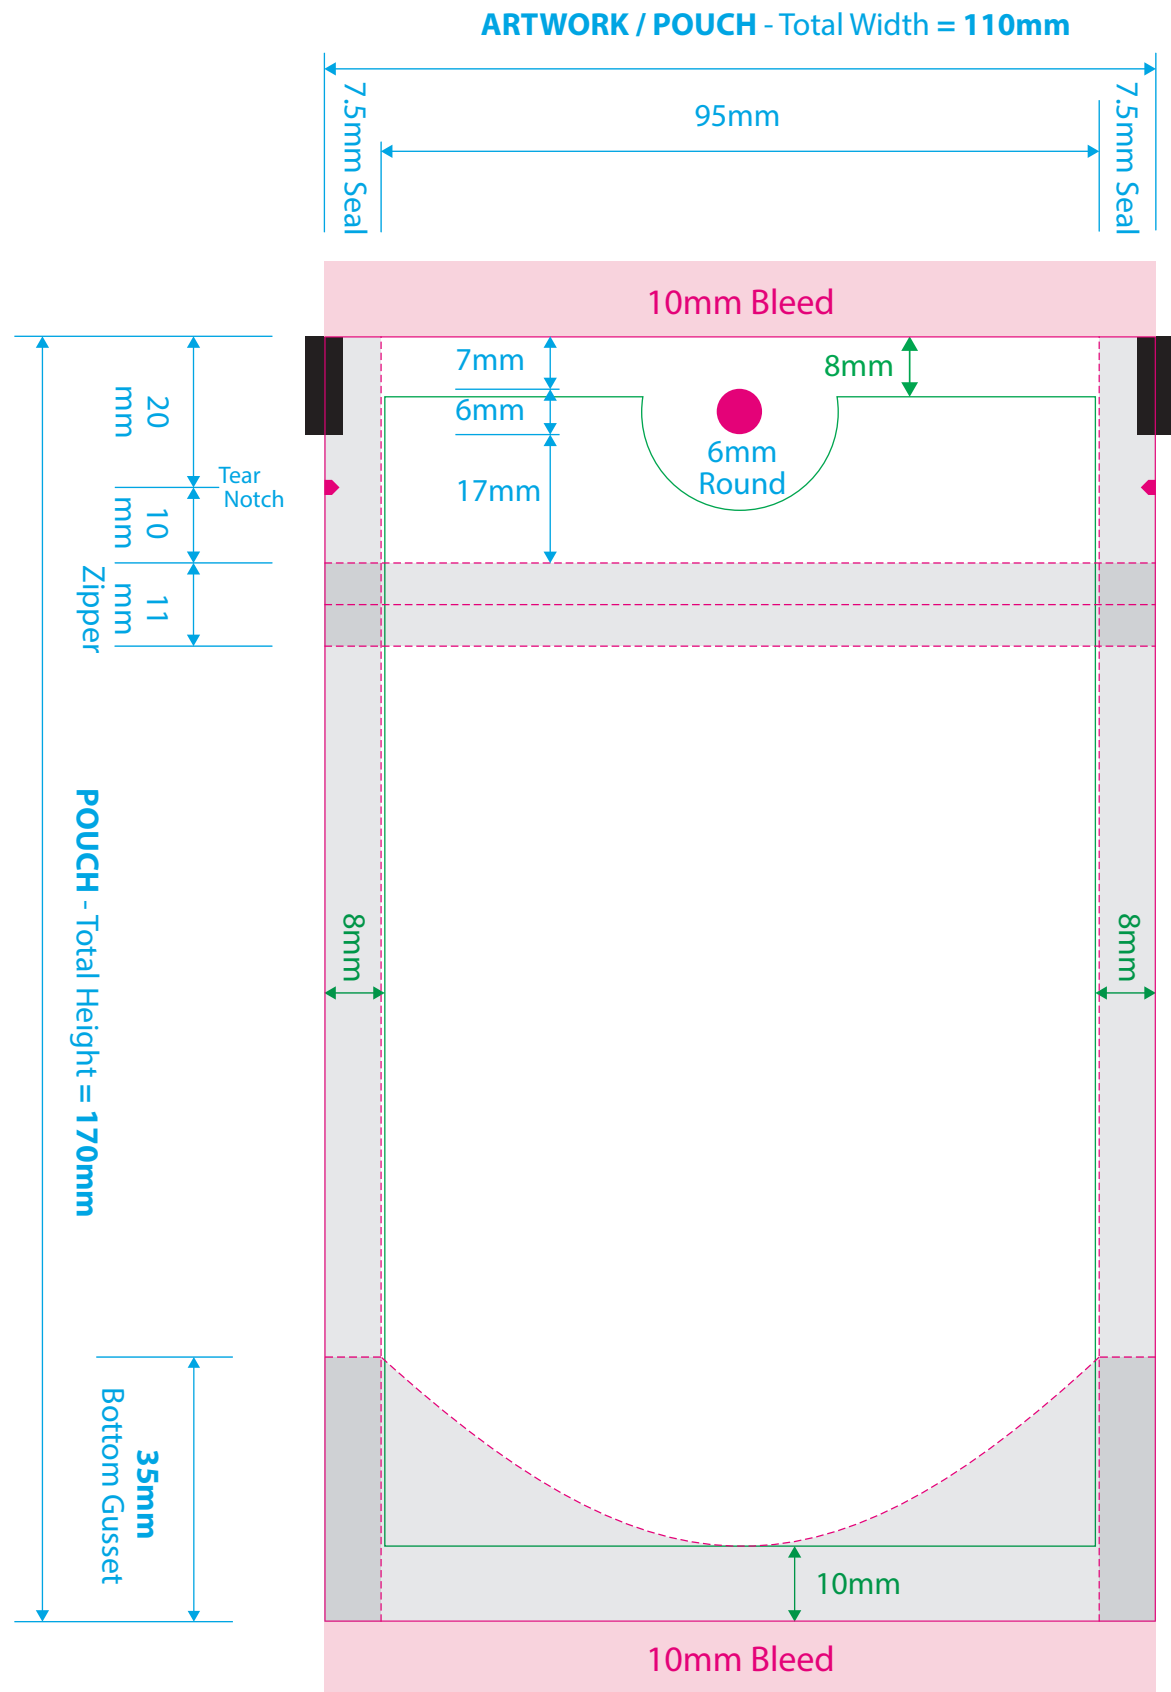

T: 905-336-7875
 F: 905-315-7703
 E: Info@rootree.ca

70G OPTI/STOCK Stand Up Pouch with Zip - RHH

	WIDTH	HEIGHT	GUSSET	TYPE	SEAL	HANGER
MM	110	170	70	INSERTED	DOY	ROUND
INCH	4.33	6.69	2.76			

- Dimensions
- Dieline (Trim)
- Bleed
- Seal Areas
- Copy Safety

FRONT

BACK