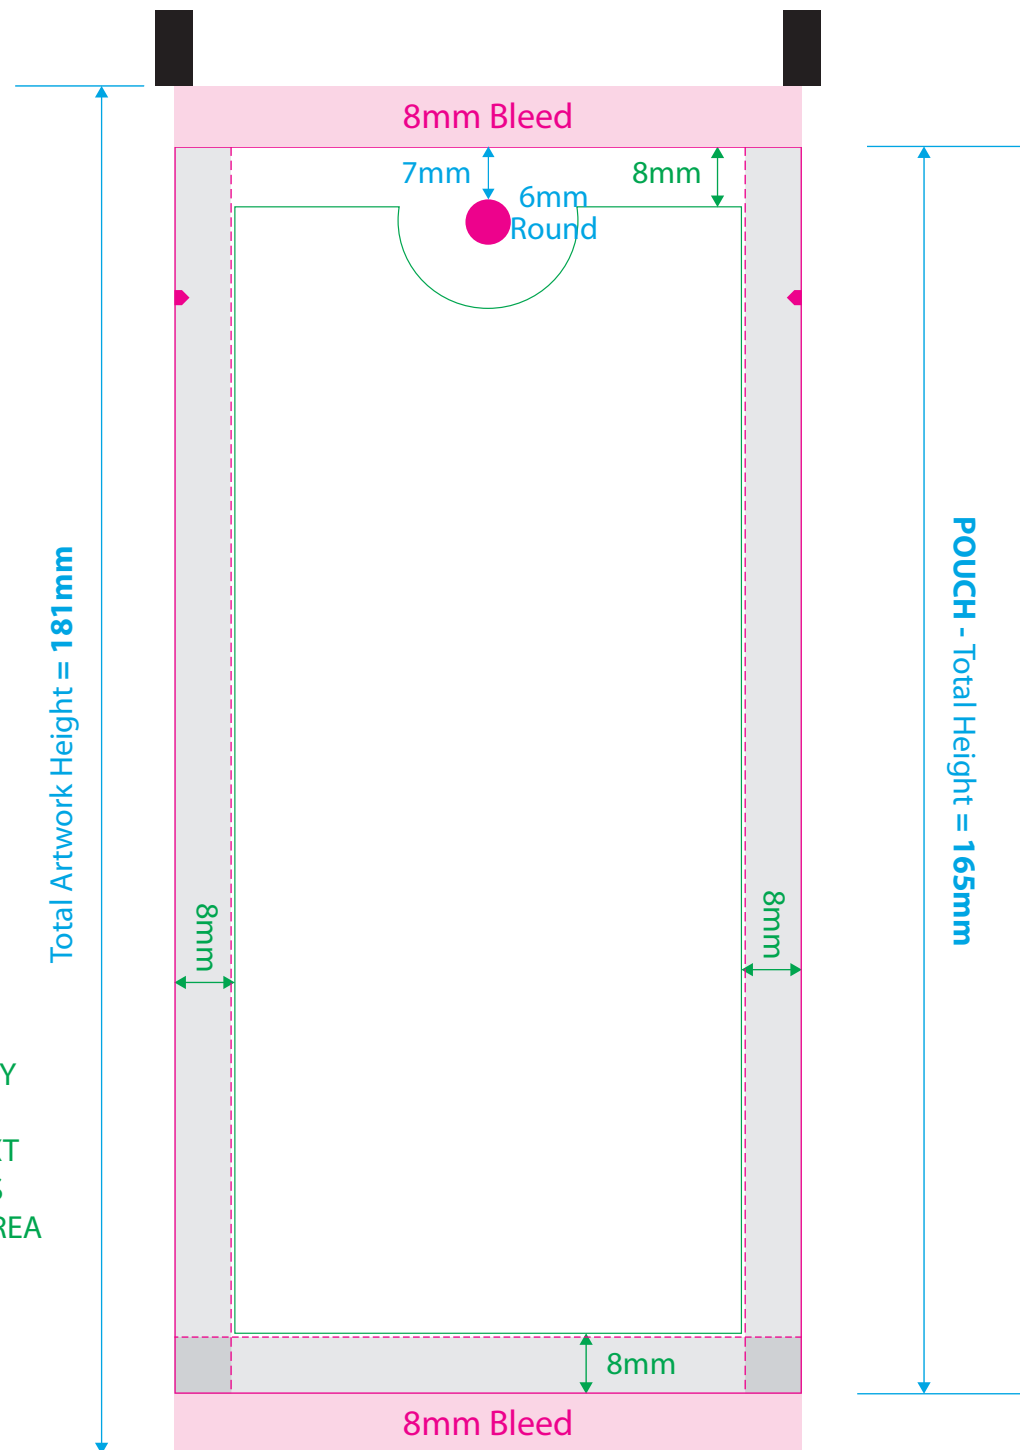

## CUSTOM 3 SIDE SEAL - RHH NO Zip

	WIDTH	HEIGHT	GUSSET	TYPE	SEAL	HANGER
MM	83	165	0	FOLD	3 SIDE	RHH
INCH	3.25	6.5	0			

- Dimensions
- Dieline (Trim)
- Bleed
- Seal Areas
- Copy Safety

### FRONT

ARTWORK / POUCH - Total Width = 83mm

### BACK

ARTWORK / POUCH - Total Width = 83mm

COPY SAFETY  
 KEEP ALL TEXT  
 AND LOGOS  
 INSIDE THIS AREA