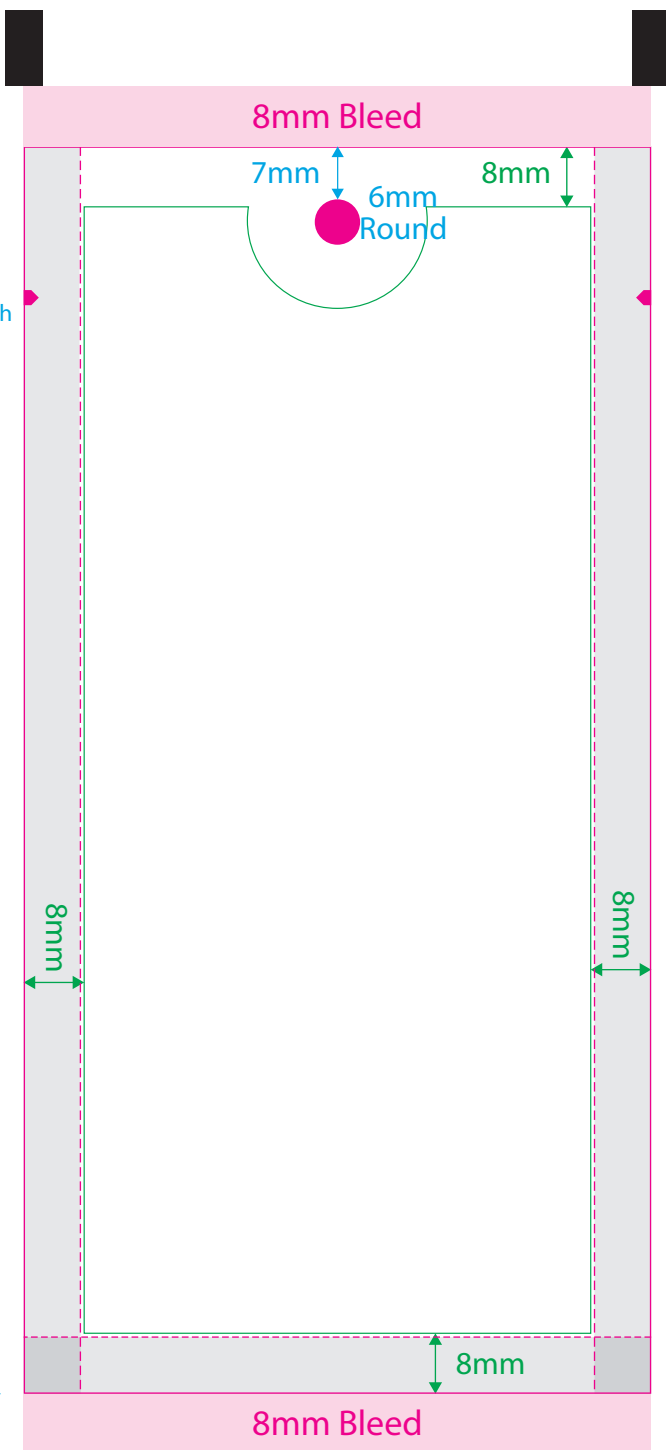

## CUSTOM 3 SIDE SEAL - RHH NO Zip

	WIDTH	HEIGHT	GUSSET	TYPE	SEAL	HANGER
MM	83	165	0	FOLD	3 SIDE	RHH
INCH	3.25	6.5	0			

- Dimensions
- Dieline (Trim)
- Bleed
- Seal Areas
- Copy Safety

### FRONT

ARTWORK / POUCH - Total Width = 83mm

### BACK

ARTWORK / POUCH - Total Width = 83mm

COPY SAFETY  
 KEEP ALL TEXT  
 AND LOGOS  
 INSIDE THIS AREA