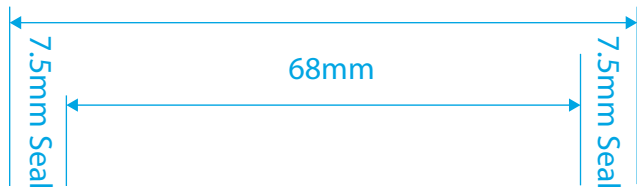

## CUSTOM 3 SIDE SEAL - RHH NO Zip

	WIDTH	HEIGHT	GUSSET	TYPE	SEAL	HANGER
MM	83	165	0	FOLD	3 SIDE	RHH
INCH	3.25	6.5	0			

- Dimensions
- Dieline (Trim)
- Bleed
- Seal Areas
- Copy Safety

### FRONT

ARTWORK / POUCH - Total Width = 83mm

### BACK

ARTWORK / POUCH - Total Width = 83mm

COPY SAFETY  
 KEEP ALL TEXT  
 AND LOGOS  
 INSIDE THIS AREA