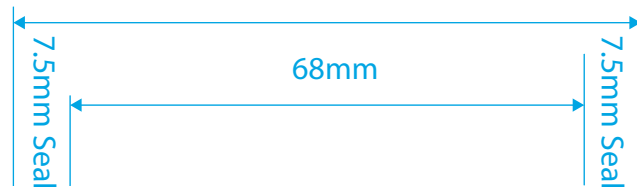

## CUSTOM 3 SIDE SEAL - RHH NO Zip

	WIDTH	HEIGHT	GUSSET	TYPE	SEAL	HANGER
MM	83	165	0	FOLD	3 SIDE	RHH
INCH	3.25	6.5	0			

- Dimensions
- Dieline (Trim)
- Bleed
- Seal Areas
- Copy Safety

### FRONT

ARTWORK / POUCH - Total Width = 83mm

### BACK

ARTWORK / POUCH - Total Width = 83mm

COPY SAFETY  
 KEEP ALL TEXT  
 AND LOGOS  
 INSIDE THIS AREA