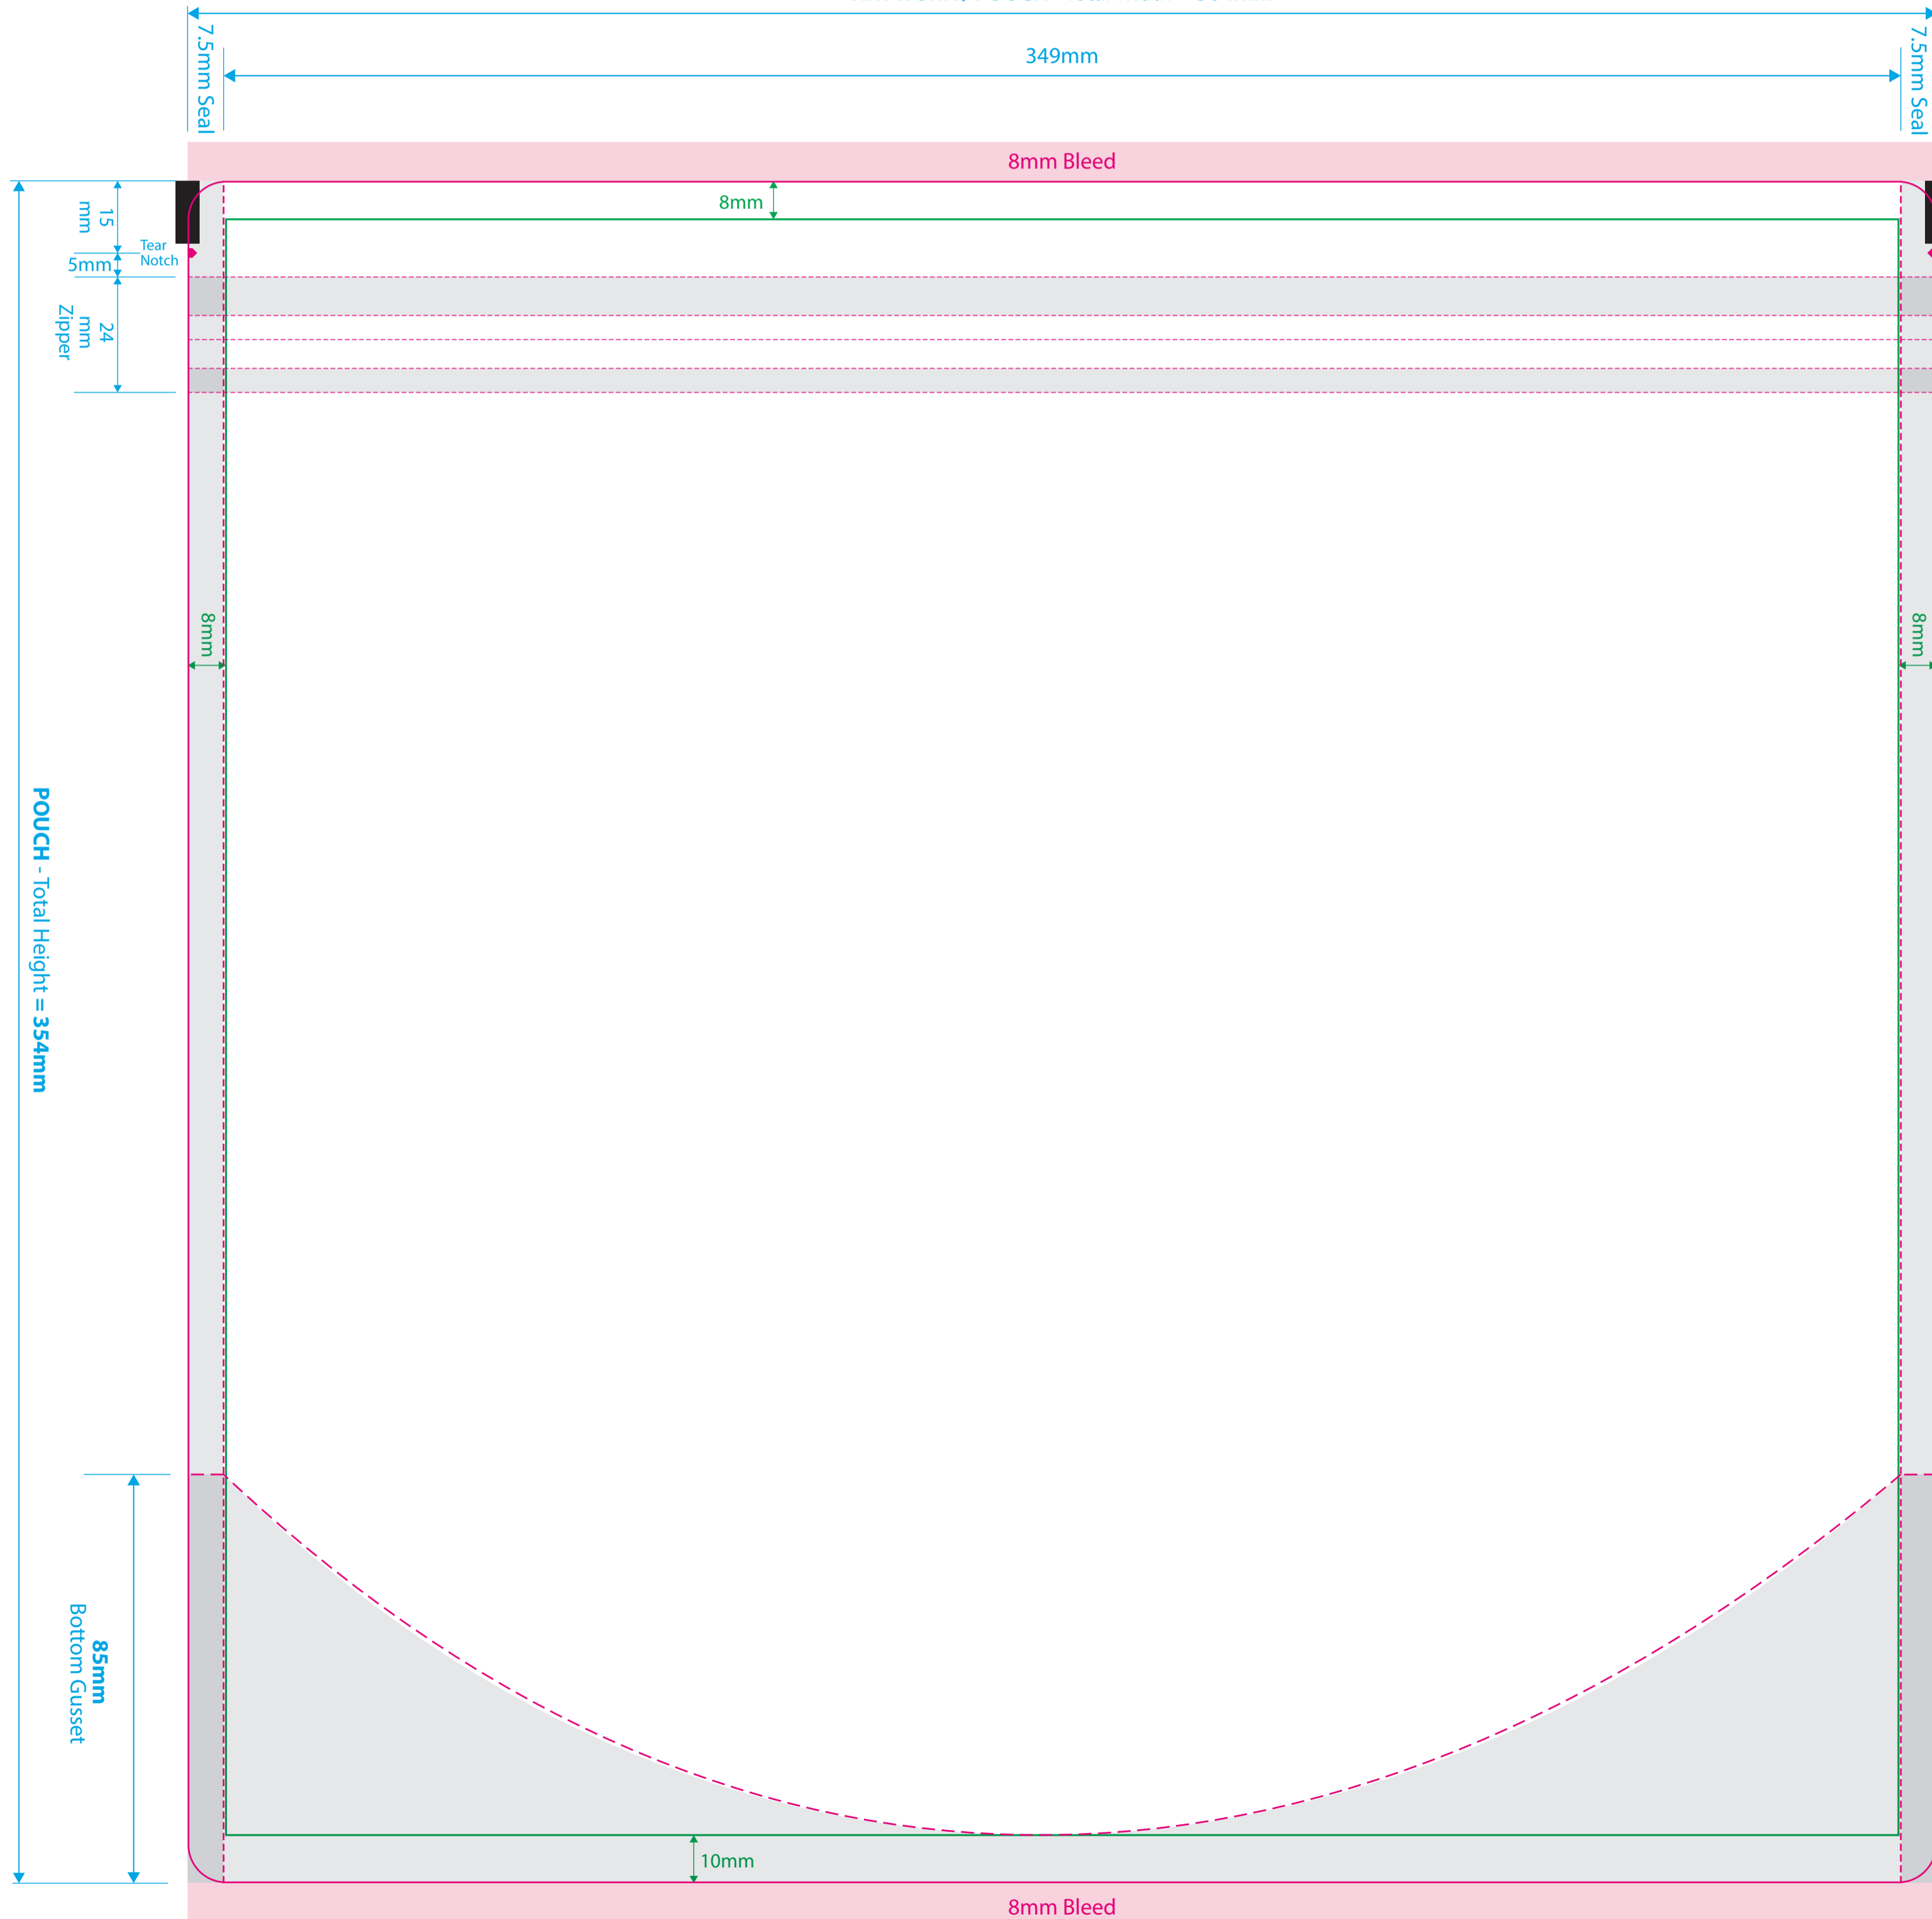

### 1lb Stand Up Pouch - CR Zipper - No Slit

	WIDTH	HEIGHT	GUSSET	TYPE	SEAL	HANGER
MM	364	354	170	INSERTED ROUND CORNERS	DOY	NONE
INCH	14.33	13.93	6.7			

- Dimensions
- Dieline (Trim)
- Bleed
- Seal Areas
- Copy Safety

## FRONT

ARTWORK / POUCH - Total Width = 364mm

## BACK

ARTWORK / POUCH - Total Width = 364mm