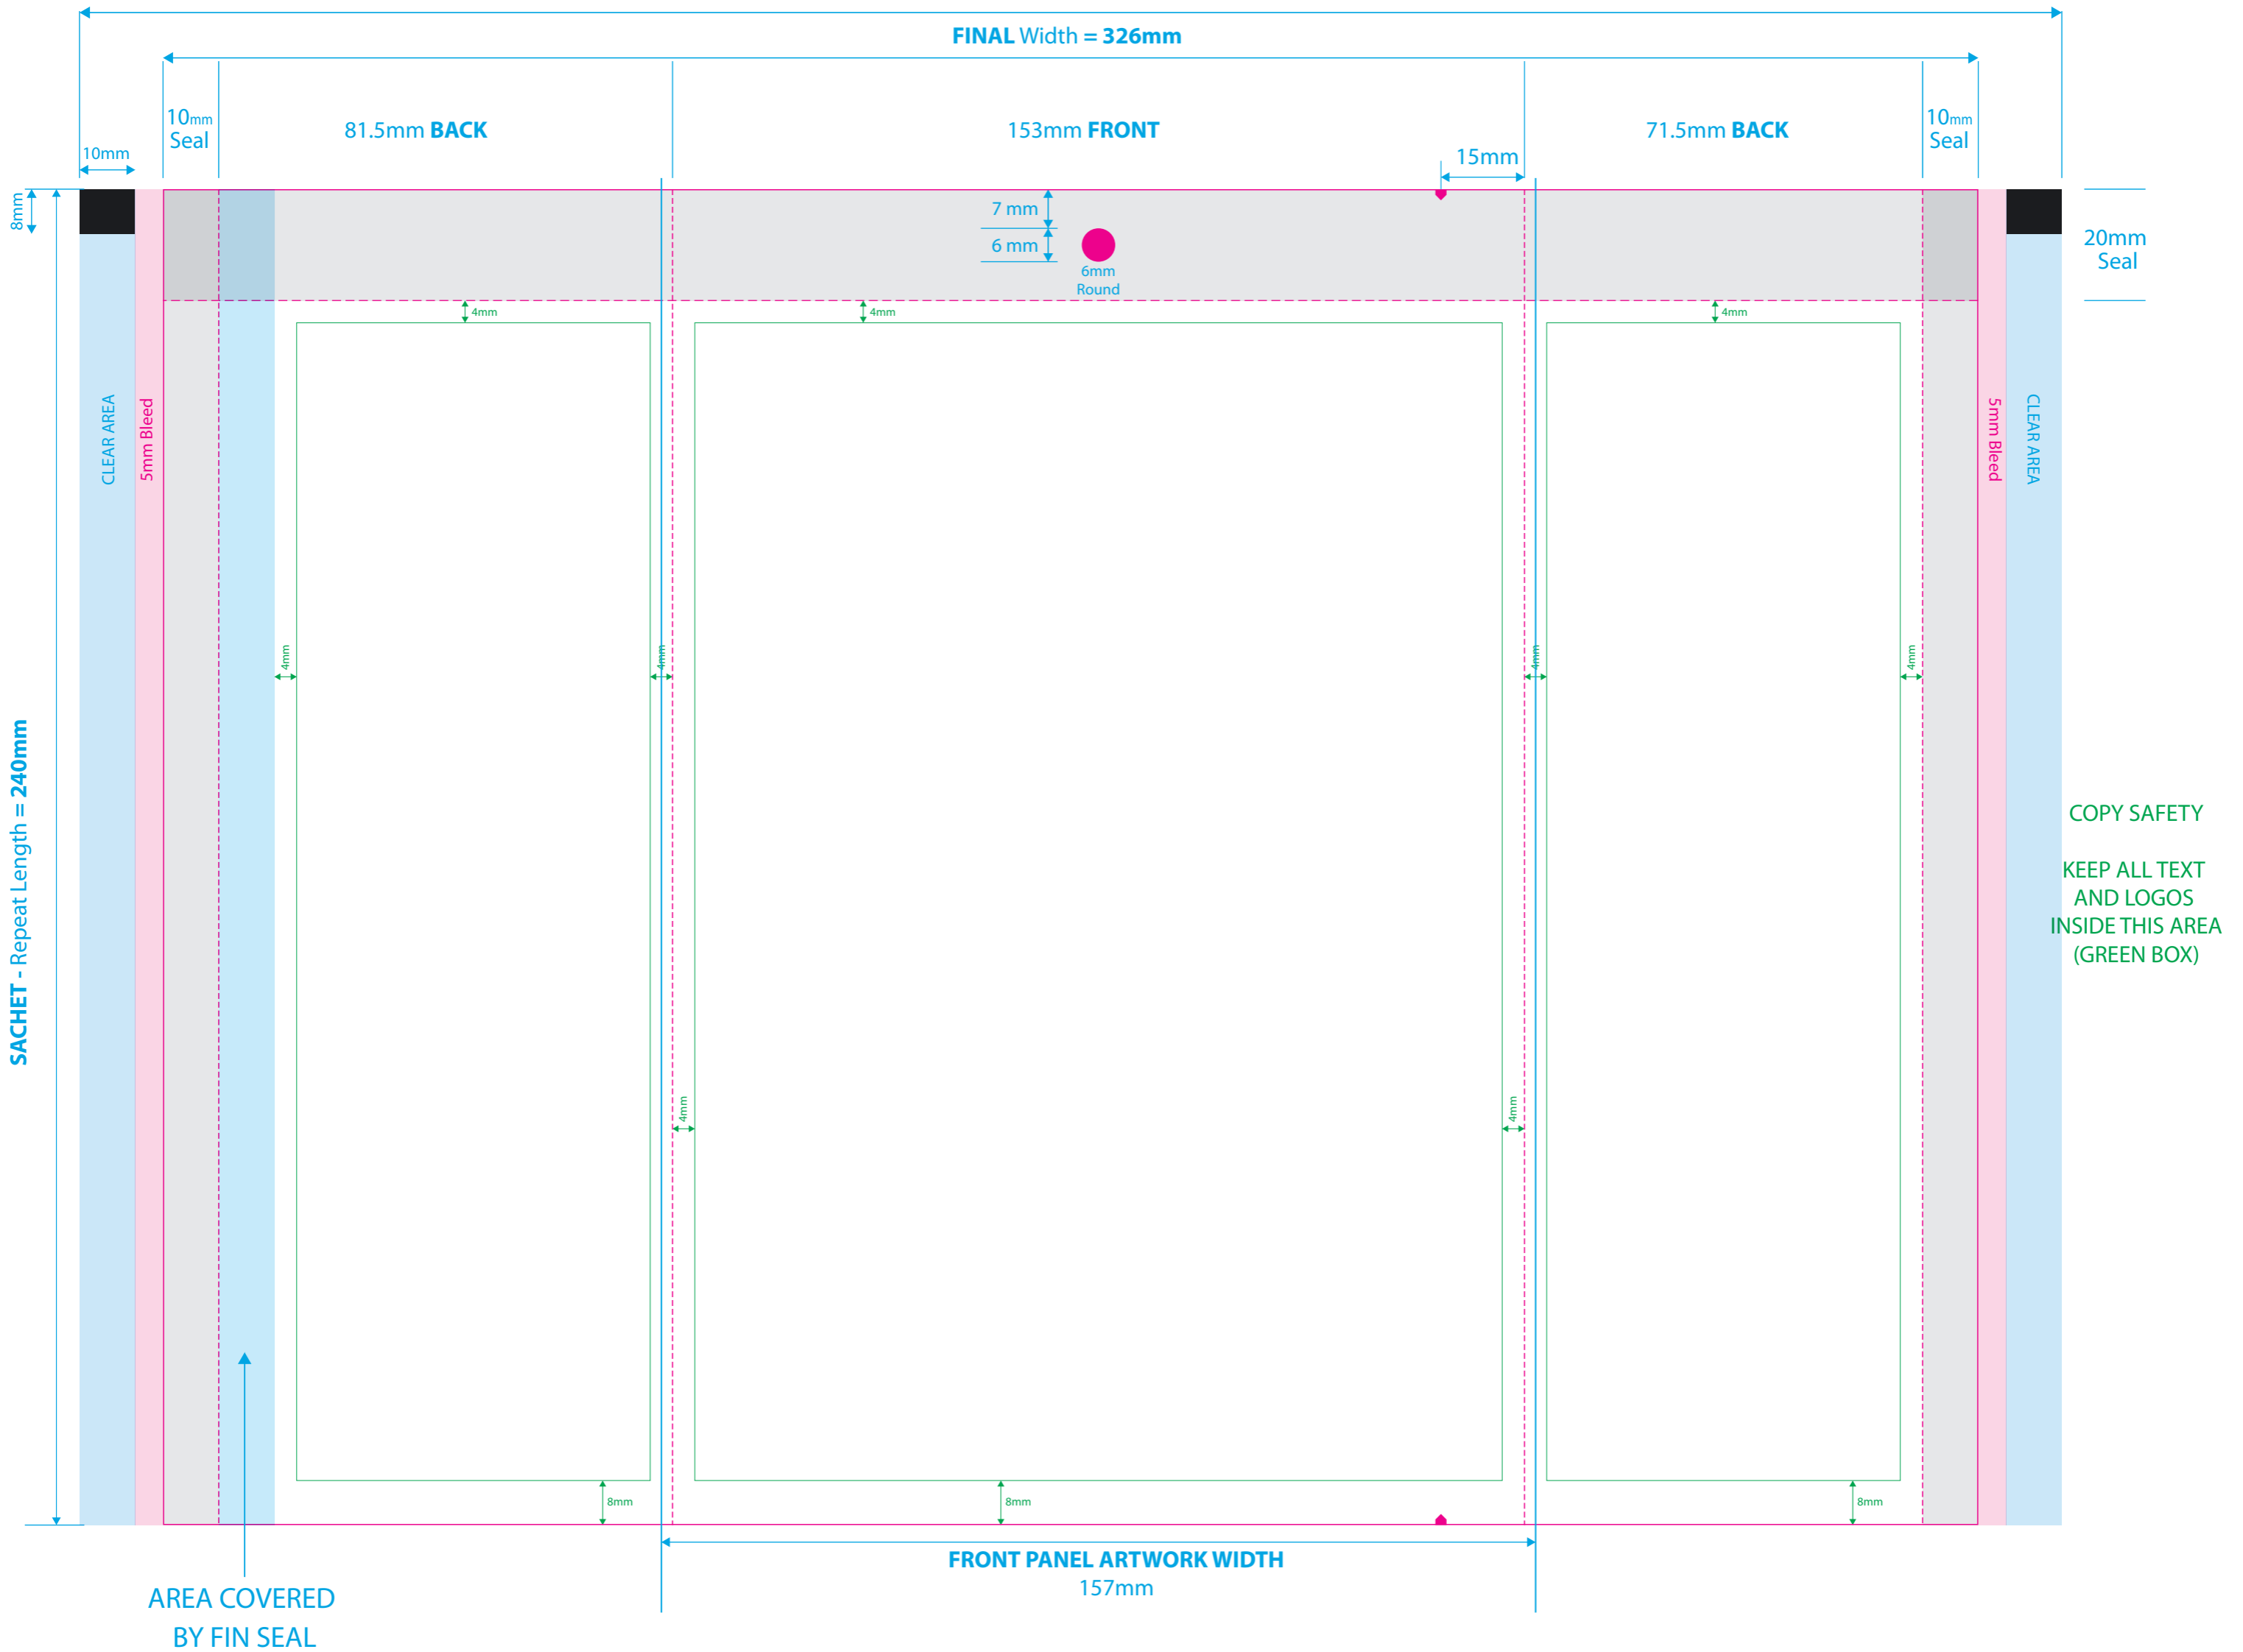

T: 905-336-7875
 F: 905-315-7703
 E: Info@rootree.ca

CUSTOM PILLOW POUCH W/ TEARS & RHH

	WIDTH	HEIGHT	TOTAL WIDTH	TYPE	SEAL	HANGER
MM	153	240	326	PILLOW POUCH	FIN	ROUND
INCH	6	9.45	12.83			

- Dimensions
- Dieline (Trim)
- Bleed
- Seal Areas
- Copy Safety

ARTWORK - Total Width = 356mm

FINAL Width = 326mm

COPY SAFETY
 KEEP ALL TEXT
 AND LOGOS
 INSIDE THIS AREA
 (GREEN BOX)