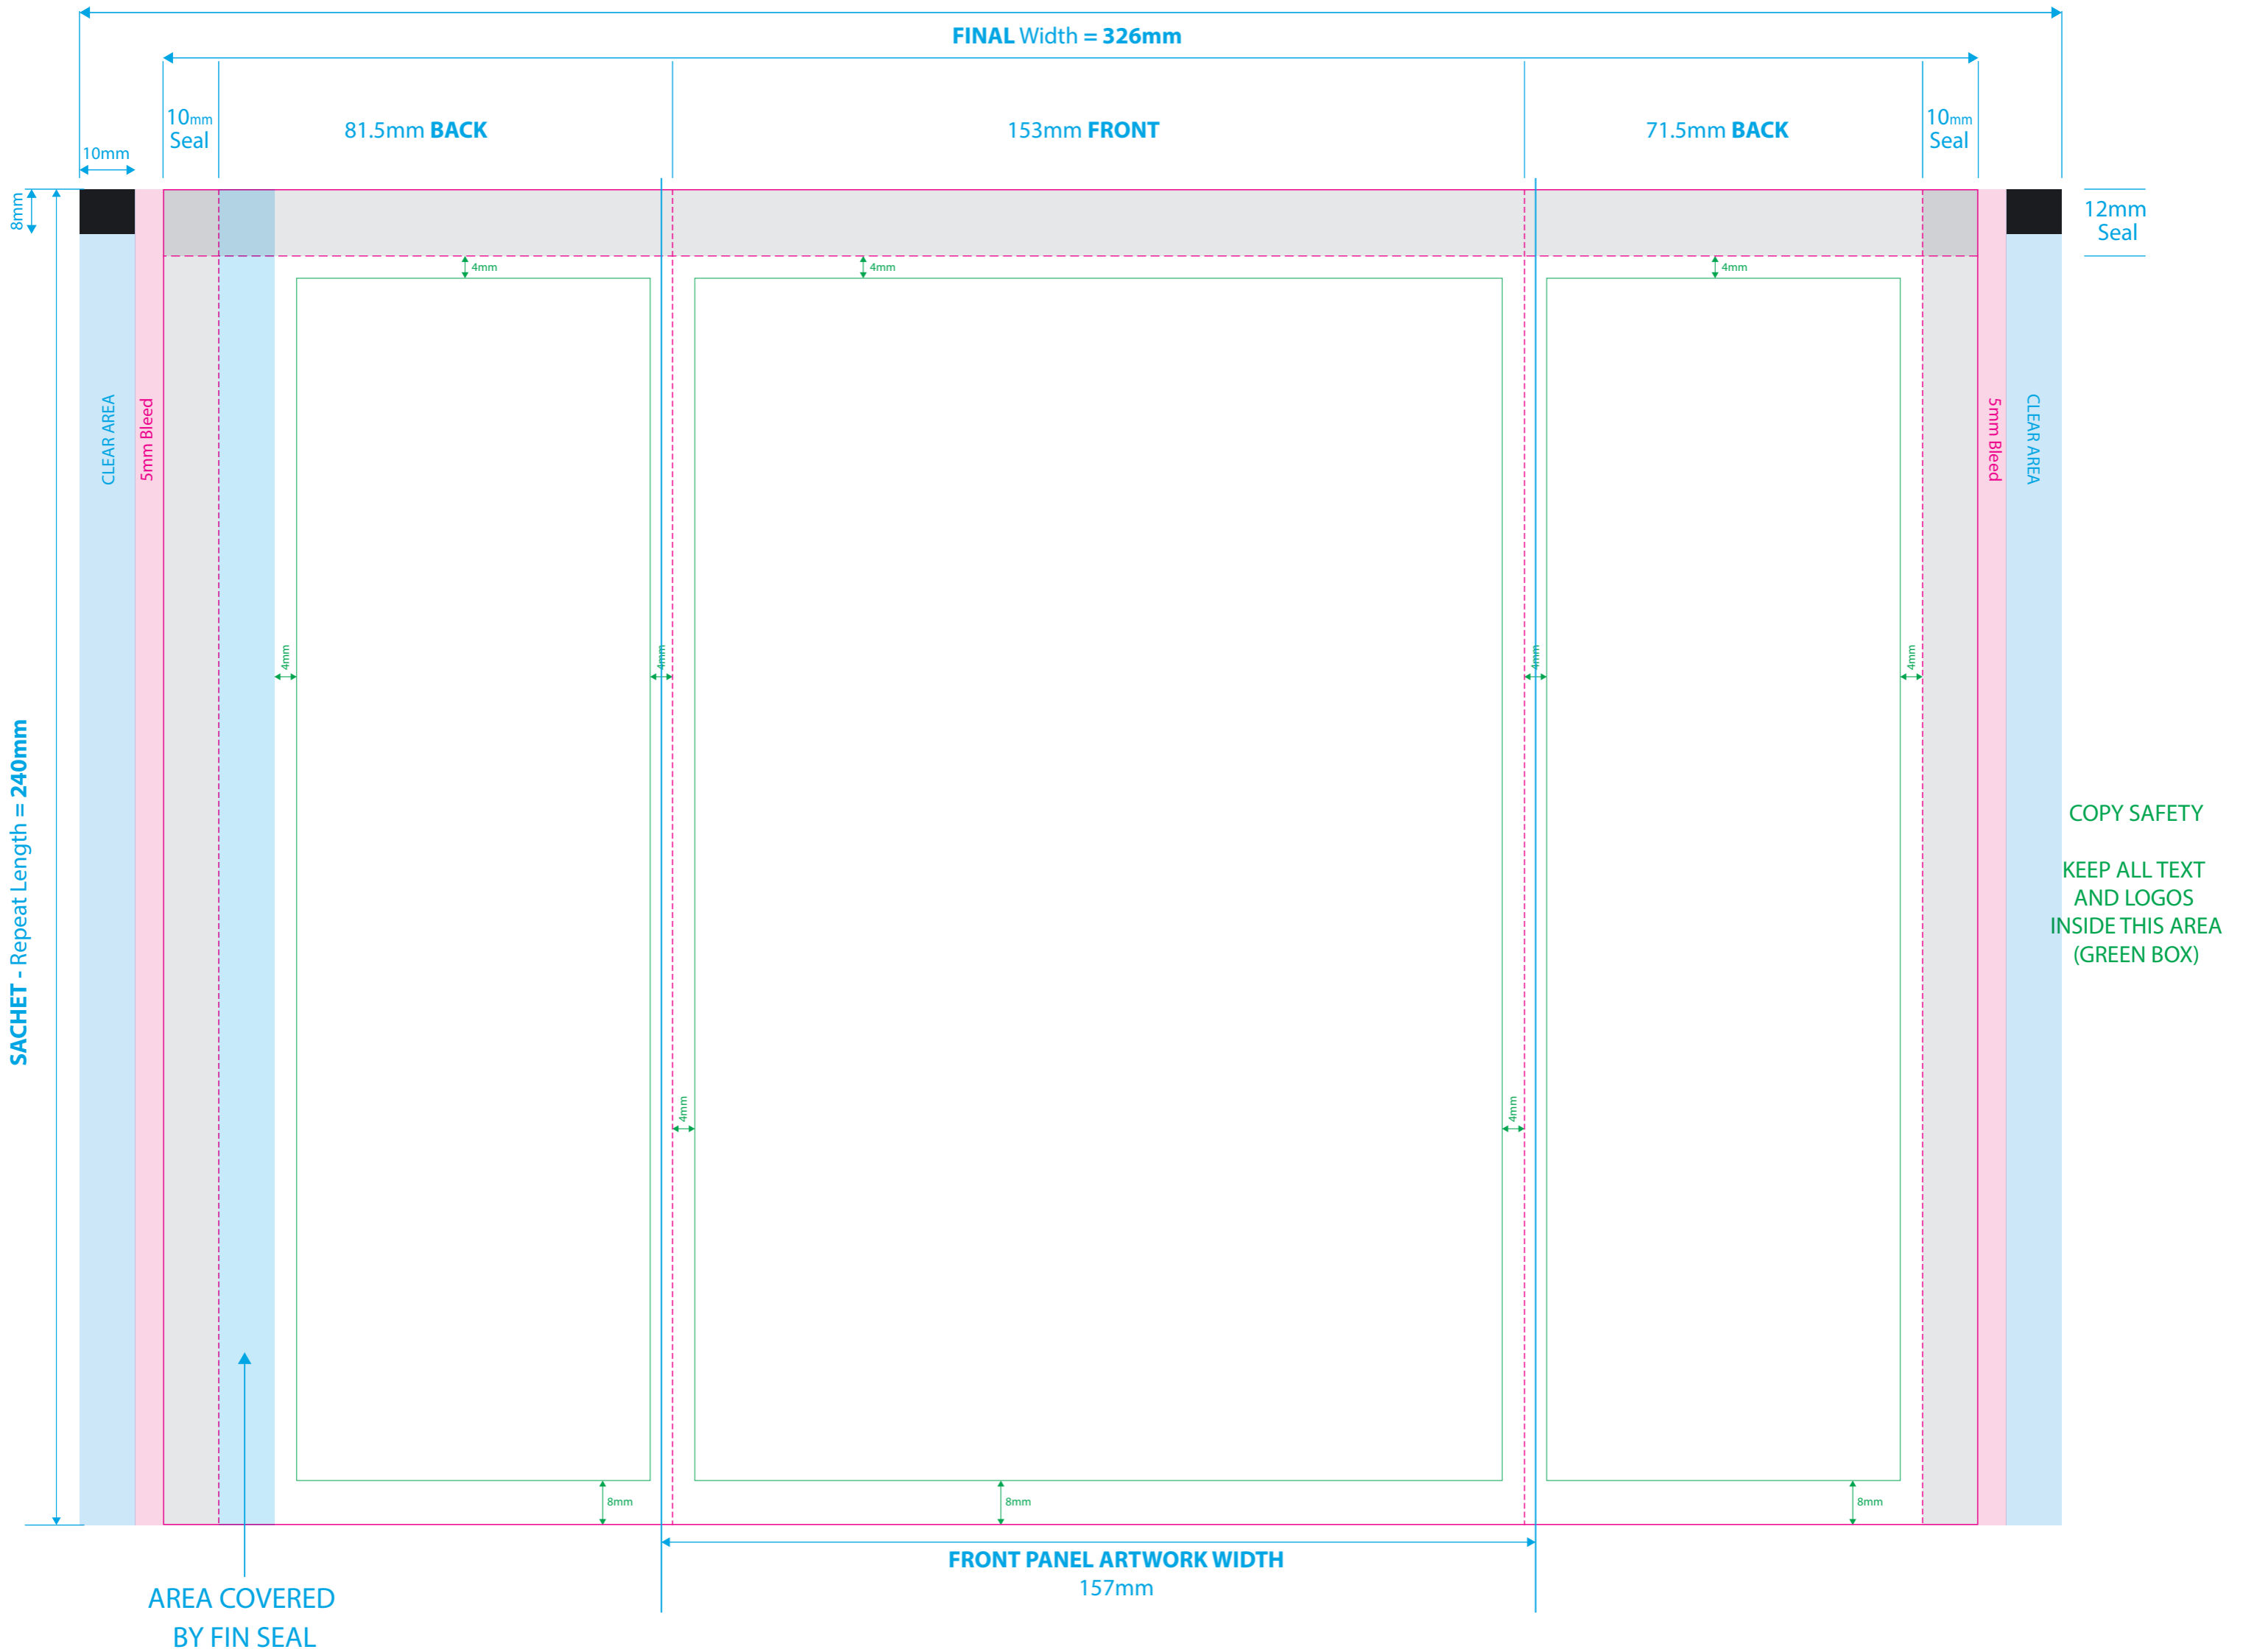

T: 905-336-7875
 F: 905-315-7703
 E: Info@rootree.ca

CUSTOM PILLOW POUCH

	WIDTH	HEIGHT	TOTAL WIDTH	TYPE	SEAL	HANGER
MM	153	240	326	PILLOW POUCH	FIN	NONE
INCH	6	9.45	12.83			

- Dimensions
- Dieline (Trim)
- Bleed
- Seal Areas
- Copy Safety

ARTWORK - Total Width = 356mm

FINAL Width = 326mm

COPY SAFETY
 KEEP ALL TEXT
 AND LOGOS
 INSIDE THIS AREA
 (GREEN BOX)

AREA COVERED
 BY FIN SEAL

FRONT PANEL ARTWORK WIDTH
 157mm