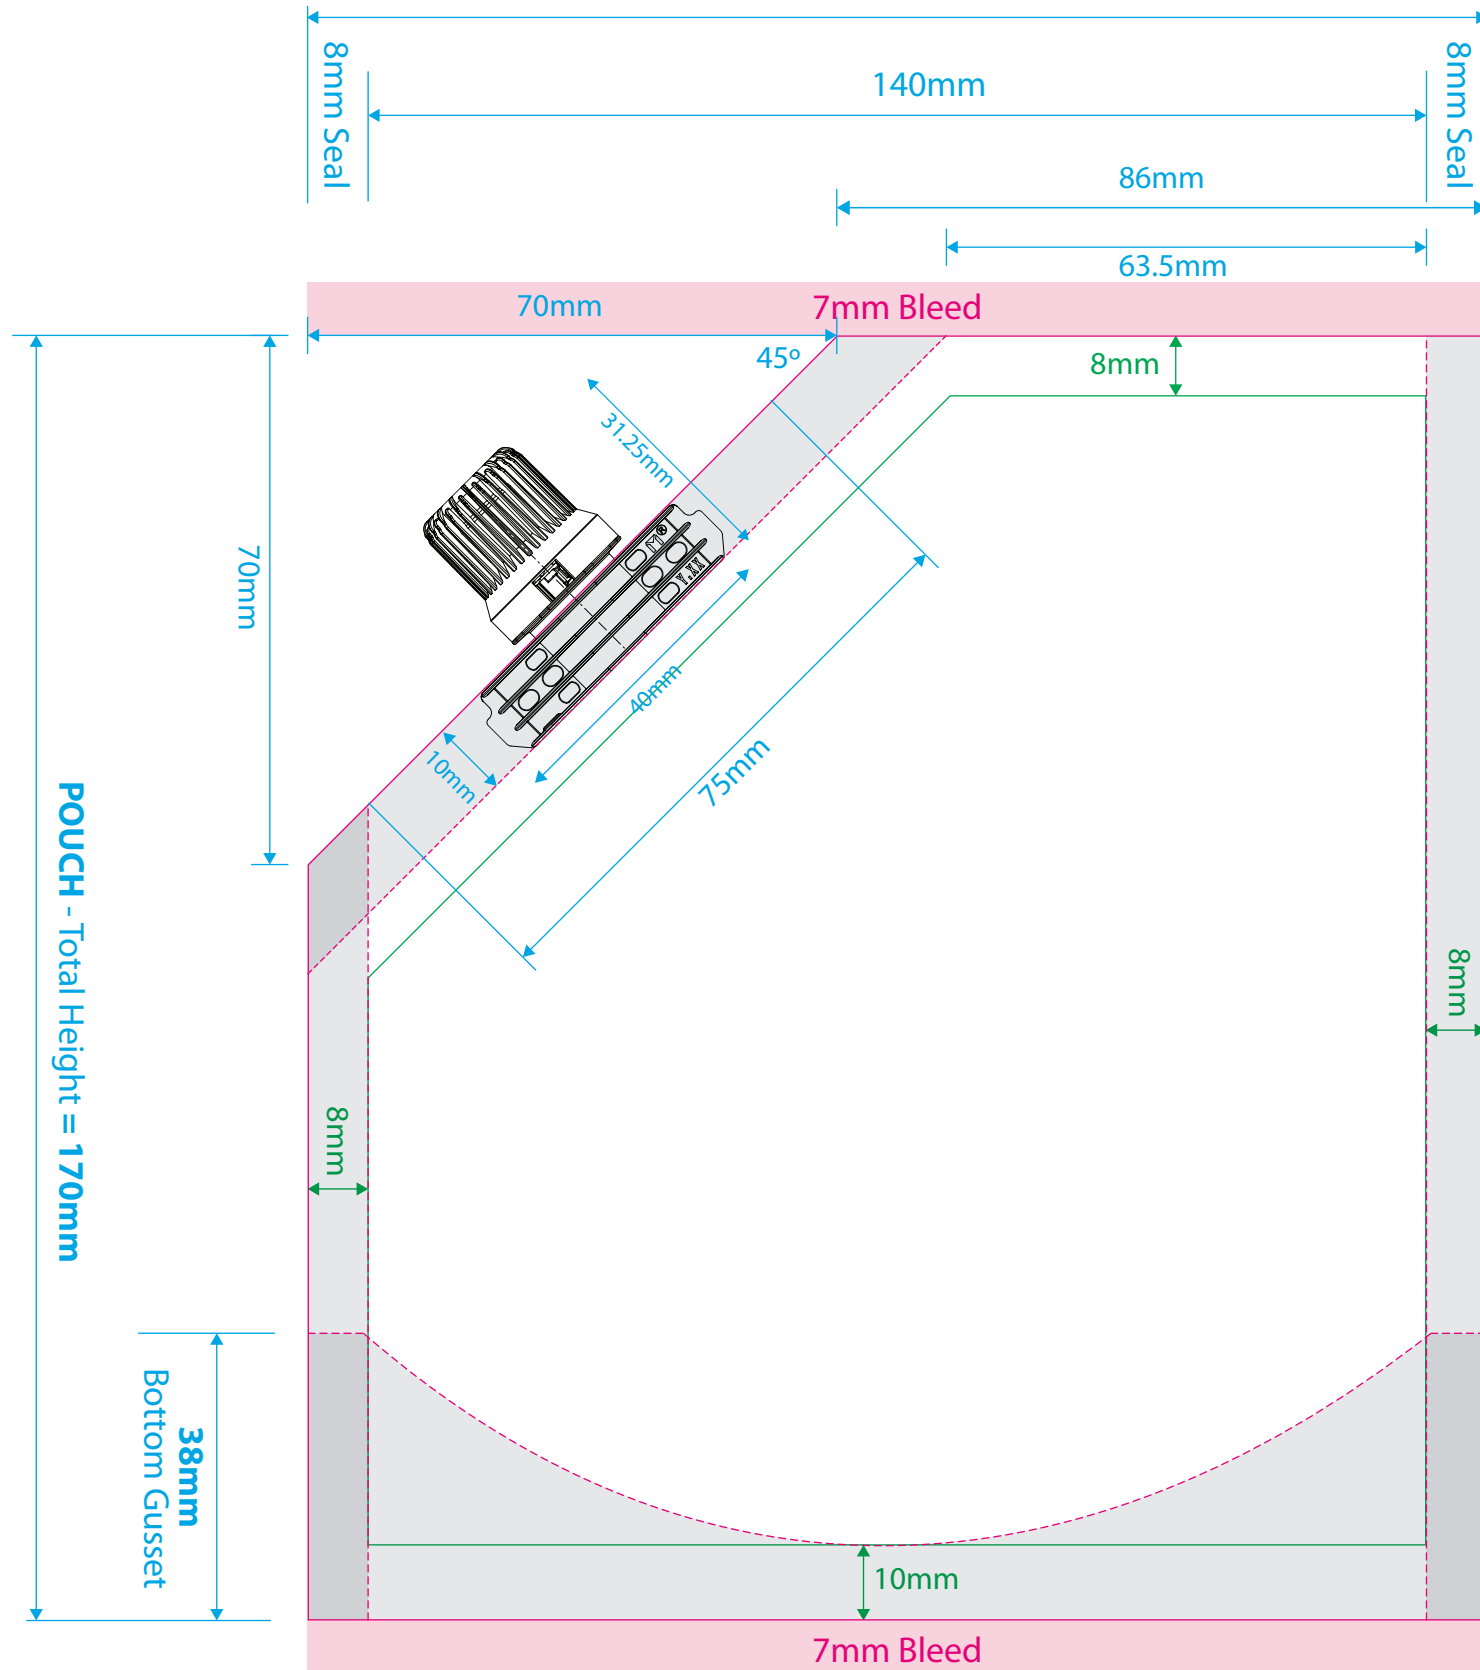

T: 905-336-7875
 F: 905-315-7703
 E: Info@rootree.ca

300ml Stand Up Pouch, Corner Spout, Cap On, Top Open

	WIDTH	HEIGHT	GUSSET	TYPE	SEAL	HANGER
MM	156	170	76	INSERTED	DOY	NONE
INCH	6.14	6.69	2.99			

- Dimensions
- Dieline (Trim)
- Bleed
- Seal Areas
- Copy Safety

FRONT

ARTWORK / POUCH - Total Width = 156mm

BACK

ARTWORK / POUCH - Total Width = 156mm

COPY SAFETY
 KEEP ALL TEXT
 AND LOGOS
 INSIDE THIS AREA