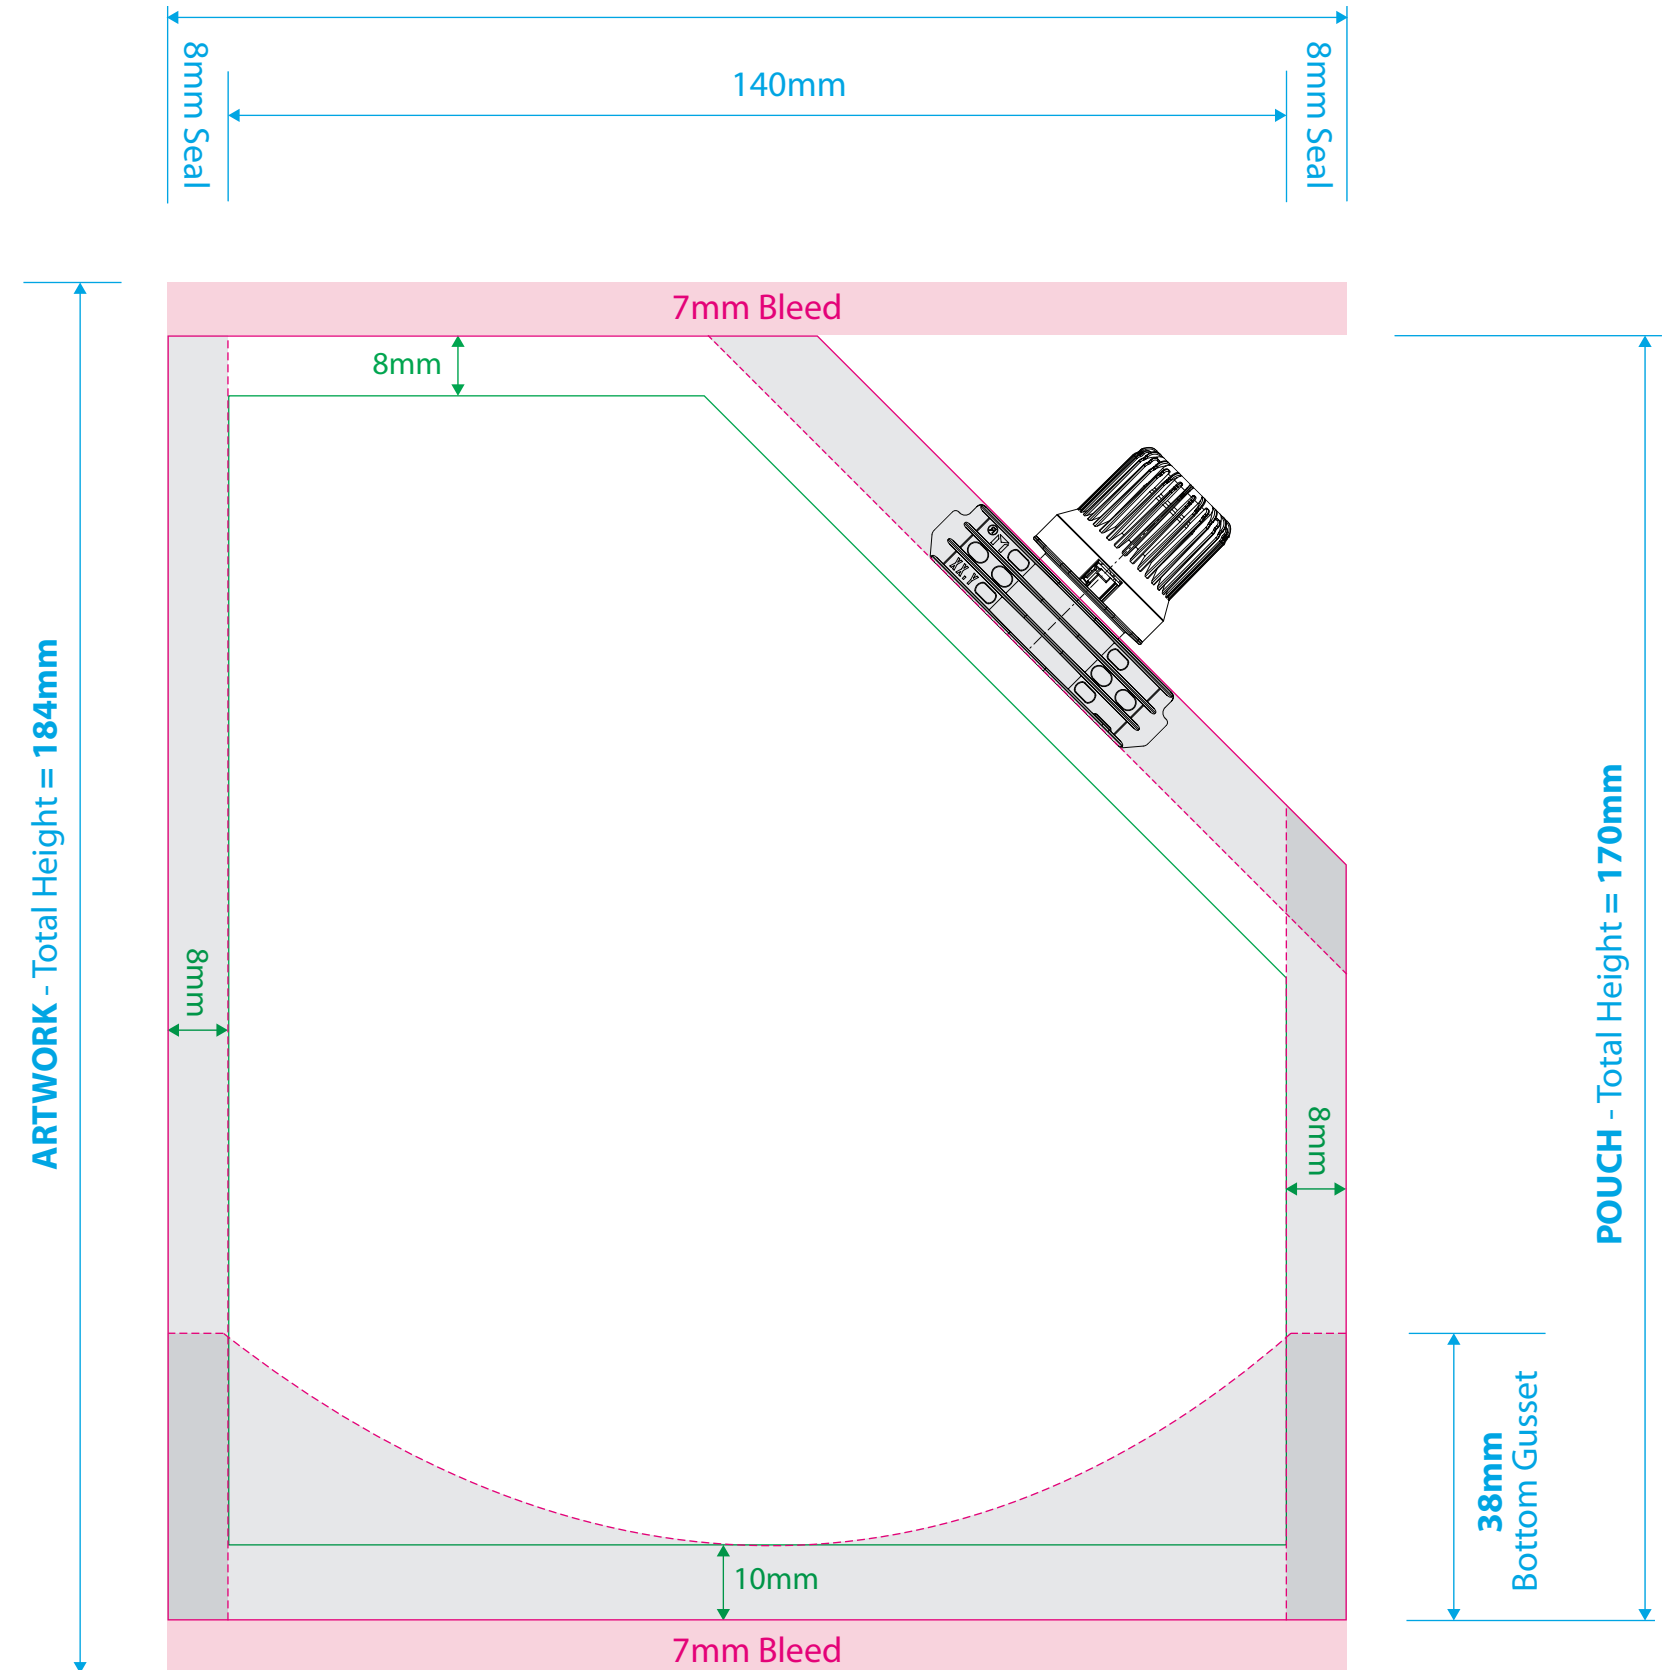

T: 905-336-7875
 F: 905-315-7703
 E: Info@rootree.ca

300ml Stand Up Pouch, Corner Spout, Cap On, Top Open

	WIDTH	HEIGHT	GUSSET	TYPE	SEAL	HANGER
MM	156	170	76	INSERTED	DOY	NONE
INCH	6.14	6.69	2.99			

- Dimensions
- Dieline (Trim)
- Bleed
- Seal Areas
- Copy Safety

FRONT

ARTWORK / POUCH - Total Width = 156mm

BACK

ARTWORK / POUCH - Total Width = 156mm

COPY SAFETY
 KEEP ALL TEXT
 AND LOGOS
 INSIDE THIS AREA