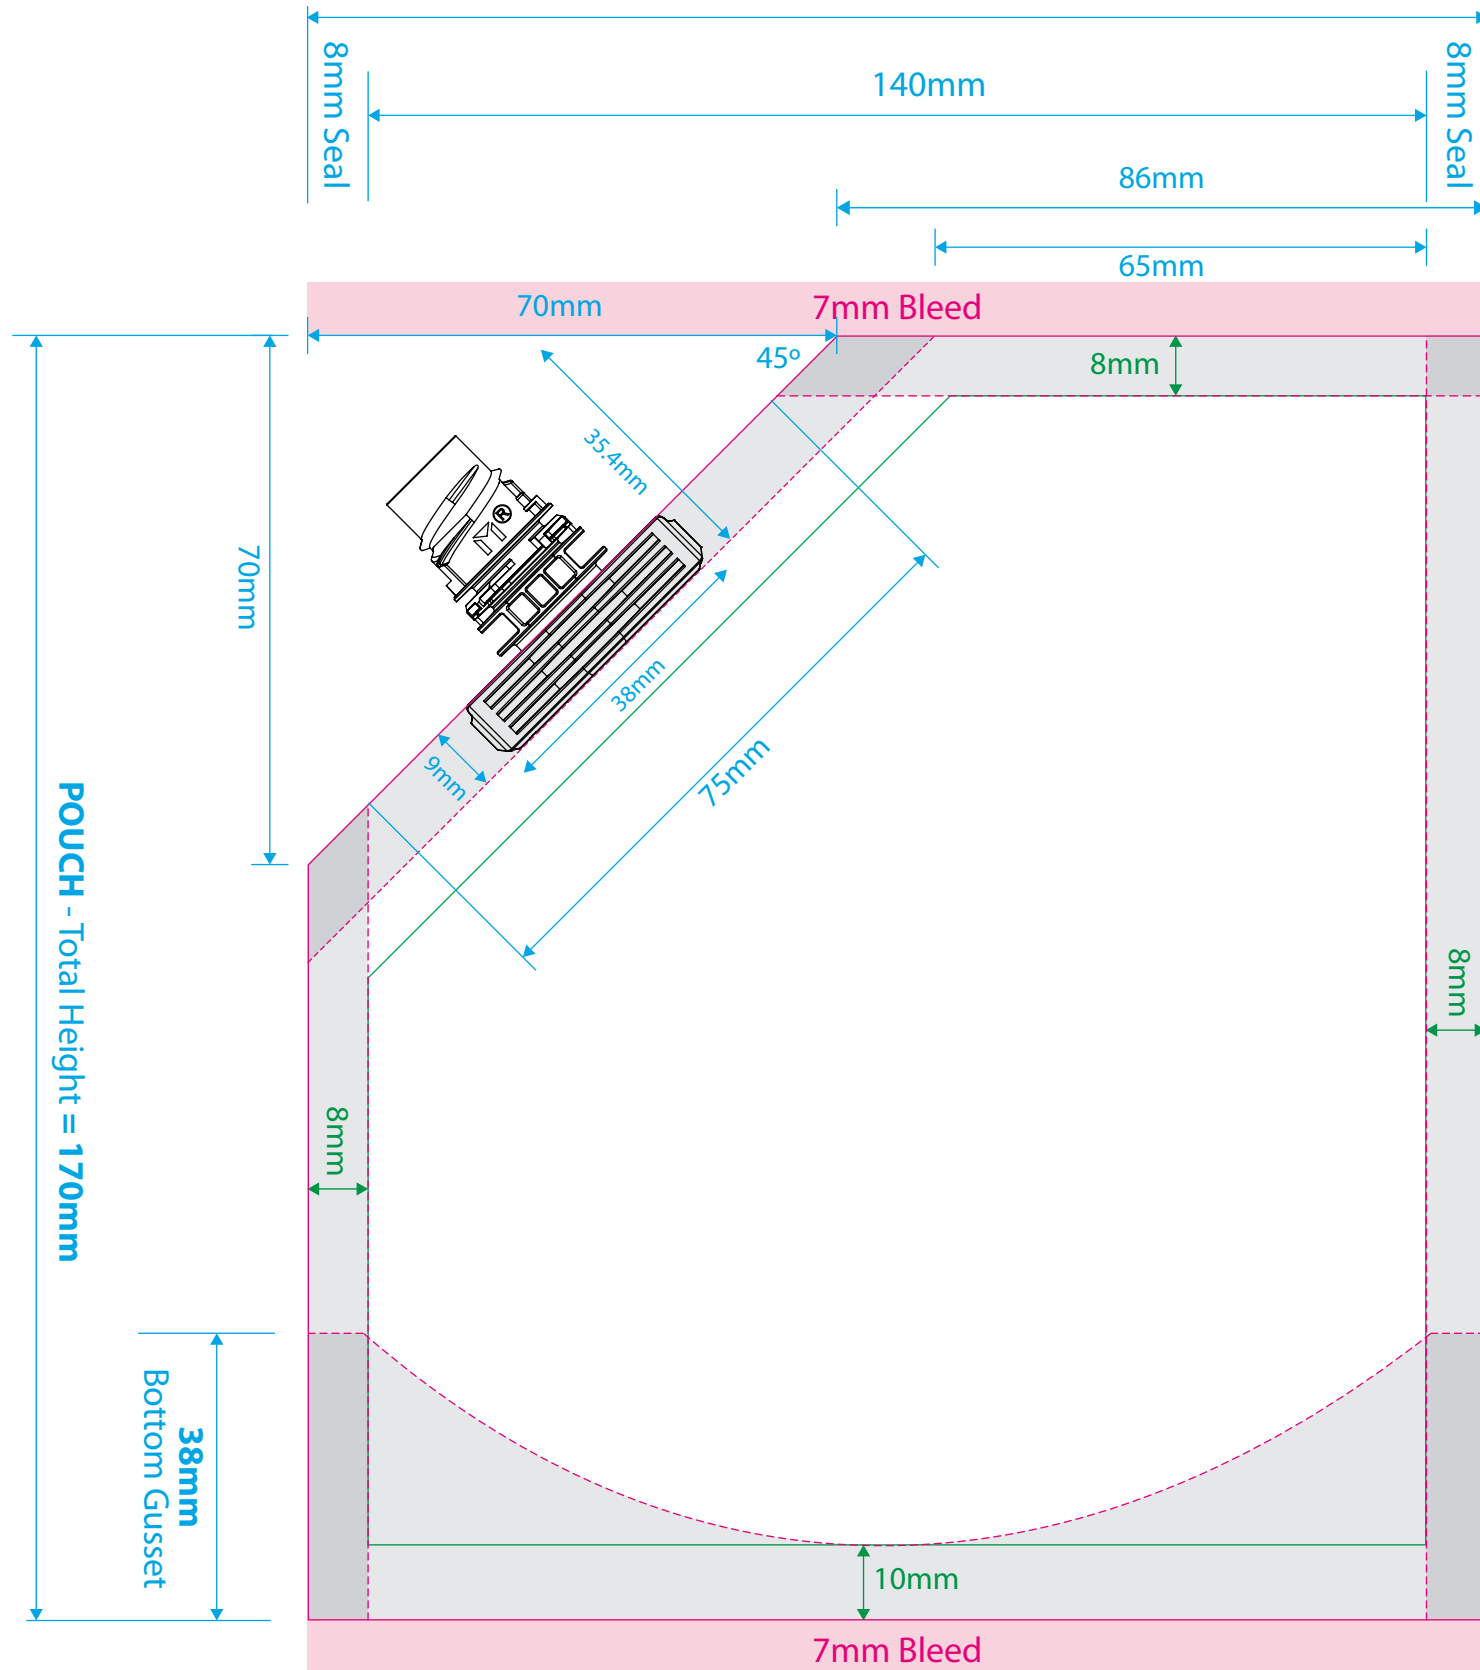

T: 905-336-7875
 F: 905-315-7703
 E: Info@rootree.ca

300ml Stand Up Pouch, Corner Spout, Cap Off, Top Sealed

	WIDTH	HEIGHT	GUSSET	TYPE	SEAL	HANGER
MM	156	170	76	INSERTED	DOY	NONE
INCH	6.14	6.69	2.99			

- Dimensions
- Dieline (Trim)
- Bleed
- Seal Areas
- Copy Safety

FRONT

ARTWORK / POUCH - Total Width = 156mm

BACK

ARTWORK / POUCH - Total Width = 156mm