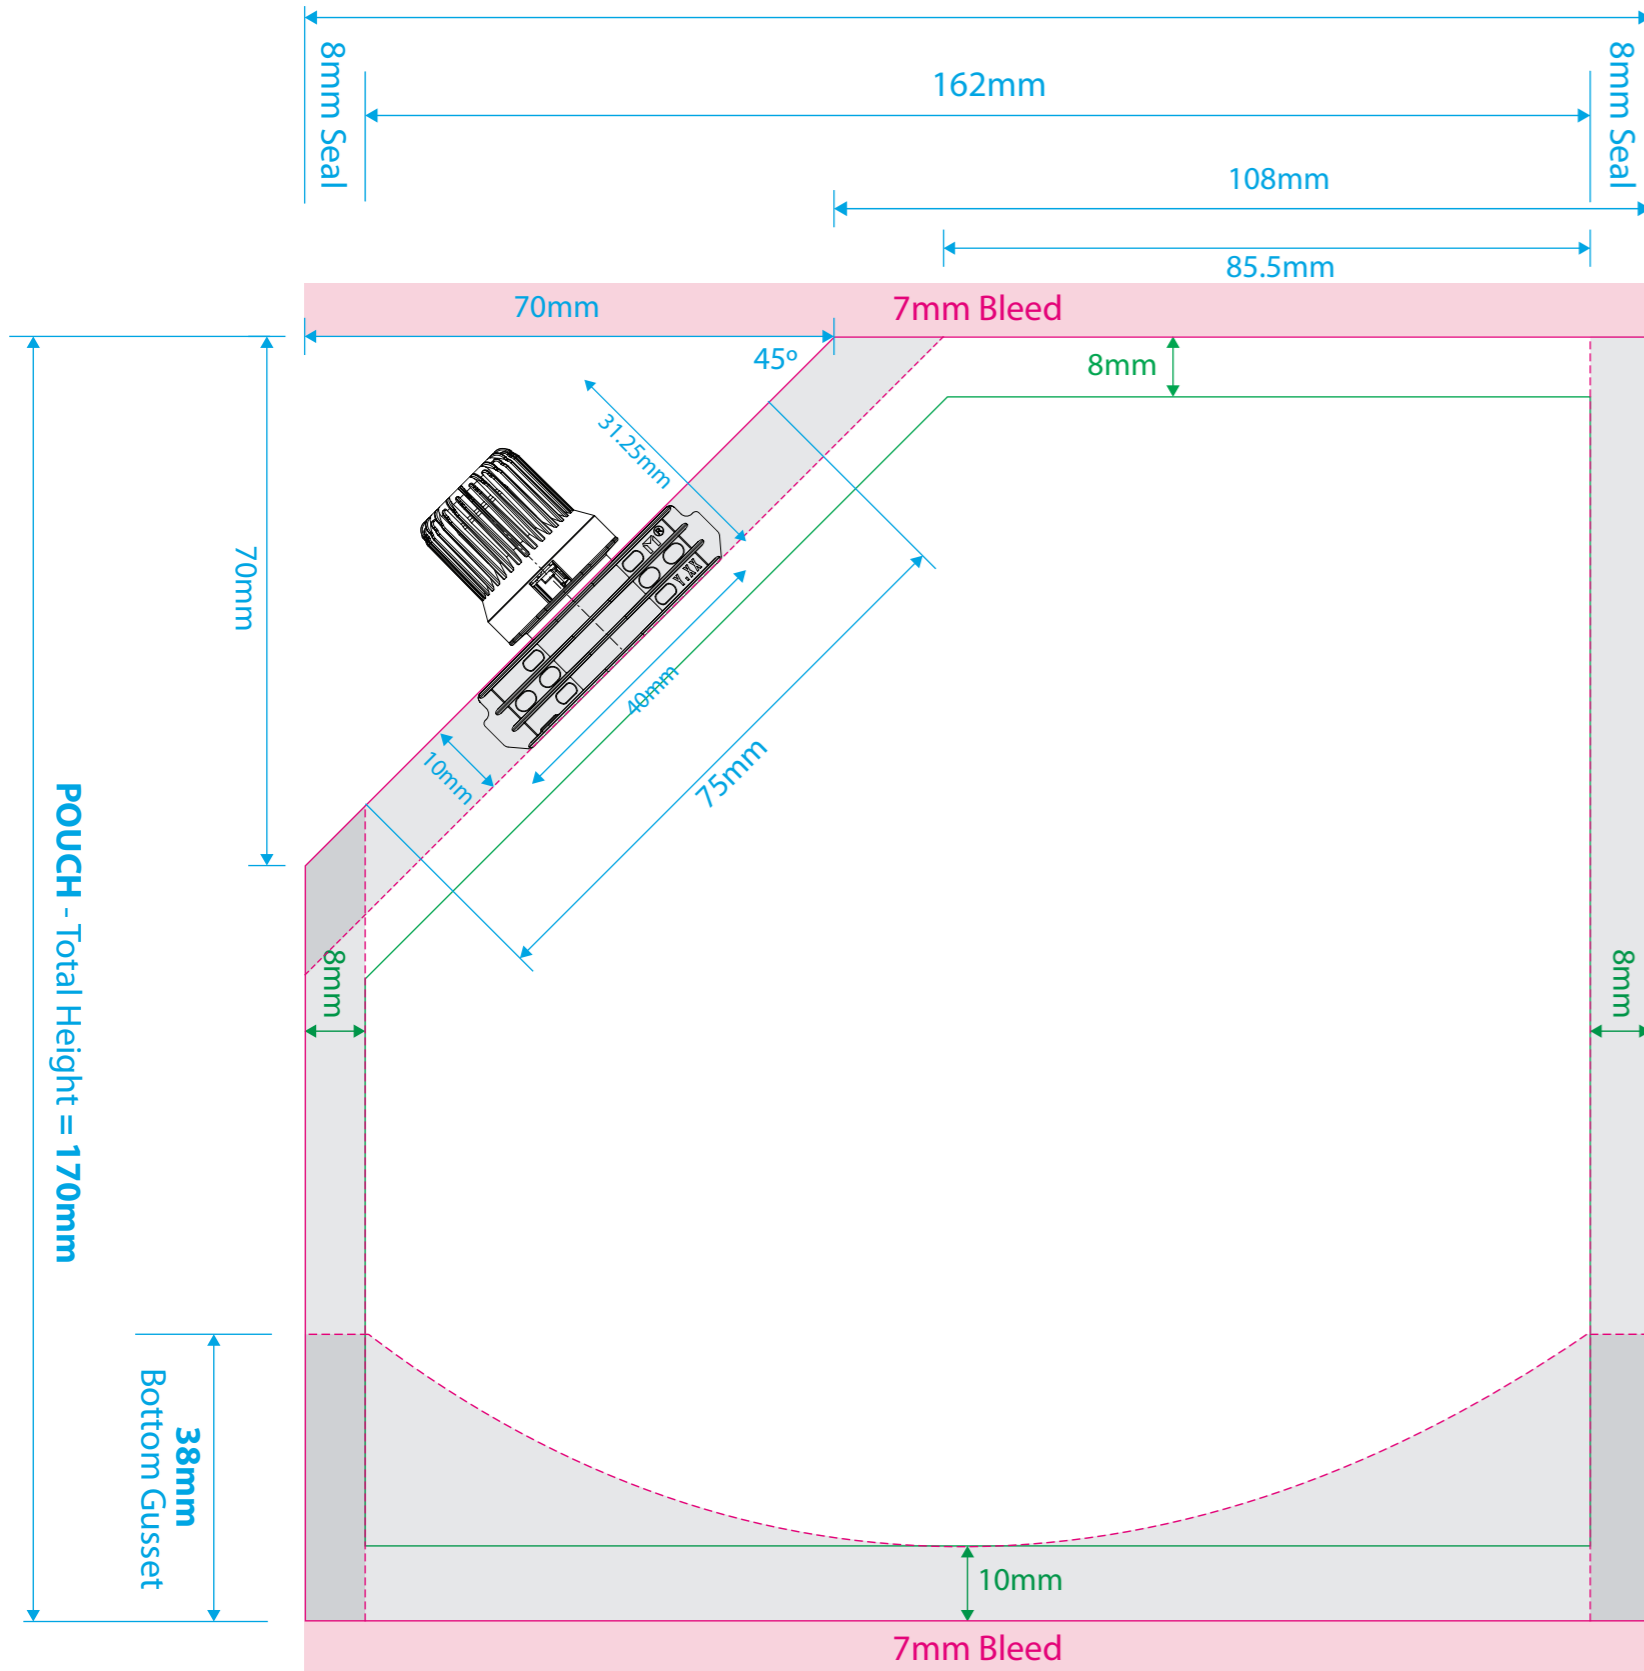

T: 905-336-7875
 F: 905-315-7703
 E: Info@rootree.ca

350ml Stand Up Pouch, Corner Spout, Cap On, Top Open

	WIDTH	HEIGHT	GUSSET	TYPE	SEAL	HANGER
MM	178	170	76	INSERTED	DOY	NONE
INCH	7	6.69	2.99			

- Dimensions
- Dieline (Trim)
- Bleed
- Seal Areas
- Copy Safety

FRONT

ARTWORK / POUCH - Total Width = 178mm

COPY SAFETY
 KEEP ALL TEXT
 AND LOGOS
 INSIDE THIS AREA

ARTWORK - Total Height = 184mm

BACK

ARTWORK / POUCH - Total Width = 178mm