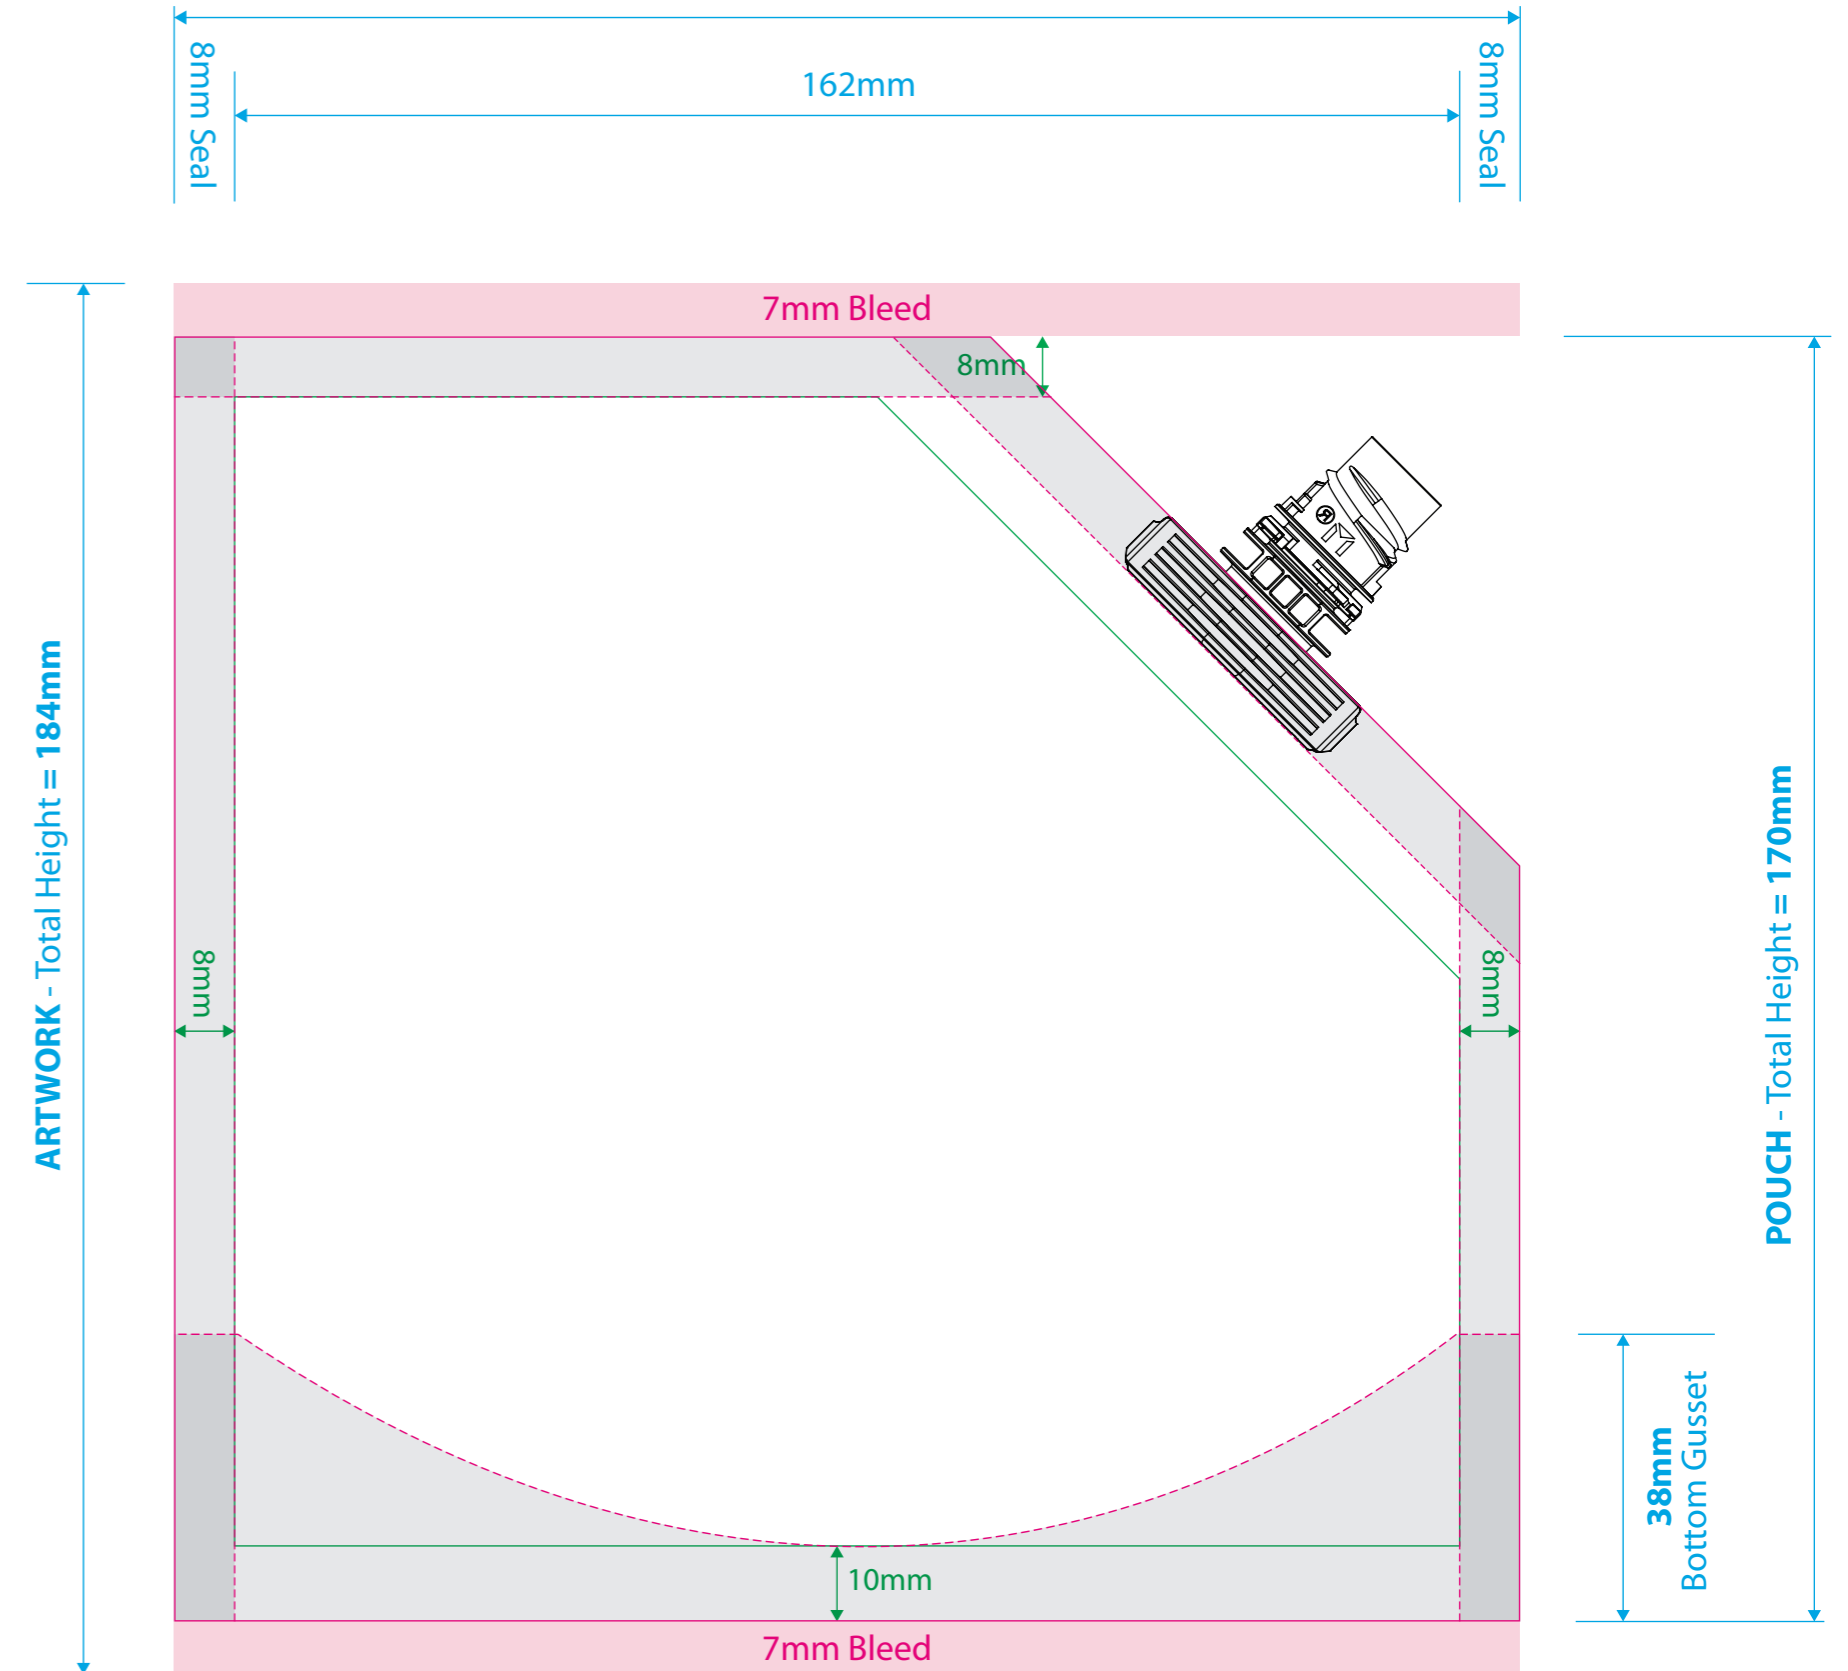

### 350ml Stand Up Pouch, Corner Spout, Cap Off, Top Sealed

	WIDTH	HEIGHT	GUSSET	TYPE	SEAL	HANGER
MM	178	170	76	INSERTED	DOY	NONE
INCH	7	6.69	2.99			

- Dimensions
- Dieline (Trim)
- Bleed
- Seal Areas
- Copy Safety

## FRONT

ARTWORK / POUCH - Total Width = 178mm

## BACK

ARTWORK / POUCH - Total Width = 178mm

COPY SAFETY  
 KEEP ALL TEXT  
 AND LOGOS  
 INSIDE THIS AREA

ARTWORK - Total Height = 184mm

POUCH - Total Height = 170mm