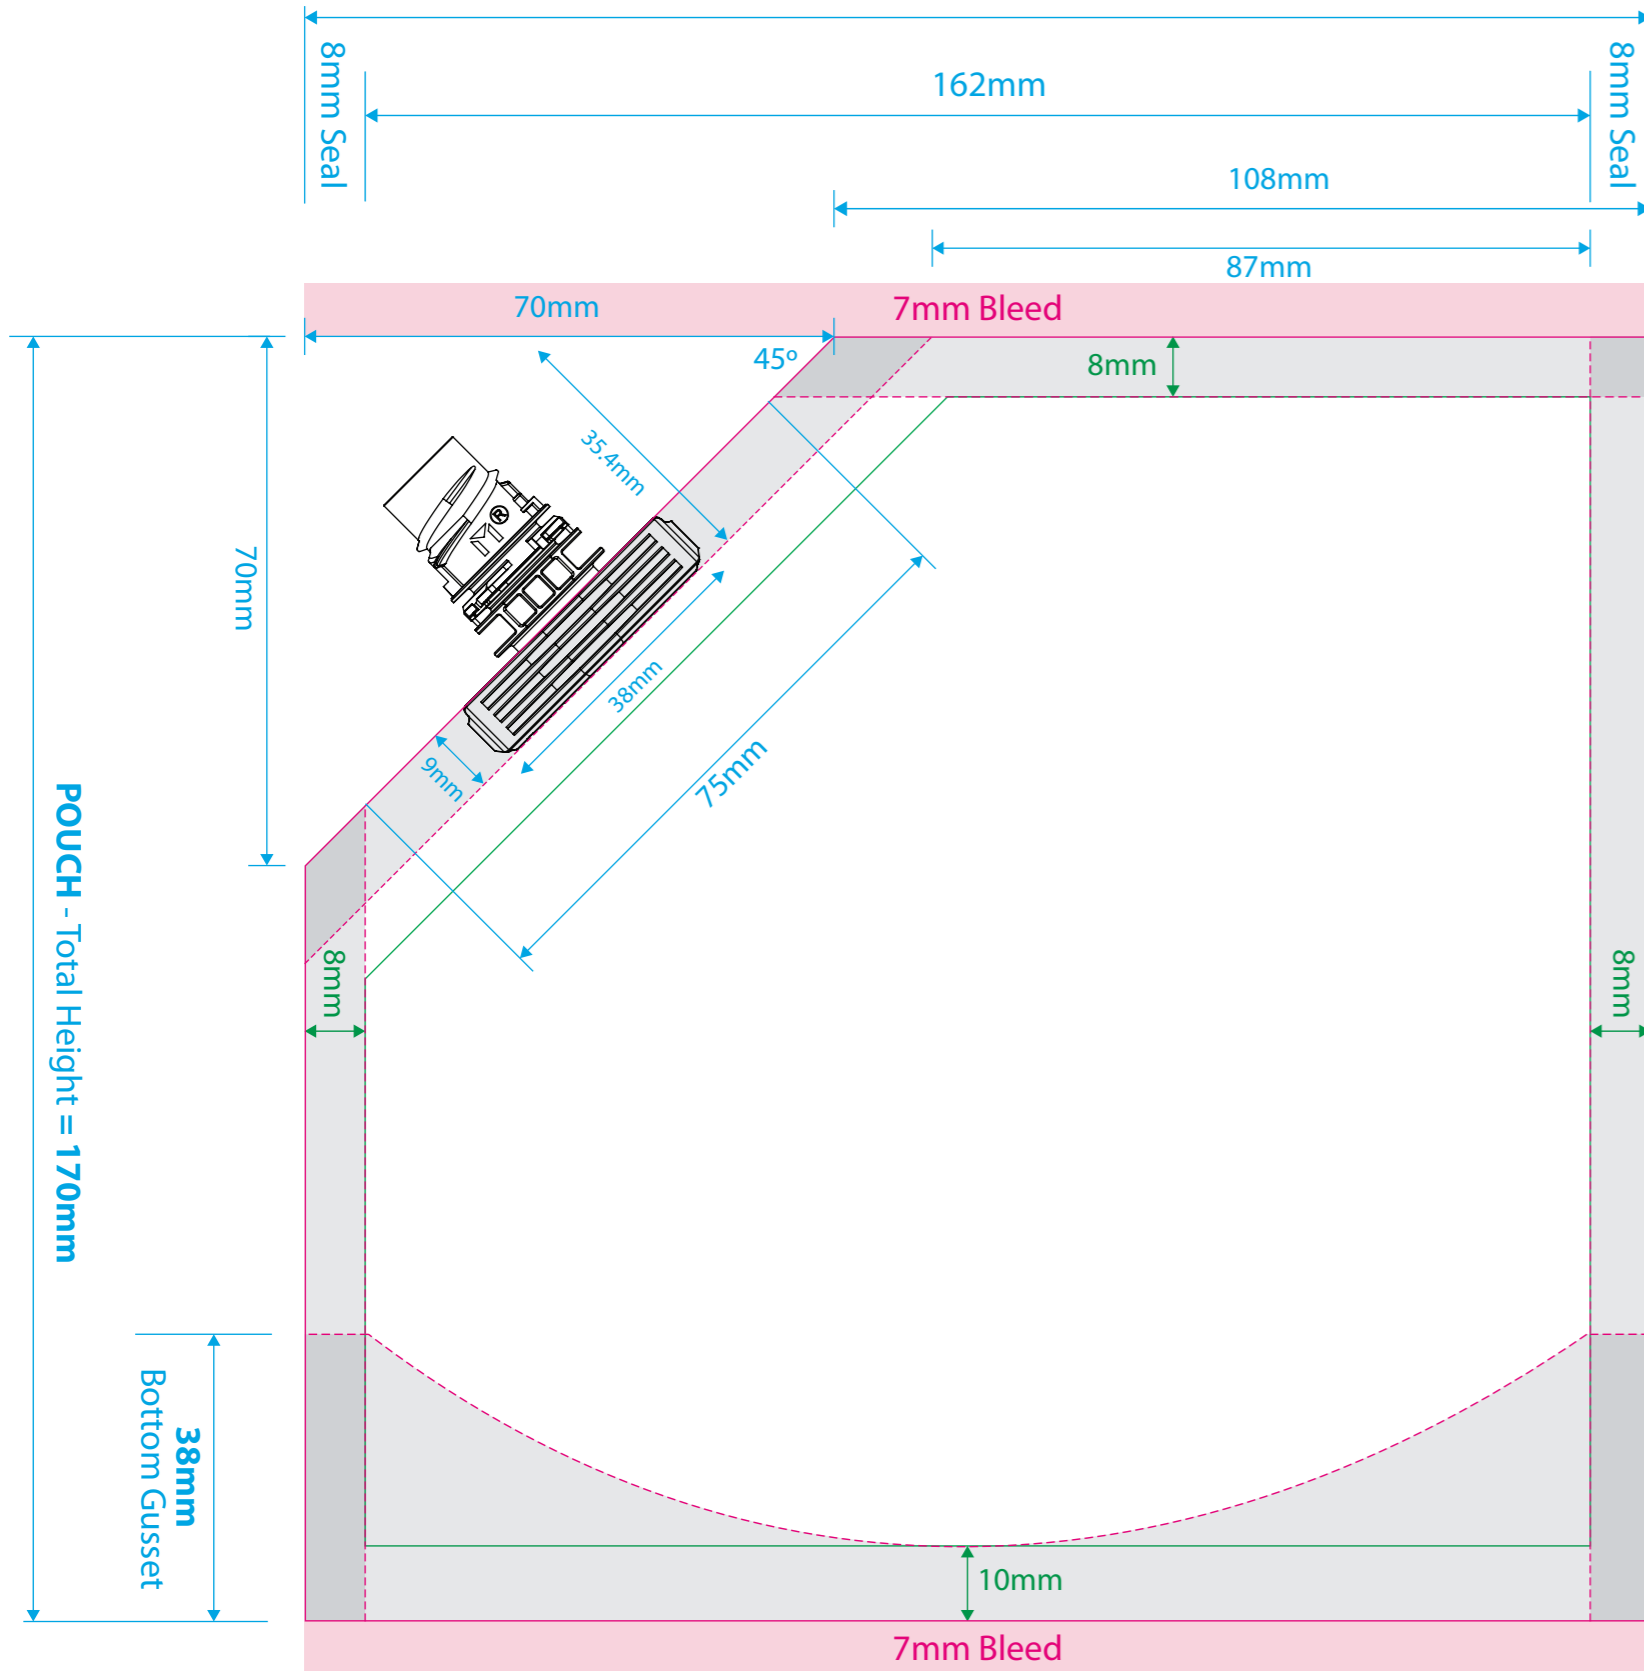

### 350ml Stand Up Pouch, Corner Spout, Cap Off, Top Sealed

	WIDTH	HEIGHT	GUSSET	TYPE	SEAL	HANGER
MM	178	170	76	INSERTED	DOY	NONE
INCH	7	6.69	2.99			

- Dimensions
- Dieline (Trim)
- Bleed
- Seal Areas
- Copy Safety

## FRONT

ARTWORK / POUCH - Total Width = 178mm

## BACK

ARTWORK / POUCH - Total Width = 178mm

COPY SAFETY  
 KEEP ALL TEXT  
 AND LOGOS  
 INSIDE THIS AREA

ARTWORK - Total Height = 184mm

POUCH - Total Height = 170mm