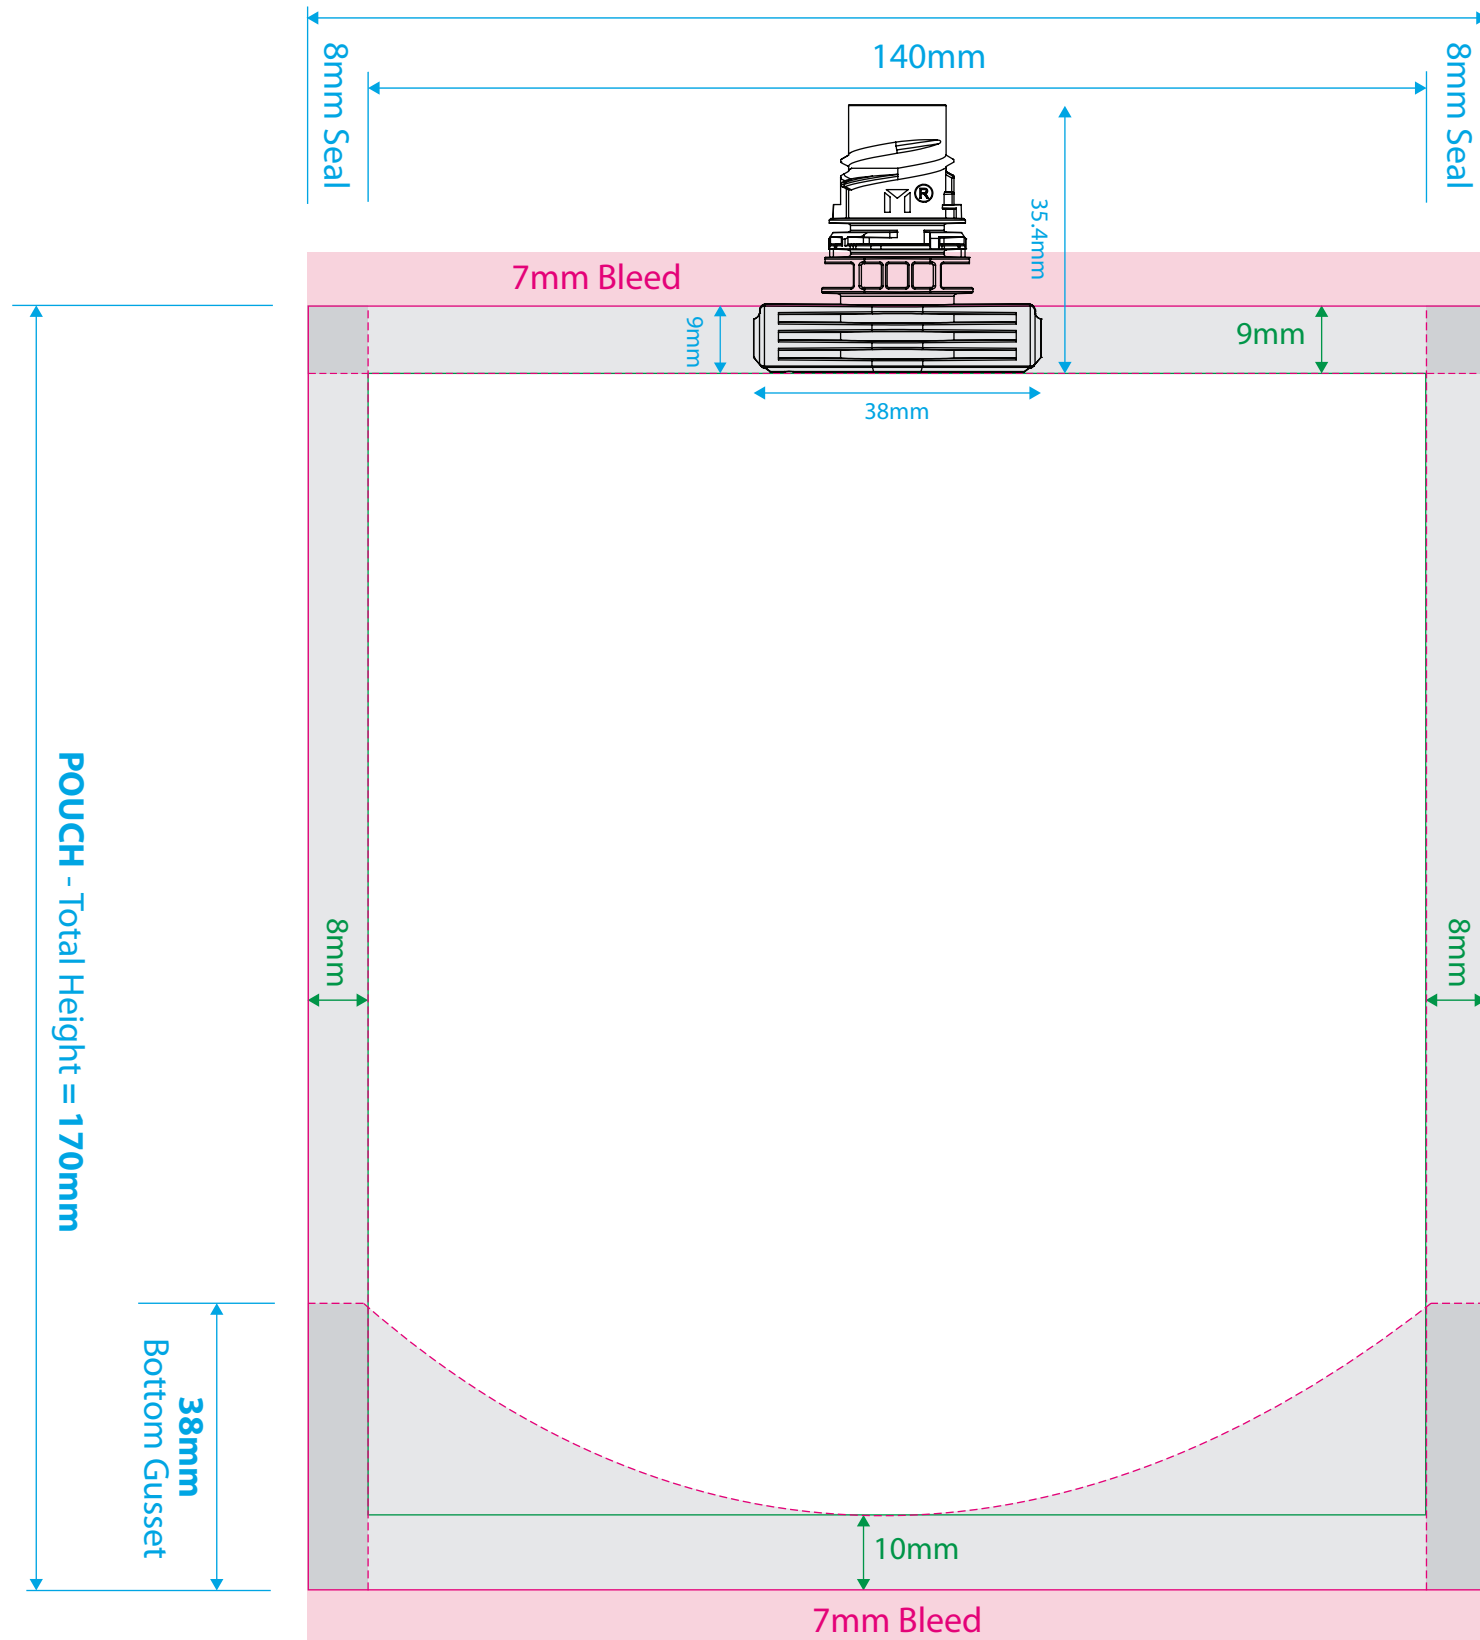

### 300ml Stand Up Pouch, Top Spout, Cap Off

	WIDTH	HEIGHT	GUSSET	TYPE	SEAL	HANGER
MM	156	170	76	INSERTED	DOY	NONE
INCH	6.14	6.69	2.99			

- Dimensions
- Dieline (Trim)
- Bleed
- Seal Areas
- Copy Safety

## FRONT

ARTWORK / POUCH - Total Width = 156mm

## BACK

ARTWORK / POUCH - Total Width = 156mm

COPY SAFETY  
 KEEP ALL TEXT  
 AND LOGOS  
 INSIDE THIS AREA