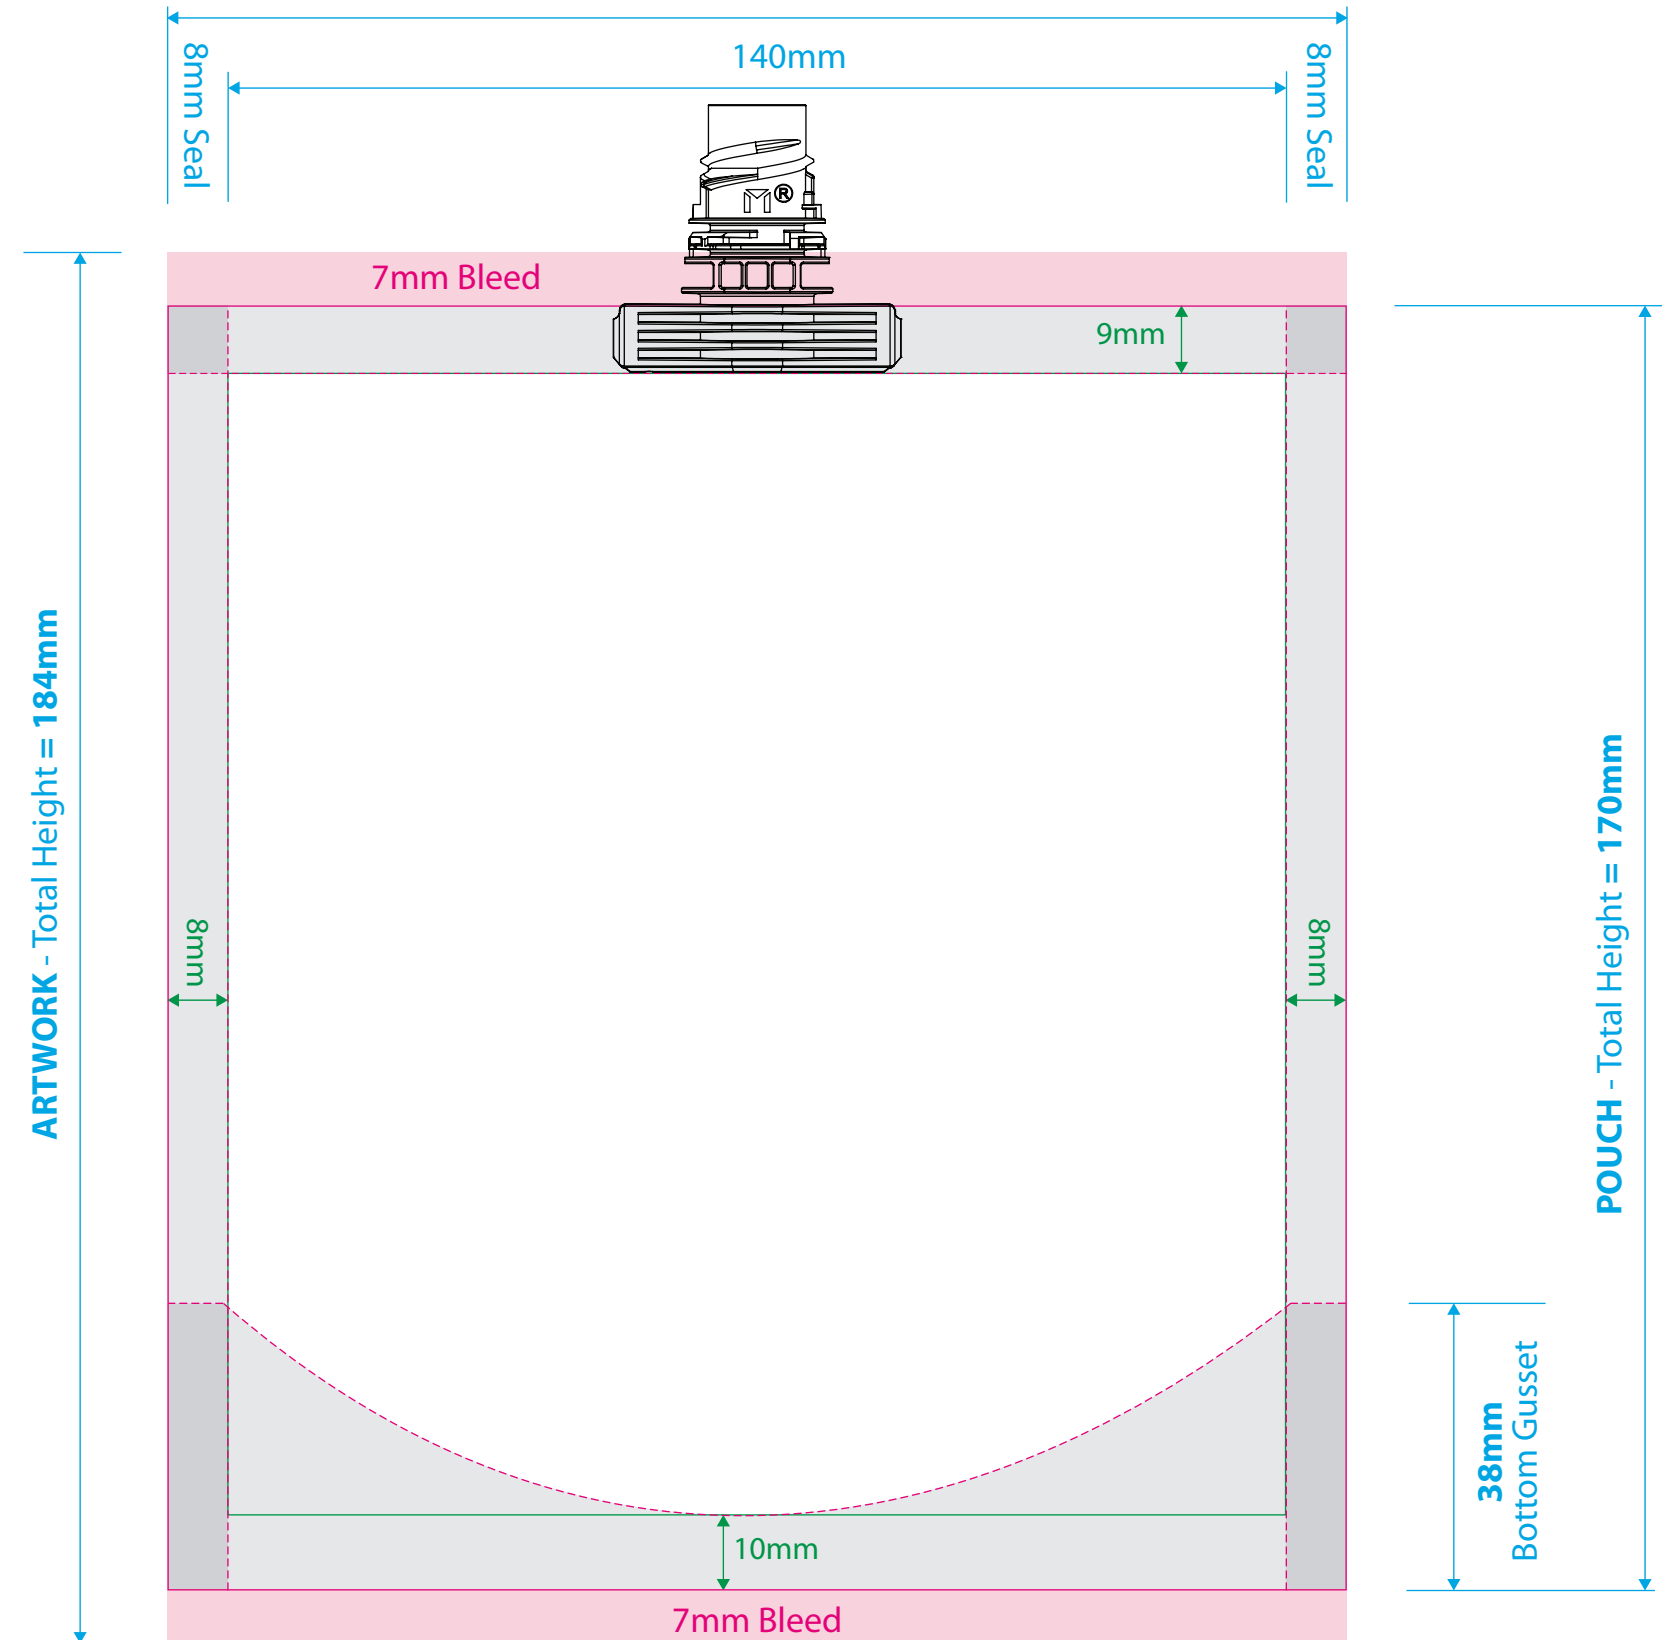

### 300ml Stand Up Pouch, Top Spout, Cap Off

	WIDTH	HEIGHT	GUSSET	TYPE	SEAL	HANGER
MM	156	170	76	INSERTED	DOY	NONE
INCH	6.14	6.69	2.99			

- Dimensions
- Dieline (Trim)
- Bleed
- Seal Areas
- Copy Safety

## FRONT

ARTWORK / POUCH - Total Width = 156mm

## BACK

ARTWORK / POUCH - Total Width = 156mm

COPY SAFETY  
 KEEP ALL TEXT  
 AND LOGOS  
 INSIDE THIS AREA