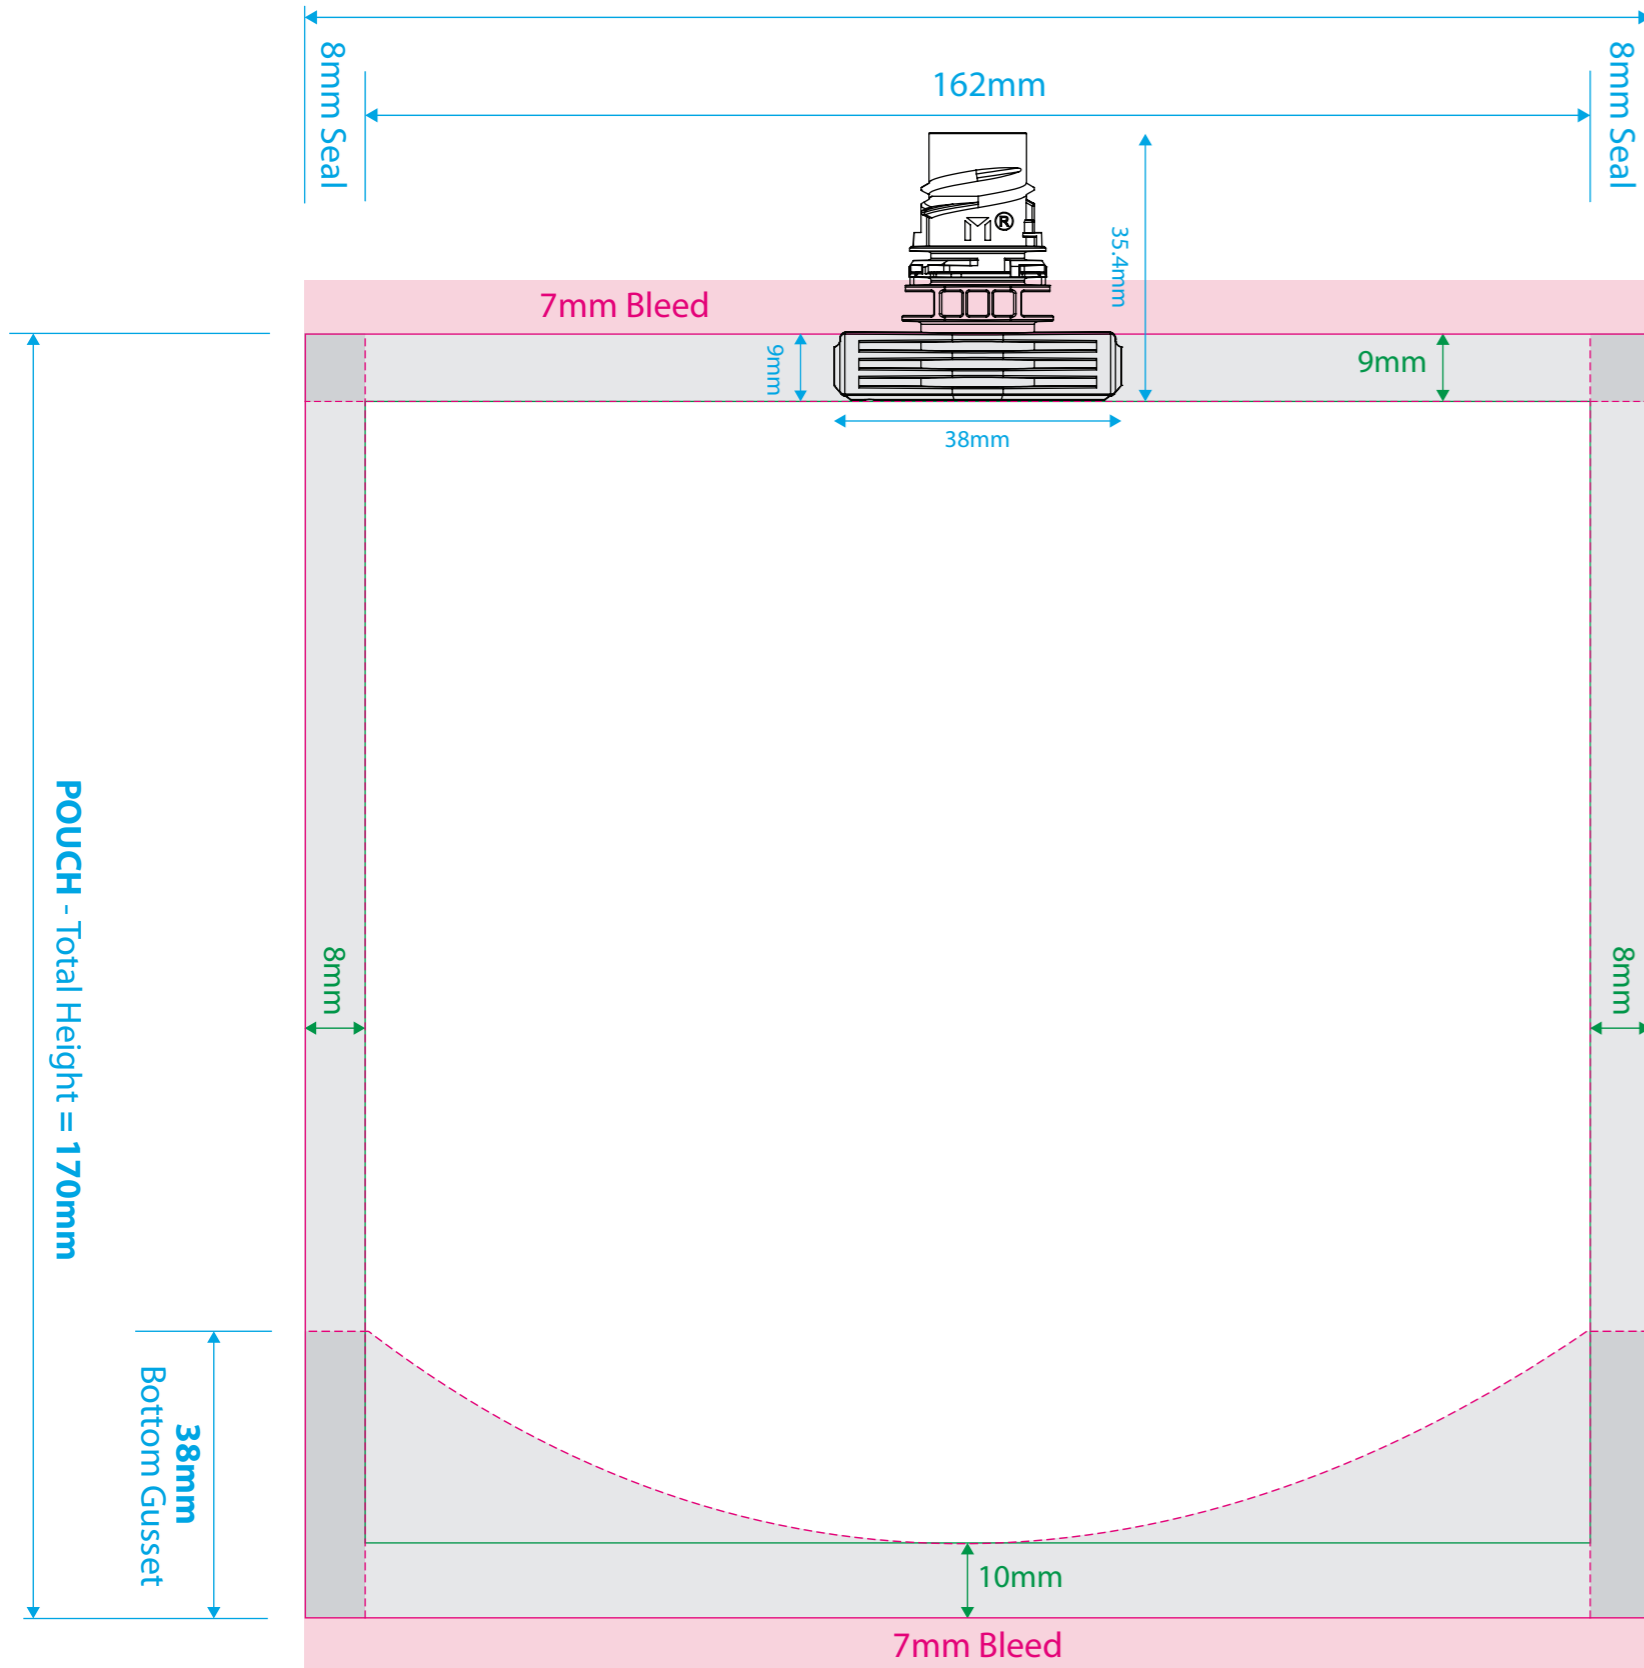

T: 905-336-7875
 F: 905-315-7703
 E: Info@rootree.ca

350ml Stand Up Pouch, Top Spout, Cap Off

| | WIDTH | HEIGHT | GUSSET | TYPE | SEAL | HANGER |
|------|-------|--------|--------|----------|------|--------|
| MM | 178 | 170 | 76 | INSERTED | DOY | NONE |
| INCH | 7 | 6.69 | 2.99 | | | |

- Dimensions
- Dieline (Trim)
- Bleed
- Seal Areas
- Copy Safety

FRONT

ARTWORK / POUCH - Total Width = 178mm

BACK

ARTWORK / POUCH - Total Width = 178mm

COPY SAFETY
 KEEP ALL TEXT
 AND LOGOS
 INSIDE THIS AREA

ARTWORK - Total Height = 184mm

POUCH - Total Height = 170mm

POUCH - Total Height = 170mm

38mm
Bottom Gusset

38mm
Bottom Gusset