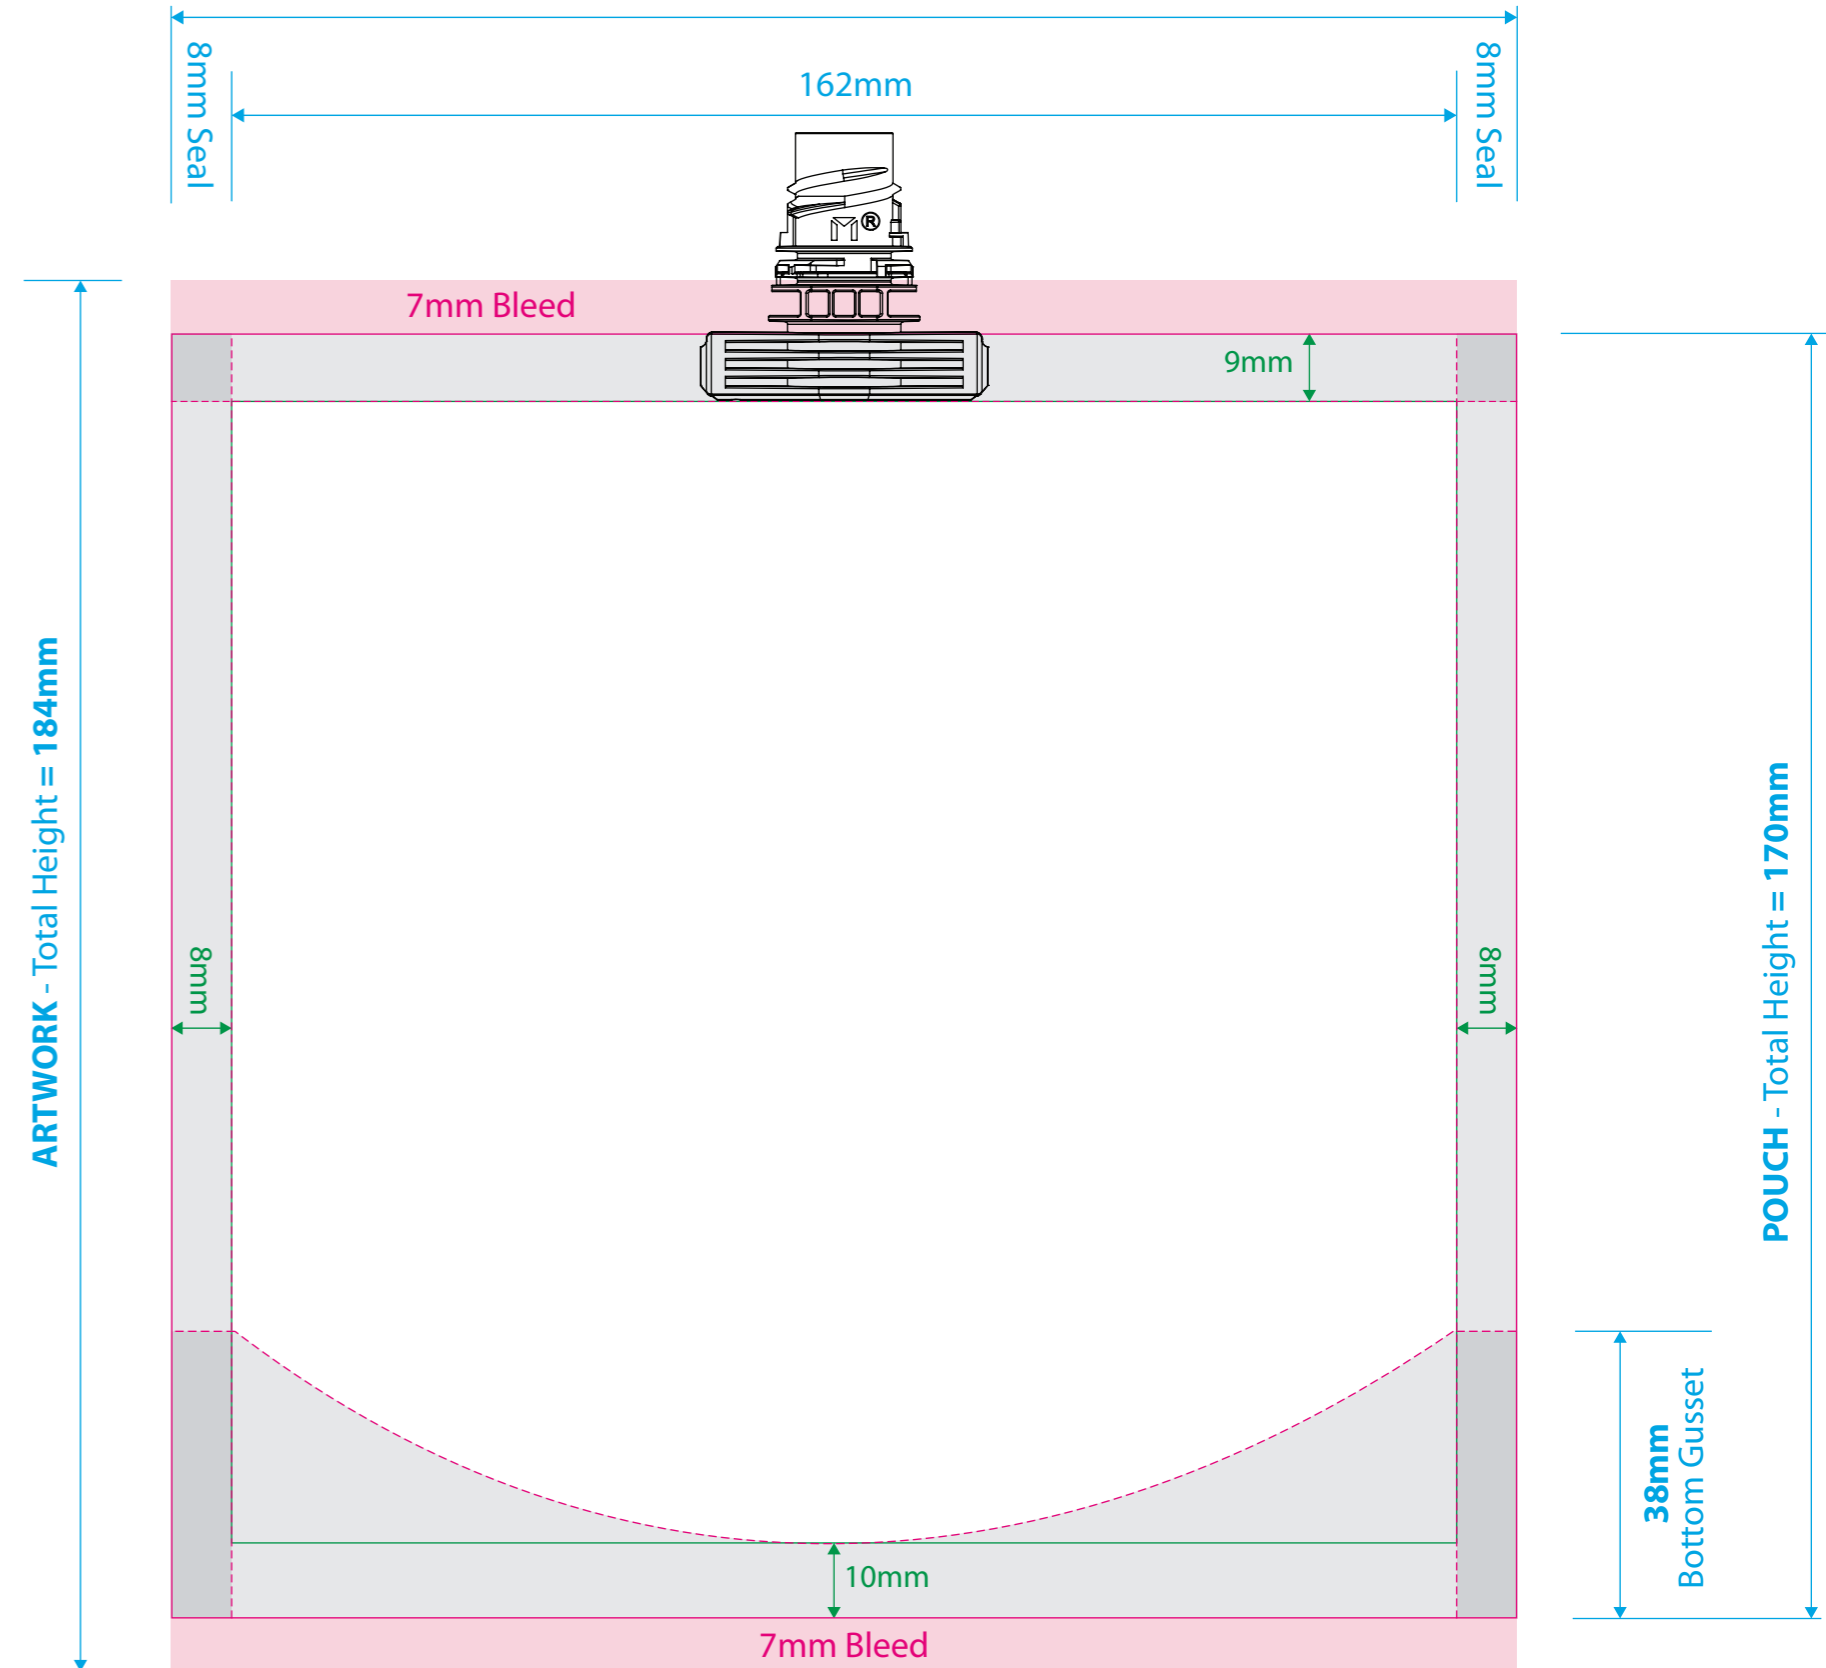

T: 905-336-7875
 F: 905-315-7703
 E: Info@rootree.ca

350ml Stand Up Pouch, Top Spout, Cap Off

| | WIDTH | HEIGHT | GUSSET | TYPE | SEAL | HANGER |
|------|-------|--------|--------|----------|------|--------|
| MM | 178 | 170 | 76 | INSERTED | DOY | NONE |
| INCH | 7 | 6.69 | 2.99 | | | |

- Dimensions
- Dieline (Trim)
- Bleed
- Seal Areas
- Copy Safety

FRONT

ARTWORK / POUCH - Total Width = 178mm

BACK

ARTWORK / POUCH - Total Width = 178mm

COPY SAFETY
 KEEP ALL TEXT
 AND LOGOS
 INSIDE THIS AREA

ARTWORK - Total Height = 184mm

POUCH - Total Height = 170mm

POUCH - Total Height = 170mm

38mm
Bottom Gusset

38mm
Bottom Gusset